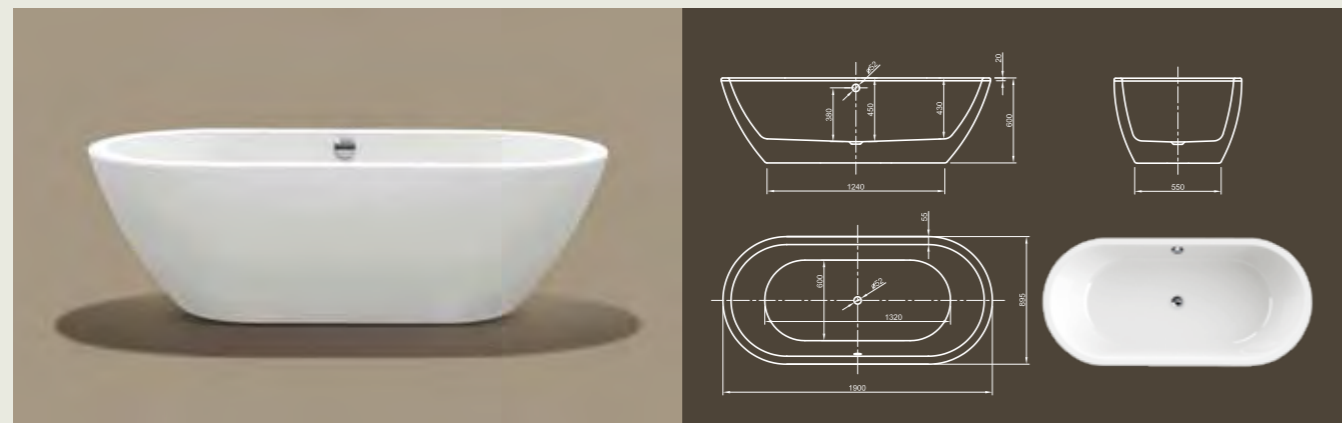

FORM

Elegance! An exceptional design for a stunning bath enjoyment.

Technical data	
Article-No.	0100-087
Colour	White
Dimensions	1900 x 900 x 600 mm (L x W x H)
Weight	53 kg
Volume	275 l
Bath Waste Kit	Click-Clack system, colour chrome, factory fitted

Further options see page 50

CLUB

Top of the bath! This modern, round bathtub is the place to be in your bathroom. Enjoy your bath and round off your day!

Technical data	
Article-No.	0100-075
Colour	White
Dimensions	Ø 1600 x 620 mm (L x W x H)
Weight	66 kg
Volume	275 l
Bath Waste Kit	Click-Clack system, colour chrome, factory fitted

Further options see page 50

OVAL

Oval experience! With its oval basic shape and elegant curves, this modern style bathtub offers you a high bathing comfort.

Technical data	
Article-No.	0100-080
Colour	White
Dimensions	1800 x 950 x 625 mm (L x W x H)
Weight	50 kg
Volume	225 l
Bath Waste Kit	Click-Clack system, colour chrome, factory fitted

Further options see page 50