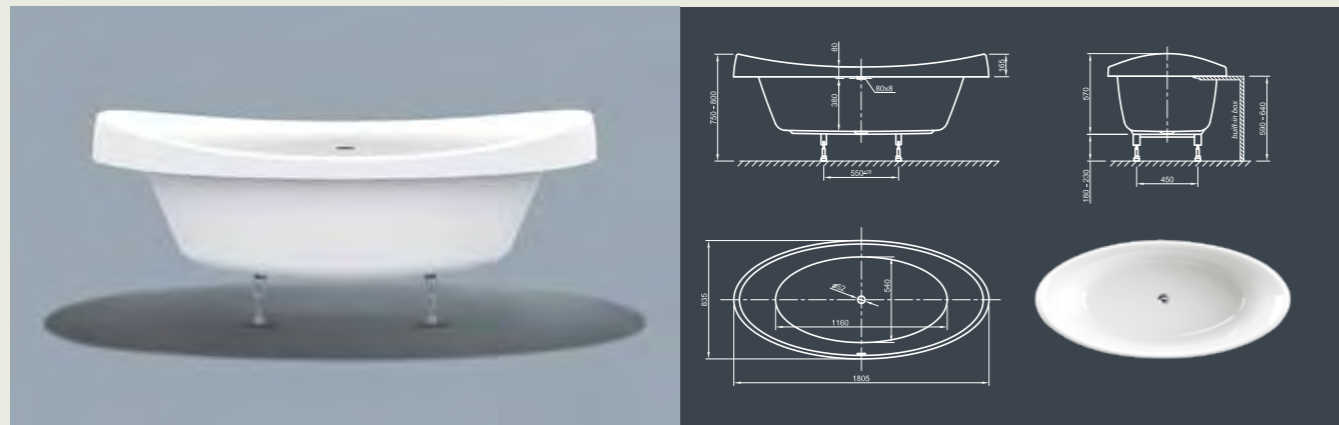

VENICE FIT SPA

Extraordinary design! This modern bathtub has a striking shape and captures you on a journey of mind.

Technical data	
Article-No.	0200-283
Colour	White
Dimensions	1800 x 835 x 745 mm (L x W x H)
Weight	65 kg maximum weight (depending on configuration)
Volume	225 l
Bath Waste Kit	Slot overflow & Click-Clack waste, colour chrome, factory fitted
Legs	Special frame system with adjustable legs, factory fitted

Further options see page 70