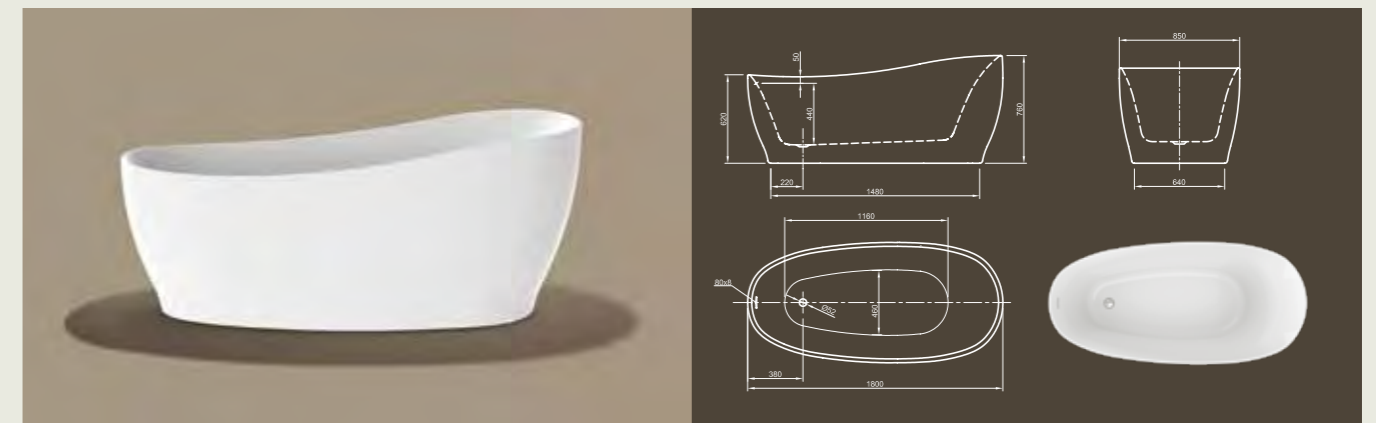

# CULTURE

**Straightforward!** This linear cube bathtub shows modern design in its purest way. With its ornate-less shape and perfectly finished edges it radiates meditative peace. Tapered sides offer optimal bathing comfort!