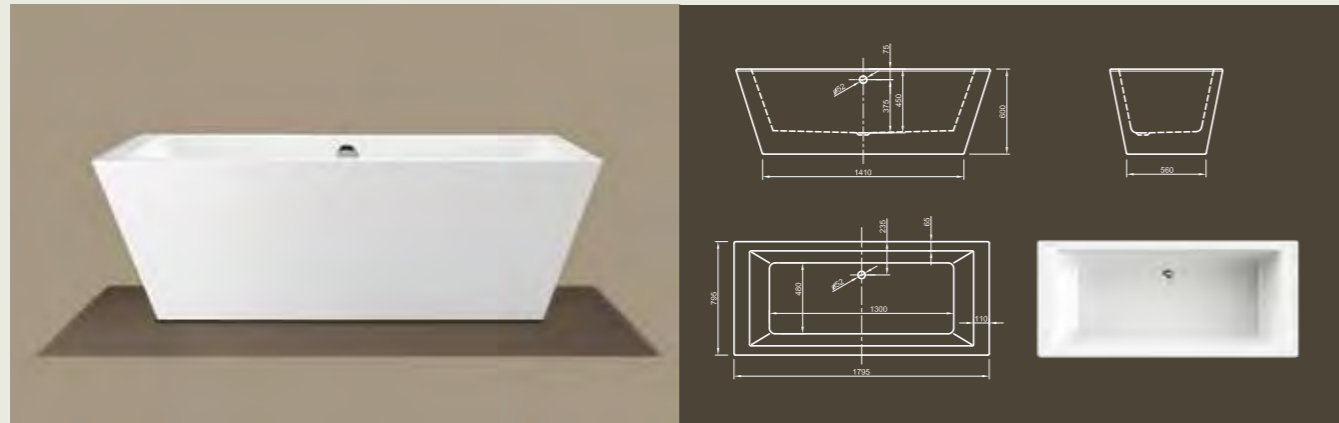

CULTURE

Straightforward! This linear cube bathtub shows modern design in its purest way. With its ornate-less shape and perfectly finished edges it radiates meditative peace. Tapered sides offer optimal bathing comfort!

Technical data	
Article-No.	0100-068
Colour	White
Dimensions	1800 x 800 x 600 mm (L x W x H)
Weight	51 kg
Volume	230 l
Bath Waste Kit	Click-Clack system, colour chrome, factory fitted

Further options see page 50