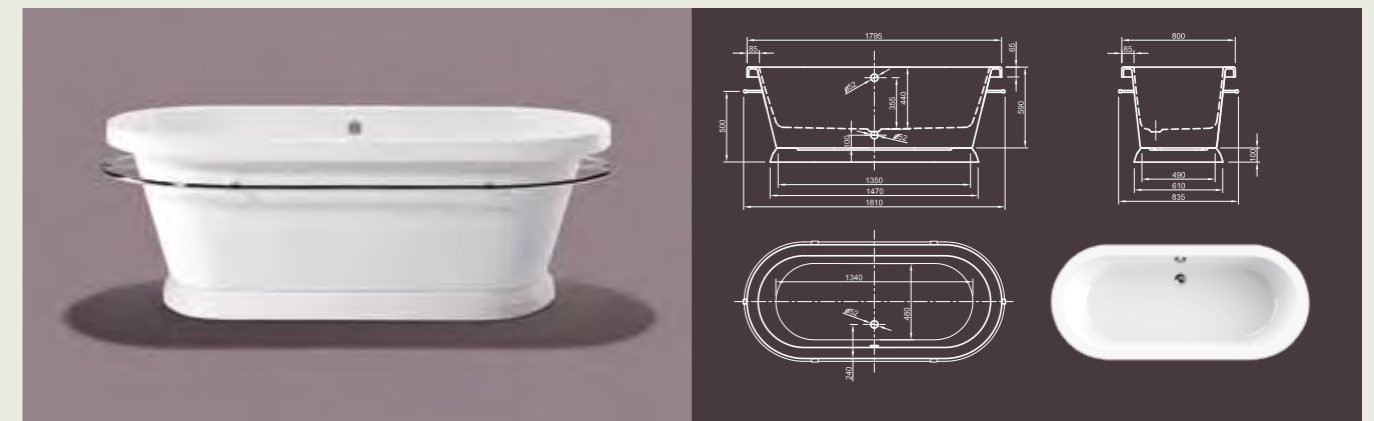

LOFT V

Last but not least: Another popular symbiosis of features! Here our model Loft equipped with towel rail and plinth. Make your choice!

Technical data	
Article-No.	0100-067-07/08
Colour	White
Dimensions	1800 x 835 x 690 mm (L x W x H)
Weight	77 kg
Volume	230 l
Bath Waste Kit	Not fitted, to be on separate order

Further options see page 50