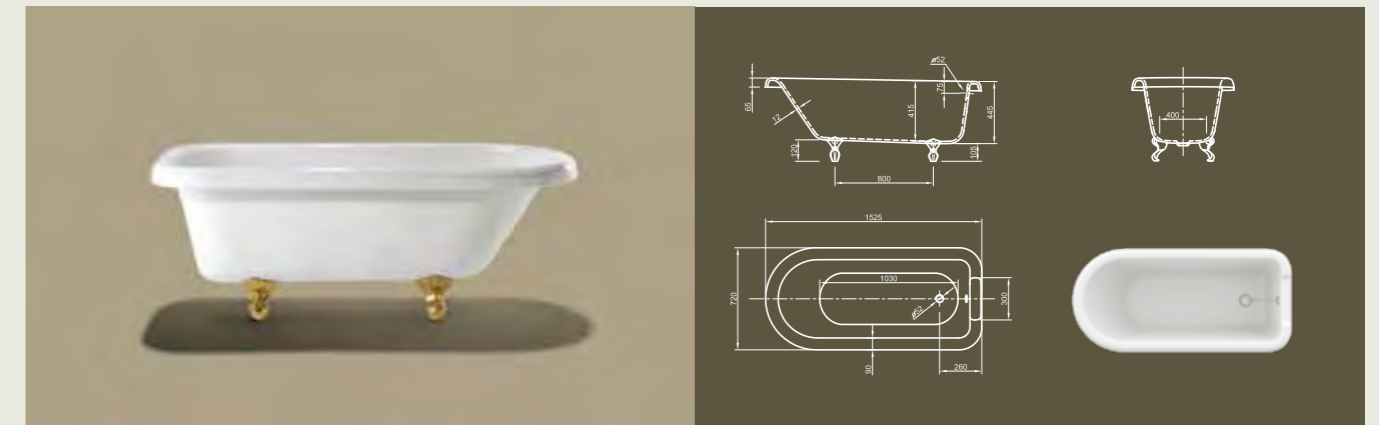

ROLL TOP

Right from the beginning! This classic design bathtub shows the origin of the Victorian style bathtub and convinces by its space saving design. It allows one-sided wall connection and so brings together popular design with useful properties.

Technical data	
Article-No.	0100-065
Colour	White
Dimensions	1525 x 720 x 550 mm (L x W x H)
Weight	46 kg
Volume	160 l
Bath Waste Kit	Not fitted, to be on separate order
Feet	Ball & Claw feet, colour brass or chrome, factory fitted

Further options see page 50

Option: Roll Top XL (1665 x 715 x 575 mm), Article-No. 0100-066

CHATEAU

Bonjour! This French style classical design bathtub brings Provence flair into your bathroom. Or maybe you prefer Paris or Cannes? Whatever you prefer, this elegant symmetrical shape bathtub perfects your bathroom in an incomparable manner!

Technical data	
Article-No.	0100-073
Colour	White
Dimensions	1800 x 800 x 680 mm (L x W x H)
Weight	58 kg
Volume	230 l
Bath Waste Kit	Not fitted, to be on separate order
Feet	Ball & Claw feet, colour brass or chrome, factory fitted

Further options see page 50