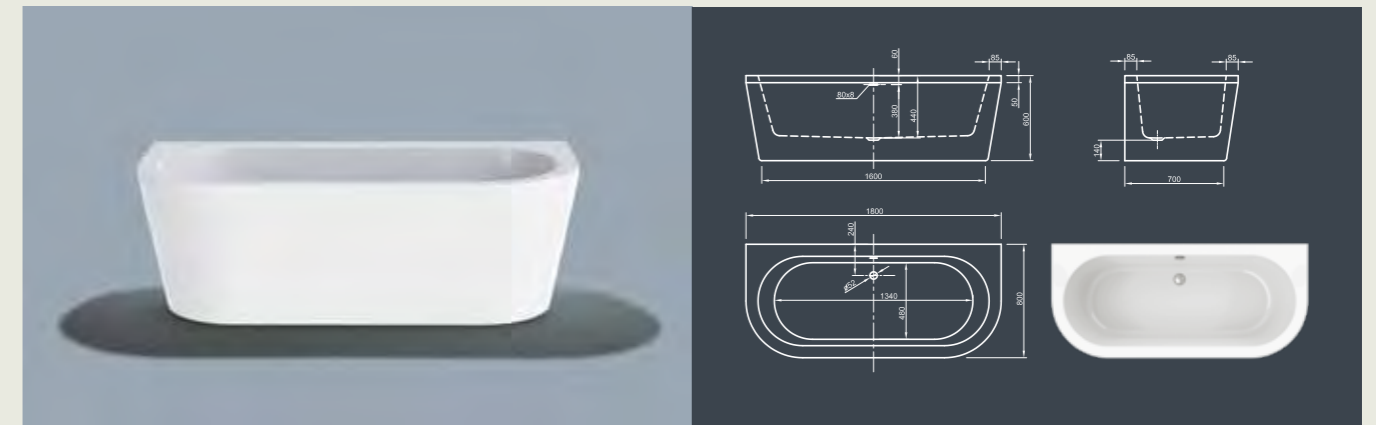

WALL SPA

Evolutionary! Favored design enhanced in a space saving form. This modern style bathtub allows one-sided wall connection. Prettify your bathroom even if there is only minimum space!

Technical data	
Article-No.	0200-077
Colour	White
Dimensions	1800 x 800 x 600 mm (L x W x H)
Weight	88 kg maximum weight (depending on configuration)
Volume	250 l
Bath Waste Kit	Slot overflow system or Click-Clack system, colour chrome, factory fitted

Further options see page 62