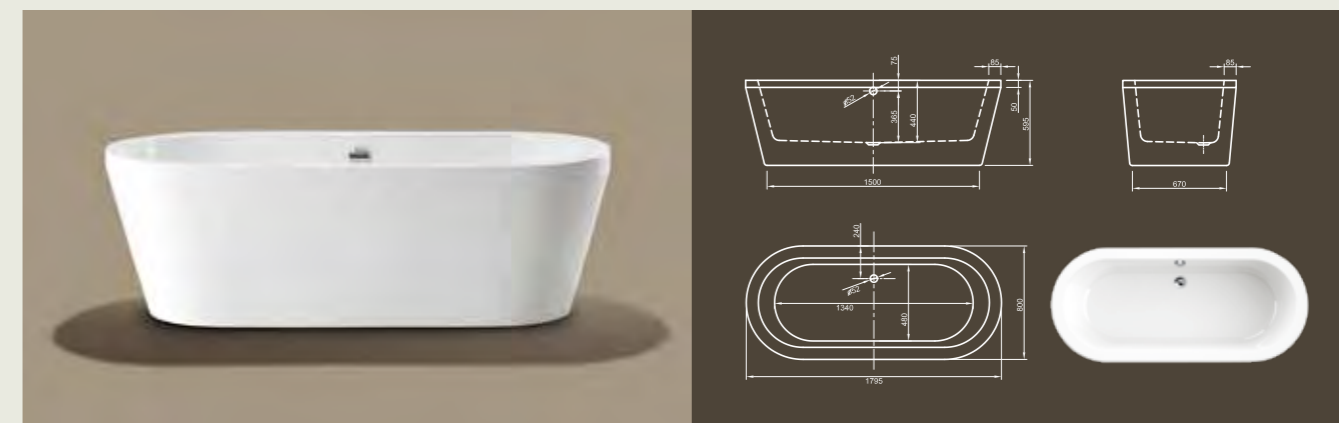

NEO

Cool brother! Following the most favored design of its big brother Cool, this modern design bathtub fulfils all parameters of luxury bath comfort. Reduced dimensions allow the cozy surrounding of a smaller bathroom.

Technical data	
Article-No.	0100-076
Colour	White
Dimensions	1700 x 800 x 600 mm (L x W x H)
Weight	48 kg
Volume	210 l
Bath Waste Kit	Click-Clack system, colour chrome, factory fitted

Further options see page 50

Cool

LOFT

Modern interpretation of a classical bathtub.

Its puristic, oval shape invites to relax in. With its broad edge it sufficiently meets practical requirements.

Technical data	
Article-No.	0100-067
Colour	White
Dimensions	1800 x 800 x 600 mm (L x W x H)
Weight	58 kg
Volume	230 l
Bath Waste Kit	Not fitted, to be on separate order

Further options see page 50

Option: Loft IV (with plinth), Article-No. 0100-068

COOL

Cool comfort! Inspired by the last century this modern style bathtub ergonomically interprets classic tub design in the spirit of time. Its unique shape creates a deep feeling of cosiness and invites to relax in.

Technical data	
Article-No.	0100-082
Colour	White
Dimensions	1800 x 800 x 600 mm (L x W x H)
Weight	50 kg
Volume	230 l
Bath Waste Kit	Click-Clack system, colour chrome, factory fitted

Further options see page 50