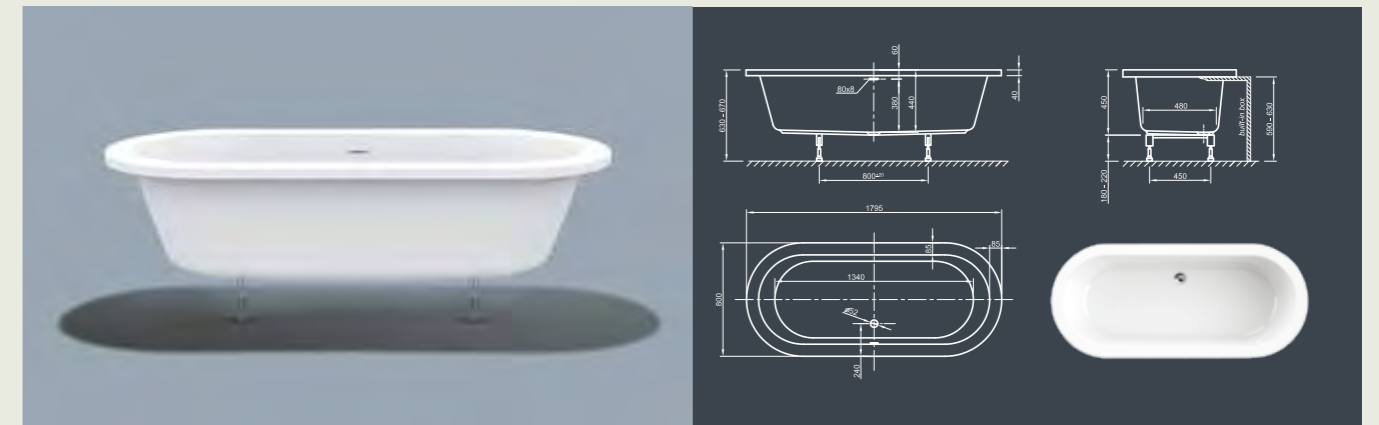

COOL FIT SPA

Cool comfort! Inspired by the last century this modern style bathtub ergonomically interprets classic tub design in the spirit of time. Its unique shape creates a deep feeling of cosiness and invites to relax in.

Technical data	
Article-No.	0200-282
Colour	White
Dimensions	1800 x 800 x 600 mm (L x W x H)
Weight	59 kg maximum weight (depending on configuration)
Volume	230 l
Bath Waste Kit	Slot overflow & Click-Clack waste, colour chrome, factory fitted
Legs	Special frame system with adjustable legs, factory fitted

Further options see page 70