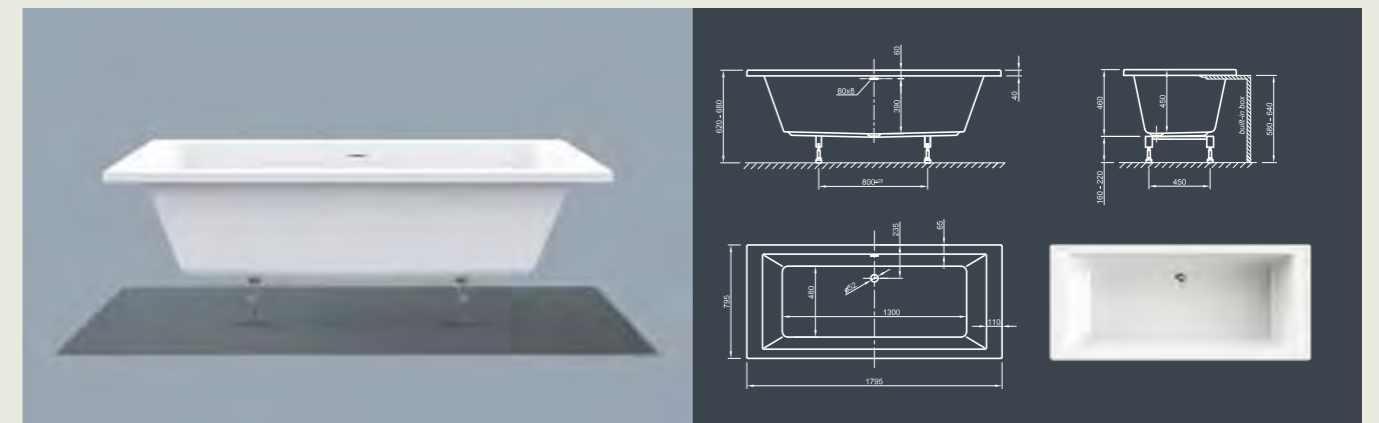

CULTURE FIT SPA

Straightforward! This linear cube bathtub shows modern design in its purest way. With its ornate-less shape and perfectly finished edges it radiates meditative peace. Tapered sides offer optimal bathing comfort!

Technical data	
Article-No.	0200-268
Colour	White
Dimensions	1800 x 800 x 600 mm (L x W x H)
Weight	59 kg maximum weight (depending on configuration)
Volume	230 l
Bath Waste Kit	Slot overflow & Click-Clack waste, colour chrome, factory fitted
Legs	Special frame system with adjustable legs, factory fitted

Further options see page 70