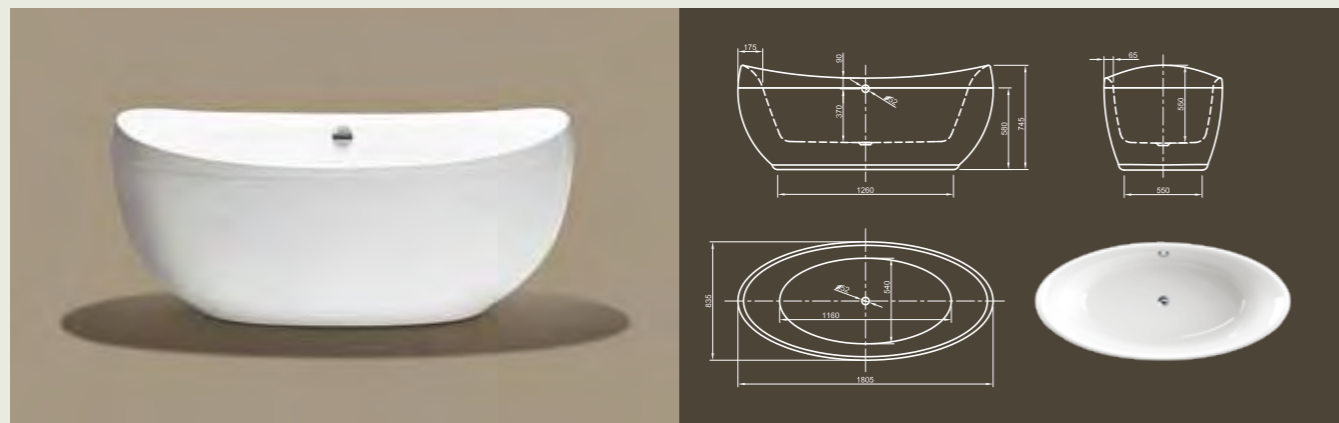

VENICE

Extraordinary design! This modern bathtub has a striking shape and captures you on a journey of mind.

Technical data	
Article-No.	0100-083
Colour	White
Dimensions	1800 x 835 x 745 mm (L x W x H)
Weight	51 kg
Volume	225 l
Bath Waste Kit	Click-Clack system, colour chrome, factory fitted

Further options see page 50

LOOM

Elegance in perfection! Exclusive and spacious design which does ensure an extraordinary relaxing bathing.

Technical data	
Article-No.	0100-088
Colour	White
Dimensions	1900 x 950 x 600 mm (L x W x H)
Weight	53 kg
Volume	265 l
Bath Waste Kit	Click-Clack system, colour chrome, factory fitted

Further options see page 50

RELAX

Relax! The traditional Victorian style metamorphosed into modernity.

Technical data	
Article-No.	0100-078
Colour	White
Dimensions	1800 x 850 x 620/760 mm (L x W x H)
Weight	51 kg
Volume	230 l
Bath Waste Kit	Slot overflow & Click-Clack waste, colour chrome, factory fitted

Further options see page 50