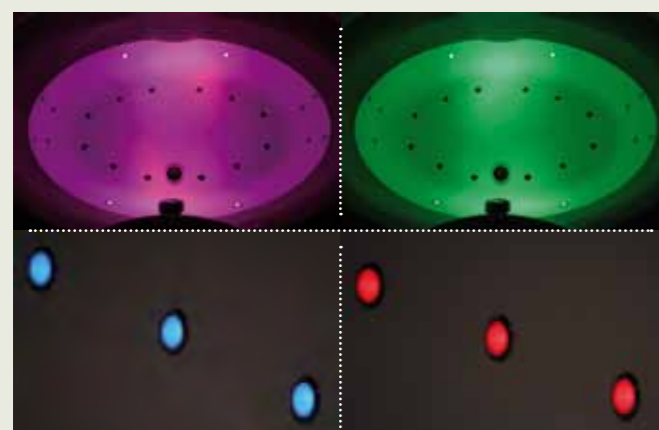

POWER LED & LED EFFECT LIGHT CHAIN

Changing range of colours for perfect ambience in your bathroom.

Left	Right
Whisper air system ON/OFF	Ozone blower ON
Light ON/OFF	MANUAL drying ON
Manual colour change	START/STOP automatic colour change
Radio selection	MP3 SELECTION
Skip to next / former channel or title	START/PAUSE latest title/radio station
Volume control DOWN	Volume control UP

REMOTE CONTROL

The remote control surface design is individually adaptable e.g. with individual logo.

FEATURES & DETAILS

LIGHT

It is said that colour has an impact on the human body and soul and can optimize your energy level. Aqua Spa® wellness bathtubs equipped with ambience light will increase your bathing enjoyment and convert your bathroom into an atmospheric space. Choose between our 20 mini LED light-chain and 2 power LED. 10 changing colour modes of white, purple, blue, light blue, turquoise, green, yellow, orange, red and pink will enhance your senses to a maximum experience of luxury relaxing comfort. Blue is your favorite? No problem! With our integrated remote control you may stop the changing colours at your favored colour or switch on and off the light function. The light intensity of the power LEDs is even dimmable!

SOUND

"Without music, life would be an error" (Friedrich Nietzsche). Enjoy your own MP3 music composition or your favorite radio station using the integrated sound system. The set also consists of 2 integrated not visible loudspeakers which give you a perfect sound experience. You can choose your own program via remote control and having your MP3 player connected via WLAN.

WHISPER AIR NOZZLES

Listen to the silence! With the calmness of our Aqua Spa® system the only recognizable noise is the whisper of soft sparkling water. Lay down and relax, enjoying a pearling massage while reading a book without disturbing noise and extruding water. 24 ultra-flat and ergonomically adjusted whisper air jets grant you a maximum bathing comfort.

OZONE THERAPY

Switch on the integrated Ozone blower! Like this the air escaping from the nozzles is mixed with Ozone. With this function the quality of your bathwater is enhanced due the antibacterial and disinfecting effect of Ozone. Moreover the skin is enriched with oxygen and the blood circulation is stimulated. This option is automatically activated starting the system. Via remote control this option can be switched off and on.

AUTOMATIC DRYING SYSTEM

To dry the air nozzles from remnant water and to avoid bacteria and off odors our Aqua Spa® wellness bathtubs are equipped with an automatic drying system. 15 minutes after emptying the tub this function switches on automatically and runs for 2 minutes. This ensures you a unproblematic, long lasting pleasure in using your Aqua Spa® bathtub. The drying system may be also started manually by remote control.

DESINFECTION