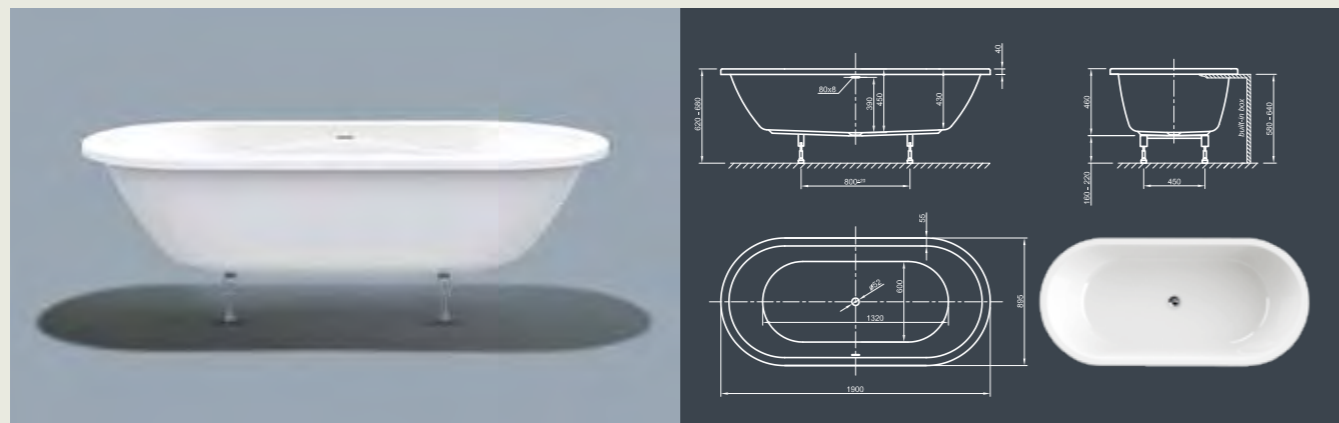

FORM FIT SPA

Elegance! An exceptional design for a stunning bath enjoyment.

Technical data	
Article-No.	0200-287
Colour	White
Dimensions	1900 x 900 x 600 mm (L x W x H)
Weight	63 kg maximum weight (depending on configuration)
Volume	275 l
Bath Waste Kit	Slot overflow & Click-Clack waste, colour chrome, factory fitted
Legs	Special frame system with adjustable legs, factory fitted

Further options see page 70