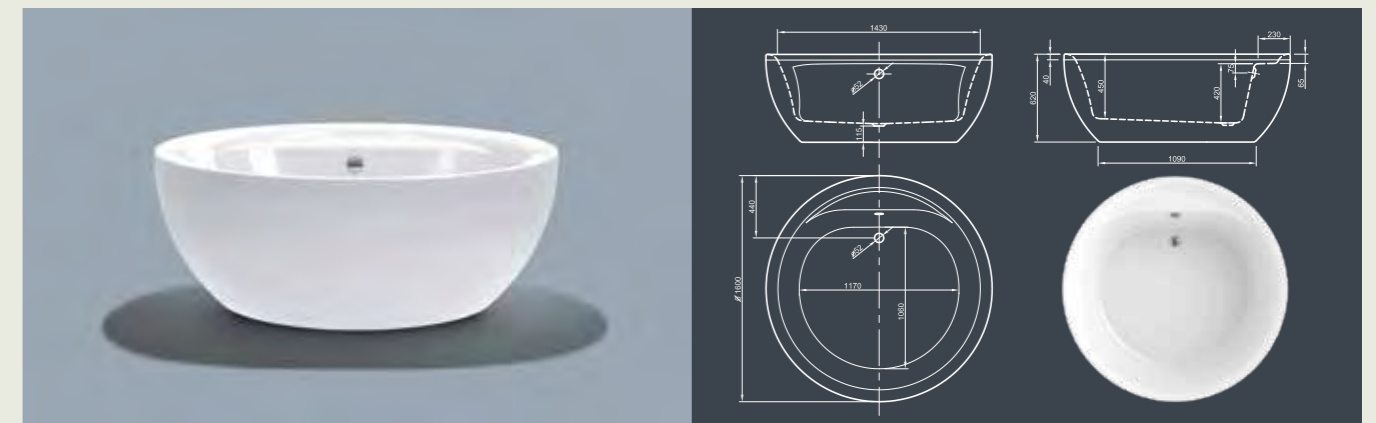

CLUB SPA

Top of the bath! This modern, round bathtub is the place to be in your bathroom. Enjoy your bath and round off your day!

Technical data	
Article-No.	0200-075
Colour	White
Dimensions	∅ 1600 x 620 mm (L x W x H)
Weight	106 kg maximum weight (depending on configuration)
Volume	275 l
Bath Waste Kit	Click-Clack system, colour chrome, factory fitted

Further options see page 62