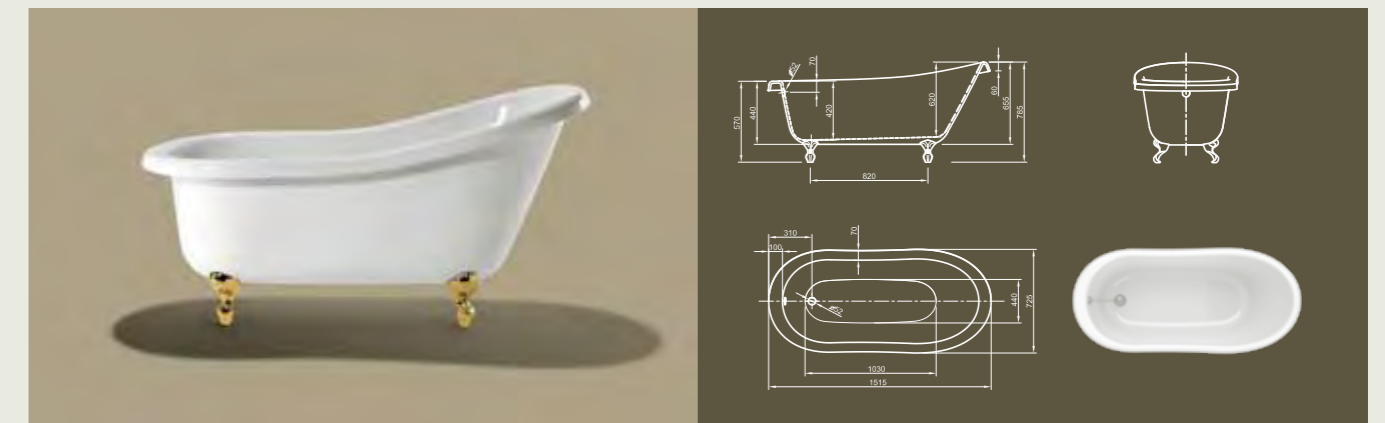

SLIPPER

Compact! The compact size version of our Victorian style bathtub. Design your bathroom and tune it up to an individual, characteristic oasis of enjoyment by integrating a freestanding bathtub! This model allows this transformation even in the smallest bathroom.

Technical data	
Article-No.	0100-064
Colour	White
Dimensions	1515 x 725 x 785/570 mm (L x W x H)
Weight	46 kg
Volume	135 l
Bath Waste Kit	Not fitted, to be on separate order
Feet	Ball & Claw feet, colour brass or chrome, factory fitted

Further options see page 50