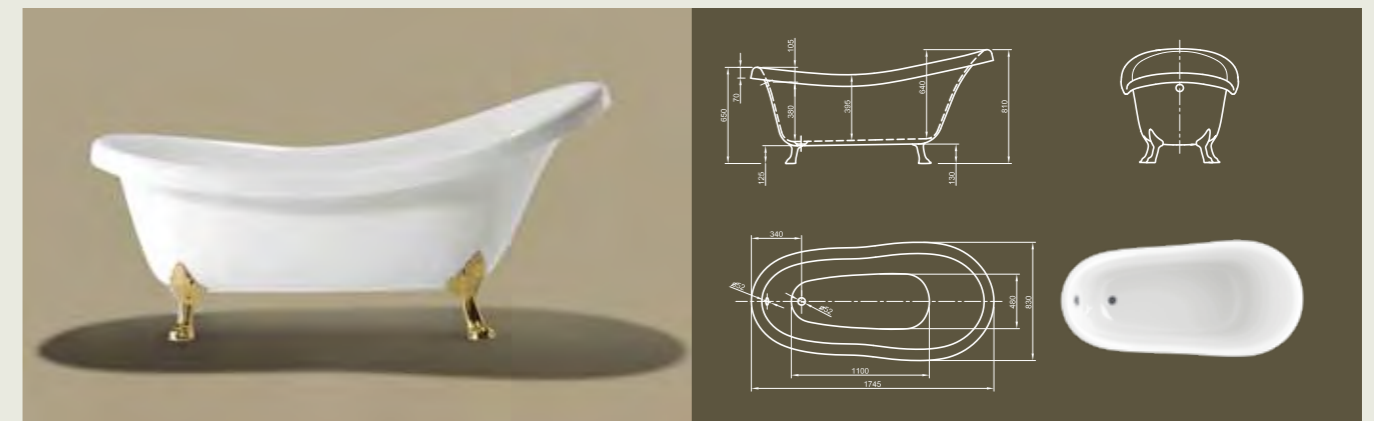

VICTORIAN

Back to the roots! The classical Victorian style bathtub is outstandingly adopted to the body and conveys an especially high feeling of comfort.

Technical data	
Article-No.	0100-061
Colour	White
Dimensions	1745 x 830 x 810/650 mm (L x W x H)
Weight	56 kg
Volume	185 l
Bath Waste Kit	Not fitted, to be on separate order
Feet	Lion feet, colour brass or chrome, factory fitted

Further options see page 50

Victorian with feet in brass