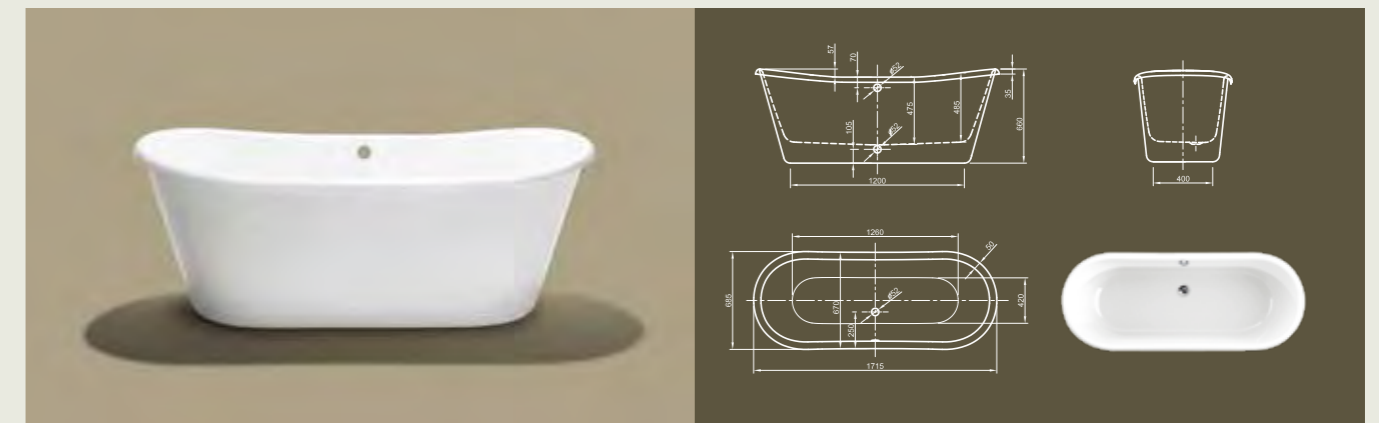

PRINCESS

Ornate Design! This puristic interpretation of our Chateau bathtub brings together ornate design with modern elements leading into perfect comfort.

Technical data	
Article-No.	0100-081
Colour	White
Dimensions	1700 x 700 x 660 mm (L x W x H)
Weight	43 kg
Volume	225 l
Bath Waste Kit	Not fitted, to be on separate order

Further options see page 38