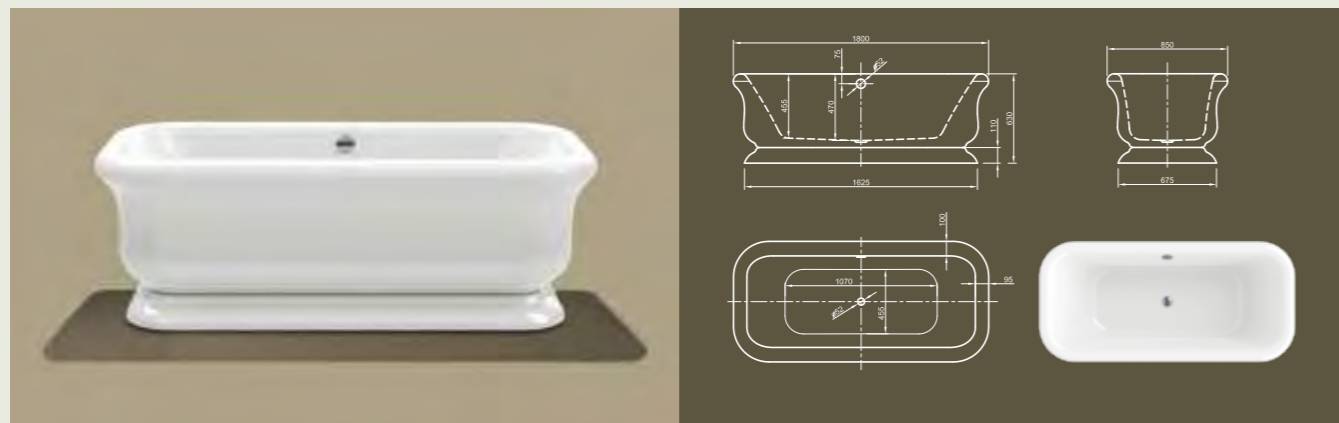

RETRO

Esthetical access to past centuries! This exclusive, classical design bathtub brings back the memory to the Roman Empire. Enjoy the luxurious bathing experience like Caesar and Cleopatra.

Technical data	
Article-No.	0100-090
Colour	White
Dimensions	1800 x 850 x 630 mm (L x W x H)
Weight	60 kg
Volume	215 l
Bath Waste Kit	Click-Clack system, colour chrome, factory fitted

Further options see page 50