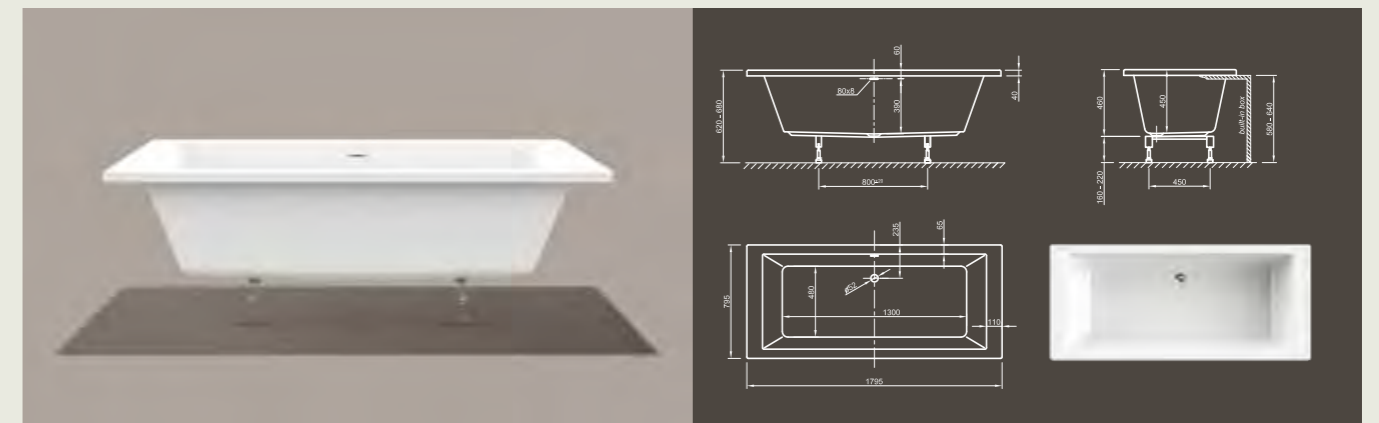

CULTURE FIT

Straightforward! This linear cube bathtub shows modern design in its purest way. With its ornate-less shape and perfectly finished edges it radiates meditative peace. Tapered sides offer optimal bathing comfort!

Technical data	
Article-No.	0400-268
Colour	White
Dimensions	1800 x 800 x 600 mm (L x W x H)
Weight	34 kg
Volume	230 l
Bath Waste Kit	Slot overflow & Click-Clack waste, colour chrome, factory fitted
Legs	Special frame system with adjustable legs, factory fitted

Further options see page 50