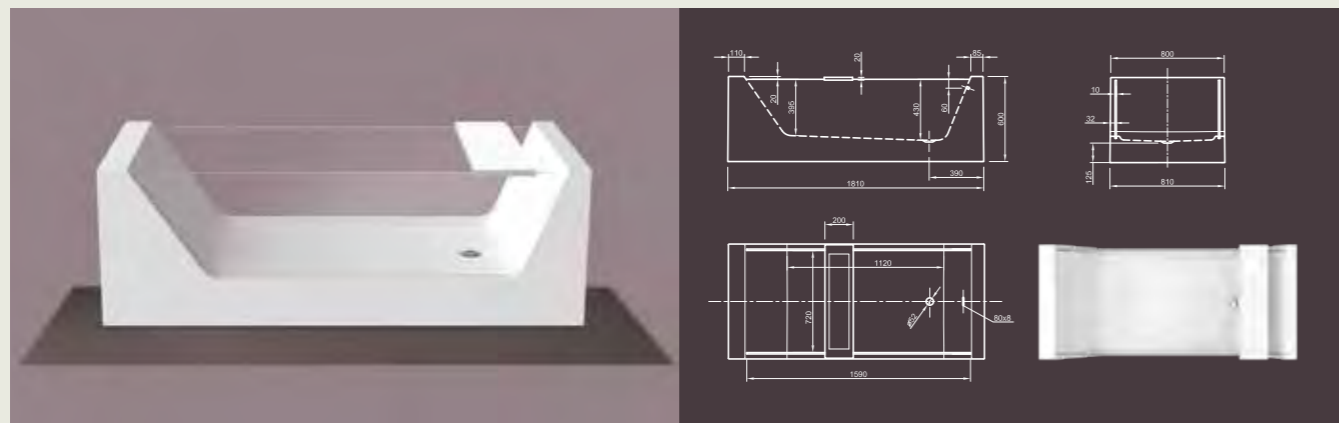

LOOK

Look and see! This unique style bathtub persuades with its clean design and interesting combination of materials. Really unique and special! Get it and set trends!

Technical data	
Article-No.	0100-050
Colour	White
Dimensions	1800 x 800 x 600 mm (L x W x H)
Weight	135 kg
Volume	270 l
Bath Waste Kit	Slot overflow & Click-Clack waste, colour chrome, factory fitted

Further options see page 50

WALL

Evolutionary! Favored design enhanced in a space saving form. This modern style bathtub allows one-sided wall connection. Prettify your bathroom even if there is only minimum space!

Technical data	
Article-No.	0100-077
Colour	White
Dimensions	1800 x 800 x 600 mm (L x W x H)
Weight	48 kg
Volume	250 l
Bath Waste Kit	Slot overflow system or Click-Clack system, colour chrome, factory fitted

Further options see page 50

VICTORIAN I

Glorious! Our trendsetter in classic style bathtubs – Victorian – imbedded in a luxury wood support with retractable step. Outstandingly luxurious and individual!

Technical data	
Article-No.	0100-061-06
Colour	White
Dimensions	1745 x 830 x 820/650 mm (L x W x H)
Weight	59 kg
Volume	185 l
Bath Waste Kit	Not fitted, to be on separate order

Further options see page 50