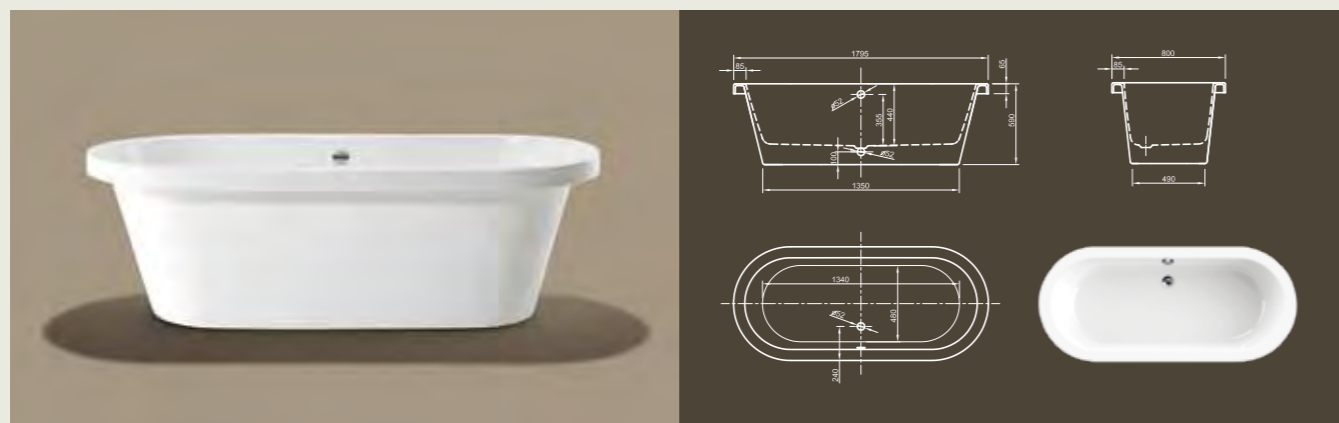

Option: Loft IV (with plinth), Article-No. 0100-068

COOL

Cool comfort! Inspired by the last century this modern style bathtub ergonomically interprets classic tub design in the spirit of time. Its unique shape creates a deep feeling of cosiness and invites to relax in.

Technical data	
Article-No.	0100-082
Colour	White
Dimensions	1800 x 800 x 600 mm (L x W x H)
Weight	50 kg
Volume	230 l
Bath Waste Kit	Click-Clack system, colour chrome, factory fitted

Further options see page 50