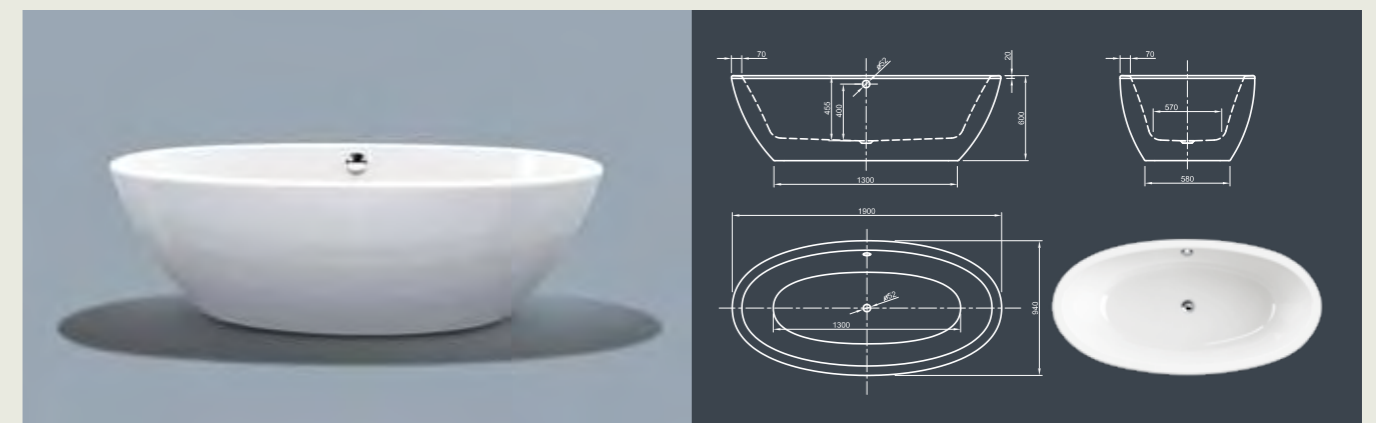

LOOM SPA

Elegance in perfection! Exclusive and spacious design which does ensure an extraordinary relaxing bathing.

Technical data	
Article-No.	0200-088
Colour	White
Dimensions	1900 x 950 x 600 mm (L x W x H)
Weight	93 kg maximum weight (depending on configuration)
Volume	265 l
Bath Waste Kit	Click-Clack system, colour chrome, factory fitted

Further options see page 62