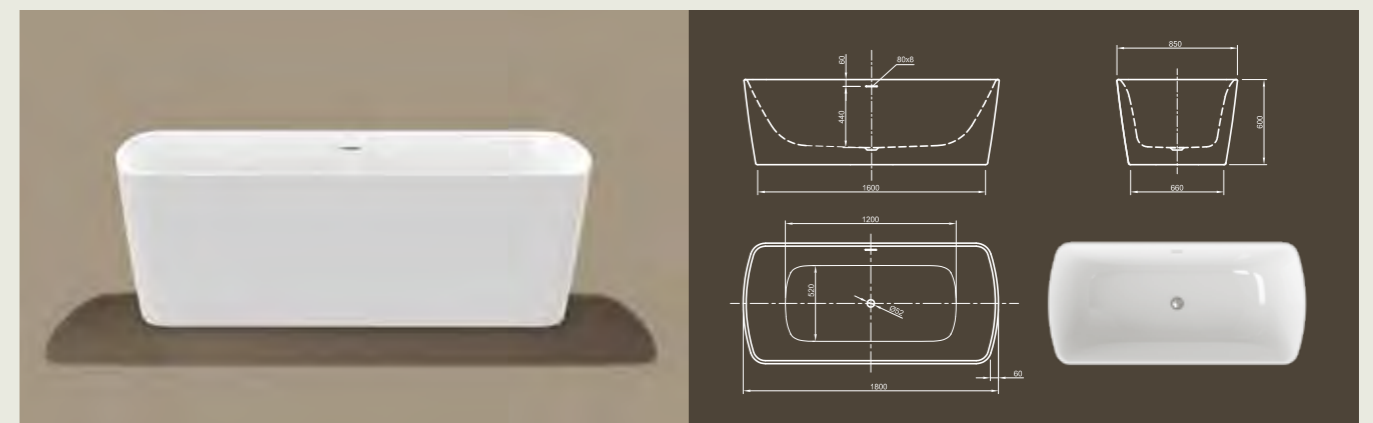

Technical data

Article-No.	0100-079
Colour	White
Dimensions	1800 x 850 x 600 mm (L x W x H)
Weight	51 kg
Volume	245 l
Bath Waste Kit	Slot overflow & Click-Clack waste, colour chrome, factory fitted

Further options see page 50