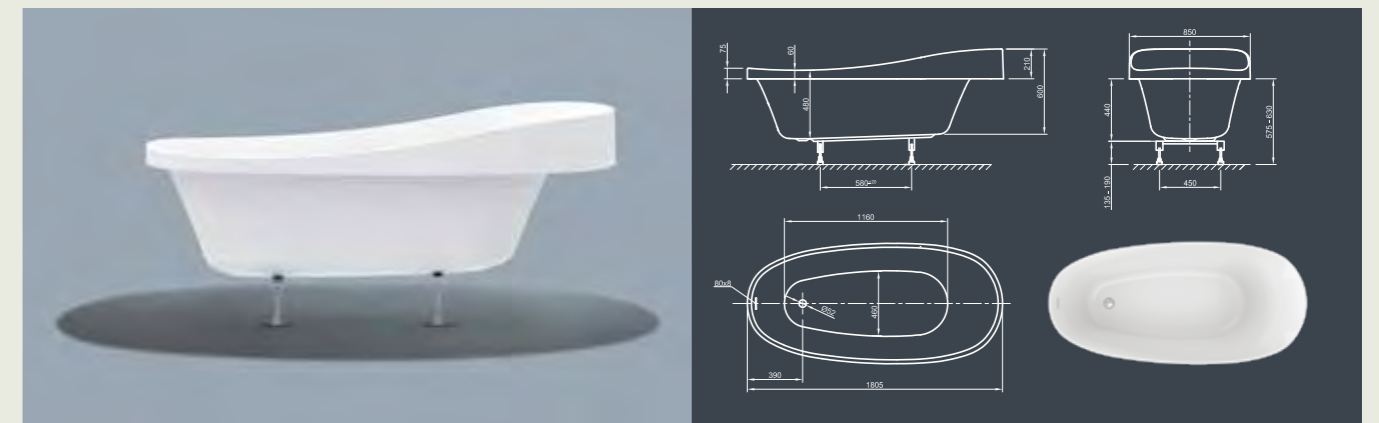

RELAX FIT SPA

Relax! The traditional Victorian style metamorphosed into modernity.

Technical data	
Article-No.	0200-278
Colour	White
Dimensions	1800 x 850 x 620 / 760 (L x W x H)
Weight	56 kg maximum weight (depending on configuration)
Volume	230 l
Bath Waste Kit	Slot overflow & Click-Clack waste, colour chrome, factory fitted
Legs	Special frame system with adjustable legs, factory fitted

Further options see page 70