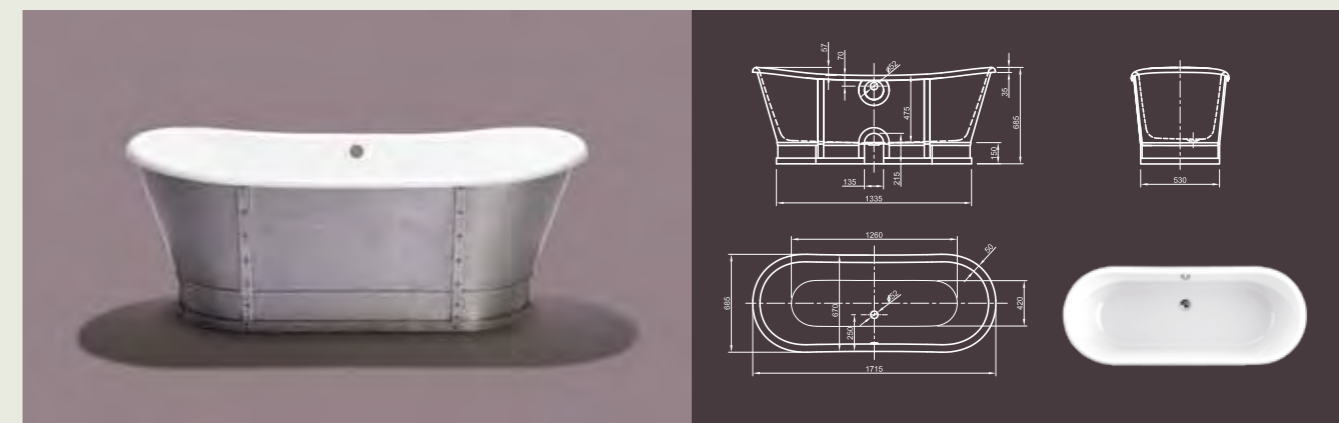

PRINCE

Absolute modern classic! Inspired by the last century this bathtub with its pure aluminum (brushed) outer ergonomically interprets classic tub design in the spirit of time. Its special, unique and outstanding design is an eye catcher for your bathroom!

Technical data	
Article-No.	0100-086
Colour	White
Dimensions	1700 x 700 x 685 mm (L x W x H)
Weight	58 kg
Volume	225 l
Bath Waste Kit	Not fitted, to be on separate order

Further options see page 50