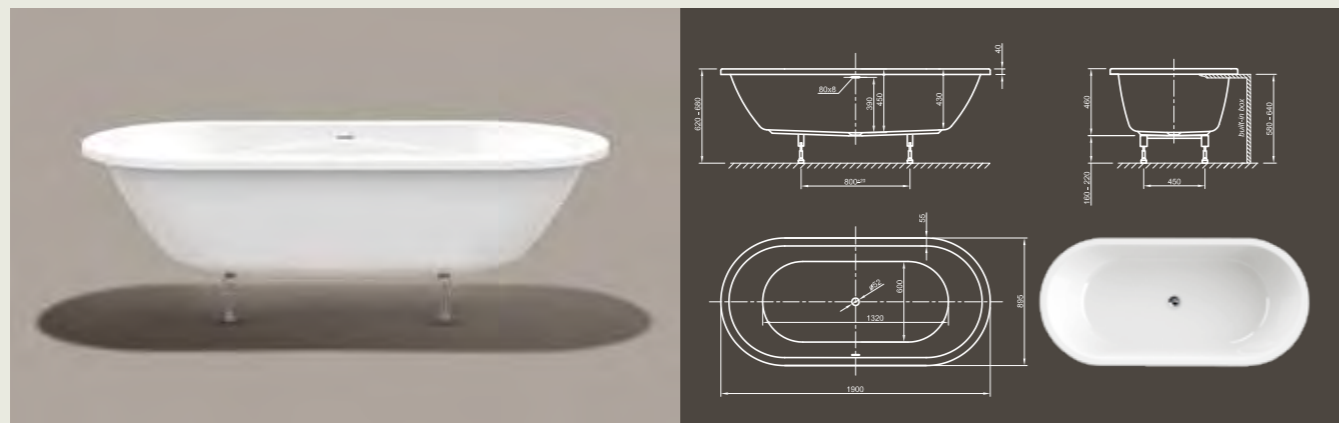

FORM FIT

Elegance! An exceptional design for a stunning bath enjoyment.

Technical data	
Article-No.	0400-287
Colour	White
Dimensions	1900 x 900 x 600 mm (L x W x H)
Weight	38 kg
Volume	275 l
Bath Waste Kit	Slot overflow & Click-Clack waste, colour chrome, factory fitted
Legs	Special frame system with adjustable legs, factory fitted

Further options see page 50