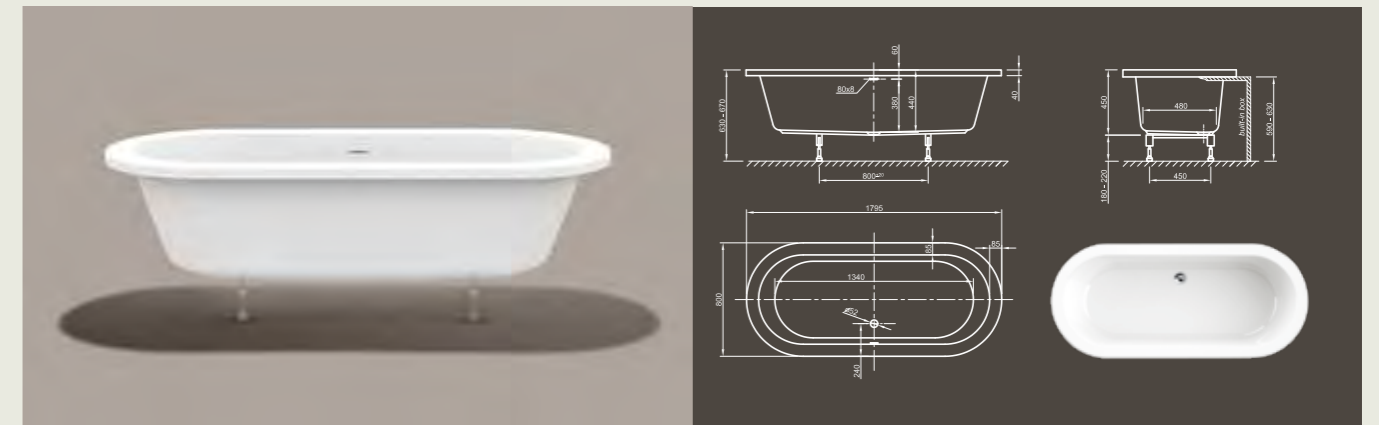

COOL FIT

Cool comfort! Inspired by the last century this modern style bathtub ergonomically interprets classic tub design in the spirit of time. Its unique shape creates a deep feeling of cosiness and invites to relax in.

Technical data	
Article-No.	0400-282
Colour	White
Dimensions	1800 x 800 x 600 mm (L x W x H)
Weight	34 kg
Volume	230 l
Bath Waste Kit	Slot overflow & Click-Clack waste, colour chrome, factory fitted
Legs	Special frame system with adjustable legs, factory fitted

Further options see page 50