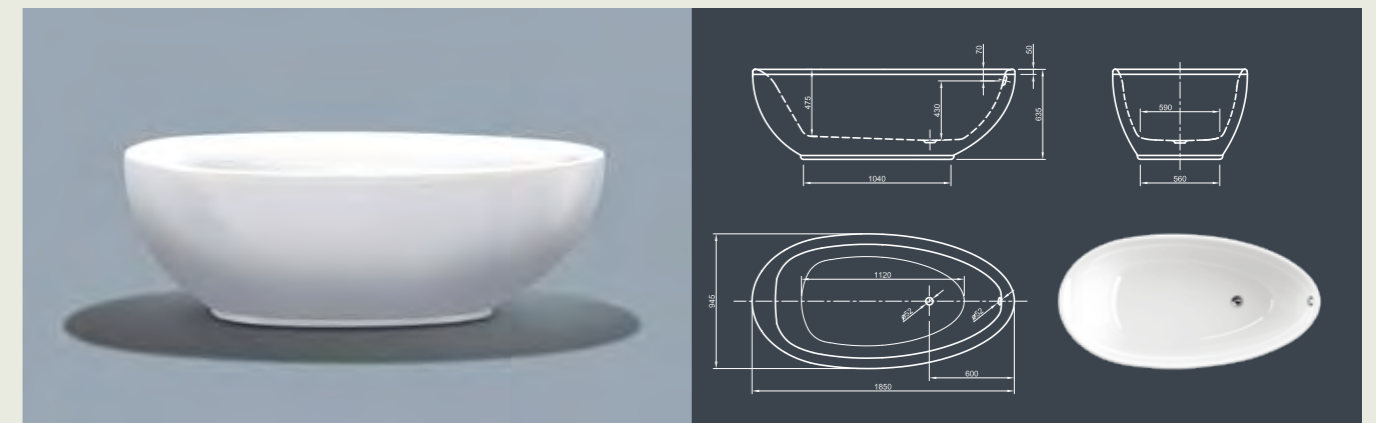

LOUNGE SPA

Pure power of attraction! This modern style bathtub is the space for meditative peace and radiates by its asymmetric egg-shape the feeling of maximal relaxation.

Technical data	
Article-No.	0200-089
Colour	White
Dimensions	1850 x 950 x 635 mm (L x W x H)
Weight	93 kg maximum weight (depending on configuration)
Volume	265 l
Bath Waste Kit	Click-Clack system, colour chrome, factory fitted

Further options see page 62