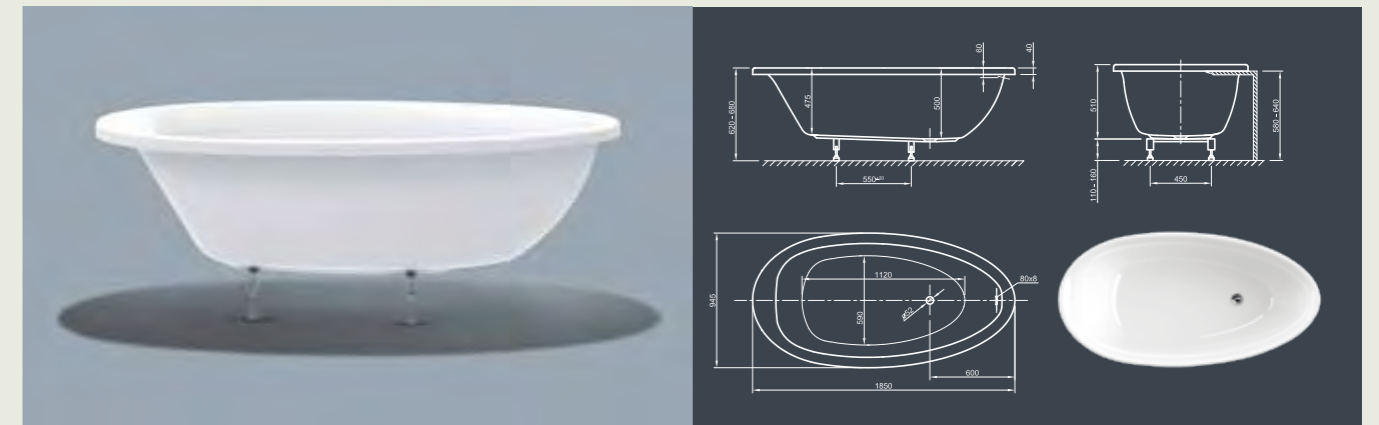

LOUNGE FIT SPA

Pure power of attraction! This modern style bathtub is the space for meditative peace and radiates by its asymmetric egg-shape the feeling of maximal relaxation.

Technical data	
Article-No.	0200-289
Colour	White
Dimensions	1850 x 950 x 635 mm (L x W x H)
Weight	63 kg maximum weight (depending on configuration)
Volume	265 l
Bath Waste Kit	Slot overflow & Click-Clack waste, colour chrome, factory fitted
Legs	Special frame system with adjustable legs, factory fitted

Further options see page 70