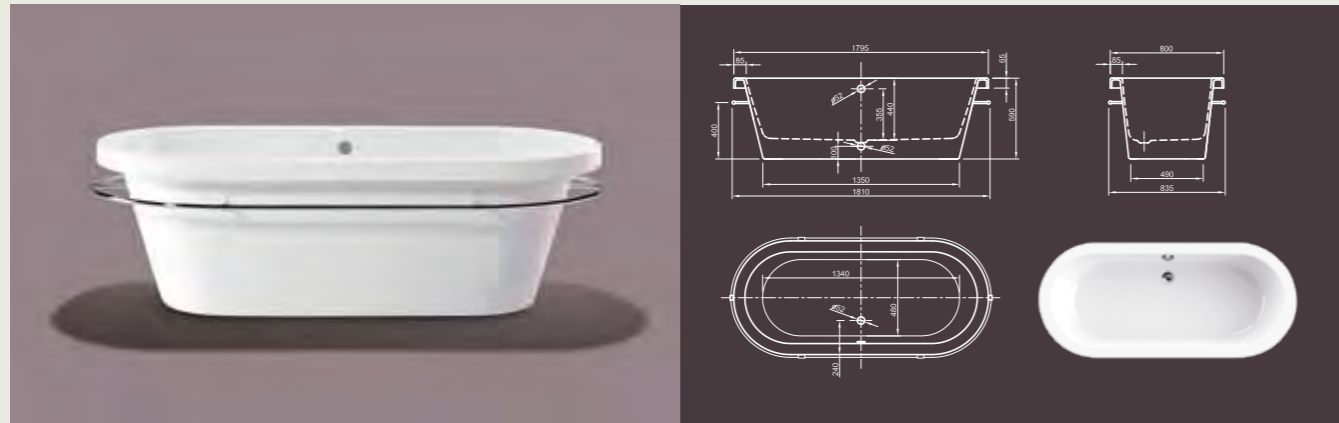

LOFT I

Modern interpretation of a classical bathtub. Our edgy model Loft equipped with a surrounding, chrome towel rail. Have your towel available after the enjoyment of an inevitable relaxing bath experience.

Technical data	
Article-No.	0100-067-01/02
Colour	White
Dimensions	1800 x 835 x 600 mm (L x W x H)
Weight	65 kg
Volume	230 l
Bath Waste Kit	Not fitted, to be on separate order

Further options see page 50