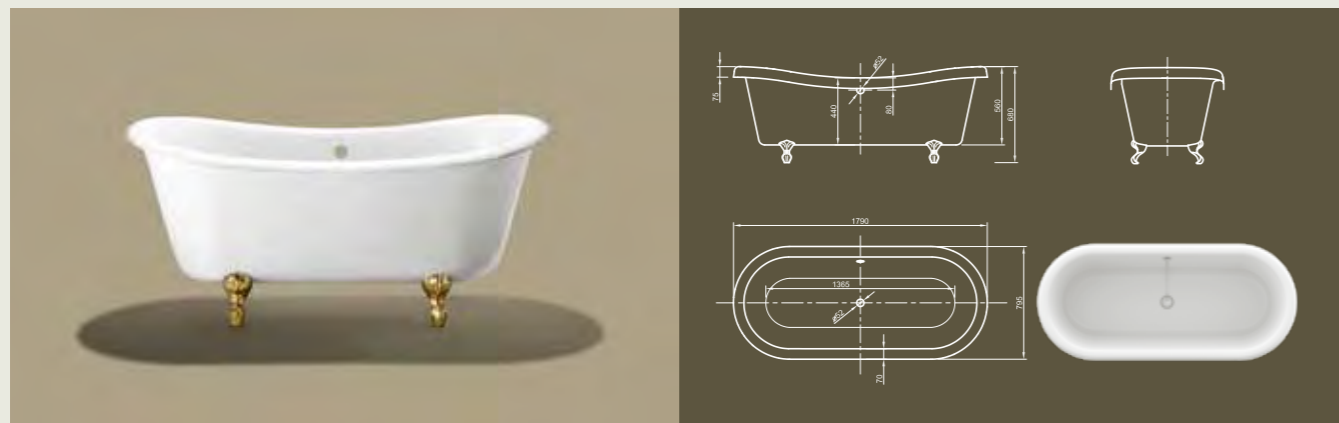

FUTURE

Lovers of classic design watch out! We present our Oval design type bathtub in classical interpretation! Elegant curves and luxury shape in its perfection.

Technical data	
Article-No.	0100-071
Colour	White
Dimensions	1700 x 950 x 600 mm (L x W x H)
Weight	56 kg
Volume	235 l
Bath Waste Kit	Not fitted, to be on separate order
Feet	Ball & Claw feet, colour brass or chrome, factory fitted

Further options see page 50

ROLL TOP

Right from the beginning! This classic design bathtub shows the origin of the Victorian style bathtub and convinces by its space saving design. It allows one-sided wall connection and so brings together popular design with useful properties.

Technical data	
Article-No.	0100-065
Colour	White
Dimensions	1525 x 720 x 550 mm (L x W x H)
Weight	46 kg
Volume	160 l
Bath Waste Kit	Not fitted, to be on separate order
Feet	Ball & Claw feet, colour brass or chrome, factory fitted

Further options see page 50

Option: Roll Top XL (1665 x 715 x 575 mm), Article-No. 0100-066

CHATEAU

Bonjour! This French style classical design bathtub brings Provence flair into your bathroom. Or maybe you prefer Paris or Cannes? Whatever you prefer, this elegant symmetrical shape bathtub perfects your bathroom in an incomparable manner!

Technical data	
Article-No.	0100-073
Colour	White
Dimensions	1800 x 800 x 680 mm (L x W x H)
Weight	58 kg
Volume	230 l
Bath Waste Kit	Not fitted, to be on separate order
Feet	Ball & Claw feet, colour brass or chrome, factory fitted

Further options see page 50

PRINCESS

Ornate Design! This puristic interpretation of our Chateau bathtub brings together ornate design with modern elements leading into perfect comfort.