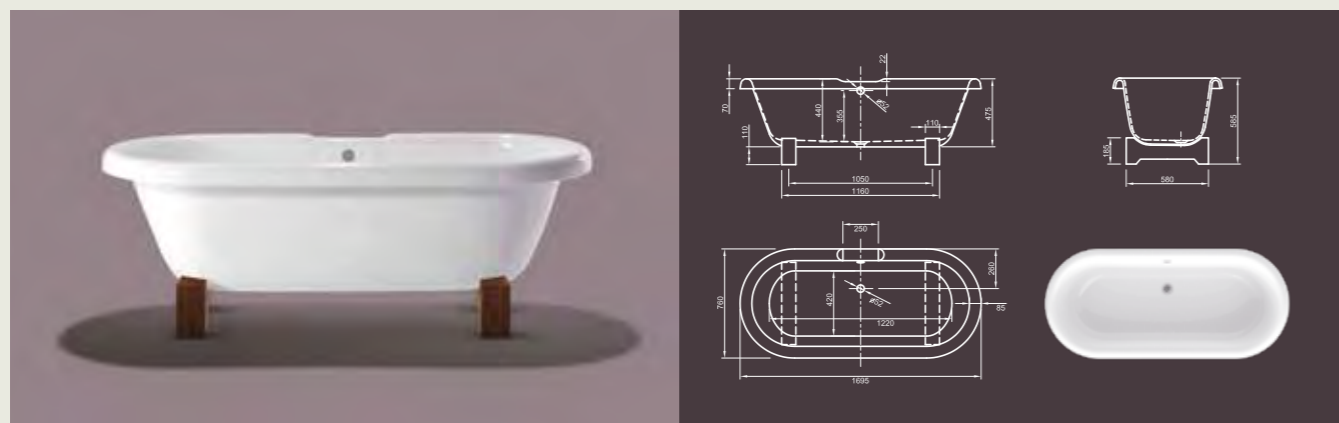

EDWARDIAN I

Noble interpretation! Our traditional design bathtub Edwardian equipped with a two-piece support made of teak wood.

Technical data	
Article-No.	0100-062-06
Colour	White
Dimensions	1700 x 750 x 600 mm (L x W x H)
Weight	55 kg
Volume	180 l
Bath Waste Kit	Not fitted, to be on separate order

Further options see page 50

EDWARDIAN II

Noble interpretation the 2nd! Our beloved Evergreen Edwardian imbedded in two consoles made of teak wood.

Technical data	
Article-No.	0100-062-08
Colour	White
Dimensions	1700 x 750 x 600 mm (L x W x H)
Weight	55 kg
Volume	180 l
Bath Waste Kit	Not fitted, to be on separate order

Further options see page 50

PRINCE

Absolute modern classic! Inspired by the last century this bathtub with its pure aluminum (brushed) outer ergonomically interprets classic tub design in the spirit of time. Its special, unique and outstanding design is an eye catcher for your bathroom!

Technical data	
Article-No.	0100-086
Colour	White
Dimensions	1700 x 700 x 685 mm (L x W x H)
Weight	58 kg
Volume	225 l
Bath Waste Kit	Not fitted, to be on separate order

Further options see page 50