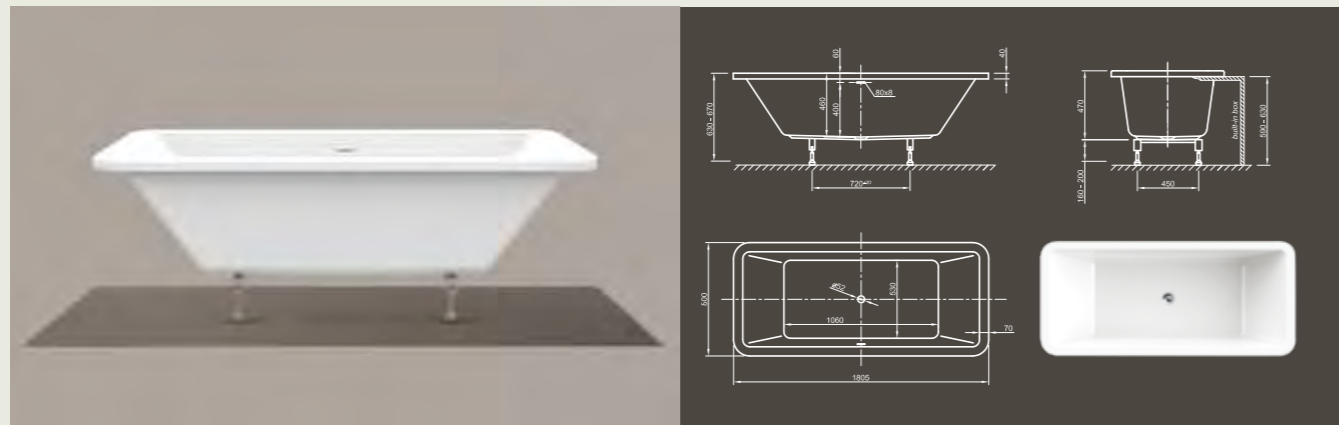

MOOD FIT

Good mood in straight-line! This rectangular clean purism modern style bathtub with a flat top offers optimal comfort with its tapered sides.

Technical data	
Article-No.	0400-285
Colour	White
Dimensions	1800 x 800 x 600 mm (L x W x H)
Weight	33 kg
Volume	230 l
Bath Waste Kit	Slot overflow & Click-Clack waste, colour chrome, factory fitted
Legs	Special frame system with adjustable legs, factory fitted

Further options see page 50