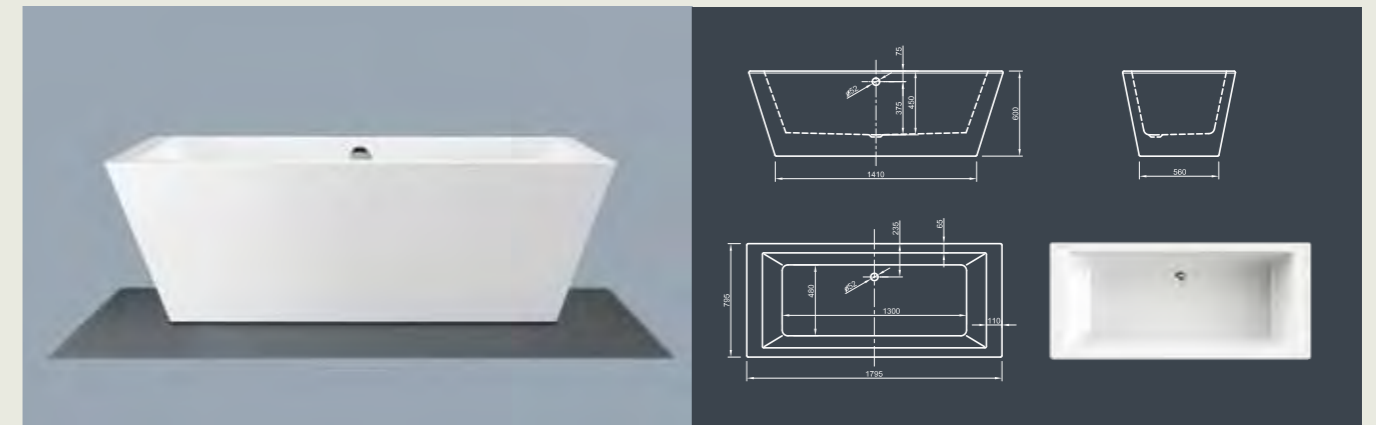

CULTURE SPA

Straightforward! This linear cube bathtub shows modern design in its purest way. With its ornate-less shape and perfectly finished edges it radiates meditative peace. Tapered sides offer optimal bathing comfort!

Technical data	
Article-No.	0200-068
Colour	White
Dimensions	1800 x 800 x 600 mm (L x W x H)
Weight	91 kg maximum weight (depending on configuration)
Volume	230 l
Bath Waste Kit	Click-Clack system, colour chrome, factory fitted

Further options see page 62