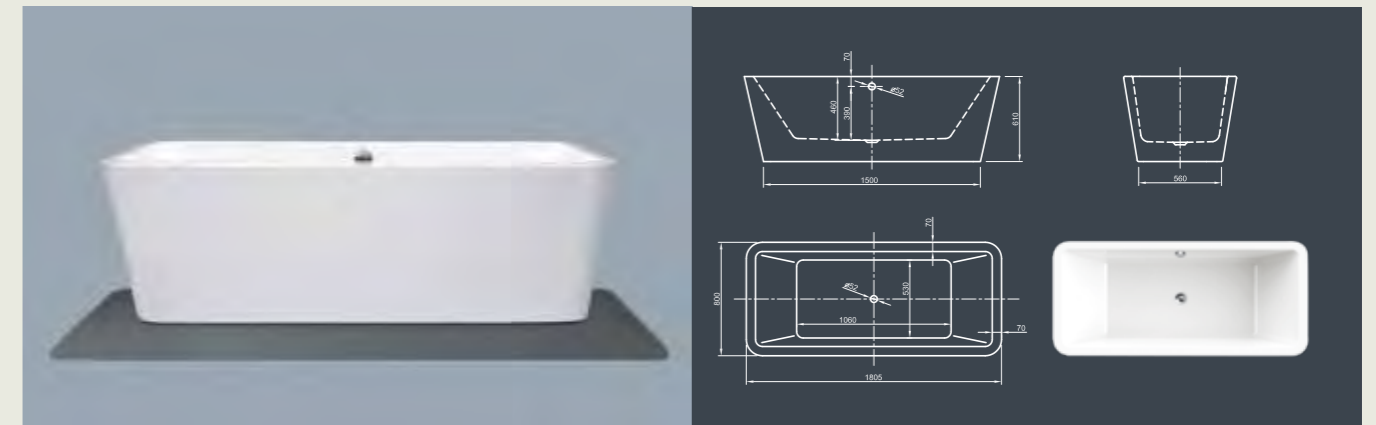

MOOD SPA

Good mood in straight-line! This rectangular clean purism modern style bathtub with a flat top offers optimal comfort with its tapered sides.

Technical data	
Article-No.	0200-085
Colour	White
Dimensions	1800 x 800 x 600 mm (L x W x H)
Weight	92 kg maximum weight (depending on configuration)
Volume	230 l
Bath Waste Kit	Click-Clack system, colour chrome, factory fitted

Further options see page 62