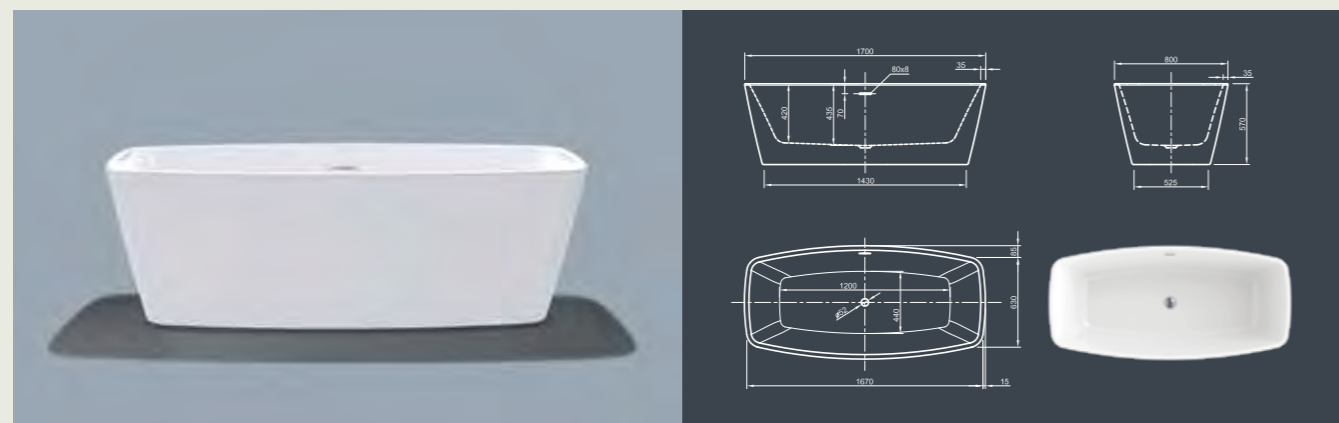

CUBE SPA

Purism at its best! The embodiment of outstanding and clean design invites you to a luxury bath. Enjoy the minimalism and purism of this bath design!

Technical data	
Article-No.	0200-084
Colour	White
Dimensions	1700 x 800 x 600 mm (L x W x H)
Weight	88 kg maximum weight (depending on configuration)
Volume	200 l
Bath Waste Kit	Slot overflow & Click-Clack waste, colour chrome, factory fitted

Further options see page 62