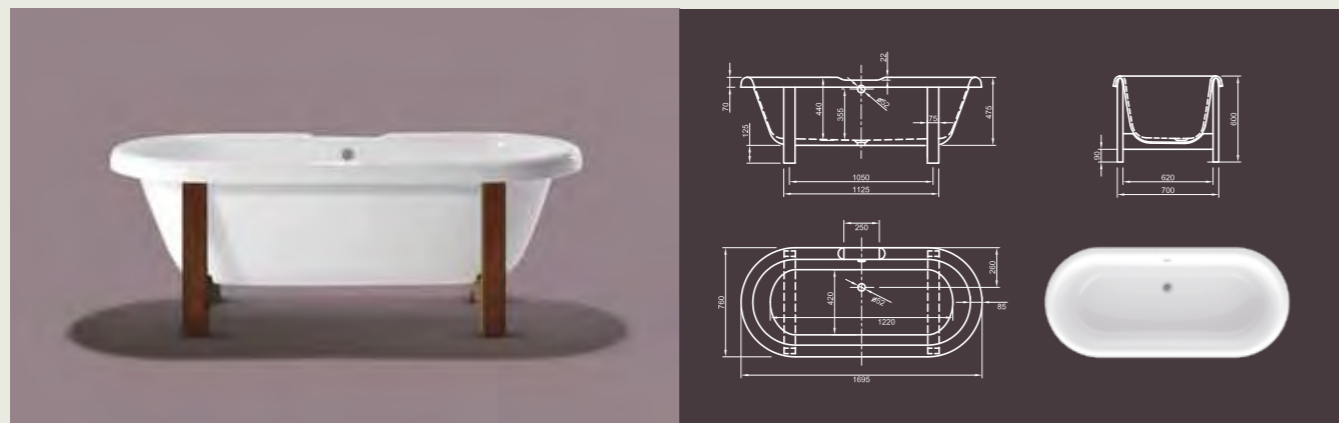

EDWARDIAN I

Noble interpretation! Our traditional design bathtub Edwardian equipped with a two-piece support made of teak wood.

Technical data	
Article-No.	0100-062-06
Colour	White
Dimensions	1700 x 750 x 600 mm (L x W x H)
Weight	55 kg
Volume	180 l
Bath Waste Kit	Not fitted, to be on separate order

Further options see page 50

Prince

EDWARDIAN II

Noble interpretation the 2nd! Our beloved Evergreen Edwardian imbedded in two consoles made of teak wood.

Technical data	
Article-No.	0100-062-08
Colour	White
Dimensions	1700 x 750 x 600 mm (L x W x H)
Weight	55 kg
Volume	180 l
Bath Waste Kit	Not fitted, to be on separate order

Further options see page 50