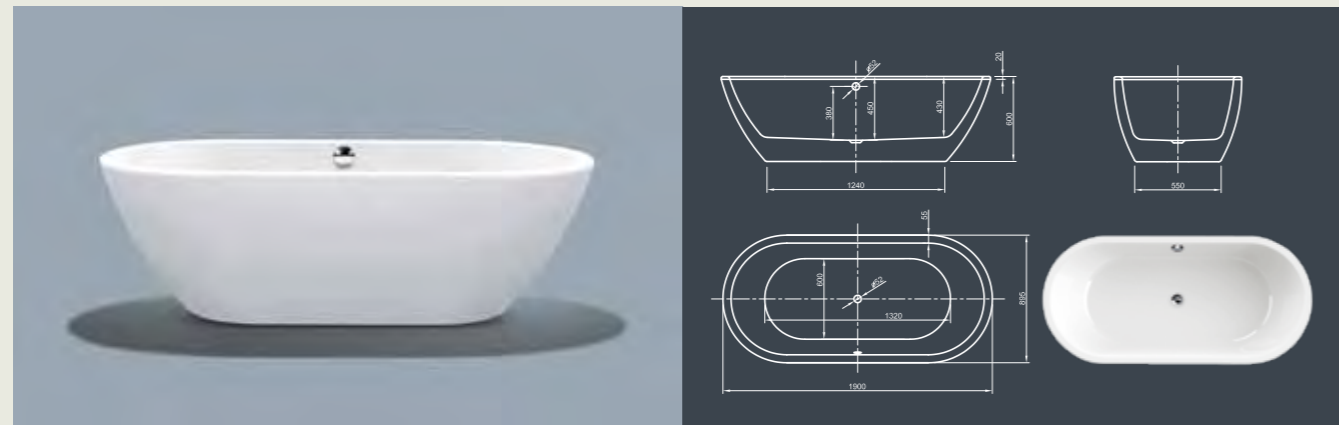

FORM SPA

Elegance! An exceptional design for a stunning bath enjoyment.

Technical data	
Article-No.	0200-087
Colour	White
Dimensions	1900 x 900 x 600 mm (L x W x H)
Weight	93 kg maximum weight (depending on configuration)
Volume	275 l
Bath Waste Kit	Click-Clack system, colour chrome, factory fitted

Further options see page 62