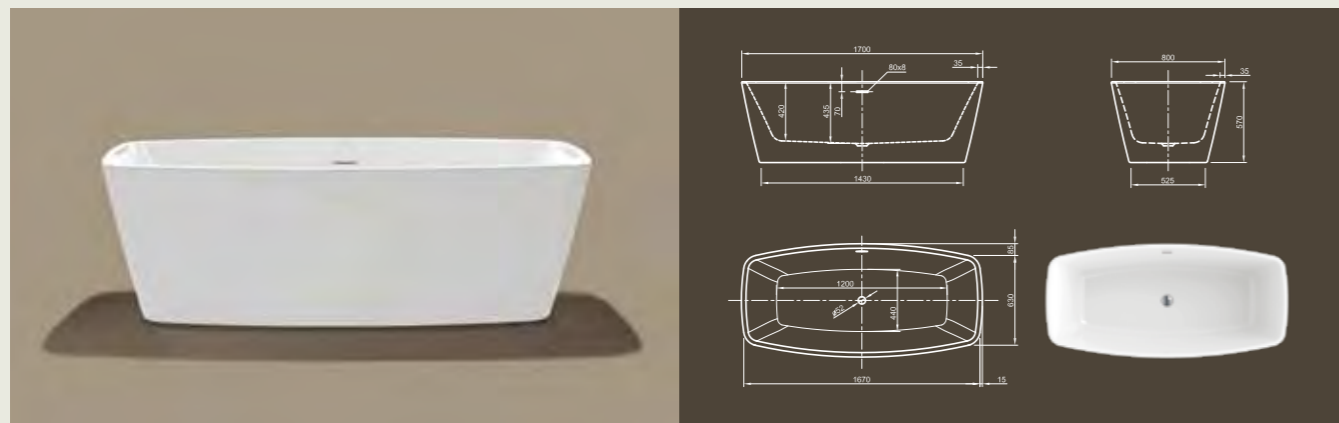

CUBE

Purism at its best! The embodiment of outstanding and clean design invites you to a luxury bath. Enjoy the minimalism and purism of this bath design!

Technical data	
Article-No.	0100-084
Colour	White
Dimensions	1700 x 800 x 600 mm (L x W x H)
Weight	48 kg
Volume	200 l
Bath Waste Kit	Slot overflow & Click-Clack waste, colour chrome, factory fitted

Further options see page 50