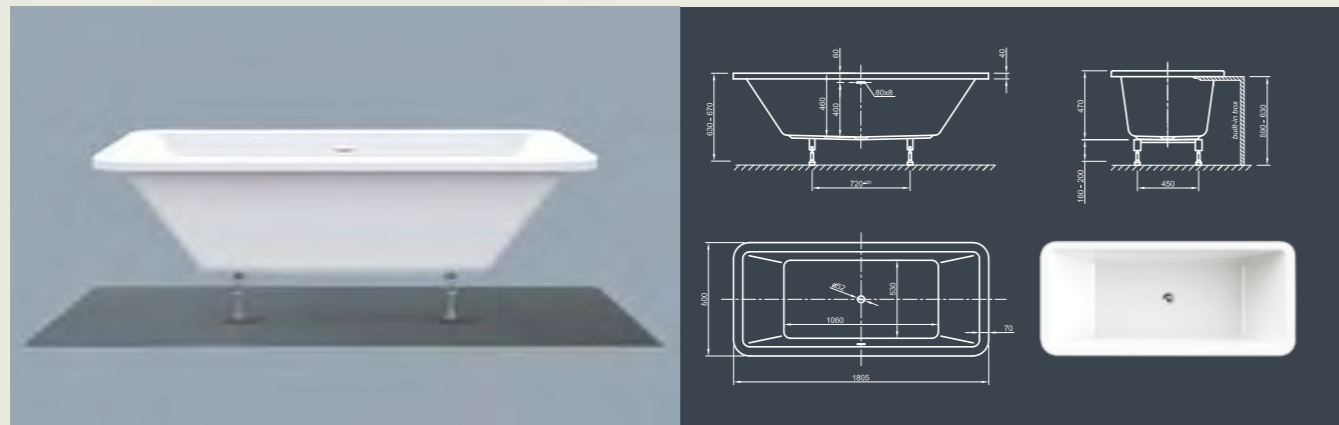

MOOD FIT SPA

Good mood in straight-line! This rectangular clean purism modern style bathtub with a flat top offers optimal comfort with its tapered sides.

Technical data	
Article-No.	0200-285
Colour	White
Dimensions	1800 x 800 x 600 mm (L x W x H)
Weight	58 kg maximum weight (depending on configuration)
Volume	230 l
Bath Waste Kit	Slot overflow & Click-Clack waste, colour chrome, factory fitted
Legs	Special frame system with adjustable legs, factory fitted

Further options see page 70