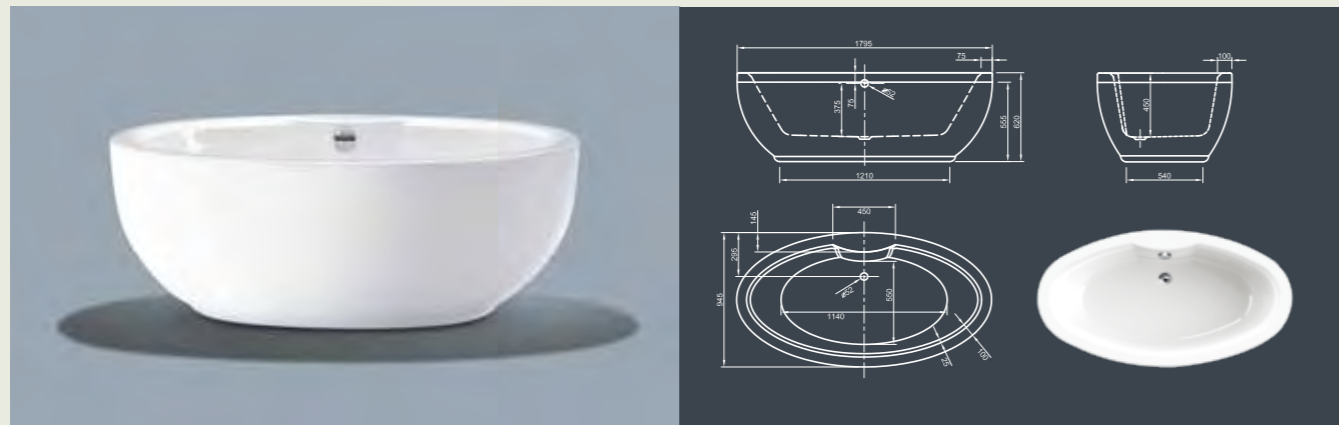

OVAL SPA

Oval experience! With its oval basic shape and elegant curves, this modern style bathtub offers you a high bathing comfort.

Technical data	
Article-No.	0200-080
Colour	White
Dimensions	1800 x 950 x 625 mm (L x W x H)
Weight	90 kg maximum weight (depending on configuration)
Volume	225 l
Bath Waste Kit	Click-Clack system, colour chrome, factory fitted

Further options see page 62