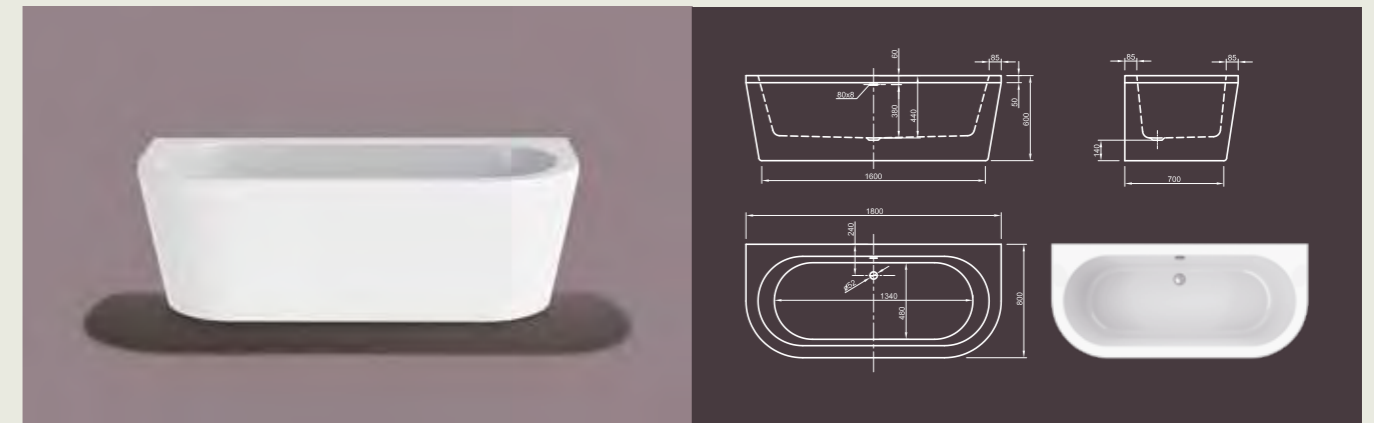

WALL

Evolutionary! Favored design enhanced in a space saving form. This modern style bathtub allows one-sided wall connection. Prettify your bathroom even if there is only minimum space!

Technical data	
Article-No.	0100-077
Colour	White
Dimensions	1800 x 800 x 600 mm (L x W x H)
Weight	48 kg
Volume	250 l
Bath Waste Kit	Slot overflow system or Click-Clack system, colour chrome, factory fitted

Further options see page 50