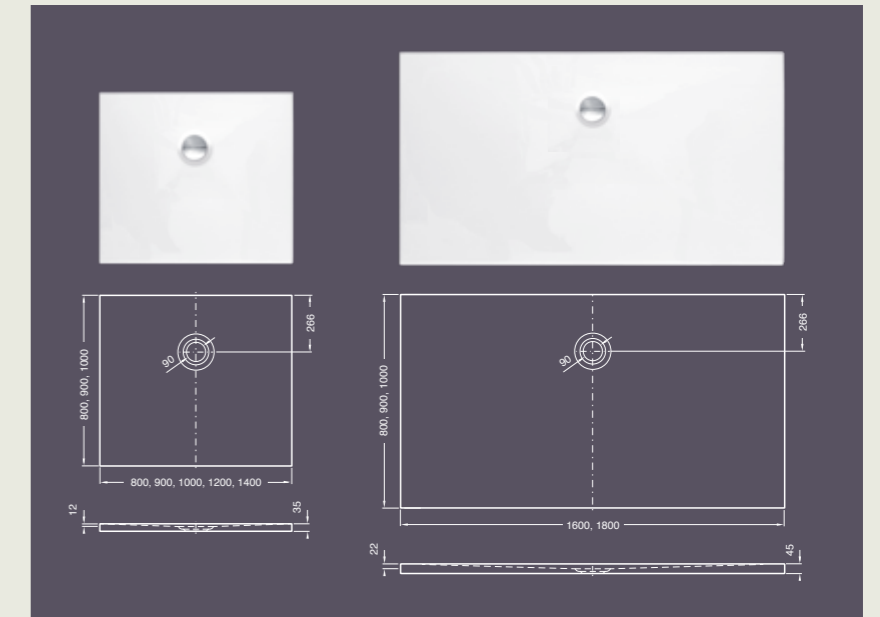

7 LENGTHS, 3 WIDTHS