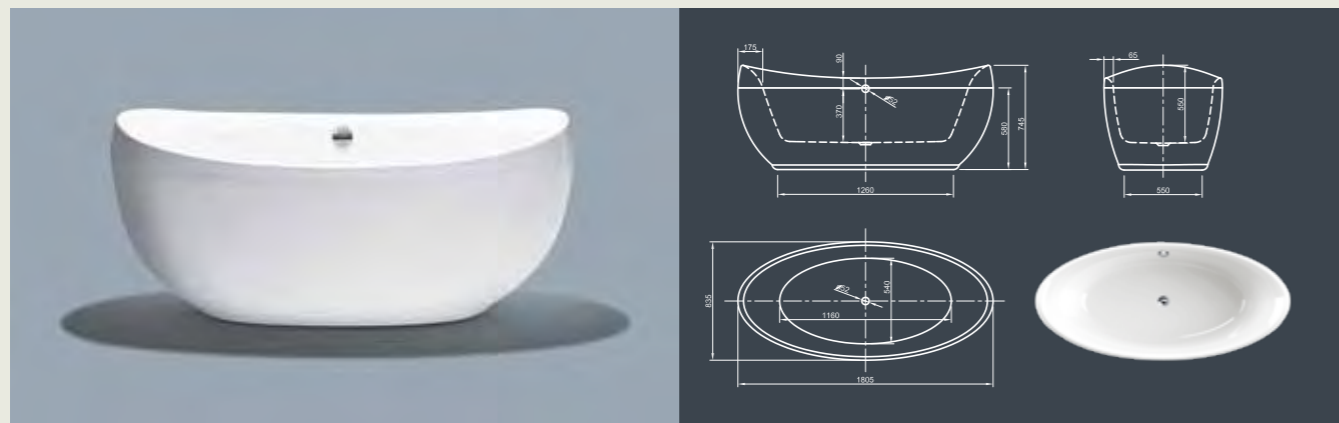

VENICE SPA

Extraordinary design! This modern bathtub has a striking shape and captures you on a journey of mind.

Technical data	
Article-No.	0200-083
Colour	White
Dimensions	1800 x 835 x 745 mm (L x W x H)
Weight	91 kg maximum weight (depending on configuration)
Volume	225 l
Bath Waste Kit	Click-Clack system, colour chrome, factory fitted

Further options see page 62