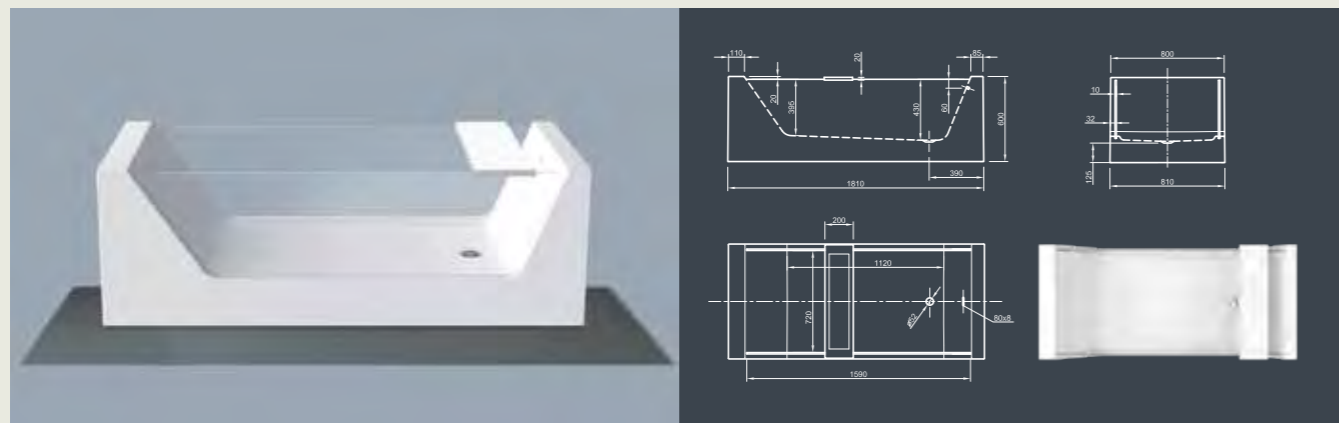

LOOK SPA

Look and see! This unique style bathtub persuades with its clean design and interesting combination of materials. Really unique and special! Get it and set trends!

Technical data	
Article-No.	0200-050
Colour	White
Dimensions	1800 x 800 x 600 mm (L x W x H)
Weight	175 kg maximum weight (depending on configuration)
Volume	270 l
Bath Waste Kit	Slot overflow & Click-Clack waste, colour chrome, factory fitted

Further options see page 62