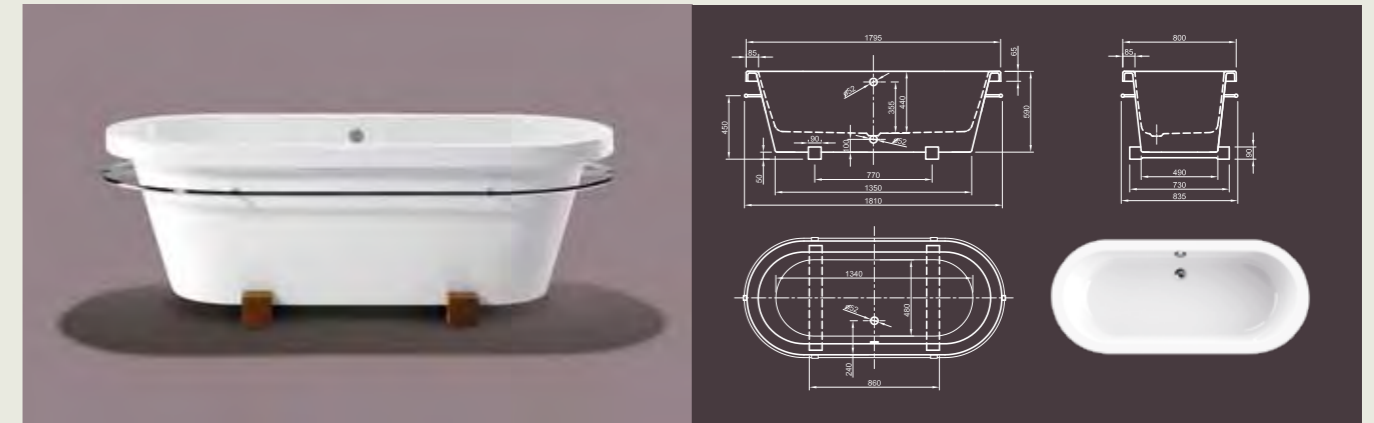

LOFT III

Combination: Two individual features combined in one model: a fancy towel rail and exclusive teak wood consoles – useful and stylish!

Technical data	
Article-No.	0100-067-04/05
Colour	White
Dimensions	1800 x 835 x 650 mm (L x W x H)
Weight	75 kg
Volume	230 l
Bath Waste Kit	Not fitted, to be on separate order

Further options see page 50