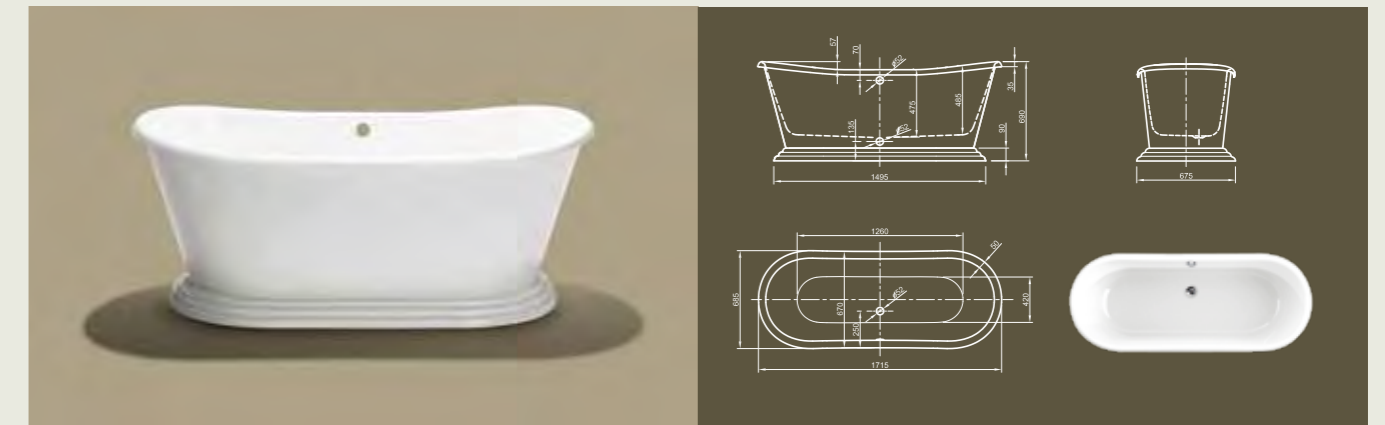

PRINCESS I

Glamorous! Our trendy, classic design model Princess advanced by a decorative plinth. This detail gives your bathroom an individual touch.

Technical data	
Article-No.	0100-081-01
Colour	White
Dimensions	1700 x 700 x 700 mm (L x W x H)
Weight	53 kg
Volume	225 l
Bath Waste Kit	Not fitted, to be on separate order

Further options see page 50