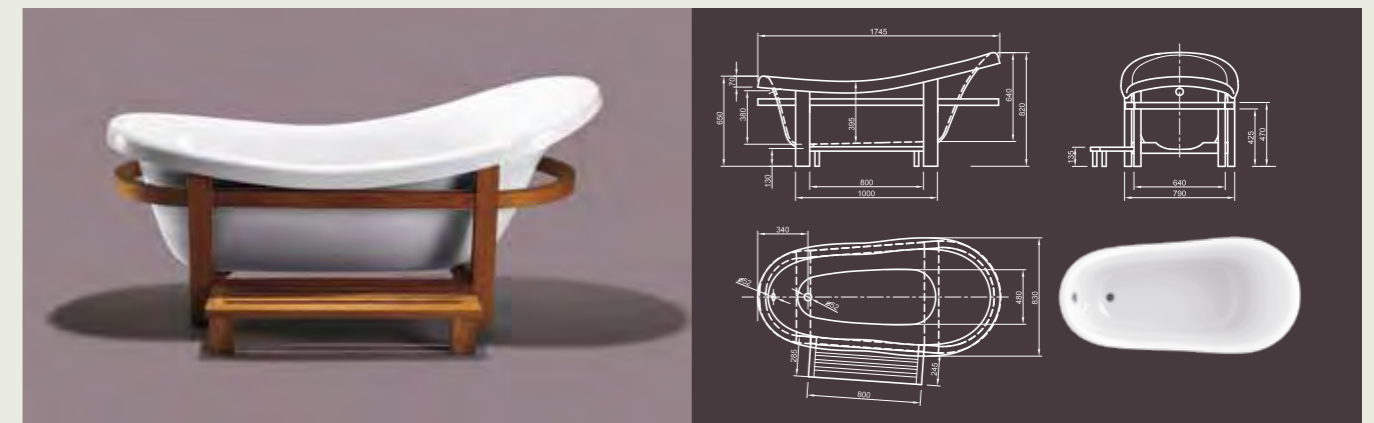

VICTORIAN I

Glorious! Our trendsetter in classic style bathtubs – Victorian – imbedded in a luxury wood support with retractable step. Outstandingly luxurious and individual!

Technical data	
Article-No.	0100-061-06
Colour	White
Dimensions	1745 x 830 x 820/650 mm (L x W x H)
Weight	59 kg
Volume	185 l
Bath Waste Kit	Not fitted, to be on separate order

Further options see page 50