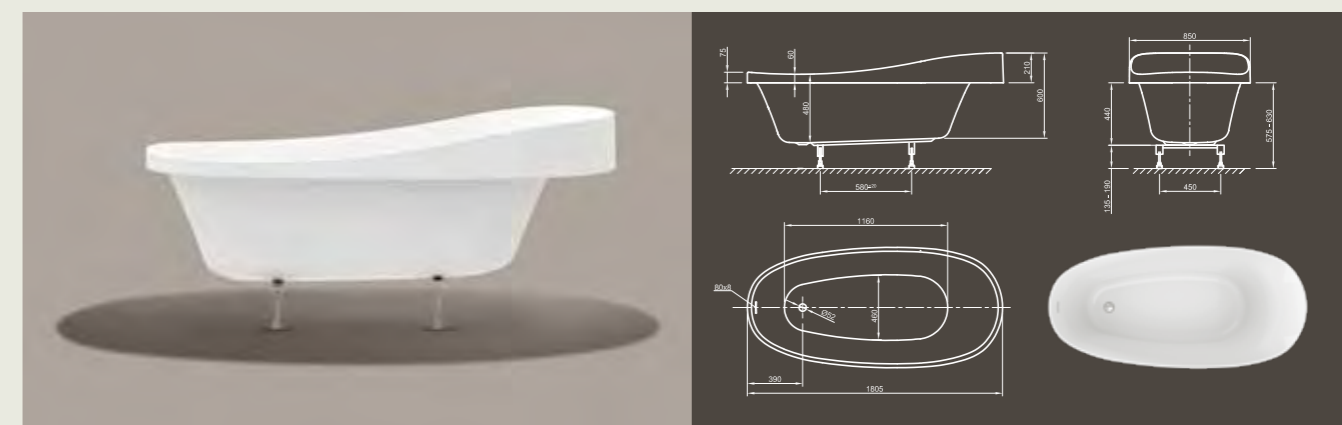

RELAX FIT

Relax! The traditional Victorian style metamorphosed into modernity.

Technical data	
Article-No.	0400-278
Colour	White
Dimensions	1800 x 850 x 620/760 (L x W x H)
Weight	31 kg
Volume	230 l
Bath Waste Kit	Slot overflow & Click-Clack waste, colour chrome, factory fitted
Legs	Special frame system with adjustable legs, factory fitted

Further options see page 50