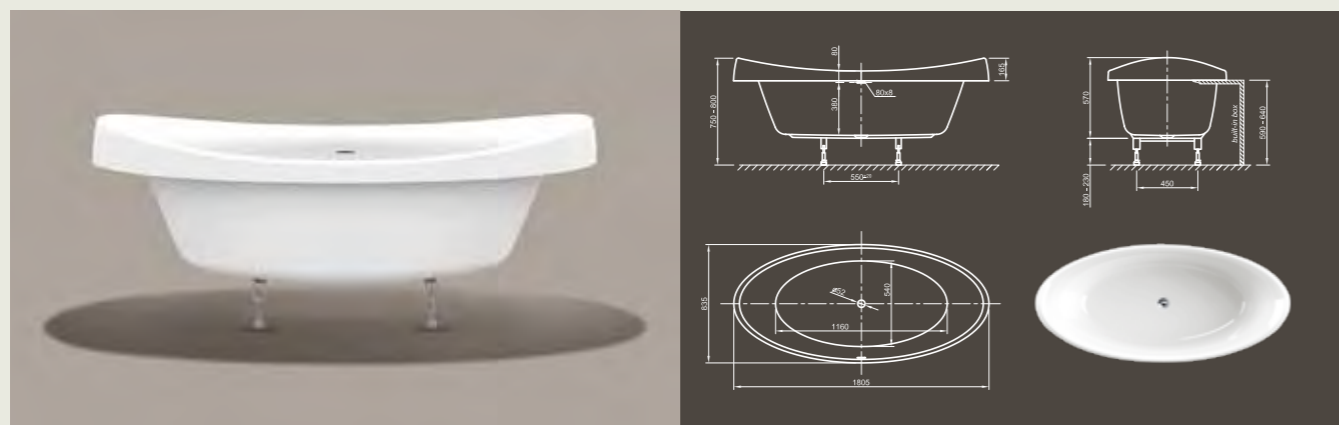

VENICE FIT

Extraordinary design! This modern bathtub has a striking shape and captures you on a journey of mind.

Technical data	
Article-No.	0400-283
Colour	White
Dimensions	1800 x 835 x 745 mm (L x W x H)
Weight	40 kg
Volume	225 l
Bath Waste Kit	Slot overflow & Click-Clack waste, colour chrome, factory fitted
Legs	Special frame system with adjustable legs, factory fitted

Further options see page 50