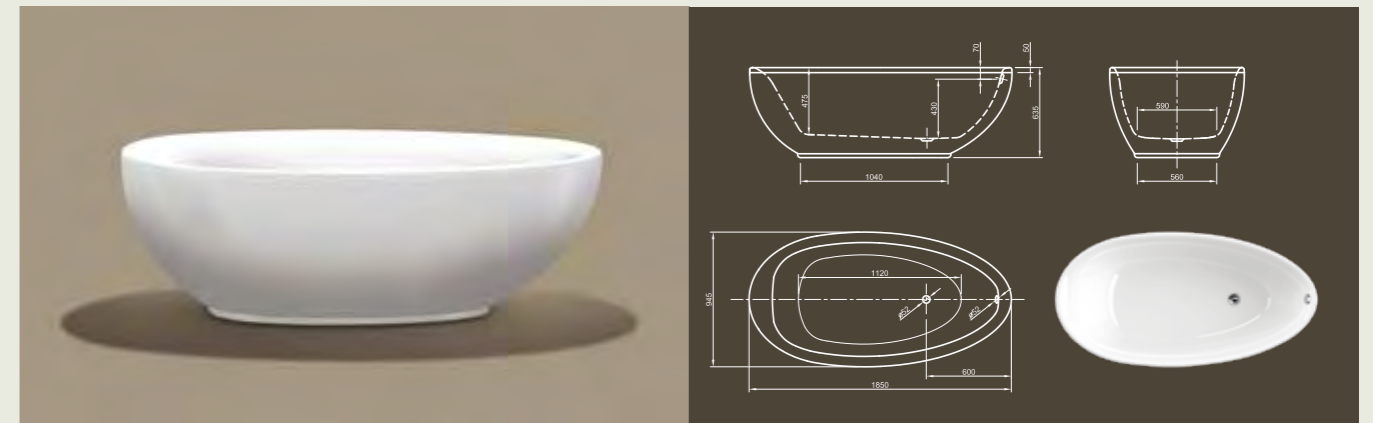

LOUNGE

Pure power of attraction! This modern style bathtub is the space for meditative peace and radiates by its asymmetric egg-shape the feeling of maximal relaxation.

Technical data

Article-No.	0100-089
Colour	White
Dimensions	1850 x 950 x 635 mm (L x W x H)
Weight	53 kg
Volume	265 l
Bath Waste Kit	Click-Clack system, colour chrome, factory fitted

Further options see page 50

COSY

Purism at its best! The embodiment of outstanding and clean design invites you to a luxury bath. Enjoy the minimalism and purism of this new curved design!

Technical data

Article-No.	0100-079
Colour	White
Dimensions	1800 x 850 x 600 mm (L x W x H)
Weight	51 kg
Volume	245 l
Bath Waste Kit	Slot overflow & Click-Clack waste, colour chrome, factory fitted

Further options see page 50