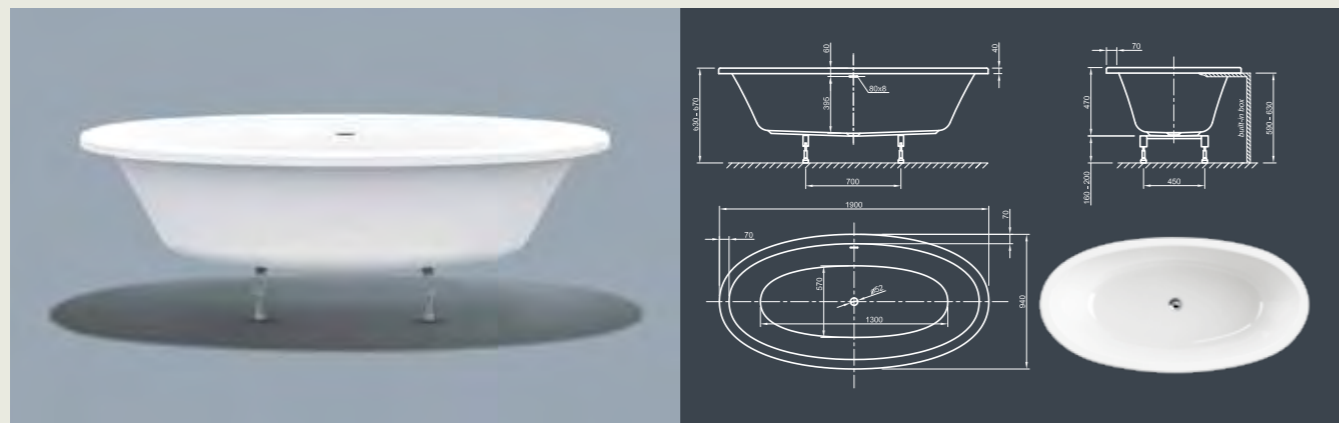

LOOM FIT SPA

Elegance in perfection! Exclusive and spacious design which does ensure an extraordinary relaxing bathing.

Technical data	
Article-No.	0200-288
Colour	White
Dimensions	1900 x 950 x 600 mm (L x W x H)
Weight	58 kg maximum weight (depending on configuration)
Volume	265 l
Bath Waste Kit	Slot overflow & Click-Clack waste, colour chrome, factory fitted
Legs	Special frame system with adjustable legs, factory fitted

Further options see page 70