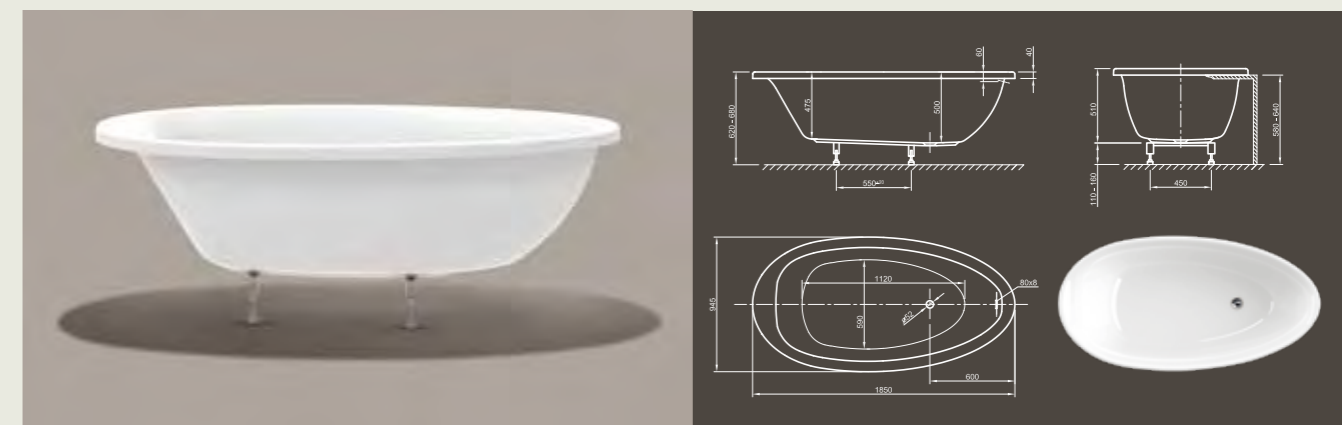

LOUNGE FIT

Pure power of attraction! This modern style bathtub is the space for meditative peace and radiates by its asymmetric egg-shape the feeling of maximal relaxation.

Technical data	
Article-No.	0400-289
Colour	White
Dimensions	1850 x 950 x 635 mm (L x W x H)
Weight	38 kg
Volume	265 l
Bath Waste Kit	Slot overflow & Click-Clack waste, colour chrome, factory fitted
Legs	Special frame system with adjustable legs, factory fitted

Further options see page 50