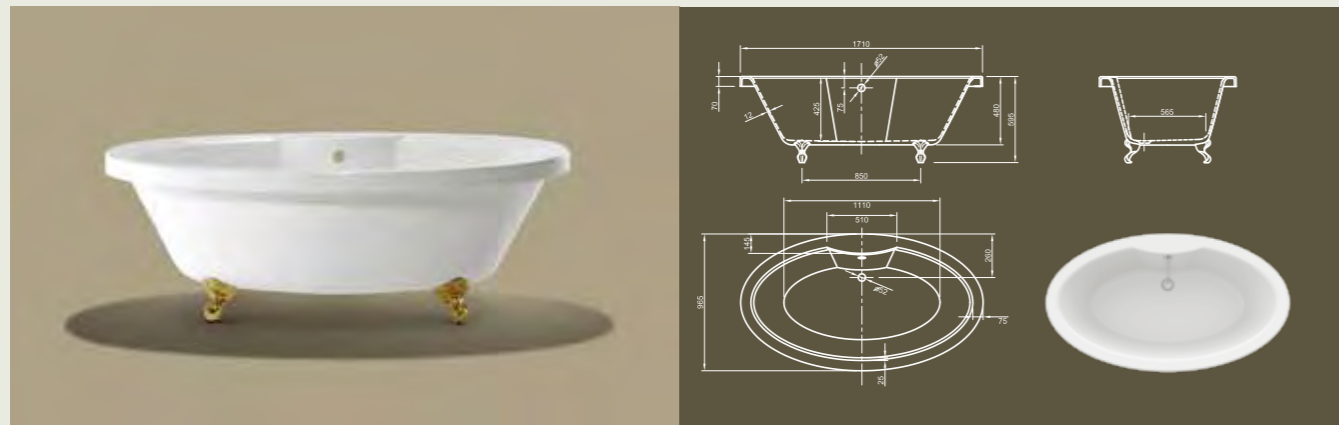

FUTURE

Lovers of classic design watch out! We present our Oval design type bathtub in classical interpretation! Elegant curves and luxury shape in its perfection.

Technical data	
Article-No.	0100-071
Colour	White
Dimensions	1700 x 950 x 600 mm (L x W x H)
Weight	56 kg
Volume	235 l
Bath Waste Kit	Not fitted, to be on separate order
Feet	Ball & Claw feet, colour brass or chrome, factory fitted

Further options see page 50