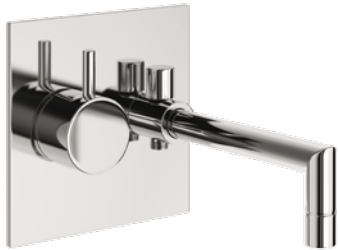

GEOMETRY OVERVIEW

BATH TUB & SHOWER

BATH TUB & SHOWER

Finishes