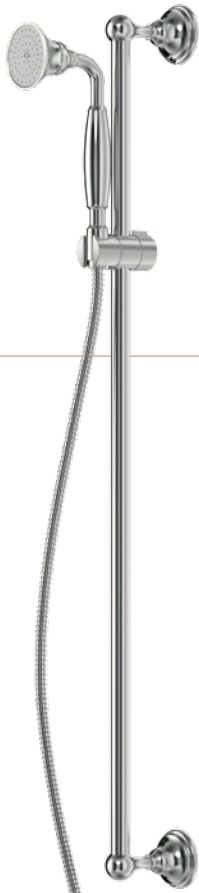

BIDET »

H4040  
Single hole bidet mixer

BATH TUB & SHOWER »

A3766  
4-hole Roman tub set

A3942  
5-hole Roman tub set

Finishes

H4041  
Exposed tub and shower mixer

A5477  
Concealed single lever shower mixer

A5475  
Concealed single lever tub and shower mixer

AA – Chrome

F6 – Antique Nickel

AA F6

H3927  
Personal hand  
shower assembly

AA F6

A3759  
Widespread lavatory set

AA F6