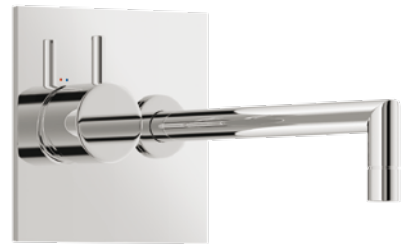

# KITCHEN FITTINGS OVERVIEW

GEOMETRY, IQ, NEW HAVEN, RETRO, VIALA

Finishes

AA

H3131  
**IQ**  
Single lever  
kitchen mixer

AA

F1287  
**GEOMETRY**  
Single lever kitchen mixer

AA