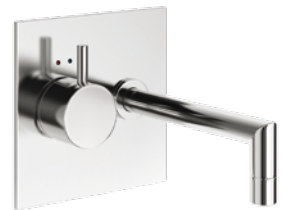

KITCHEN

Finishes