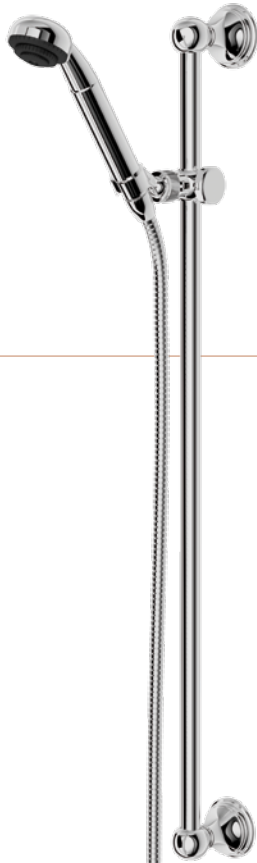

More about RETRO and other JADO products

BIDET