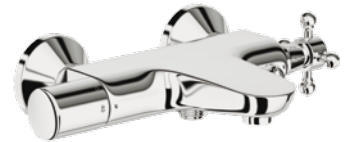

More about RETRO and other JADO products

BIDET

KITCHEN

D7 – Antique Brass

XO – Diamond Finish

*Please refer to the surfaces chart on page 137 for information about the additional surfaces.