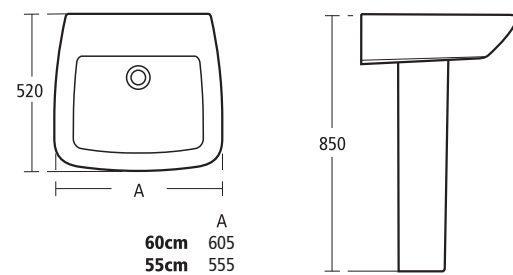

### Ventuno 60cm and 55cm Pedestal basin

- T0432 60cm basin, one tap hole
- T0435 55cm basin, one tap hole
- T4087 Full pedestal