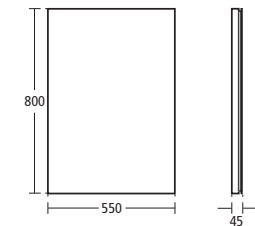

SimplyU 800mm Mirror

N1297 MZ