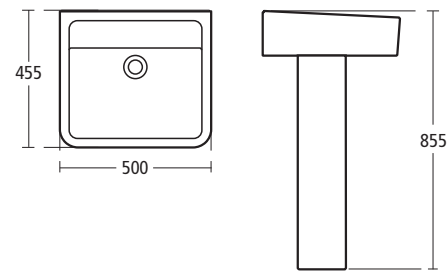

### White 50cm Cube basin

- E1224 50cm cube basin, no tap holes
- E1221 50cm cube basin, one tap hole
- E1222 50cm cube basin, two tap holes
- E1223 50cm cube basin, three tap holes
- E1227 Full pedestal
- E0157 Basin fixing set