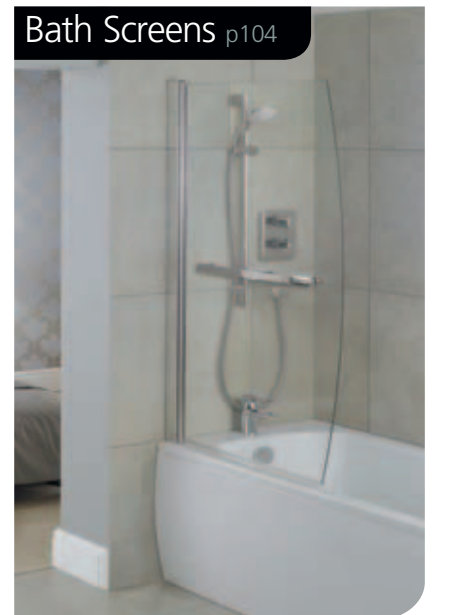

Bath Screens p104