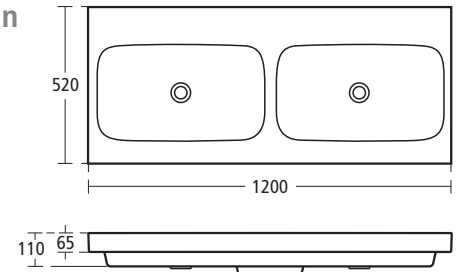

- T0133 No tap holes
- T0160 One tap hole
- T0304 Two tap holes

**SimplyU 80cm Dynamic basin**

- T0134 No tap holes
- T0161 One tap hole
- T0305 Two tap holes

**SimplyU 65cm Dynamic basin**

- T0135 No tap holes
- T0162 One tap hole
- T0306 Two tap holes