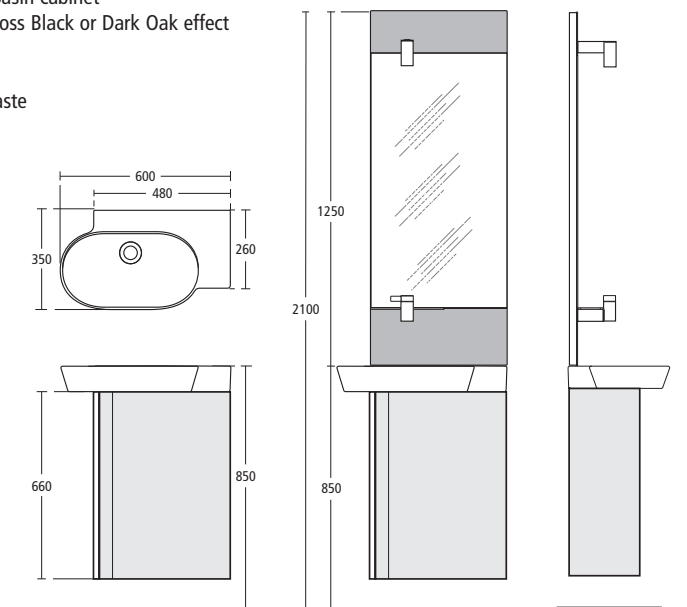

Tonic Guest right-hand unit

- K0704 60cm right-hand basin
- N1068 AA 46cm left-hand mirror with lamp fitting, and integrated basin mixer
- K2190 48cm right/left-hand basin cabinet Beech veneer, Grey, Gloss Black or Dark Oak effect

Also available:

- E0079 AA Chrome bottle trap waste
- N1072 AA Soap dispenser
- N1073 AA Side glass shelf
- N1074 AA Toilet roll holder
- N1075 MY Side hook
- N1065 AA 46cm left-hand mirror with lamp only