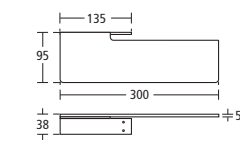

SimplyU Shelf

- N1304 AA Left-hand
- N1306 AA Right-hand