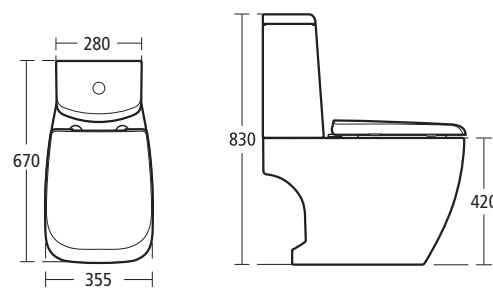

Ventuno Close coupled WC suite

- T3210 Standard close coupled WC bowl with horizontal outlet
- T4228 Close coupled cistern with dual flush valve – 6/4 litres
- T6343 Seat and cover
- T6344 Seat and cover, slow close