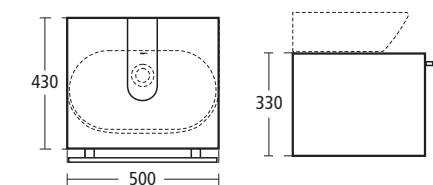

Tonic 50cm Basin unit with one door

K2168 EG One door, Dark Oak veneer

K2168 SV One door, Light Oak veneer

For use with K0686 50cm basin