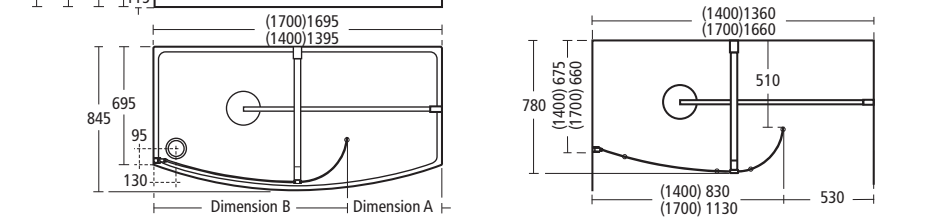

Serenis notes *Please wait for receipt of wetroom pack prior to preparing bathroom for wetroom installation.