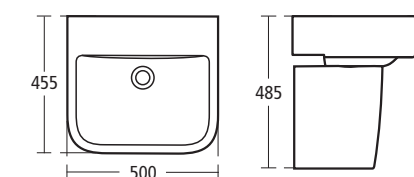

Create: Square 50cm Semi-pedestal basin

- E3100 50cm pedestal/semi-pedestal basin, one tap hole
- E3104 50cm pedestal/semi-pedestal basin, two tap holes
- E3017 Semi-pedestal