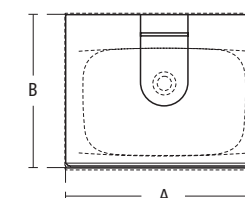

A	B	C
90cm	900	505	320
75cm	750	505	320
65cm	650	505	320
50cm	500	375	320