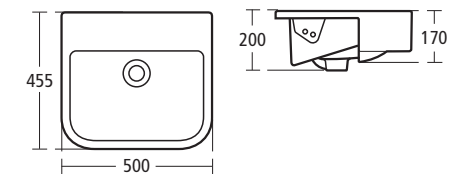

Create: Square 50cm Semi-countertop basin

- E3102 50cm semi-countertop basin, one tap hole
- E3106 50cm semi-countertop basin, two tap holes