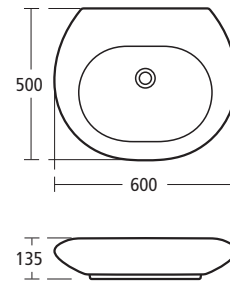

SimplyU 60cm Natural basin

- T0139 No tap holes
- T0166 One tap hole
- T0308 Two tap holes

SimplyU 60cm Natural vessel basin

- T0142 No tap holes

SimplyU 45cm Natural vessel basin

- T0141 No tap holes

SimplyU 550mm Wall mounted basin cupboard unit with pull-down door

1. For use with 60cm Natural basin
2. T7200 DJ Gloss Dark Brown
   - T7200 WG Gloss White
   - T7200 DK Walnut veneer

SimplyU 800mm Wall mounted basin unit with drawer

1. For use with 55 and 65cm Dynamic basin
2. T7201 DJ Gloss Dark Brown
   - T7201 WG Gloss White
   - T7201 DK Walnut veneer

1. For use with 60 and 75cm Natural basin
2. T7202 DJ Gloss Dark Brown
   - T7202 WG Gloss White
   - T7202 DK Walnut veneer

1. For use with 45 and 60cm Natural vessel basin
2. T7203 DJ Gloss Dark Brown
   - T7203 WG Gloss White
   - T7203 DK Walnut veneer

Drawings scale 1:25

SimplyU 1000mm wall mounted basin unit with drawer

1. For use with 55, 65 and 80cm Dynamic basin
2. T7205 DJ Gloss Dark Brown
   - T7205 WG Gloss White
   - T7205 DK Walnut veneer

1. For use with 45 and 60cm Natural vessel basin
2. T7206 DJ Gloss Dark Brown
   - T7206 WG Gloss White
   - T7206 DK Walnut veneer

SimplyU 1200mm Wall mounted basin unit with drawer

1. For use with Dynamic double basin
2. T7212 DJ Gloss Dark Brown
   - T7212 WG Gloss White
   - T7212 DK Walnut veneer

1. For use with 55, 65 and 80cm Dynamic basin
2. T7208 DJ Gloss Dark Brown
   - T7208 WG Gloss White
   - T7208 DK Walnut veneer

SimplyU 800mm Wall mounted basin shelf

1. For use with 60cm Natural basin
2. T7213 DJ Gloss Dark Brown
   - T7213 WG Gloss White
   - T7213 DK Walnut veneer

1. For use with 45 and 60cm Natural vessel basin
2. T7214 DJ Gloss Dark Brown
   - T7214 WG Gloss White
   - T7214 DK Walnut veneer

SimplyU 1200mm Wall mounted basin shelf

1. For use with 55, 65 and 80cm Dynamic basin
2. T7215 DJ Gloss Dark Brown
   - T7215 WG Gloss White
   - T7215 DK Walnut veneer

1. For use with 60 and 75cm Natural basin
2. T7216 DJ Gloss Dark Brown
   - T7216 WG Gloss White
   - T7216 DK Walnut veneer