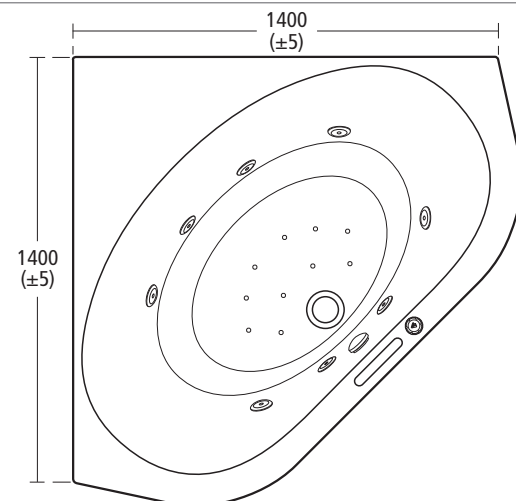

Whirlpools Tonic 140cm corner Twin Plus bath

K6465 140 x 140cm corner bath

Height : floor to rim - 640

Drawings scale 1:25