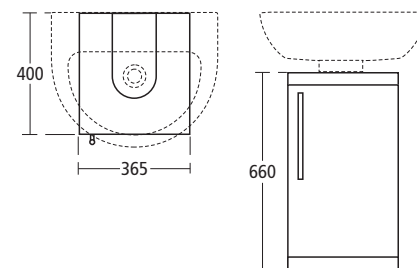

Create 70cm Bath

- E3294 170 x 70cm Idealform bath, no tap holes
- E3194 170cm Unilux front panel
- E3169 70cm Unilux end panel

- L9122 AA Bath shower screen
- L9128 AA Over bath enclosure door

Create 75cm Bath

- E3191 170 x 75cm Idealform bath, no tap holes
- E3194 170cm Unilux front panel
- E3195 75cm Unilux end panel

- L9122 AA Bath shower screen
- L9123 AA Over bath enclosure door

Create 365mm 3/4 Pedestal unit

(Not including handle*, worktop and basin mixer)

- E3311 GA 365mm 3/4 pedestal unit, Oak effect
- E3311 RY 365mm 3/4 pedestal unit, Walnut effect
- E3336 AA Pedestal basin collar, chrome plated
- E3338 AA Handrinse basin collar, chrome plated

For use with:
50 and 40cm Square basins
60 and 55cm Edge basins
45cm Edge handrinse basin
250mm bar handle

Create 365mm Full pedestal unit

(Not including handle**, worktop and basin mixer)

- E3309 GA 365mm full pedestal unit, Oak effect
- E3309 RY 365mm full pedestal unit, Walnut effect
- E3336 AA Pedestal basin collar, chrome plated
- E3338 AA Handrinse basin collar, chrome plated

For use with:
50 and 40cm Square basins
60 and 55cm Edge basins
45cm Edge handrinse basin
385mm bar handle

**for use with 385mm bar handle. See page 154 for product codes.

Create Offset corner bath

- E3176 160 x 105cm Idealform bath, left-hand, no tap holes
- E3177 160 x 105cm Idealform bath, right-hand, no tap holes
- E4815 160 x 105cm Idealform Plus+ bath, left-hand, no tap holes
- E4816 160 x 105cm Idealform Plus+ bath, right-hand, no tap holes
- E3182 Bath panel
- L9125 AA Curved bath screen
- L9127 AA Over bath enclosure door

Create Shower bath

- E3171 170 x 70cm Idealcast bath, left-hand, no tap holes
- E3172 170 x 70cm Idealcast bath, right-hand no tap holes
- E3168 Front panel

- E3169 End panel
- L9120 AA Curved bath shower screen
- L9123 AA Over bath enclosure door