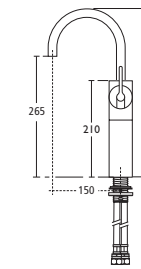

Silver Vessel basin mixer

E0069 AA With no waste