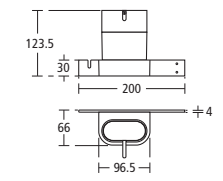

SimplyU Soap dispenser and holder

N1302 AA