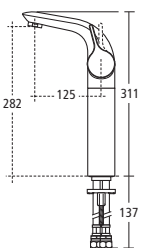

***for use with 550mm bar handle. See page 154 for product codes.