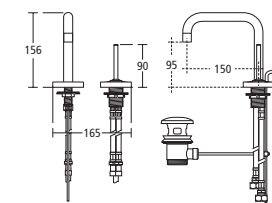

SimplyU Basin mixer

Single lever with two tap holes, high pressure installations only

A4484 AA 206mm cylindrical spout and two round escutcheons with pop-up waste