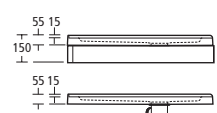

Idealite Quadrant upstand tray

- L6341 Idealite 800 quadrant upstand low profile tray and waste
- L6342 Idealite 900 quadrant upstand low profile tray and waste
- LV69967 Adhesive upstand
- L6310 Idealite Quadrant riser kit
- L6308 Idealite flexible waste pipe

	A	B	C	D	E	F	G
800 x 800	810	810	512	512	260	260	915
900 x 900	910	910	612	612	360	360	1055