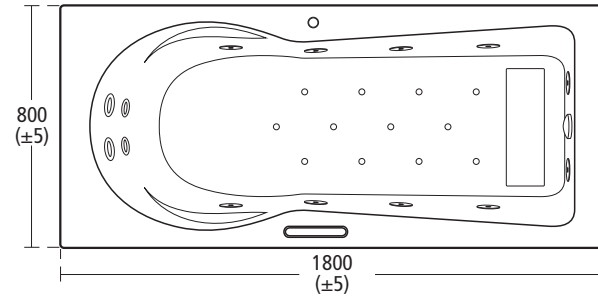

Whirlpools WWW 180cm Supreme Wellness bath

T8998 180 x 80cm left-hand bath
T8997 180 x 80cm right-hand bath (pictured below)

Height : floor to rim - 640