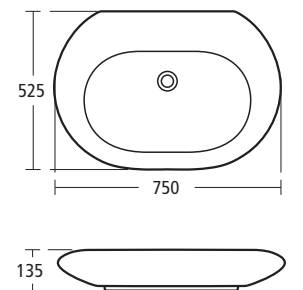

SimplyU 75cm Natural basin

- T0140 No tap holes
- T0167 One tap hole
- T0309 Two tap holes