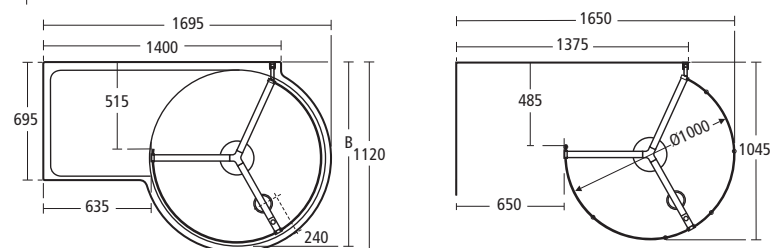

A (opening) See drawing	B (overall adjustment)	
	min	max
	1070	1085

Serenis notes *Please wait for receipt of wetroom pack prior to preparing bathroom for wetroom installation.