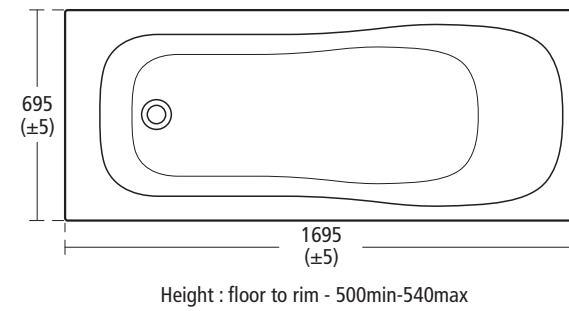

- L9122 AA Bath shower screen
- L9128 AA Over bath enclosure door