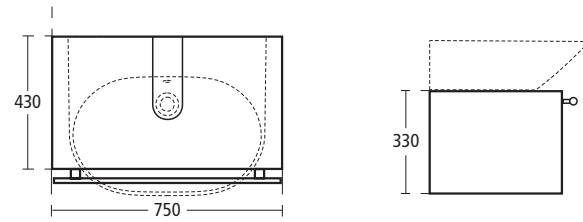

Tonic Furniture finishes