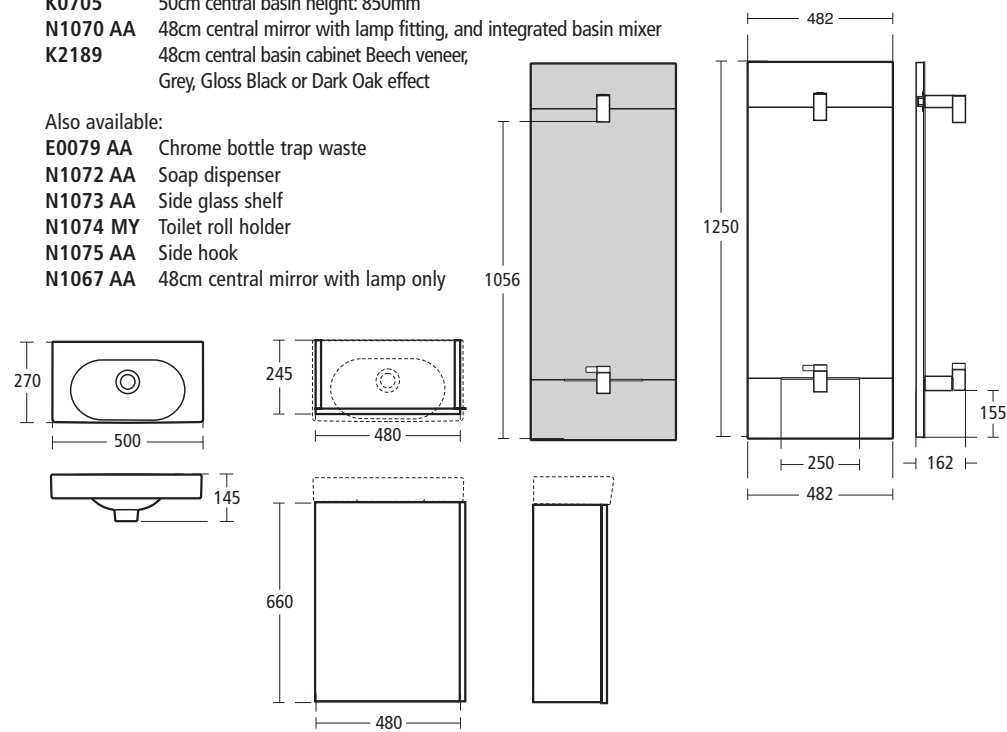

Tonic Guest Central unit

- K0705 50cm central basin height: 850mm
- N1070 AA 48cm central mirror with lamp fitting, and integrated basin mixer
- K2189 48cm central basin cabinet Beech veneer, Grey, Gloss Black or Dark Oak effect

Also available:

- E0079 AA Chrome bottle trap waste
- N1072 AA Soap dispenser
- N1073 AA Side glass shelf
- N1074 MY Toilet roll holder
- N1075 AA Side hook
- N1067 AA 48cm central mirror with lamp only