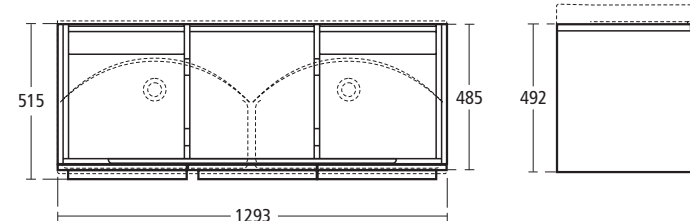

Drawings scale 1:25