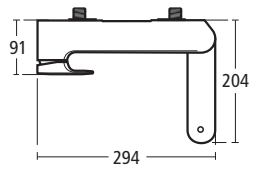

Moments Bath/shower mixer

Single lever, exposed, wall mounted with swivel spout, high pressure installations only

- **A3914 AA** Not including shower kit