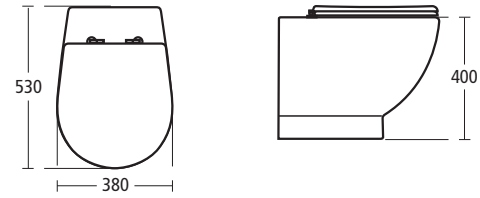

White Back-to-wall WC suite

E0001 Close coupled/back-to-wall WC bowl with horizontal outlet
E0021 Seat and cover