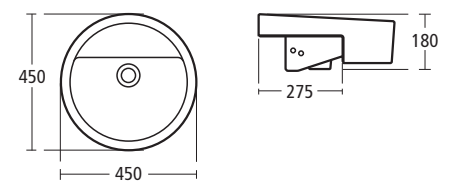

SimplyU Basin mixer

Single lever, built-in, wall mounted

- A4489 AA Cylindrical spout and one oval escutcheon
- A4491 NU Pre-installation kit

SimplyU Basin mixer

Single lever, built-in, wall mounted

- A4482 AA 206mm rectangular spout and one oval escutcheon
- A4491 NU Pre-installation kit

SimplyU Basin mixer

Single lever, built-in, wall mounted

- A4490 AA Cylindrical spout and one rectangular escutcheon
- A4491 NU Pre-installation kit

SimplyU Basin mixer

Single lever, built-in, wall mounted

- A4483 AA 206mm rectangular spout and one rectangular escutcheon
- A4491 NU Pre-installation kit

White pages 20-25

White 50cm Cube basin

- E1224 50cm cube basin, no tap holes
- E1221 50cm cube basin, one tap hole
- E1222 50cm cube basin, two tap holes
- E1223 50cm cube basin, three tap holes
- E1227 Full pedestal
- E0157 Basin fixing set

White 50cm Round basin

- E0117 50cm round basin, no tap holes
- E0007 50cm round basin, one tap hole
- E0008 50cm round basin, two tap holes
- E0026 50cm round basin, two tap holes, without chain hole
- E0009 50cm round basin with three tap holes
- E0015 Full pedestal
- E0157 Basin fixing set

White 40cm Round handrinse basin

- E0119 40cm round handrinse basin, no tap holes
- E0017 40cm round handrinse basin, one tap hole
- E0018 40cm round handrinse basin, two tap holes
- E0079 Contemporary 32 x 75cm seal bottom trap chromium plated

White 40cm Cube vessel basin

No tap holes

- E0036 Vessel basin
- E0095 Vessel fixing bracket

White 40cm Round vessel basin

No tap holes

- E0006 Vessel basin
- E0095 Vessel fixing bracket

White 45cm Round semi-countertop basin

One tap hole

- E0014

White Close coupled WC suite

- E0001 Close coupled/back-to-wall WC bowl with horizontal outlet
- E0002 Cistern with dual flush valve
- E5924 Cistern with single flush valve, 4.5 litres
- E0021 Seat and cover