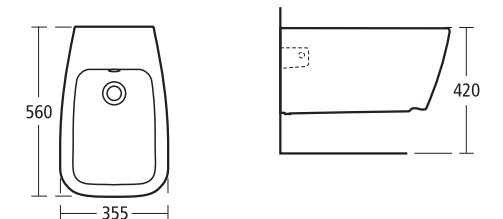

Ventuno Wall mounted bidet

- T5151 Wall hung bidet, one tap hole