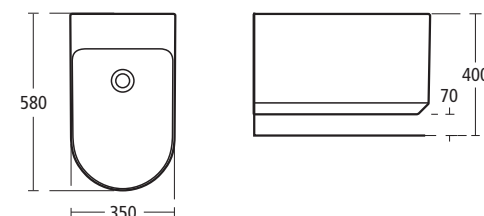

Moments 1600 x 370mm Tall storage unit

K2191 WG Gloss White
K2191 SV Light Oak veneer

Moments Finishes

Moments Close coupled WC suite

K3114 WC bowl with horizontal outlet
K4044 Cistern bottom inlet
K7058 Seat and cover, slow close

Moments Wall mounted WC suite

K3113 WC bowl with horizontal outlet
K7058 Seat and cover, slow close

Moments Wall mounted bidet

One tap hole

K5061

Moments Back-to-wall WC suite

K3116 WC bowl with horizontal outlet
K7058 Seat and cover, slow close

Moments Back-to-wall bidet

One tap hole

K5054

Moments 180cm Bath

K6342 180 x 90cm bath, no tap holes
K6177 180cm front panel
K6178 90cm end panel
K7810 AA Multiplex bath waste and overflow
K7812 AA Multiplex trio bath waste and exofil overflow – working components
A3922 AA Multiplex bath waste and overflow – operating handle and plug cover for K7812 AA

Moments Illuminated bath

K6422 200 x 90cm bath complete with illuminated front panel, no tap holes
K6423 200 x 90cm bath complete with two illuminated front panels, no tap holes
K6179 Curved top end panel
K6340 Flat top wall connection end panel

For island and peninsular installations use 2 x K6179.
For corner installations use K6179 and K6340.
Care must be taken when the bath is installed with wall tiles. Do not tile onto the bath rim. Front panel attached to narrow rim.