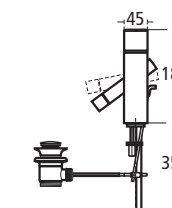

Alfiere pages 60-61

Alfiere Basin/ Bidet mixer

N9786 AA