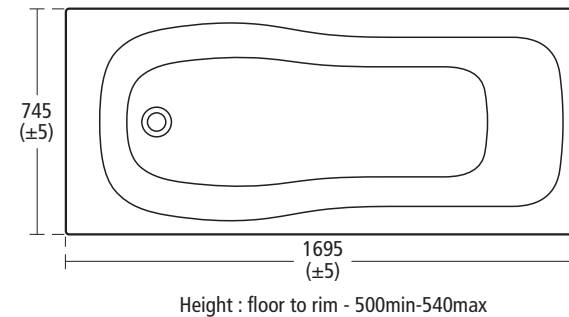

- L9122 AA Bath shower screen
- L9123 AA Over bath enclosure door

Create 365mm 3/4 Pedestal unit

(Not including handle*, worktop and basin mixer)

- E3311 GA 365mm 3/4 pedestal unit, Oak effect
- E3311 RY 365mm 3/4 pedestal unit, Walnut effect
- E3336 AA Pedestal basin collar, chrome plated
- E3338 AA Handrinse basin collar, chrome plated

For use with:
50 and 40cm Square basins
60 and 55cm Edge basins
45cm Edge handrinse basin
250mm bar handle