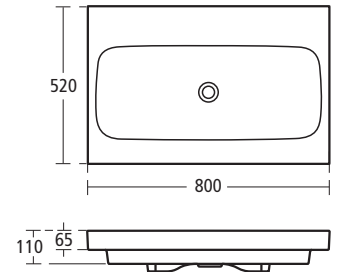

- T0133 No tap holes
- T0160 One tap hole
- T0304 Two tap holes

**SimplyU 80cm Dynamic basin**

- T0134 No tap holes
- T0161 One tap hole
- T0305 Two tap holes

**SimplyU 65cm Dynamic basin**

- T0135 No tap holes
- T0162 One tap hole
- T0306 Two tap holes