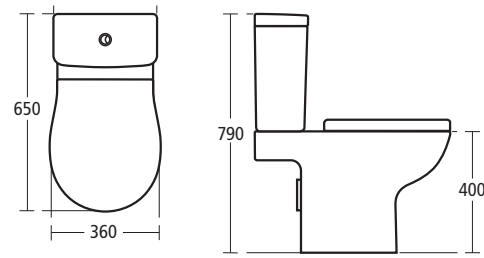

### Create: Edge Close coupled WC suite

- E3012 Close coupled bowl with horizontal outlet
- E3029 Cistern with dual flush valve
- E3034 Seat and cover
- E3044 Seat and cover, slow close