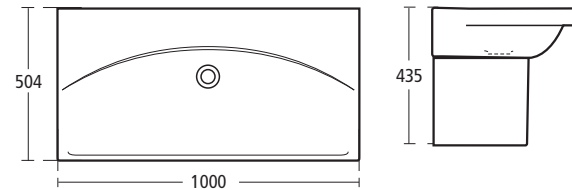

Daylight 130cm Double basin

With IFlow hidden overflow for use with semi-pedestal or cabinet

K0729 130cm double basin
K0071 Semi-pedestal

Daylight 100cm Basin

With IdealFlow hidden overflow for use with semi-pedestal or cabinet

K0728 100cm basin
K0071 Semi-pedestal

Daylight 80cm Basin

With IdealFlow hidden overflow for use with semi-pedestal or cabinet

K0727 80cm basin
K0071 Semi-pedestal

Daylight 70cm Basin

With IdealFlow hidden overflow for use with semi-pedestal or cabinet

K0726 70cm basin
K0071 Semi-pedestal

Daylight 58cm Countertop basin

With IdealFlow hidden overflow

K0730 SV Light Oak effect
K0730 EG Dark Oak effect

Daylight 1300mm Wall mounted vanity basin unit

With two doors and central drawer

K2216 SV Light Oak effect
K2216 EG Dark Oak effect

Drawings scale 1:25

Daylight 1000mm Wall mounted vanity basin unit

With two doors

K2215 SV Light Oak effect
K2215 EG Dark Oak effect

Daylight 800mm Wall mounted vanity basin unit

With two doors

K2214 SV Light Oak effect
K2214 EG Dark Oak effect

Daylight 700mm Wall mounted vanity basin unit

With two doors

K2213 SV Light Oak effect
K2213 EG Dark Oak effect

Daylight 350mm Wall mounted storage unit

With interior drawer

Left-hand hinged door and right-hand extended top
K2220 SV Light Oak effect
K2220 EG Dark Oak effect

Right-hand hinged door and left-hand extended top
K2221 SV Light Oak effect
K2221 EG Dark Oak effect

Daylight 350mm Wall mounted storage unit

With interior drawer

Left-hand hinged door and extended top each side
K2222 SV Light Oak effect
K2222 EG Dark Oak effect

Right-hand hinged door and extended top each side
K2223 SV Light Oak effect
K2223 EG Dark Oak effect

Daylight Infill box

With cosmetic tissue holder and waste container

K2224 SV Light Oak effect
K2224 EG Dark Oak effect

Drawings scale 1:25