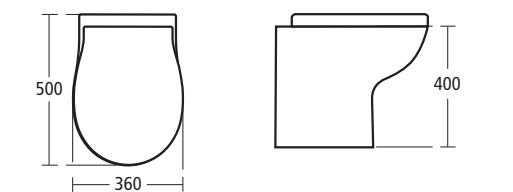

Create: Square Back-to-wall WC suite

- E3013 Back-to-wall WC bowl with horizontal outlet
- E3034 Seat and cover
- E3044 Seat and cover, slow close