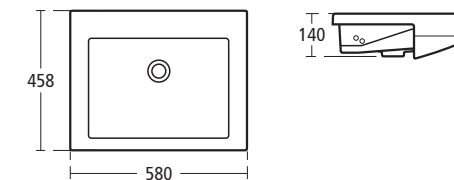

Moments 24cm Shelf

- K2195 WG Gloss White
- K2195 SV Light Oak veneer