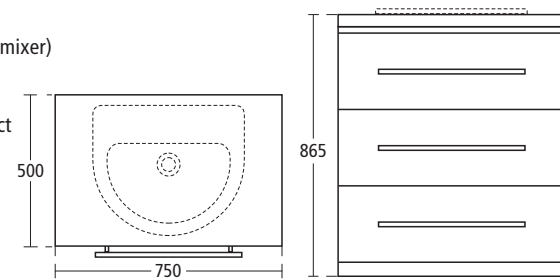

### Create 750mm Vanity chest

(Not including handles\*\*\*, worktop and basin mixer)

- E3313 GA 750mm vanity chest, Oak effect
- E3313 RY 750mm vanity chest, Walnut effect

For use with:  
 50cm Edge countertop basin  
 50cm Square countertop basin  
 40cm Square countertop basin  
 550mm bar handle