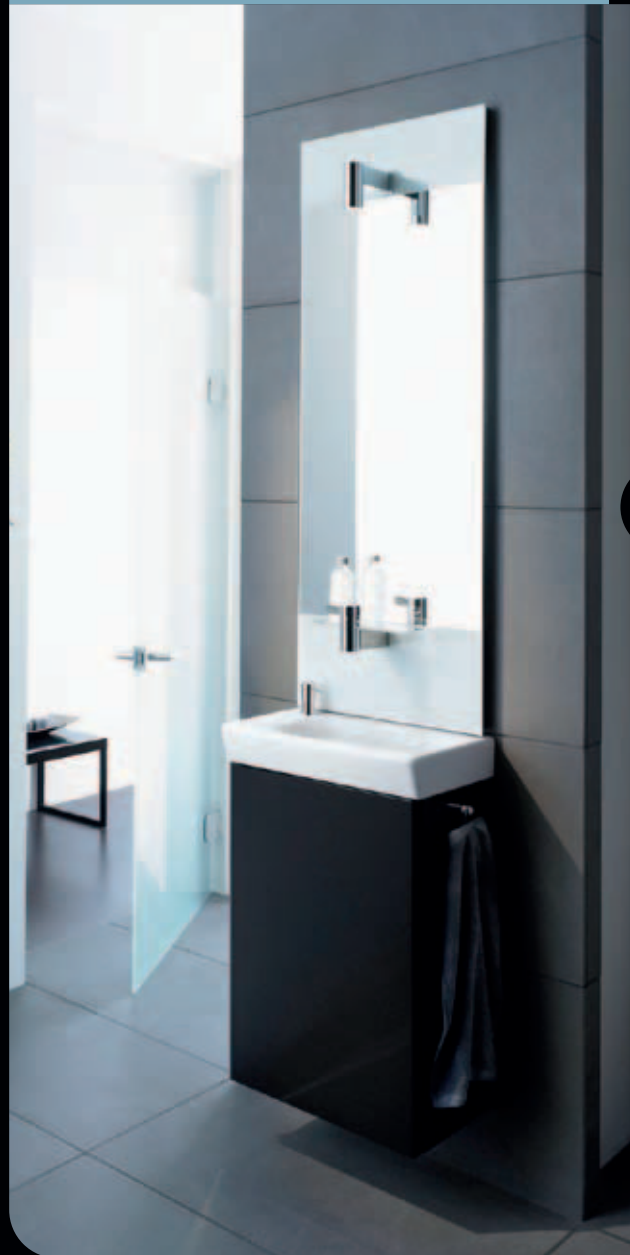

Tonic Guest

Tonic Guest is a great solution for small spaces. Contemporary and beautifully designed products now available in a Dark Oak effect and high Gloss Black, for an ultra-sleek modern bathroom. Design by ARTEFAKT

See p160-161 for the complete Tonic Guest range

Tonic Guest storage

Tonic Guest storage solutions really help to keep things tidy by providing a generous amount of cupboard space to conceal plumbing and store all your bits and pieces.

design

Tonic Guest

Left: 50cm central basin with 48cm central basin cabinet in Gloss Black, 48cm central mirror with lamp and fitting, and integrated basin mixer.

Right: Right-hand basin with 46cm right-hand basin cabinet in Dark Oak effect, 46cm left-hand mirror with lamp and fitting, and integrated basin mixer, soap dispenser, side hook and wall mounted WC suite.