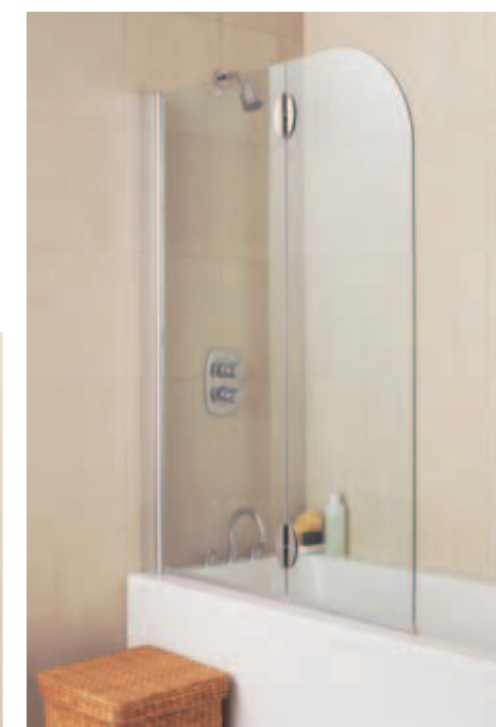

Perfect choice

Bliss

No matter where you need your showering space, Bliss offers comprehensive styles and sizes for alcoves, corners and even your bath. All Bliss enclosures can be specified for either Upstand or Flat Top shower trays.

See p179-181 for the complete Bliss range

Bliss Bath Screen

Above: Add a touch of light elegance to your bath with the Bliss Bath Screen featuring Ideal Standard's deflector seal system for a reassuringly effective water seal. Shown here with the Trevi Outline valve and Trevi Outline fixed overhead. Available size: 1500 x 1130mm.

Bliss Pentagon

Left: Shown here with the Trevi TT Ascari valve and Trevi Moonshadow BC shower kit. Available size: 900mm.

Bliss Quadrant

Far left: Shown here with the Trevi Outline CTV valve and Trevi Outline fixed overhead. Available sizes: 800 and 900mm.

Exquisite design

With 6mm clear safety glass, rise and fall hinges and built-in robe hook, Bliss is an exquisite piece of product design and practicality.

performance