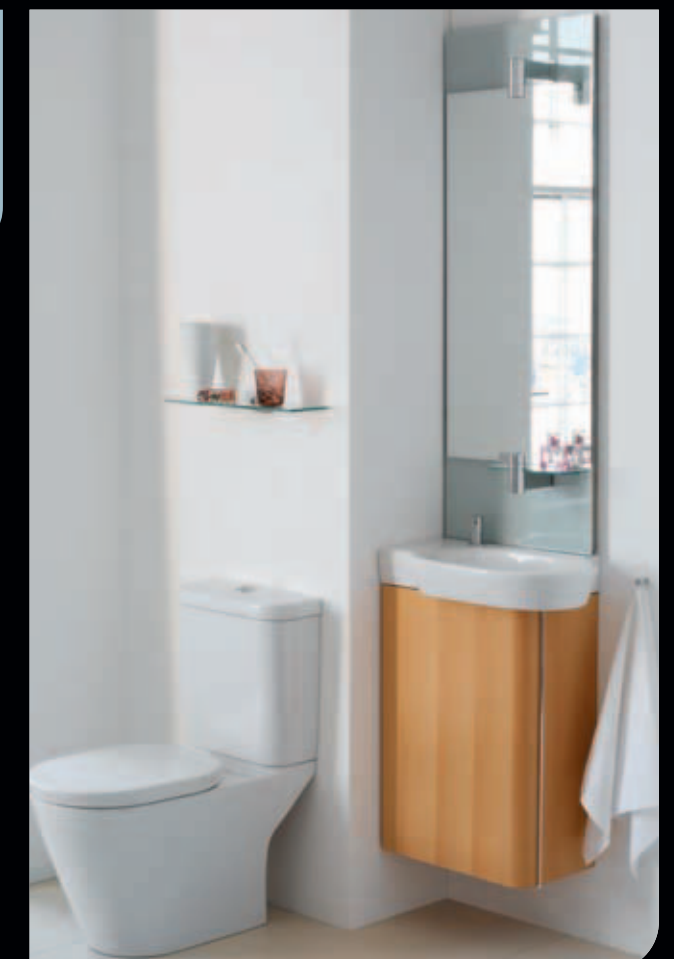

See p160-161 for the complete Tonic Guest range