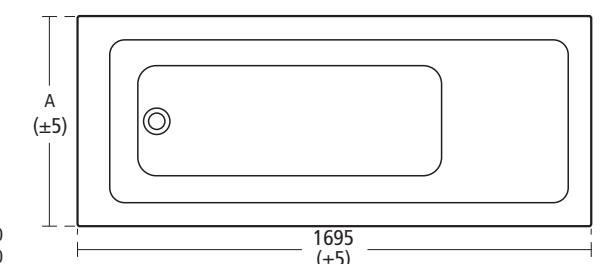

Height : floor to rim - 595

	A	
170 x 70	695	Height : floor to rim 550
170 x 75	745	Height : floor to rim 580