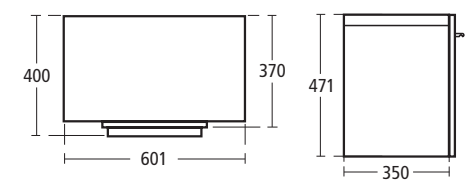

Left-hand hinged door and extended top each side
K2222 SV Light Oak effect
K2222 EG Dark Oak effect

Right-hand hinged door and extended top each side
K2223 SV Light Oak effect
K2223 EG Dark Oak effect