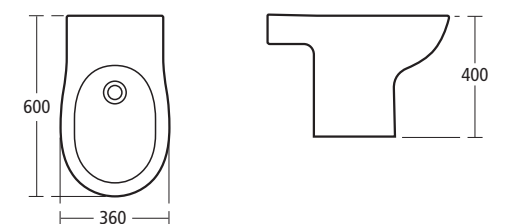

Create: Square Floor standing bidet

- One tap hole
- E3023