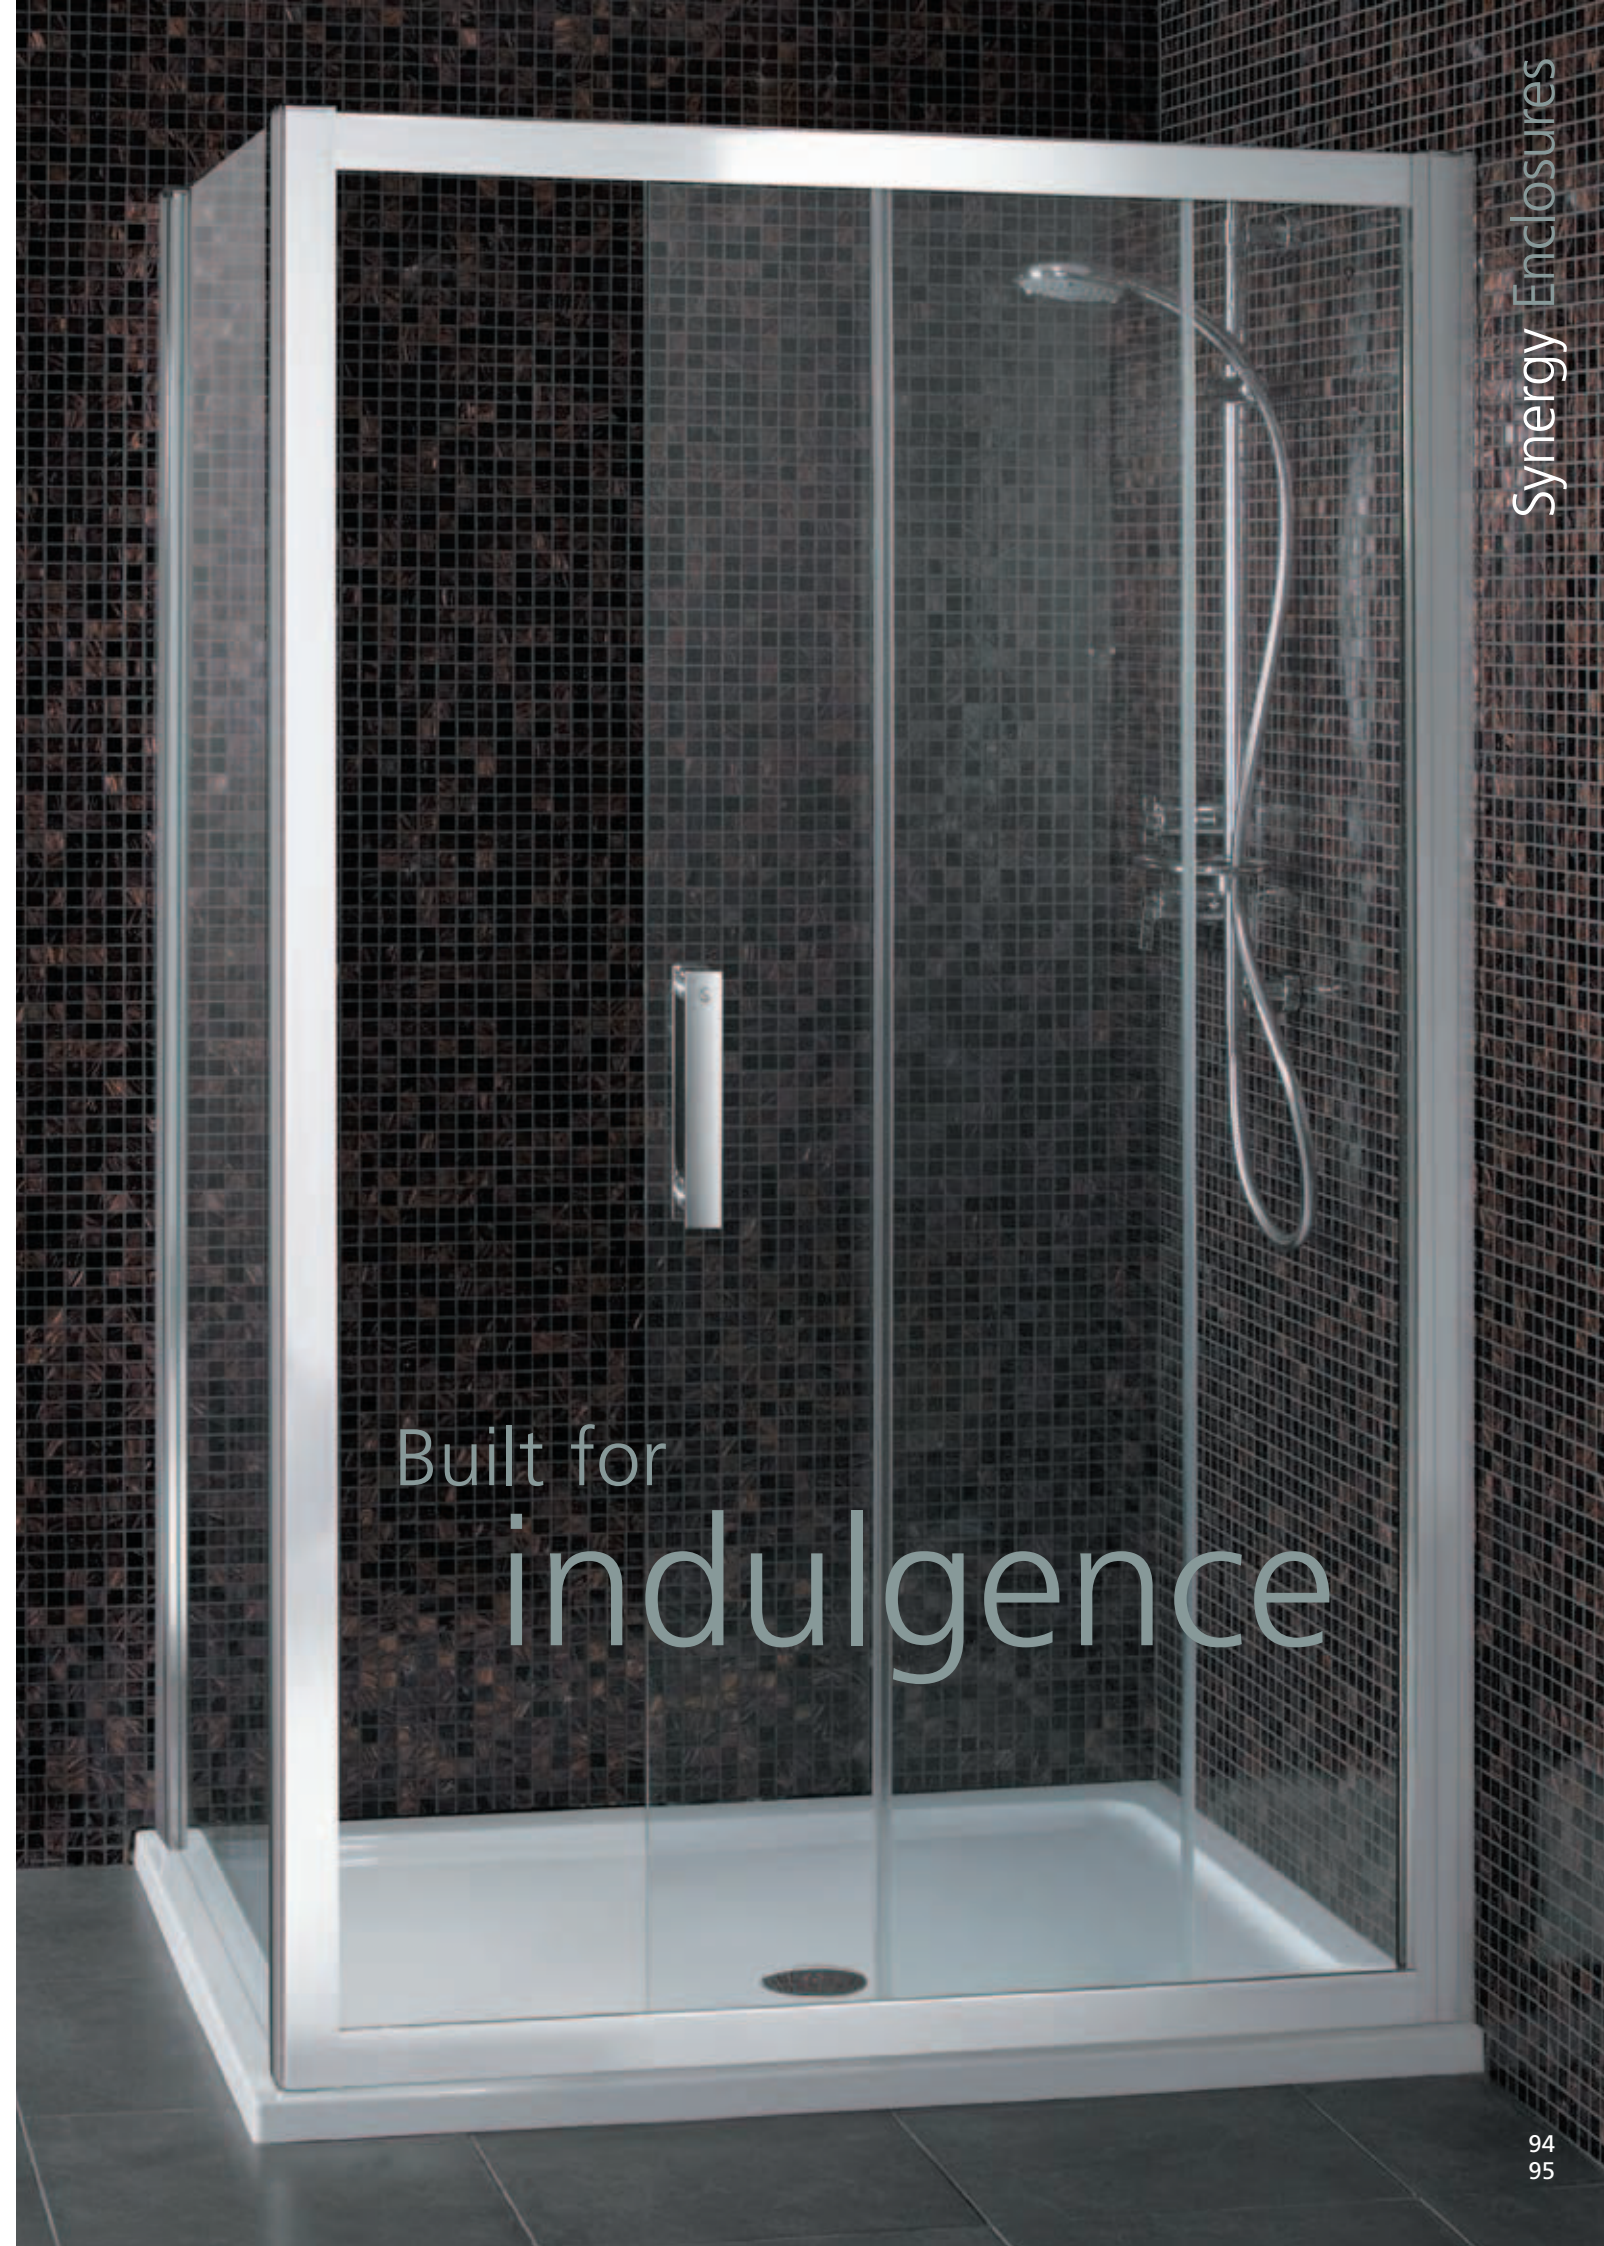

Built for
indulgence