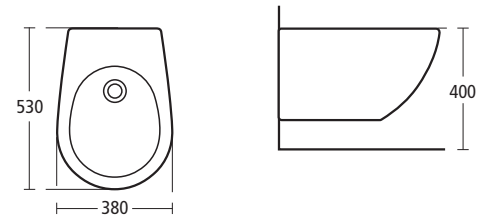

**White Floor standing bidet**

One tap hole  
E0027

**White Wall mounted bidet**

One tap hole  
E0028

**White 170cm Bath**

E0023 170 x 80cm Idealcast bath with no tap holes  
E0024 170cm front panel  
E0025 80cm end panel