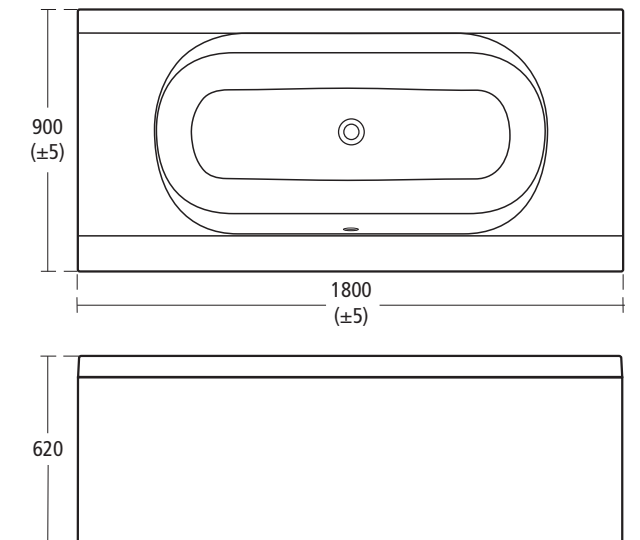

Moments 180cm Bath

K6342 180 x 90cm bath, no tap holes
K6177 180cm front panel
K6178 90cm end panel
K7810 AA Multiplex bath waste and overflow
K7812 AA Multiplex trio bath waste and exofil overflow – working components
A3922 AA Multiplex bath waste and overflow – operating handle and plug cover for K7812 AA