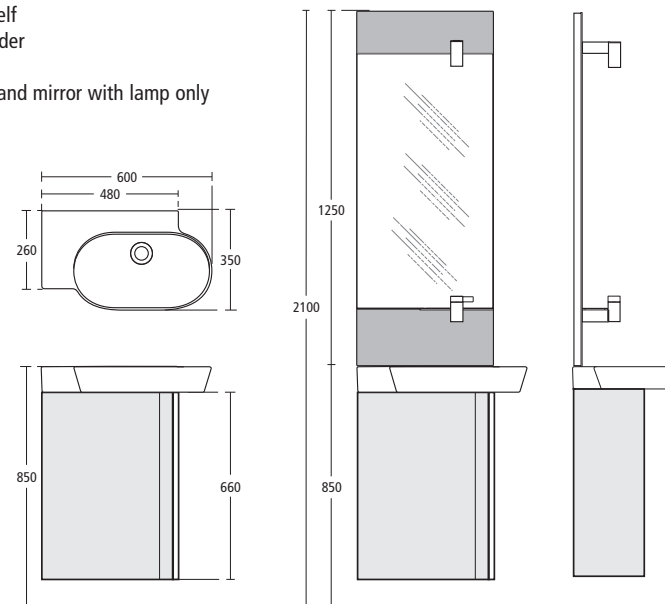

Tonic Guest left-hand unit

- K0703 60cm left-hand basin, height floor to rim: 850mm
- N1069 AA 46cm right-hand mirror with lamp and fitting, and integrated basin mixer
- K2190 48cm right/left-hand basin cabinet Beech veneer, Grey, Gloss Black or Dark Oak effect

Also available:

- E0079 AA Chrome bottle trap waste
- N1072 AA Soap dispenser
- N1073 AA Side glass shelf
- N1074 MY Toilet roll holder
- N1075 AA Side hook
- N1066 AA 46cm right-hand mirror with lamp only