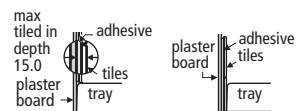

Serenis notes *Please wait for receipt of wetroom pack prior to preparing bathroom for wetroom installation.