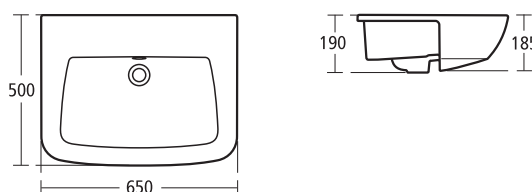

Ventuno 65cm Semi-countertop basin

- T0437 One tap hole