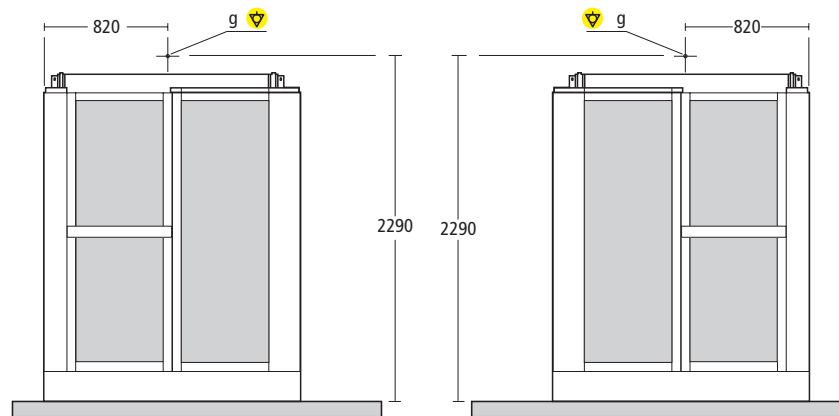

Tris

T6307 C2 Right-hand
T6308 C2 Left-hand

Sizing tolerances ± 5mm

Technical specifications with water inlet/outlet and electrical panel

- Hot water connection
- Cold water connection
- Power supply outlet and equipotential connection cable
- connection cable
- Outlet Ø 40
- All connections must be at floor level. Minimum height of bathroom 250cm for maintenance.

The product will have to be assembled with finished floors and walls.

The product cannot be installed in carpeted areas.

The product can never be set into the wall.

Water saving and safety solutions

The following chart gives an overview of our complete range of mixers and taps including all water saving, time saving and safety features.

Features	Attitude	Silver	Melange	Moments	Alfieri
Ceramic Disc technology – CLUCK*	•	•	•	•	•
Ceramic Disc technology – Multi-port	•	•	•	•	•
Temperature limit stop**	•	•	•	•	•
Cool Body technology***	•	•	•	•	•
Models available					
Basin mixer, single lever	A4592 AA A5535 AA A4597 AA A5536 AA	E0067 AA E0068 AA	A4261 AA A5399 AA	A3903 AA A5565 AA A3906 AA A5566 AA	N9786 AA
Basin mixer, dual control		E0065 AA E0066 AA			
Basin mixer, vessel	A4755 AA A4756 AA	E0069 AA	A4267 AA		N9798 AA
Basin mixer, three tap holes		E0061 AA E0062 AA	A4289 AA		
Basin mixer, wall mounted, three tap holes		E0063 AA E0064 AA	A4263 AA		
Bidet mixer, single lever	A4617 AA	E0073 AA	A4268 AA†	A3909 AA	N9786 AA
Bidet mixer, dual control		E0074 AA			
Bath filler, one tap hole	A4609 AA		A4277 AA	A3921 AA	
Bath filler, two tap holes		E0072 AA			
Bath filler, three tap holes		E0070 AA			
Bath filler, wall mounted, three tap holes		E0071 AA			
Bath filler, thermostatic rim mounted, two tap holes			A4283 AA		
Bath/shower mixer rim mounted, two tap holes			A4278 AA		
Bath/shower mixer, four tap holes			A4335 AA	A3920 AA‡	
Bath/shower mixer, thermostatic, rim mounted, two tap holes	A4616 AA		A4284 AA		
Bath/shower mixer, thermostatic, exposed			A4337 AA		
Bath/shower mixer, manual, exposed				A3914 AA	N9812 AA
Shower mixer, manual, exposed				A3910 AA	N9788 AA
Bath/shower mixer, manual, built-in				A3912 AA	
Shower mixer, manual, diverter built-in				A3916 AA	
Shower mixer, thermostatic, exposed	A4613 AA		A4336 AA		
Built-in shower faceplate and handles, TT valve	A4615 AA & A3969 NU	A3642 AA & A3969 NU	A4290 AA & A3969 NU	A3918 AA & A3969 NU	
Built-in central shower faceplate and handles, TT Valve			A4291 AA & A3970 NU	A3919 AA & A3970 NU	
Shower mixer, built-in thermostatic		A5599 AA & A5600 AA		A5597 AA & A5598 AA	
Side valves, Idealfill		A3998 AA & E6791 AA			
Shower column				K6190 AA	
Shower kit, flexible					A4942 AA
Shower kit, fixed overhead					
Control valve, built-in				A4018 AA	
Three-way diverter				A4019 AA	
Shower station, wall mounted					F1091 AA
Shower hose and handset					A4943 AA
Kitchen mixers single lever, dual control		E0078 AA & E0083 AA & E0084 AA