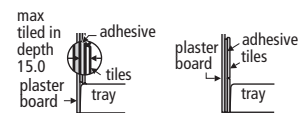

Serenis 90° Alcove enclosure

- **L8377 AA** 90° Alcove, 1400mm
- **L5246** Shower tray, 1400mm, right-hand
- **L5245** Shower tray, 1400mm, left-hand
- **L8379 AA** 90° Alcove, 1200mm
- **L5248** Shower tray, 1200mm, right-hand
- **L5247** Shower tray, 1200mm, left-hand
- **L8386 AA** Wetroom pack*, water delivery system not available on Serenis 90° models

A (opening) 485mm	B (overall adjustment)	
	min	max
1400 Unit	843	858
1200 Unit	643	658