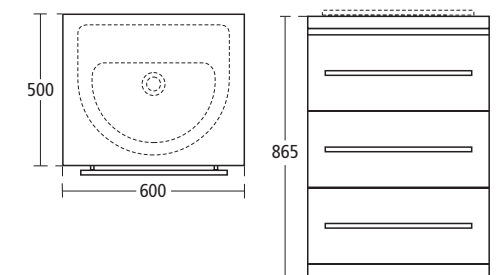

**for use with 250mm bar handle, **for use with 385mm bar handle. See page 154 for product codes.