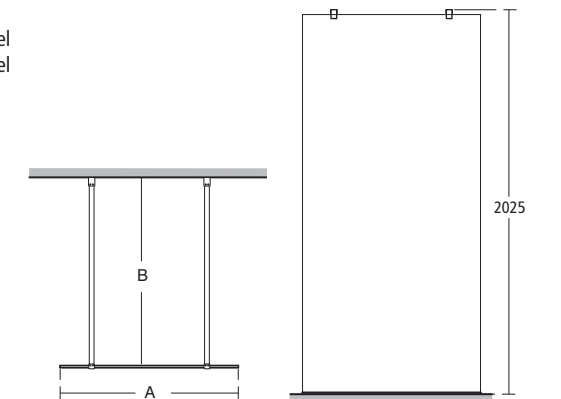

Synergy Dual access corner, alcove or peninsular wetroom

- L6220 EO 700mm Wetroom panel
- L6221 EO 760mm Wetroom panel
- L6222 EO 800mm Wetroom panel
- L6223 EO 900mm Wetroom panel
- L6224 EO 1000mm Wetroom panel
- L6225 EO 1200mm Wetroom panel
- L6226 EO 1400mm Wetroom panel
- L6227 EO 1600mm Wetroom panel
- L6229 EO Straight bracing bracket

Panel	Dim.A	Dim.B
700	638	650 - 994
760	698	650 - 994
800	738	650 - 994
900	838	650 - 994
1000	938	650 - 994
1200	1138	650 - 994
1400	1338	650 - 994
1600	1538	650 - 994

Recommended opening minimum 500mm

A – Panel size of your choice
B – 2 x Straight bracing bracket