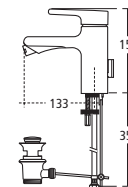

- A4617 AA With pop-up waste