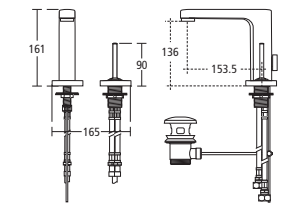

SimplyU Basin mixer

Single lever with two tap holes, high pressure installations only

A4477 AA Rectangular spout and two round escutcheons with pop-up waste