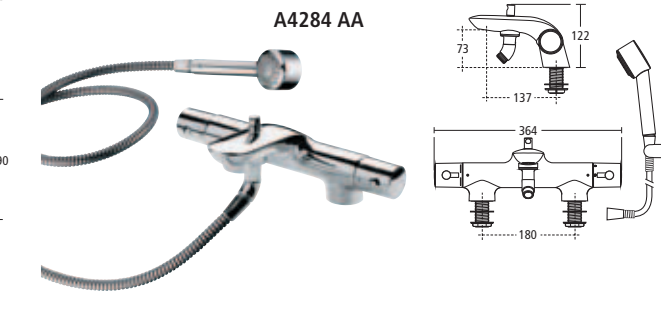

Melange Bath/shower mixer

Rim mounted, thermostatic with two tap holes and shower kit, high pressure installations only

A4284 AA