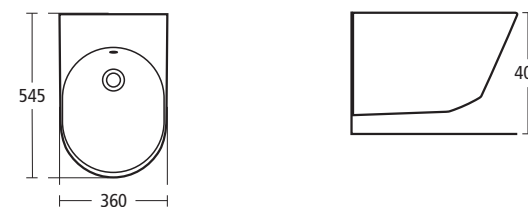

Tonic Wall mounted bidet

One tap hole

K5050