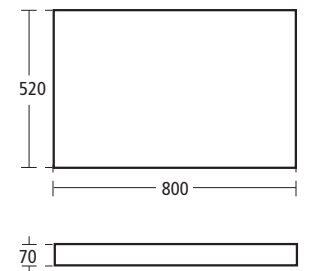

SimplyU 60cm Natural basin

- T0139 No tap holes
- T0166 One tap hole
- T0308 Two tap holes

SimplyU 60cm Natural vessel basin

- T0142 No tap holes

SimplyU 45cm Natural vessel basin

- T0141 No tap holes

SimplyU 550mm Wall mounted basin cupboard unit with pull-down door

1. For use with 60cm Natural basin
2. T7200 DJ Gloss Dark Brown
   - T7200 WG Gloss White
   - T7200 DK Walnut veneer

SimplyU 800mm Wall mounted basin unit with drawer

1. For use with 55 and 65cm Dynamic basin
2. T7201 DJ Gloss Dark Brown
   - T7201 WG Gloss White
   - T7201 DK Walnut veneer

1. For use with 60 and 75cm Natural basin
2. T7202 DJ Gloss Dark Brown
   - T7202 WG Gloss White
   - T7202 DK Walnut veneer

1. For use with 45 and 60cm Natural vessel basin
2. T7203 DJ Gloss Dark Brown
   - T7203 WG Gloss White
   - T7203 DK Walnut veneer

Drawings scale 1:25

SimplyU 1000mm wall mounted basin unit with drawer

1. For use with 55, 65 and 80cm Dynamic basin
2. T7205 DJ Gloss Dark Brown
   - T7205 WG Gloss White
   - T7205 DK Walnut veneer

1. For use with 45 and 60cm Natural vessel basin
2. T7206 DJ Gloss Dark Brown
   - T7206 WG Gloss White
   - T7206 DK Walnut veneer

SimplyU 1200mm Wall mounted basin unit with drawer

1. For use with Dynamic double basin
2. T7212 DJ Gloss Dark Brown
   - T7212 WG Gloss White
   - T7212 DK Walnut veneer

1. For use with 55, 65 and 80cm Dynamic basin
2. T7208 DJ Gloss Dark Brown
   - T7208 WG Gloss White
   - T7208 DK Walnut veneer

SimplyU 800mm Wall mounted basin shelf

1. For use with 60cm Natural basin
2. T7213 DJ Gloss Dark Brown
   - T7213 WG Gloss White
   - T7213 DK Walnut veneer

1. For use with 45 and 60cm Natural vessel basin
2. T7214 DJ Gloss Dark Brown
   - T7214 WG Gloss White
   - T7214 DK Walnut veneer

SimplyU 1200mm Wall mounted basin shelf

1. For use with 55, 65 and 80cm Dynamic basin
2. T7215 DJ Gloss Dark Brown
   - T7215 WG Gloss White
   - T7215 DK Walnut veneer

1. For use with 60 and 75cm Natural basin
2. T7216 DJ Gloss Dark Brown
   - T7216 WG Gloss White
   - T7216 DK Walnut veneer