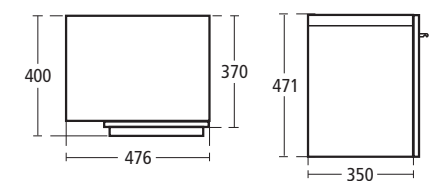

Left-hand hinged door and right-hand extended top
K2220 SV Light Oak effect
K2220 EG Dark Oak effect

Right-hand hinged door and left-hand extended top
K2221 SV Light Oak effect
K2221 EG Dark Oak effect