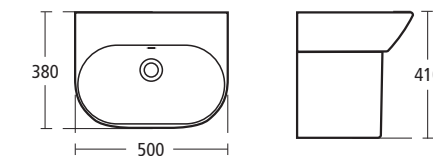

Tonic 50cm Handrinse basin

K0686 50cm handrinse basin, one tap hole

E0079 Chrome bottle trap waste

K0072 Small semi-pedestal