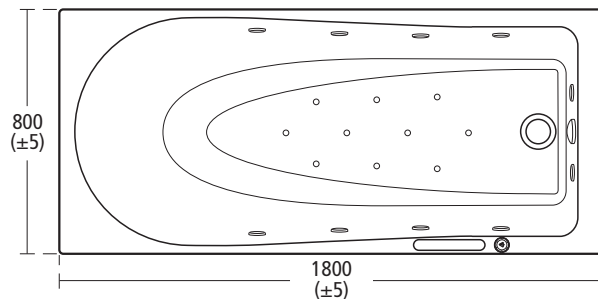

Whirlpools Tonic 180cm Twin Plus bath

K6046 180 x 80cm left-hand bath
K6463 180 x 80cm right-hand bath (pictured below)

Height : floor to rim - 640