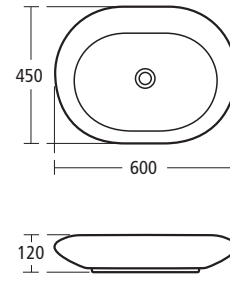

SimplyU 60cm Natural basin

- T0139 No tap holes
- T0166 One tap hole
- T0308 Two tap holes

SimplyU 60cm Natural vessel basin

- T0142 No tap holes

SimplyU 45cm Natural vessel basin

- T0141 No tap holes

SimplyU 550mm Wall mounted basin cupboard unit with pull-down door

1. For use with 60cm Natural basin
2. T7200 DJ Gloss Dark Brown
   - T7200 WG Gloss White
   - T7200 DK Walnut veneer

SimplyU 800mm Wall mounted basin unit with drawer

1. For use with 55 and 65cm Dynamic basin
2. T7201 DJ Gloss Dark Brown
   - T7201 WG Gloss White
   - T7201 DK Walnut veneer

1. For use with 60 and 75cm Natural basin
2. T7202 DJ Gloss Dark Brown
   - T7202 WG Gloss White
   - T7202 DK Walnut veneer

1. For use with 45 and 60cm Natural vessel basin
2. T7203 DJ Gloss Dark Brown
   - T7203 WG Gloss White
   - T7203 DK Walnut veneer

Drawings scale 1:25

SimplyU 1000mm wall mounted basin unit with drawer

1. For use with 55, 65 and 80cm Dynamic basin
2. T7205 DJ Gloss Dark Brown
   - T7205 WG Gloss White
   - T7205 DK Walnut veneer

1. For use with 45 and 60cm Natural vessel basin
2. T7206 DJ Gloss Dark Brown
   - T7206 WG Gloss White
   - T7206 DK Walnut veneer

SimplyU 1200mm Wall mounted basin unit with drawer

1. For use with Dynamic double basin
2. T7212 DJ Gloss Dark Brown
   - T7212 WG Gloss White
   - T7212 DK Walnut veneer

1. For use with 55, 65 and 80cm Dynamic basin
2. T7208 DJ Gloss Dark Brown
   - T7208 WG Gloss White
   - T7208 DK Walnut veneer

SimplyU 800mm Wall mounted basin shelf

1. For use with 60cm Natural basin
2. T7213 DJ Gloss Dark Brown
   - T7213 WG Gloss White
   - T7213 DK Walnut veneer

1. For use with 45 and 60cm Natural vessel basin
2. T7214 DJ Gloss Dark Brown
   - T7214 WG Gloss White
   - T7214 DK Walnut veneer

SimplyU 1200mm Wall mounted basin shelf

1. For use with 55, 65 and 80cm Dynamic basin
2. T7215 DJ Gloss Dark Brown
   - T7215 WG Gloss White
   - T7215 DK Walnut veneer

1. For use with 60 and 75cm Natural basin
2. T7216 DJ Gloss Dark Brown
   - T7216 WG Gloss White
   - T7216 DK Walnut veneer