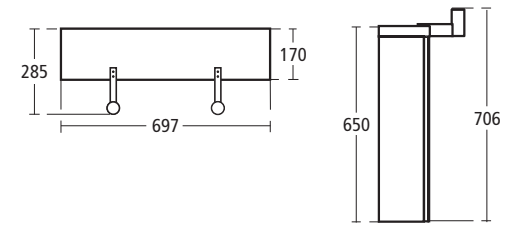

Daylight 700mm Mirrored wall unit with lights

- K2230 SV Light Oak effect
- K2230 EG Dark Oak effect