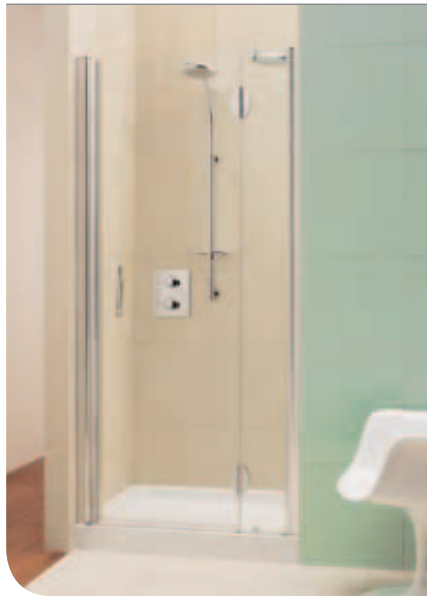

Bliss Alcove enclosure

- **L9170 AA** 800mm Flat top alcove hinged shower door and infill panel, right-hand
- **L9171 AA** 800mm Flat top alcove hinged shower door and infill panel, left-hand
- **L9172 AA** 900mm Flat top alcove hinged shower door and infill panel, right-hand
- **L9173 AA** 900mm Flat top alcove hinged shower door and infill panel, left-hand
- **L8911 AA** 800mm Upstand alcove hinged shower door and infill panel, right-hand
- **L8910 AA** 800mm Upstand alcove hinged shower door and infill panel, left-hand
- **L8913 AA** 900mm Upstand alcove hinged shower door and infill panel, right-hand
- **L8912 AA** 900mm Upstand alcove hinged shower door and infill panel, left-hand
- **L6344** 800mm Flat top shower tray
- **L6345** 900mm Flat top shower tray
- **L6350** 800mm Upstand shower tray
- **L6351** 900mm Upstand shower tray
- **L6356** 800mm Riser kit
- **L6357** 900mm Riser kit

Unit	A	B (overall adjustment)	
		min	max
800 (Upstand)	445	752	792
900 (Upstand)	545	852	892
800 (Flat top)	470	777	810
900 (Flat top)	570	877	910

Bliss Quadrant enclosure

- **L9176 AA** 800mm Flat top quadrant hinged shower door and panel, right-hand
- **L9177 AA** 800mm Flat top quadrant hinged shower door and panel, left-hand
- **L9178 AA** 900mm Flat top quadrant hinged shower door and panel, right-hand
- **L9179 AA** 900mm Flat top quadrant hinged shower door and panel, left-hand
- **L8917 AA** 800mm Upstand quadrant hinged shower door and panel, right-hand
- **L8916 AA** 800mm Upstand quadrant hinged shower door and panel, left-hand
- **L8919 AA** 900mm Upstand quadrant hinged shower door and panel, right-hand
- **L8918 AA** 900mm Upstand quadrant hinged shower door and panel, left-hand
- **L6347** 800mm Quadrant flat top shower tray
- **L6348** 900mm Quadrant flat top shower tray
- **L6353** 800mm Quadrant upstand shower tray
- **L6354** 900mm Quadrant upstand shower tray
- **L6359** Quadrant riser kit