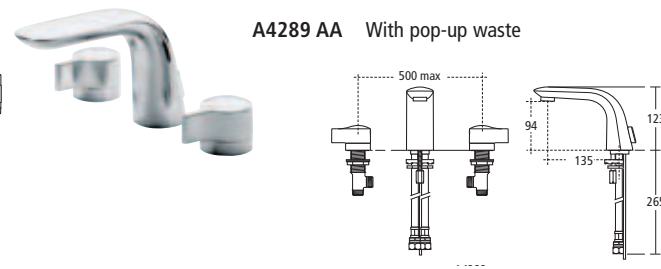

Melange Basin mixer

Dual control with three tap holes

A4289 AA With pop-up waste