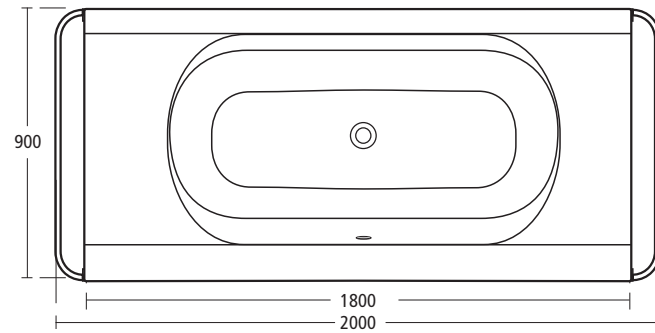

Moments Furniture bath

- **K6429 SV** Bath complete with front panel and two furniture end units, no tap holes
- **K6427 SV** Bath complete with front panel and left-hand furniture end unit, no tap holes
- **K6428 SV** Bath complete with front panel and right-hand furniture end unit, no tap holes
  Care must be taken when the bath is installed with wall tiles. Do not tile onto the bath rim. Front panel attached to wide rim.

Moments Basin mixer

Single lever with pop-up waste, one tap hole

- **A3903 AA** With pop-up waste
- **A5565 AA** With no waste

Moments Handrinse basin mixer

Single lever with pop-up waste, one tap hole

- **A3906** With pop-up waste
- **A5566** With no waste

Moments Bidet mixer

Single lever with pop-up waste, one tap hole

- **A3909**

Moments Bath filler

Single lever, one tap hole

- **A3921**

Moments Bath/shower mixer

Single lever, built-in with diverter, high pressure installations only

- **A3916** Not including spout or shower kit

Moments Shower valve

Thermostatic, Trevi TT, built-in

- **A3970 NU** Shower valve
- **A3919** Faceplate

Moments Shower valve

Single lever, built-in manual, high pressure installations only

- **A3912** Not including shower kit

Moments Shower valve

Thermostatic, Trevi TT, built-in with diverter

- **A3969 NU** Shower valve
- **A3918** Faceplate

Moments Shower column

High pressure installations only

- **K6190 AA** Polished stainless steel

Moments Bath/shower mixer

Single lever, exposed, wall mounted with swivel spout, high pressure installations only

- **A3914 AA** Not including shower kit

Moments Shower valve

Single lever, exposed manual, high pressure installations only

- **A3910 AA** Not including shower kit

Moments Bath spout

Wall mounted with swivel spout

- **A3923 AA**

Moments Control valve

Built-in, high pressure installations only

- **A4018 AA**

Moments Three-way diverter

Built-in, high pressure installations only