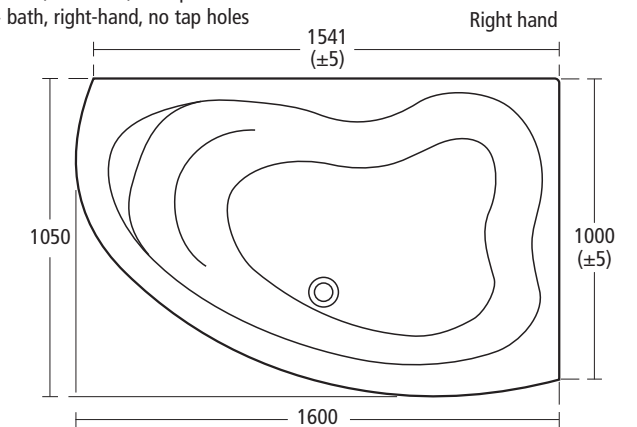

Create Offset corner bath

- E3176 160 x 105cm Idealform bath, left-hand, no tap holes
- E3177 160 x 105cm Idealform bath, right-hand, no tap holes
- E4815 160 x 105cm Idealform Plus+ bath, left-hand, no tap holes
- E4816 160 x 105cm Idealform Plus+ bath, right-hand, no tap holes
- E3182 Bath panel
- L9125 AA Curved bath screen
- L9127 AA Over bath enclosure door