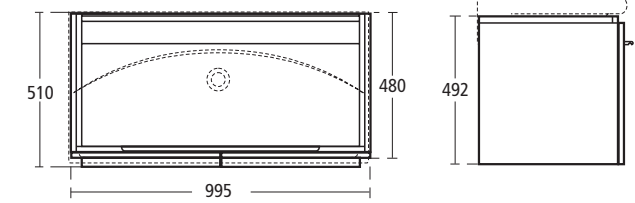

K2215 SV Light Oak effect
K2215 EG Dark Oak effect