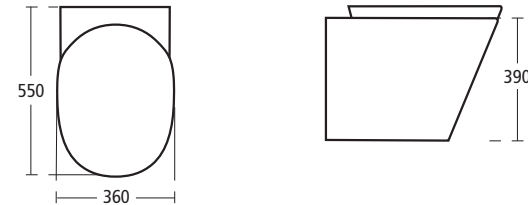

Tonic Back-to-wall WC suite

With concealed cistern

- **K3110** Back-to-wall WC bowl with horizontal outlet
- **K7047** Standard seat and cover
- **K7061** Seat and cover, slow close