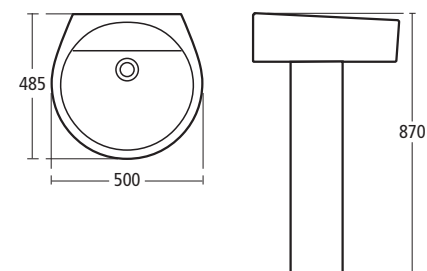

- E0117 50cm round basin, no tap holes
- E0007 50cm round basin, one tap hole
- E0008 50cm round basin, two tap holes
- E0026 50cm round basin, two tap holes, without chain hole
- E0009 50cm round basin with three tap holes
- E0015 Full pedestal
- E0157 Basin fixing set