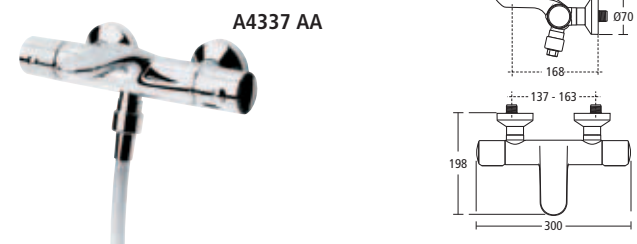

Melange Bath/shower mixer

Exposed, wall mounted, thermostatic, high pressure installations only, no shower kit

A4337 AA