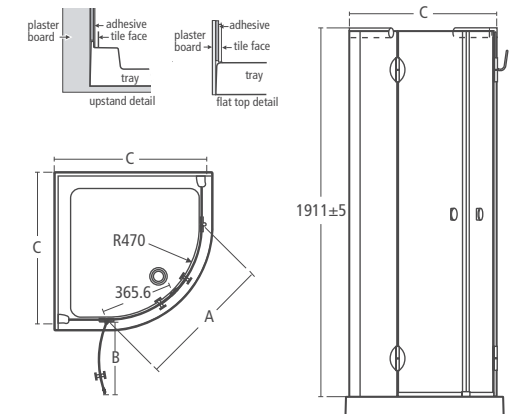

Bliss Quadrant enclosure

- **L9176 AA** 800mm Flat top quadrant hinged shower door and panel, right-hand
- **L9177 AA** 800mm Flat top quadrant hinged shower door and panel, left-hand
- **L9178 AA** 900mm Flat top quadrant hinged shower door and panel, right-hand
- **L9179 AA** 900mm Flat top quadrant hinged shower door and panel, left-hand
- **L8917 AA** 800mm Upstand quadrant hinged shower door and panel, right-hand
- **L8916 AA** 800mm Upstand quadrant hinged shower door and panel, left-hand
- **L8919 AA** 900mm Upstand quadrant hinged shower door and panel, right-hand
- **L8918 AA** 900mm Upstand quadrant hinged shower door and panel, left-hand
- **L6347** 800mm Quadrant flat top shower tray
- **L6348** 900mm Quadrant flat top shower tray
- **L6353** 800mm Quadrant upstand shower tray
- **L6354** 900mm Quadrant upstand shower tray
- **L6359** Quadrant riser kit

Unit	A	B	C (overall adjustment)	
			min	max
800 (Upstand)	690	382	759	779
900 (Upstand)	690	382	859	879
800 (Flat top)	690	382	759	779
900 (Flat top)	690	382	859	879