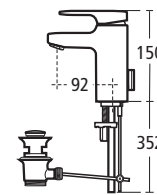

### Moments Handrinse basin mixer

Single lever with pop-up waste, one tap hole

- A3906** With pop-up waste
- A5566** With no waste