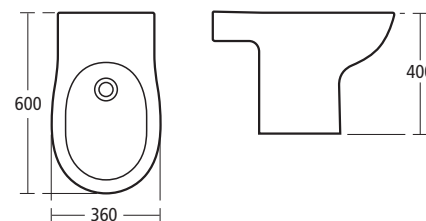

Create: Edge Floor standing bidet

- One tap hole
- E3023