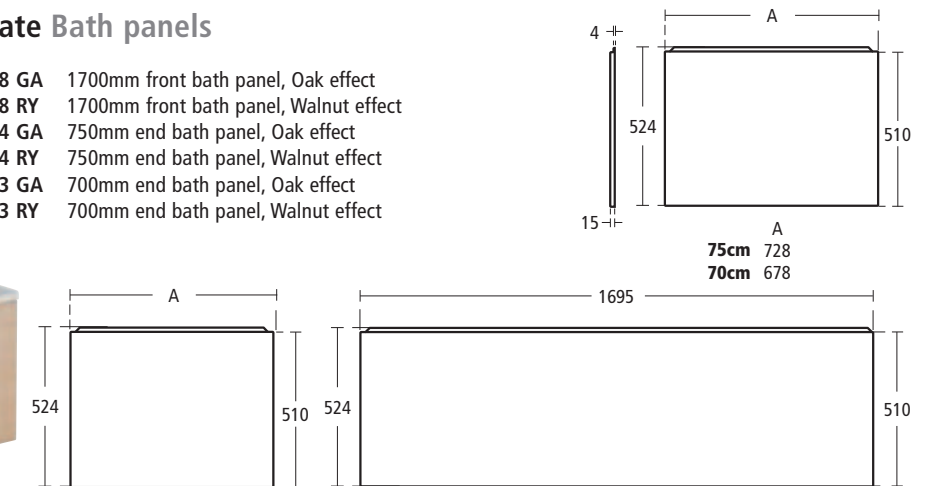

Create Bath panels

- E3328 GA 1700mm front bath panel, Oak effect
- E3328 RY 1700mm front bath panel, Walnut effect
- E3344 GA 750mm end bath panel, Oak effect
- E3344 RY 750mm end bath panel, Walnut effect
- E3343 GA 700mm end bath panel, Oak effect
- E3343 RY 700mm end bath panel, Walnut effect