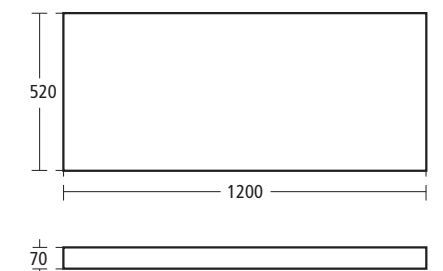

SimplyU 1200mm Wall mounted basin shelf

1. For use with 55, 65 and 80cm Dynamic basin
2. T7215 DJ Gloss Dark Brown
   - T7215 WG Gloss White
   - T7215 DK Walnut veneer

1. For use with 60 and 75cm Natural basin
2. T7216 DJ Gloss Dark Brown
   - T7216 WG Gloss White
   - T7216 DK Walnut veneer

1. For use with 45 and 60cm Natural vessel basin
2. T7217 DJ Gloss Dark Brown
   - T7217 WG Gloss White
   - T7217 DK Walnut veneer