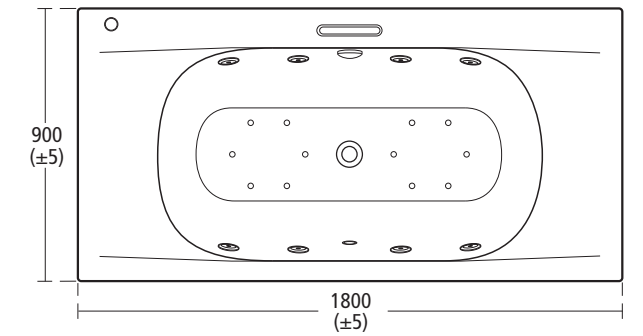

Whirlpools Moments 180cm Twin Plus bath

K6487 180 x 90cm bath

Height : floor to rim - 640