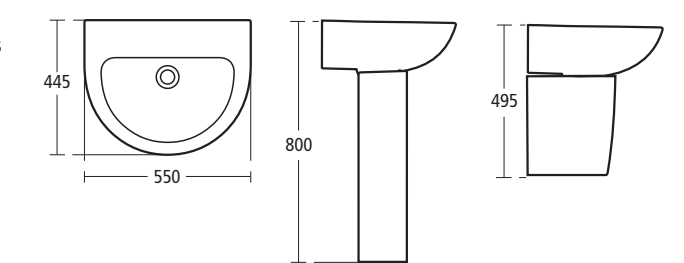

Create: Edge 55cm Pedestal and semi-pedestal basin

- E3041 55cm basin, one tap hole
- E3042 55cm basin, two tap holes
- E3015 Full pedestal
- E3017 Semi-pedestal