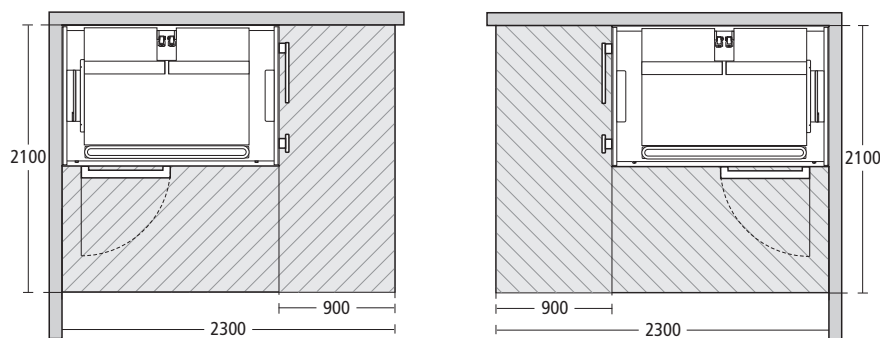

Tris

T6307 C2 Right-hand
T6308 C2 Left-hand

Sizing tolerances ± 5mm

Technical specifications with water inlet/outlet and electrical panel

- Hot water connection
- Cold water connection
- Power supply outlet and equipotential connection cable
- connection cable
- Outlet Ø 40
- All connections must be at floor level. Minimum height of bathroom 250cm for maintenance.

The product will have to be assembled with finished floors and walls.

The product cannot be installed in carpeted areas.

The product can never be set into the wall.

Water saving and safety solutions

The following chart gives an overview of our complete range of mixers and taps including all water saving, time saving and safety features.

Features	Attitude	Silver	Melange	Moments	Alfieri
Ceramic Disc technology – CLUCK*	•	•	•	•	•
Ceramic Disc technology – Multi-port	•	•	•	•	•
Temperature limit stop**	•	•	•	•	•
Cool Body technology***	•	•	•	•	•
Models available					
Basin mixer, single lever	A4592 AA A5535 AA A4597 AA A5536 AA	E0067 AA E0068 AA	A4261 AA A5399 AA	A3903 AA A5565 AA A3906 AA A5566 AA	N9786 AA
Basin mixer, dual control		E0065 AA E0066 AA			
Basin mixer, vessel	A4755 AA A4756 AA	E0069 AA	A4267 AA		N9798 AA
Basin mixer, three tap holes		E0061 AA E0062 AA	A4289 AA		
Basin mixer, wall mounted, three tap holes		E0063 AA E0064 AA	A4263 AA		
Bidet mixer, single lever	A4617 AA	E0073 AA	A4268 AA†	A3909 AA	N9786 AA
Bidet mixer, dual control		E0074 AA			
Bath filler, one tap hole	A4609 AA		A4277 AA	A3921 AA	
Bath filler, two tap holes		E0072 AA			
Bath filler, three tap holes		E0070 AA			
Bath filler, wall mounted, three tap holes		E0071 AA			
Bath filler, thermostatic rim mounted, two tap holes			A4283 AA		
Bath/shower mixer rim mounted, two tap holes			A4278 AA		
Bath/shower mixer, four tap holes			A4335 AA	A3920 AA‡	
Bath/shower mixer, thermostatic, rim mounted, two tap holes	A4616 AA		A4284 AA		
Bath/shower mixer, thermostatic, exposed			A4337 AA		
Bath/shower mixer, manual, exposed				A3914 AA	N9812 AA
Shower mixer, manual, exposed				A3910 AA	N9788 AA
Bath/shower mixer, manual, built-in				A3912 AA	
Shower mixer, manual, diverter built-in				A3916 AA	
Shower mixer, thermostatic, exposed	A4613 AA		A4336 AA		
Built-in shower faceplate and handles, TT valve	A4615 AA & A3969 NU	A3642 AA & A3969 NU	A4290 AA & A3969 NU	A3918 AA & A3969 NU	
Built-in central shower faceplate and handles, TT Valve			A4291 AA & A3970 NU	A3919 AA & A3970 NU	
Shower mixer, built-in thermostatic		A5599 AA & A5600 AA		A5597 AA & A5598 AA	
Side valves, Idealfill		A3998 AA & E6791 AA			
Shower column				K6190 AA	
Shower kit, flexible					A4942 AA
Shower kit, fixed overhead					
Control valve, built-in				A4018 AA	
Three-way diverter				A4019 AA	
Shower station, wall mounted					F1091 AA
Shower hose and handset					A4943 AA
Kitchen mixers single lever, dual control		E0078 AA & E0083 AA & E0084 AA