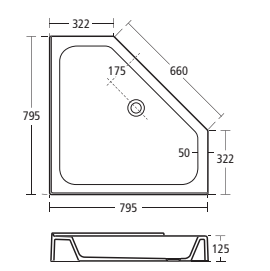

## Space Pentagon upstand tray

- E7084 Space 800 Pentagon upstand stone resin tray with waste

	A	B	C	D	E	F	G	H	K
800 x 800	795	795	125	50	435	435	322	322	670

**Tris**

T6307 C2 Right-hand  
T6308 C2 Left-hand