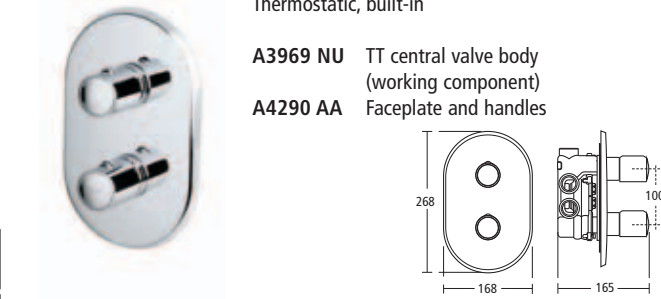

Melange Shower valve

Thermostatic, built-in

A3969 NU TT central valve body (working component)

A4290 AA Faceplate and handles