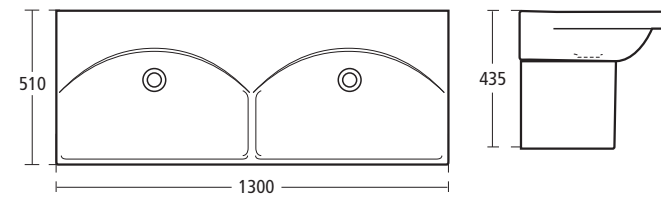

Daylight 130cm Double basin

With IFlow hidden overflow for use with semi-pedestal or cabinet

K0729 130cm double basin
K0071 Semi-pedestal

Daylight 100cm Basin

With IdealFlow hidden overflow for use with semi-pedestal or cabinet

K0728 100cm basin
K0071 Semi-pedestal

Daylight 80cm Basin

With IdealFlow hidden overflow for use with semi-pedestal or cabinet

K0727 80cm basin
K0071 Semi-pedestal

Daylight 70cm Basin

With IdealFlow hidden overflow for use with semi-pedestal or cabinet

K0726 70cm basin
K0071 Semi-pedestal

Daylight 58cm Countertop basin

With IdealFlow hidden overflow

K0730 SV Light Oak effect
K0730 EG Dark Oak effect

Daylight 1300mm Wall mounted vanity basin unit

With two doors and central drawer

K2216 SV Light Oak effect
K2216 EG Dark Oak effect

Drawings scale 1:25

Daylight 1000mm Wall mounted vanity basin unit

With two doors

K2215 SV Light Oak effect
K2215 EG Dark Oak effect

Daylight 800mm Wall mounted vanity basin unit

With two doors

K2214 SV Light Oak effect
K2214 EG Dark Oak effect

Daylight 700mm Wall mounted vanity basin unit

With two doors

K2213 SV Light Oak effect
K2213 EG Dark Oak effect

Daylight 350mm Wall mounted storage unit

With interior drawer

Left-hand hinged door and right-hand extended top
K2220 SV Light Oak effect
K2220 EG Dark Oak effect

Right-hand hinged door and left-hand extended top
K2221 SV Light Oak effect
K2221 EG Dark Oak effect

Daylight 350mm Wall mounted storage unit

With interior drawer

Left-hand hinged door and extended top each side
K2222 SV Light Oak effect
K2222 EG Dark Oak effect

Right-hand hinged door and extended top each side
K2223 SV Light Oak effect
K2223 EG Dark Oak effect

Daylight Infill box

With cosmetic tissue holder and waste container

K2224 SV Light Oak effect
K2224 EG Dark Oak effect

Drawings scale 1:25