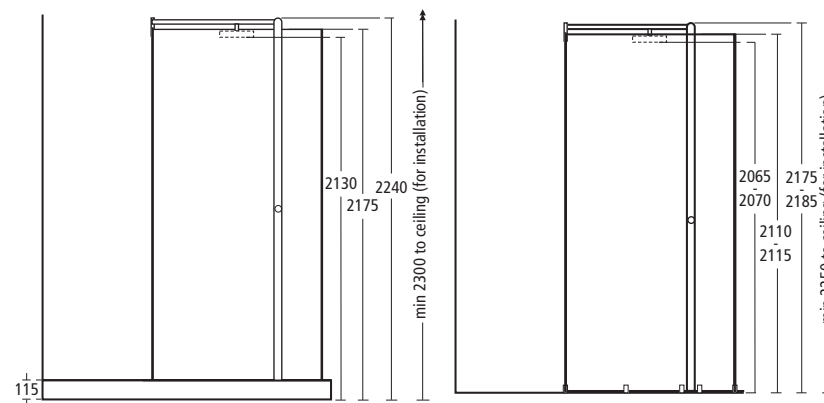

A (opening) See drawing	B (overall adjustment)	
	min	max
	1070	1085

Serenis notes *Please wait for receipt of wetroom pack prior to preparing bathroom for wetroom installation.