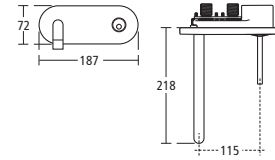

SimplyU Basin mixer

Single lever, built-in, wall mounted

- A4489 AA Cylindrical spout and one oval escutcheon
- A4491 NU Pre-installation kit

SimplyU Basin mixer

Single lever, built-in, wall mounted

- A4482 AA 206mm rectangular spout and one oval escutcheon
- A4491 NU Pre-installation kit

SimplyU Basin mixer

Single lever, built-in, wall mounted

- A4490 AA Cylindrical spout and one rectangular escutcheon
- A4491 NU Pre-installation kit

SimplyU Basin mixer

Single lever, built-in, wall mounted

- A4483 AA 206mm rectangular spout and one rectangular escutcheon
- A4491 NU Pre-installation kit

White pages 20-25

White 50cm Cube basin

- E1224 50cm cube basin, no tap holes
- E1221 50cm cube basin, one tap hole
- E1222 50cm cube basin, two tap holes
- E1223 50cm cube basin, three tap holes
- E1227 Full pedestal
- E0157 Basin fixing set

White 50cm Round basin

- E0117 50cm round basin, no tap holes
- E0007 50cm round basin, one tap hole
- E0008 50cm round basin, two tap holes
- E0026 50cm round basin, two tap holes, without chain hole
- E0009 50cm round basin with three tap holes
- E0015 Full pedestal
- E0157 Basin fixing set

White 40cm Round handrinse basin

- E0119 40cm round handrinse basin, no tap holes
- E0017 40cm round handrinse basin, one tap hole
- E0018 40cm round handrinse basin, two tap holes
- E0079 Contemporary 32 x 75cm seal bottom trap chromium plated

White 40cm Cube vessel basin

No tap holes

- E0036 Vessel basin
- E0095 Vessel fixing bracket

White 40cm Round vessel basin

No tap holes

- E0006 Vessel basin
- E0095 Vessel fixing bracket

White 45cm Round semi-countertop basin

One tap hole

- E0014

White Close coupled WC suite

- E0001 Close coupled/back-to-wall WC bowl with horizontal outlet
- E0002 Cistern with dual flush valve
- E5924 Cistern with single flush valve, 4.5 litres
- E0021 Seat and cover