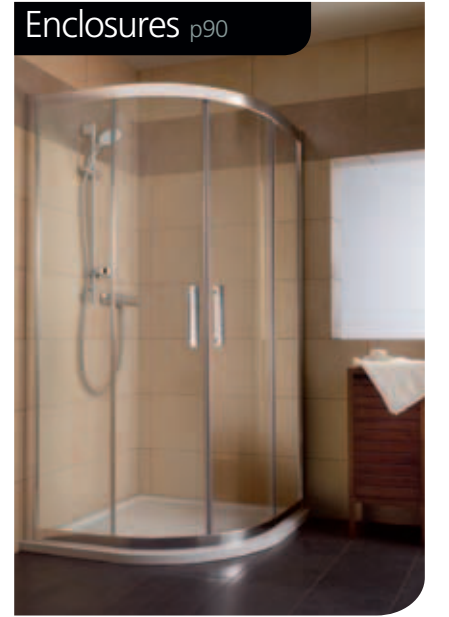

Enclosures p90