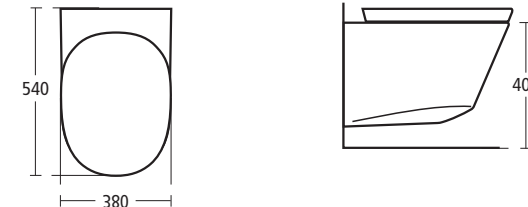

Tonic Wall mounted WC suite

- **K3101** Wall mounted WC bowl with horizontal outlet
- **K7047** Seat and cover
- **K7061** Seat and cover, slow close