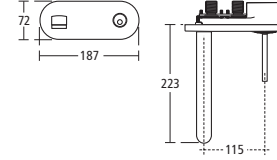

SimplyU Basin mixer

Single lever, built-in, wall mounted

- A4482 AA 206mm rectangular spout and one oval escutcheon
- A4491 NU Pre-installation kit