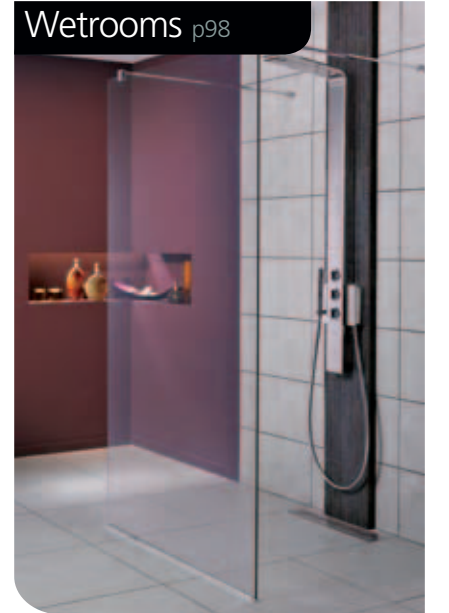

Wetrooms p98