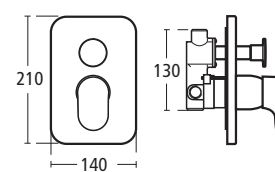

- **A3916** Not including spout or shower kit