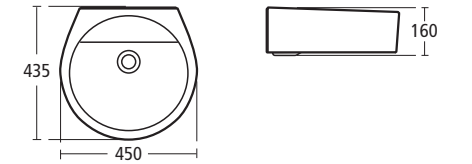

- E0119 40cm round handrinse basin, no tap holes
- E0017 40cm round handrinse basin, one tap hole
- E0018 40cm round handrinse basin, two tap holes
- E0079 Contemporary 32 x 75cm seal bottom trap chromium plated