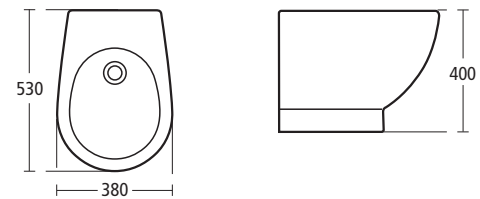

White Back-to-wall WC suite

E0001 Close coupled/back-to-wall WC bowl with horizontal outlet
E0021 Seat and cover

White Wall mounted WC suite

E0005 Wall mounted WC bowl with horizontal outlet
E0021 Seat and cover

White Floor standing bidet

One tap hole
E0027

White Wall mounted bidet

One tap hole
E0028

White 170cm Bath

E0023 170 x 80cm Idealcast bath with no tap holes
E0024 170cm front panel
E0025 80cm end panel

Height : floor to rim - 555min-595max

Drawings scale 1:25

Silver Basin mixer

Single lever with one tap hole

E0067 AA With pop-up waste
E0068 AA With no waste

Silver Basin mixer

Dual control with one tap hole

E0065 AA With pop-up waste
E0066 AA With no waste

Silver Vessel basin mixer

E0069 AA With no waste

Silver Bath filler

Dual control with two tap holes

E0072 AA

Silver Basin mixer

Dual control wall basin mixer

E0063 AA 150mm spout
E0064 AA 230mm spout

Silver Bath filler

Dual control wall bath filler

E0071 AA

Silver Basin mixer

Dual control with three tap holes

E0061 AA With pop-up waste
E0062 AA With no waste

Silver Bath filler

Dual control with three tap holes

E0070 AA

Silver Bidet mixer

Single lever with one tap hole

E0074 AA With pop-up waste

Silver Bidet mixer

Dual control with one tap hole

E0073 AA With pop-up waste