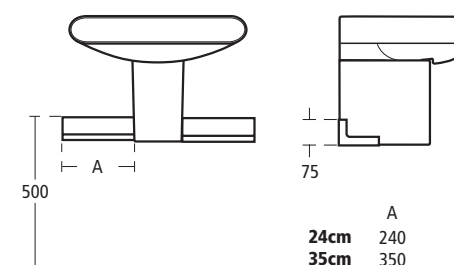

Moments Wall mounted one drawer basin unit for 90cm basin

- K2192 WG 900mm drawer basin unit for 90cm basin, Gloss White
- K2192 SV 900mm drawer basin unit for 90cm basin, Light Oak veneer
- K2193 WG 750mm drawer basin unit for 75cm basin, Gloss White
- K2193 SV 750mm drawer basin unit for 75cm basin, Light Oak veneer
- K2194 WG 650mm drawer basin unit for 65cm basin, Gloss White
- K2194 SV 650mm drawer basin unit for 65cm basin, Light Oak veneer
- K2212 WG 500mm drawer basin unit for 50cm basin, gloss white
- K2212 SV 500mm drawer basin unit for 50cm basin, Light Oak veneer