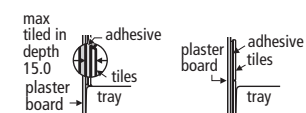

Serenis notes *Please wait for receipt of wetroom pack prior to preparing bathroom for wetroom installation.