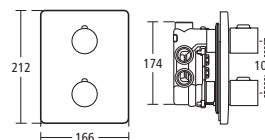

- A4613 AA Faceplate and handles
- A3969 NU TT valve body (working components)