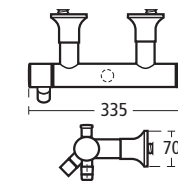

Alfiere Exposed bath/ shower mixer

N9812 AA