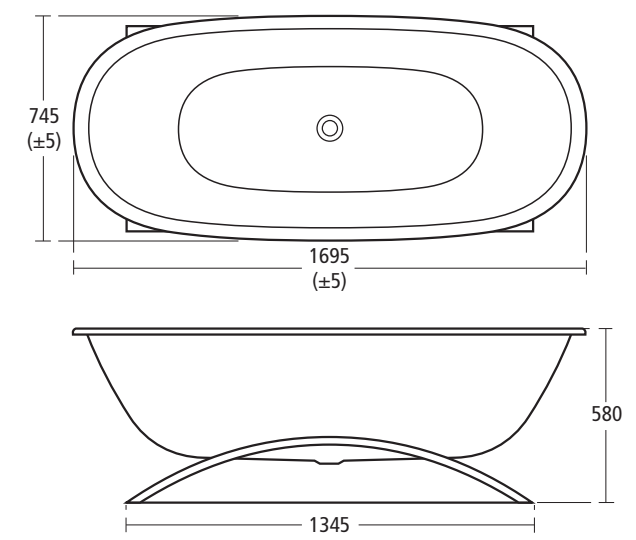

The Bath Wave

- E2001 170 x 75cm freestanding Idealcast bath with polished stainless steel platform, includes chrome pop-up waste
- E1963 AA Chrome stand pipes