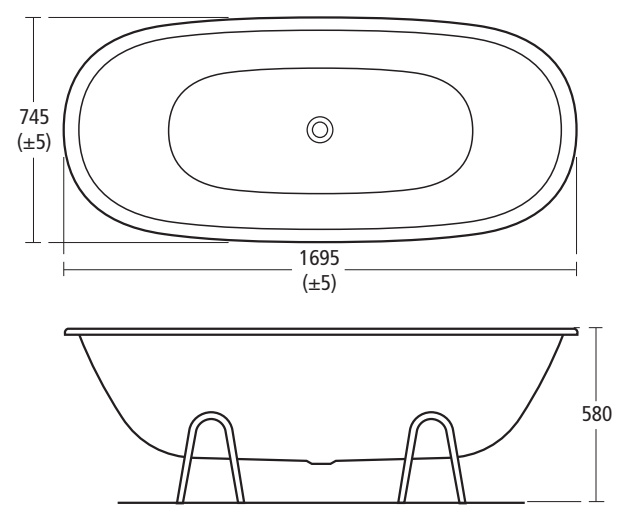

The Bath Trestle

- E2002 170 x 75cm freestanding Idealcast bath with Light Oak veneer laminated trestle legs, includes chrome pop-up waste
- E1963 AA Chrome stand pipes