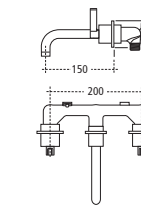

E0063 AA 150mm spout
E0064 AA 230mm spout