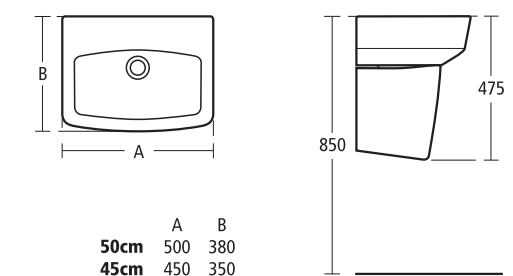

Ventuno Semi-pedestal handrinse basin

- T0022 50cm handrinse basin, one tap hole
- T0021 45cm handrinse basin, one tap hole
- T4099 Semi-pedestal