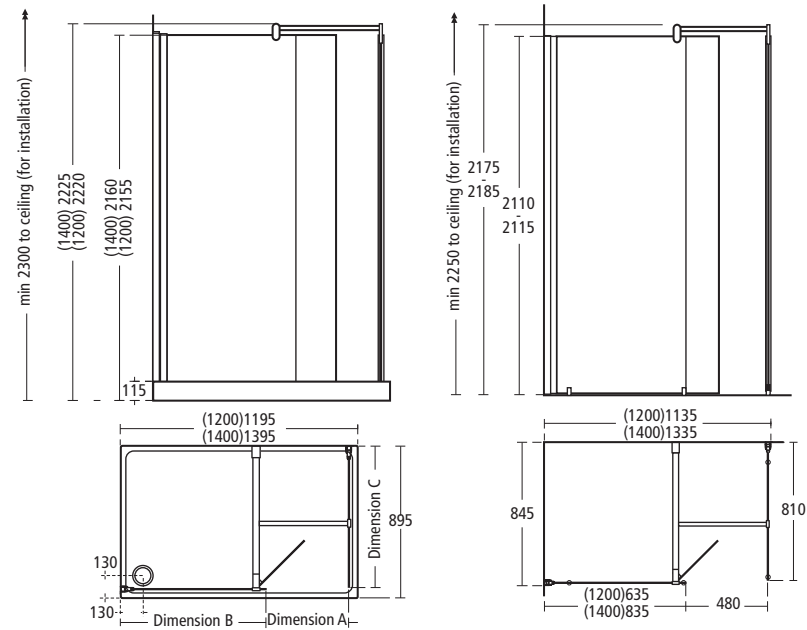

Serenis 90° Alcove enclosure

- **L8377 AA** 90° Alcove, 1400mm
- **L5246** Shower tray, 1400mm, right-hand
- **L5245** Shower tray, 1400mm, left-hand
- **L8379 AA** 90° Alcove, 1200mm
- **L5248** Shower tray, 1200mm, right-hand
- **L5247** Shower tray, 1200mm, left-hand
- **L8386 AA** Wetroom pack*, water delivery system not available on Serenis 90° models

A (opening) 485mm	B (overall adjustment)	
	min	max
1400 Unit	843	858
1200 Unit	643	658