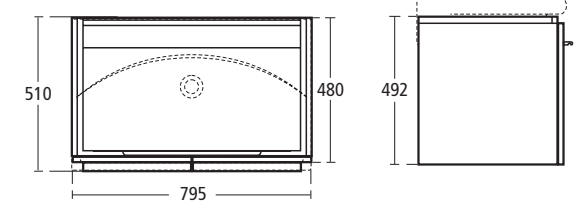

K2214 SV Light Oak effect
K2214 EG Dark Oak effect