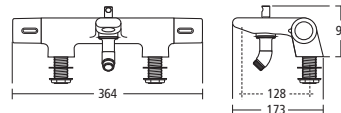

Attitude Basin mixer

Single lever

- A4592 AA Classic outlet with pop-up waste
- A5535 AA Classic outlet with no waste

Attitude Basin mixer

Single lever, high pressure installations only

- A4597 AA Waterfall outlet with pop-up waste
- A5536 AA Waterfall outlet with no waste

Attitude Vessel basin mixer

Single lever

- A4755 AA Classic outlet

Attitude Vessel basin mixer

Single lever, high pressure installations only

- A4756 AA Waterfall outlet

Attitude Bidet mixer

Single lever

- A4617 AA With pop-up waste

Attitude Bath filler

Single lever

- A4609 AA

Attitude Bath/shower mixer

Thermostatic, high pressure installations only

- A4616 AA With shower kit

Attitude Shower valve

Thermostatic, exposed

- A4614 AA

Attitude Shower valve

Thermostatic, built-in

- A4613 AA Faceplate and handles
- A3969 NU TT valve body (working components)

Attitude Wall mounted shower valve

- A5603 AA with three-way diverter to bath or shower
- A5604AA with three way diverter to bath, shower handspray or fixed head

SimplyU 120cm Dynamic double basin

- T0133 No tap holes
- T0160 One tap hole
- T0304 Two tap holes

SimplyU 80cm Dynamic basin

- T0134 No tap holes
- T0161 One tap hole
- T0305 Two tap holes

SimplyU 65cm Dynamic basin

- T0135 No tap holes
- T0162 One tap hole
- T0306 Two tap holes

SimplyU 55cm Dynamic basin

- T0136 No tap holes
- T0163 One tap hole
- T0307 Two tap holes

SimplyU 75cm Natural basin

- T0140 No tap holes
- T0167 One tap hole
- T0309 Two tap holes