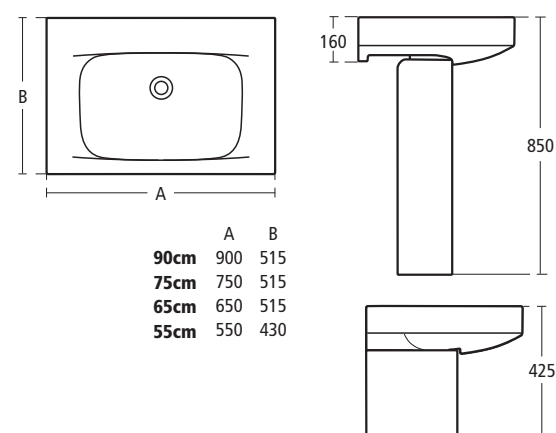

Silver Idealfill bath filler

Low pressure bath filler and waste combination

- E6791 AA Bath pop-up waste and Idealfill assembly working components
- E3998 AA Operating handles

Silver Shower valve

Thermostatic, built-in TT

- A3969 NU TT valve body (working components)
- E3642 AA Faceplate and handles

Silver Wall mounted shower valve

Thermostatic, built-in

- A5599 AA With three-way diverter to bath or shower
- A5600 AA With three-way diverter to bath, shower handspray or fixed head

Moments pages 28-35

Moments Pedestal and semi-pedestal basin

Available with 90, 75, 65 and 55cm basins

- K0715 90cm basin, one tap hole
- K0716 75cm basin, one tap hole
- K0717 65cm basin, one tap hole
- K0719 55cm basin, one tap hole
- K0074 Semi-pedestal
- K0075 Full pedestal

Moments 50cm Handrinse basin

One tap hole

- K0718 50cm handrinse basin
- K0076 Semi-pedestal

Moments 58cm Semi-countertop basin

One tap hole

- K0720 58cm semi-countertop basin