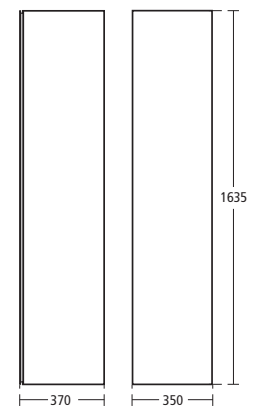

SimplyU 350mm Tall storage unit

- T7221 DJ Left-hand door, Gloss Dark Brown
- T7221 WG Left-hand door, Gloss White
- T7221 DK Left-hand door, Walnut veneer
- T7222 DJ Right-hand door, Gloss Dark Brown
- T7222 WG Right-hand door, Gloss White
- T7222 DK Right-hand door, Walnut veneer

SimplyU Finishes

SimplyU 550mm Mirror

N1296 MZ

SimplyU 800mm Mirror

N1297 MZ

SimplyU 1000mm Mirror

N1298 MZ

SimplyU 1200mm Mirror

N1299 MZ

Check the compatibility of your choice of basin and furniture at a glance. All mirrors are compatible with all basins and vessels. The vessel can only be combined with wall mounted fittings.

		Cabinet	Drawer unit	Drawer unit	Drawer unit	Shelf 80	Shelf 120
		550 x 520 x 350	800 x 520 x 350	1000 x 520 x 350	1200 x 520 x 350	1200 x 520 x 350	1200 x 520 x 350
T0133	Dynamic	1200 x 520 x 110			T7212		
T0134	Dynamic	800 x 520 x 110			T7205	T7208	T7215
T0135	Dynamic	650 x 500 x 110	T7201	T7205	T7208		T7215
T0136	Dynamic	550 x 500 x 110	T7201	T7205	T7208		T7215
T0139	Natural	600 x 500 x 135	T7200	T7202		7213	T7216
T0140	Natural	750 x 525 x 135		T7202			T7216
T0141	Natural vessel	450 x 450 x 120		T7203	T7206	7214	T7217
T0142	Natural vessel	600 x 450 x 120		T7203	T7206	7214	T7217

All SimplyU furniture units and shelves have a pre-cut hole on top for the basin waste. The shape of this hole is specific to the compatible basin as highlighted in the matrix

Drawings scale 1:25

SimplyU Mirror lamp

N1300 AA

SimplyU Soap dispenser and holder

N1302 AA

SimplyU Shelf

- N1304 AA Left-hand
- N1306 AA Right-hand

SimplyU Tumbler and holder

N1303 AA Tumbler and holder

SimplyU Towel hook

N1301 AA

SimplyU Basin mixer

Single lever with two tap holes, high pressure installations only

A4484 AA 206mm cylindrical spout and two round escutcheons with pop-up waste

SimplyU Basin mixer

Single lever with two tap holes, high pressure installations only