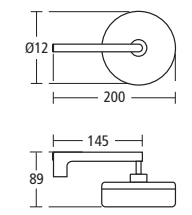

SimplyU Mirror lamp

N1300 AA