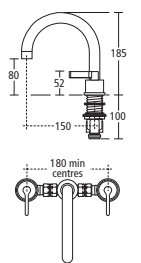

White Back-to-wall WC suite

E0001 Close coupled/back-to-wall WC bowl with horizontal outlet
E0021 Seat and cover

White Wall mounted WC suite

E0005 Wall mounted WC bowl with horizontal outlet
E0021 Seat and cover

White Floor standing bidet

One tap hole
E0027

White Wall mounted bidet

One tap hole
E0028

White 170cm Bath

E0023 170 x 80cm Idealcast bath with no tap holes
E0024 170cm front panel
E0025 80cm end panel

Height : floor to rim - 555min-595max

Drawings scale 1:25

Silver Basin mixer

Single lever with one tap hole

E0067 AA With pop-up waste
E0068 AA With no waste

Silver Basin mixer

Dual control with one tap hole

E0065 AA With pop-up waste
E0066 AA With no waste

Silver Vessel basin mixer

E0069 AA With no waste

Silver Bath filler

Dual control with two tap holes

E0072 AA

Silver Basin mixer

Dual control wall basin mixer

E0063 AA 150mm spout
E0064 AA 230mm spout

Silver Bath filler

Dual control wall bath filler

E0071 AA

Silver Basin mixer

Dual control with three tap holes

E0061 AA With pop-up waste
E0062 AA With no waste

Silver Bath filler

Dual control with three tap holes

E0070 AA

Silver Bidet mixer

Single lever with one tap hole

E0074 AA With pop-up waste

Silver Bidet mixer

Dual control with one tap hole

E0073 AA With pop-up waste