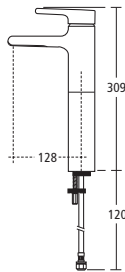

- A4756 AA Waterfall outlet