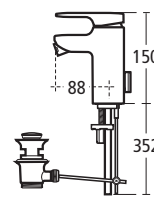

Moments Furniture bath

- **K6429 SV** Bath complete with front panel and two furniture end units, no tap holes
- **K6427 SV** Bath complete with front panel and left-hand furniture end unit, no tap holes
- **K6428 SV** Bath complete with front panel and right-hand furniture end unit, no tap holes
  Care must be taken when the bath is installed with wall tiles. Do not tile onto the bath rim. Front panel attached to wide rim.

Moments Basin mixer

Single lever with pop-up waste, one tap hole

- **A3903 AA** With pop-up waste
- **A5565 AA** With no waste

Moments Handrinse basin mixer

Single lever with pop-up waste, one tap hole

- **A3906** With pop-up waste
- **A5566** With no waste

Moments Bidet mixer

Single lever with pop-up waste, one tap hole

- **A3909**

Moments Bath filler

Single lever, one tap hole

- **A3921**

Moments Bath/shower mixer

Single lever, built-in with diverter, high pressure installations only

- **A3916** Not including spout or shower kit

Moments Shower valve

Thermostatic, Trevi TT, built-in

- **A3970 NU** Shower valve
- **A3919** Faceplate

Moments Shower valve

Single lever, built-in manual, high pressure installations only

- **A3912** Not including shower kit

Moments Shower valve

Thermostatic, Trevi TT, built-in with diverter

- **A3969 NU** Shower valve
- **A3918** Faceplate

Moments Shower column

High pressure installations only

- **K6190 AA** Polished stainless steel

Moments Bath/shower mixer

Single lever, exposed, wall mounted with swivel spout, high pressure installations only

- **A3914 AA** Not including shower kit

Moments Shower valve

Single lever, exposed manual, high pressure installations only

- **A3910 AA** Not including shower kit

Moments Bath spout

Wall mounted with swivel spout

- **A3923 AA**

Moments Control valve

Built-in, high pressure installations only

- **A4018 AA**

Moments Three-way diverter

Built-in, high pressure installations only