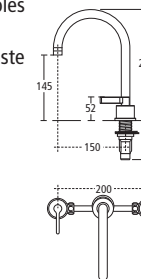

E0061 AA With pop-up waste
E0062 AA With no waste