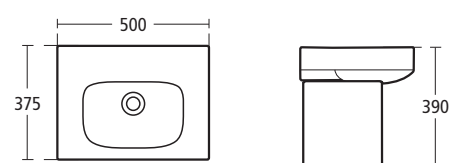

Moments 58cm Semi-countertop basin

One tap hole

- K0720 58cm semi-countertop basin