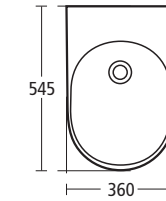

Tonic Back-to-wall bidet

one tap hole

K5060