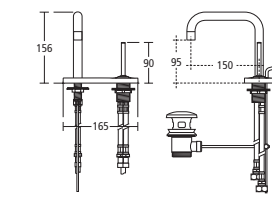

SimplyU Basin mixer

Single lever with two tap holes, high pressure installations only

A4486 AA 206mm cylindrical spout and one rectangular escutcheon with pop-up waste