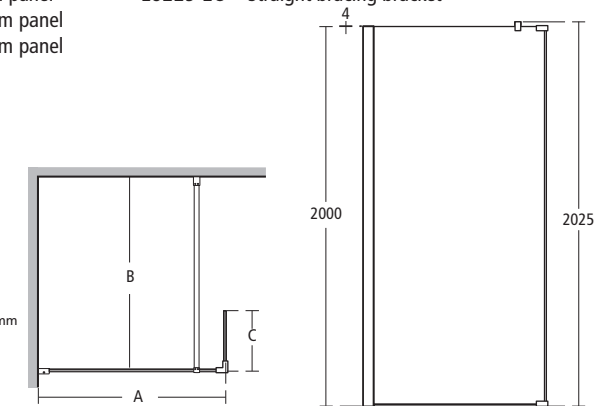

Synergy Corner or alcove wetroom with straight panel and return panel

- L6220 EO 700mm Wetroom panel
- L6221 EO 760mm Wetroom panel
- L6222 EO 800mm Wetroom panel
- L6223 EO 900mm Wetroom panel
- L6224 EO 1000mm Wetroom panel
- L6225 EO 1200mm Wetroom panel
- L6226 EO 1400mm Wetroom panel
- L6227 EO 1600mm Wetroom panel
- L6228 EO 300mm Wetroom return panel
- L6229 EO Straight bracing bracket

Panel	Dim.A	Dim.B
700	654 - 677	650 - 994
760	714 - 737	650 - 994
800	754 - 777	650 - 994
900	854 - 877	650 - 994
1000	954 - 977	650 - 994
1200	1154 - 1177	650 - 994
1400	1354 - 1377	650 - 994
1600	1554 - 1577	650 - 994

Recommended opening minimum 500mm

A – Panel size of your choice
B – Straight bracing bracket
C – 300mm return panel