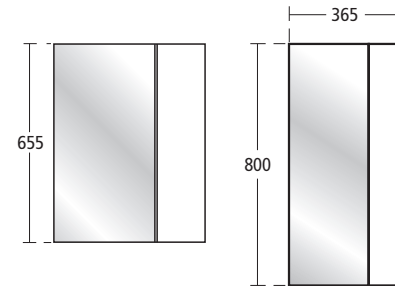

Create Mirrors

- E3329 GA 500mm mirror, Oak effect frame
- E3329 RY 500mm mirror, Walnut effect frame
- E3325 GA 365mm mirror, Oak effect frame
- E3325 RY 365mm mirror, Walnut effect frame