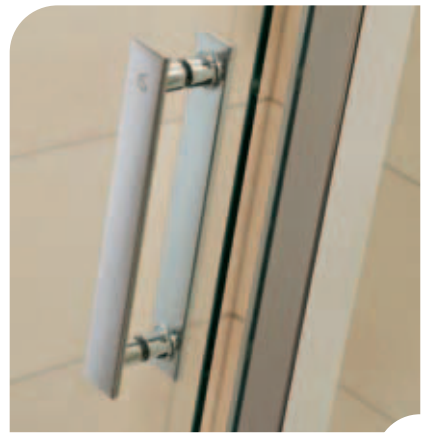

Sleek and solid design
Ergonomic design and sleek style are perfectly combined in this contemporary, robust handle that gives a reassuring quality feel.

Synergy Pentagon Pivot
Left: This contemporary enclosure was made for en-suites. Designed to offer a space saving installation option with maximum design appeal. Available sizes 800 and 900mm. Shown with Space shower tray, Attitude built-in thermostatic valve and Ideal Rain L3 shower kit.

Synergy Corner Entry
Right: Available sizes 800, 900 and 1000mm. Shown with Attitude exposed thermostatic valve and Ideal Rain L3 shower kit. For the complete range of Ideal Rain shower kits call 0800 590311 and ask for the Ideal Standard Showers Brochure.

Synergy Enclosures

Pentagon This contemporary enclosure was made for en-suites. Designed to offer a space saving installation option with maximum design appeal.

Corner Entry Corner entry doors give easy access to this spacious enclosure. The full-length bright silver finish frame profiles discreetly cover the fixings and integral seals to give a clean and fresh aspect. The Click and Clean mechanism, along with IdealClean glass, make them easy maintenance enclosures.