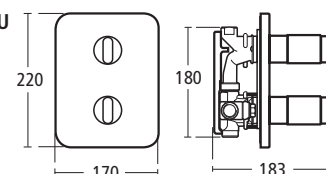

Moments Shower valve

Thermostatic, Trevi TT, built-in with diverter

- **A3969 NU** Shower valve
- **A3918** Faceplate