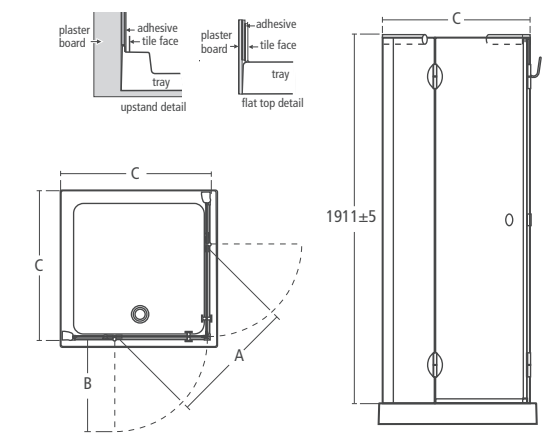

Bliss notes All adjustments for size and out-of-true walls are contained within the measurements shown.