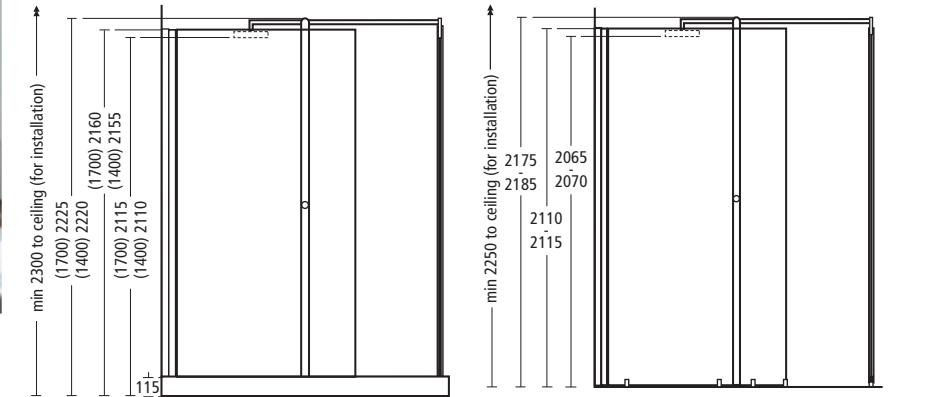

A (opening) 495mm	B (overall adjustment)		C (overall adjustment)	
	min	max	min	max
1700 Unit	1130	1145	635	650
1400 Unit	830	845	635	650

**Serenis 180° Alcove enclosure (wetroom option)**

- L8365 AA** 180° Alcove with water delivery system
- L8369 AA** 180° Alcove without water delivery system
- L5242** Shower tray, 1700mm, right-hand
- L5241** Shower tray, 1700mm, left-hand
- L8371 AA** 180° Alcove with water delivery system
- L8375 AA** 180° Alcove without water delivery system
- L8386 AA** Wetroom pack\*