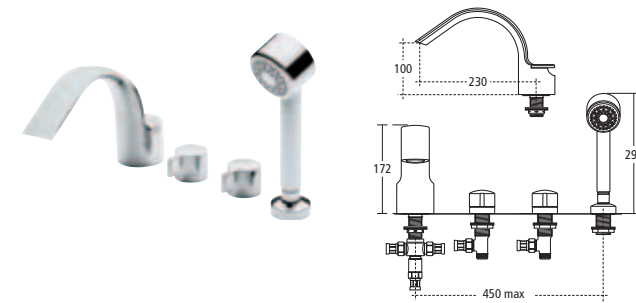

Melange Bath/shower mixer

Dual control, four tap holes, with retractable hose

A4335 AA Shower handset with retractable hose