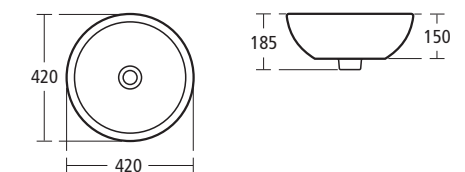

Moments Toothbrush holder
N1145 AA

Moments Soap dispenser and holder
N1146 AA

Moments 50cm Mirror
N1162 AA

Moments Toilet brush and holder
N1150 AA

Moments 18cm Hand towel holder
N1143 AA

Moments Soap dish and holder
N1147 AA

Moments Toilet roll holder
N1148 AA

Moments Spare toilet roll holder
N1149 AA

Moments Towel rail
N1142 AA 30cm towel rail
N1141 AA 60cm towel rail
N1140 AA 80cm towel rail

Moments Robe hook
N1151 AA

Moments Towel rail

Moments 46cm Double towel rail
N1144 AA

Moments Towel rail

Create: Edge 60cm Pedestal and semi-pedestal basin

- E3027 60cm basin, one tap hole
- E3028 60cm basin, two tap holes
- E3015 Full pedestal
- E3017 Semi-pedestal

Create: Edge 55cm Pedestal and semi-pedestal basin

- E3041 55cm basin, one tap hole
- E3042 55cm basin, two tap holes
- E3015 Full pedestal
- E3017 Semi-pedestal

Create: Edge 45cm Handrinse semi-pedestal

- E3045 45cm handrinse basin, one tap hole
- E3016 Semi-pedestal

Create: Edge 42cm Vessel basin

No tap holes

- E3025

Create: Edge 56cm Semi-countertop basin

- E3047 56cm semi-countertop basin, one tap hole
- E3048 56cm semi-countertop basin, two tap holes

Create: Edge 50cm Countertop basin

- E3072 One tap hole
- E3073 Two tap holes