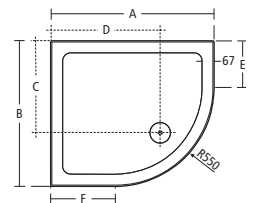

A	B	C	D	E	F
900 x 800 RH	910	810	510	610	260	360
900 x 800 LH	810	910	610	510	360	260
1000 x 800 RH	1010	810	510	710	260	460
1000 x 800 LH	810	1010	710	510	460	260
1200 x 800 RH	1210	810	510	910	260	660
1200 x 800 LH	810	1210	910	510	660	260
1200 x 900 RH	1210	910	610	910	360	660
1200 x 900 LH	910	1210	910	610	660	360