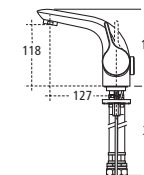

Create 750mm Vanity chest

(Not including handles***, worktop and basin mixer)

- E3313 GA 750mm vanity chest, Oak effect
- E3313 RY 750mm vanity chest, Walnut effect

For use with:
50cm Edge countertop basin
50cm Square countertop basin
40cm Square countertop basin
550mm bar handle

Create Mirror cabinets

- E3314 GA 500mm mirror cabinet, Oak effect
- E3314 RY 500mm mirror cabinet, Walnut effect
- E3324 GA 365mm mirror cabinet, Oak effect
- E3324 RY 365mm mirror cabinet, Walnut effect

Create Mirrors

- E3329 GA 500mm mirror, Oak effect frame
- E3329 RY 500mm mirror, Walnut effect frame
- E3325 GA 365mm mirror, Oak effect frame
- E3325 RY 365mm mirror, Walnut effect frame

Create 600mm Basin unit with 600mm WC unit

(Not including handle**, worktop and basin mixer)

- E3306 GA 600mm basin unit, Oak effect
- E3306 RY 600mm basin unit, Walnut effect

For use with:
56cm Edge semi-countertop basin
50cm Square semi-countertop basin
385mm bar handle

- E3323 GA 600mm back-to-wall/wall hung WC unit with cistern and pushbutton, Oak effect
- E3323 RY 600mm back-to-wall/wall hung WC unit with cistern and pushbutton, Walnut effect
- E0060 Floor/wall brackets when using unit with wall hung WC

- For use with:
- E3013 Create back-to-wall WC suite
- E3034 Edge/Square seat and cover

Create Furniture finishes

Create Worktops

1500mm Worktop for basin and WC unit

- E3339 GA Oak effect
- E3339 RY Walnut effect
- E3339 RZ Noir Solid Surface

1200mm Worktop for basin and WC unit

- E3316 GA Oak effect
- E3316 RY Walnut effect
- E3316 RZ Noir Solid Surface

600mm Worktop for basin or WC unit

- E3317 GA Oak effect
- E3317 RY Walnut effect
- E3317 RZ Noir Solid Surface

500mm Worktop for vessel drawer unit

- E3318 GA Oak effect
- E3318 RY Walnut effect
- E3318 RZ Noir Solid Surface

365mm Worktop for pedestal units