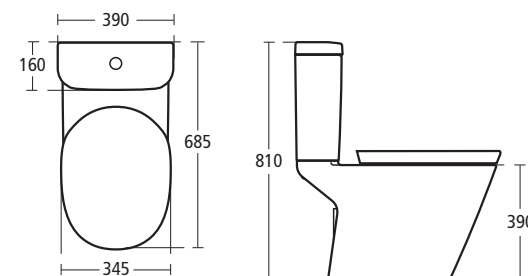

### Tonic Close coupled WC suite

- K3104** Close coupled WC bowl with horizontal outlet
- K4040** Flushvalve cistern, push button
- K7047** Seat and cover
- K7061** Seat and cover, slow close

Drawings scale 1:25