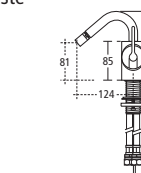

E0074 AA With pop-up waste