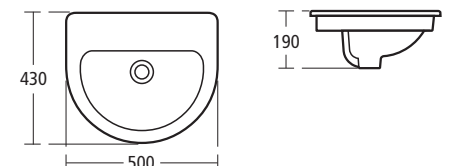

Create: Edge 50cm Countertop basin

- E3072 One tap hole
- E3073 Two tap holes