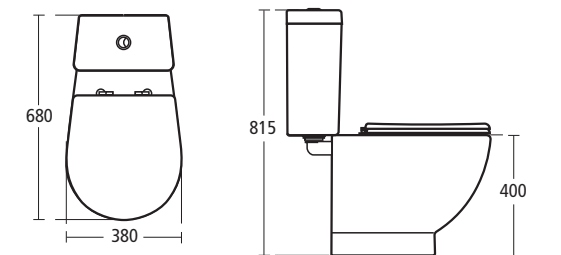

### White Close coupled WC suite

- E0001 Close coupled/back-to-wall WC bowl with horizontal outlet
- E0002 Cistern with dual flush valve
- E5924 Cistern with single flush valve, 4.5 litres
- E0021 Seat and cover