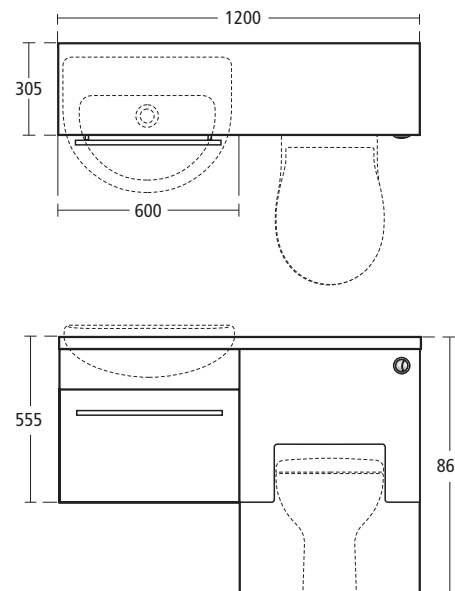

Create 750mm Vanity chest

(Not including handles***, worktop and basin mixer)

- E3313 GA 750mm vanity chest, Oak effect
- E3313 RY 750mm vanity chest, Walnut effect

For use with:
50cm Edge countertop basin
50cm Square countertop basin
40cm Square countertop basin
550mm bar handle

Create Mirror cabinets

- E3314 GA 500mm mirror cabinet, Oak effect
- E3314 RY 500mm mirror cabinet, Walnut effect
- E3324 GA 365mm mirror cabinet, Oak effect
- E3324 RY 365mm mirror cabinet, Walnut effect

Create Mirrors

- E3329 GA 500mm mirror, Oak effect frame
- E3329 RY 500mm mirror, Walnut effect frame
- E3325 GA 365mm mirror, Oak effect frame
- E3325 RY 365mm mirror, Walnut effect frame

Create 600mm Basin unit with 600mm WC unit

(Not including handle**, worktop and basin mixer)

- E3306 GA 600mm basin unit, Oak effect
- E3306 RY 600mm basin unit, Walnut effect

For use with:
56cm Edge semi-countertop basin
50cm Square semi-countertop basin
385mm bar handle

- E3323 GA 600mm back-to-wall/wall hung WC unit with cistern and pushbutton, Oak effect
- E3323 RY 600mm back-to-wall/wall hung WC unit with cistern and pushbutton, Walnut effect
- E0060 Floor/wall brackets when using unit with wall hung WC

- For use with:
- E3013 Create back-to-wall WC suite
- E3034 Edge/Square seat and cover

Create Furniture finishes

Create Worktops

1500mm Worktop for basin and WC unit

- E3339 GA Oak effect
- E3339 RY Walnut effect
- E3339 RZ Noir Solid Surface

1200mm Worktop for basin and WC unit

- E3316 GA Oak effect
- E3316 RY Walnut effect
- E3316 RZ Noir Solid Surface

600mm Worktop for basin or WC unit

- E3317 GA Oak effect
- E3317 RY Walnut effect
- E3317 RZ Noir Solid Surface

500mm Worktop for vessel drawer unit

- E3318 GA Oak effect
- E3318 RY Walnut effect
- E3318 RZ Noir Solid Surface

365mm Worktop for pedestal units