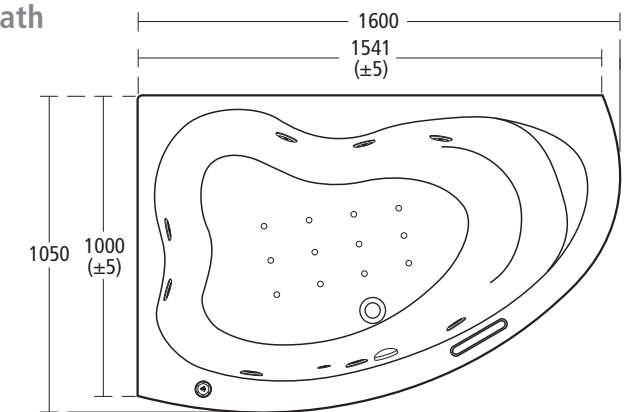

Height : floor to rim - 560

Drawings scale 1:25