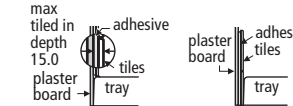

Serenis notes *Please wait for receipt of wetroom pack prior to preparing bathroom for wetroom installation.