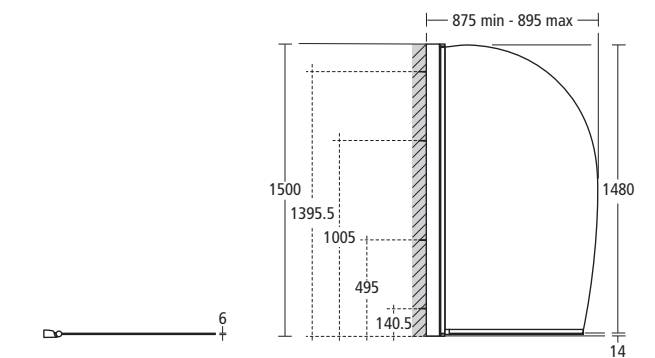

Synergy Angle bath screen

L6210 AA Angle screen