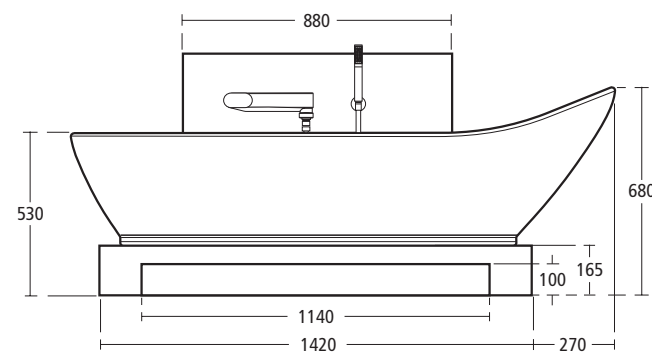

1. **T9740** Soft bath 180 x 80cm back-to-wall bath complete with touch panel Airspa system, internal overflow, wenge finish base and chrome finish wall with Moments filler and hand shower
2. **T9741 CT** Cover panel in wenge finish to convert installation from back-to-wall to freestanding