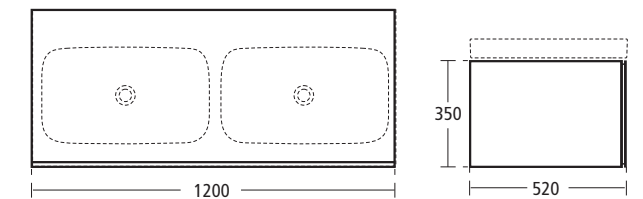

SimplyU 1200mm Wall mounted basin unit with drawer

1. For use with Dynamic double basin
2. T7212 DJ Gloss Dark Brown
   - T7212 WG Gloss White
   - T7212 DK Walnut veneer

1. For use with 55, 65 and 80cm Dynamic basin
2. T7208 DJ Gloss Dark Brown
   - T7208 WG Gloss White
   - T7208 DK Walnut veneer

SimplyU 800mm Wall mounted basin shelf

1. For use with 60cm Natural basin
2. T7213 DJ Gloss Dark Brown
   - T7213 WG Gloss White
   - T7213 DK Walnut veneer

1. For use with 45 and 60cm Natural vessel basin
2. T7214 DJ Gloss Dark Brown
   - T7214 WG Gloss White
   - T7214 DK Walnut veneer