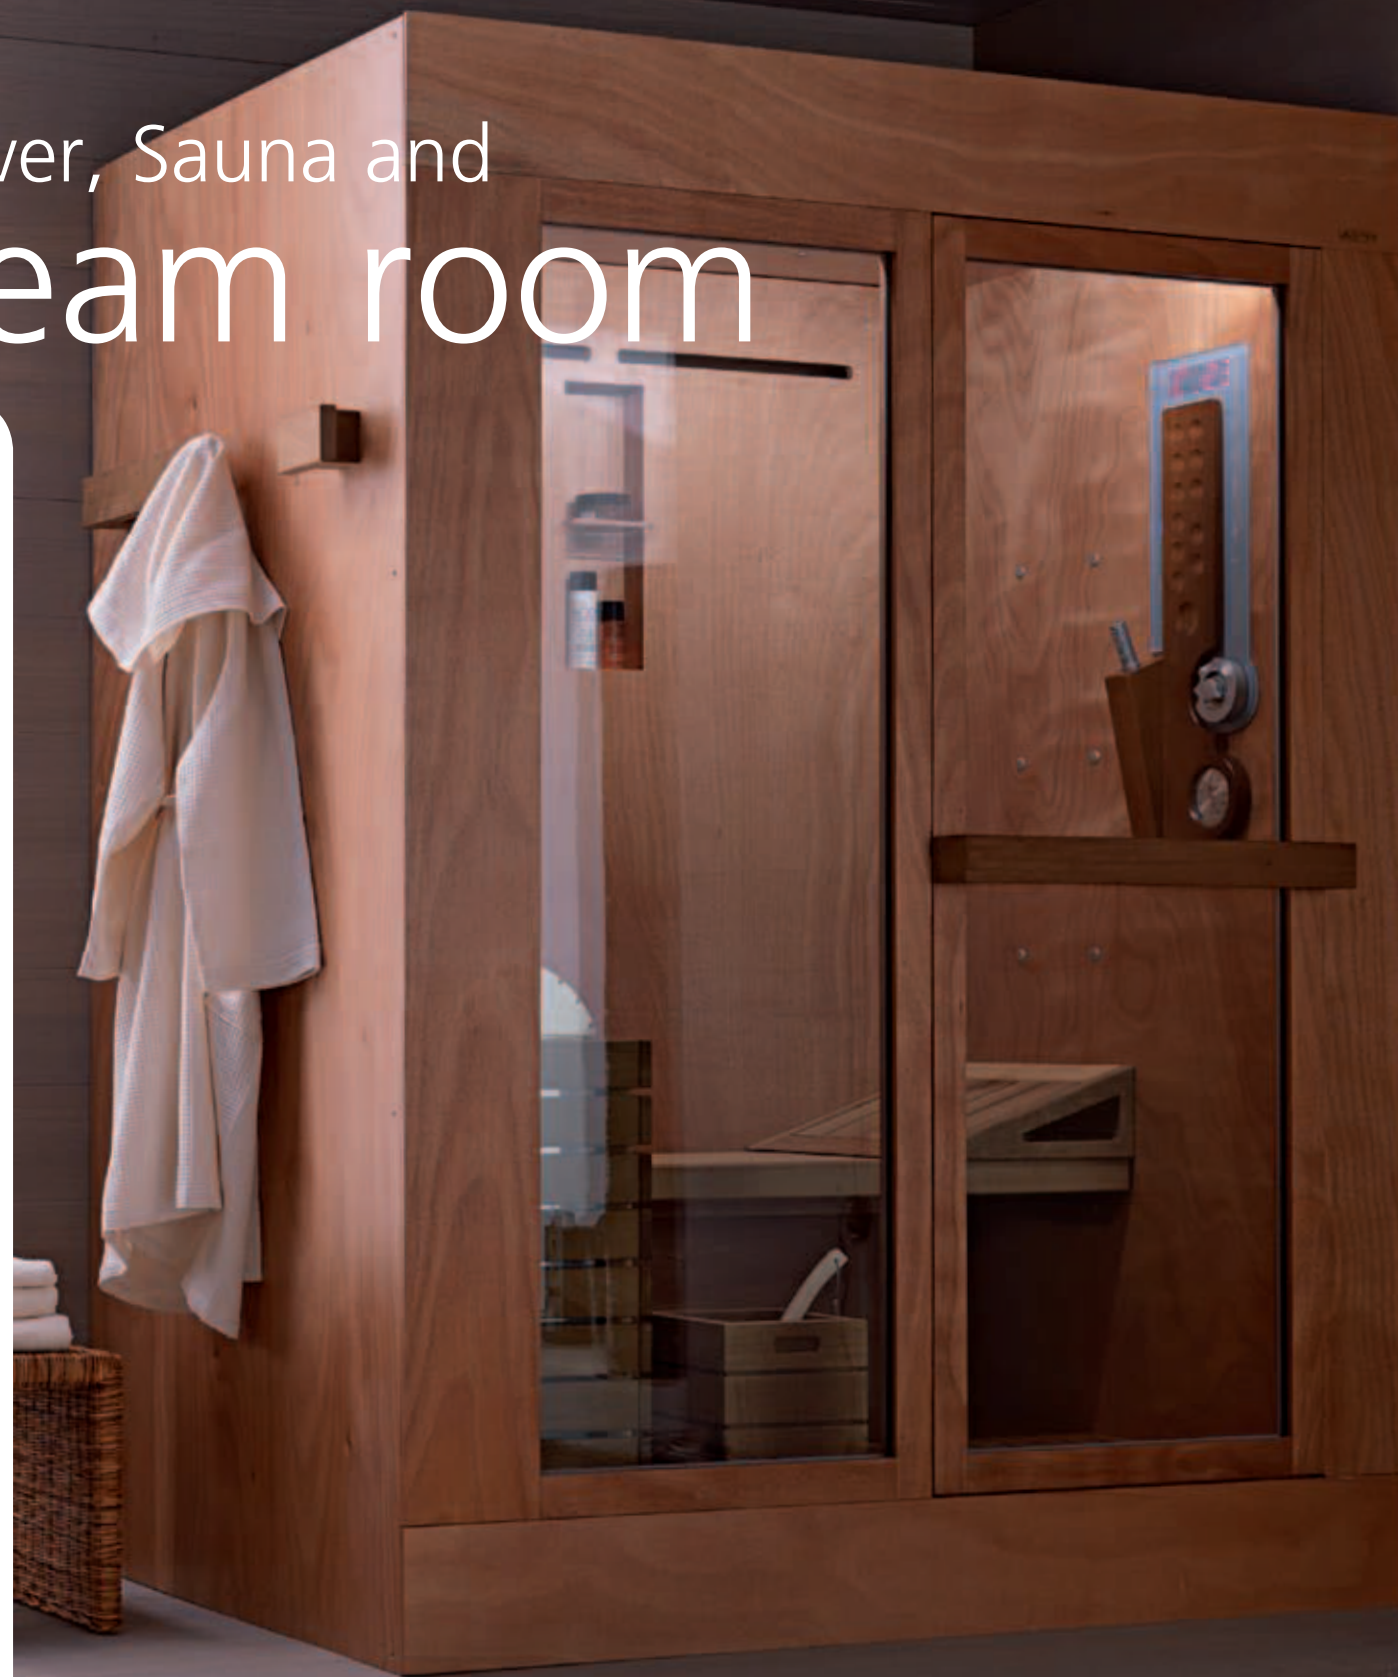

Tris

Shower, Sauna and Steam room

Your very own personal space dedicated to pleasure and well-being. This is Tris, the first multi-functional shower cabin, enclosing a shower, sauna and steam room in a space no bigger than the length of a bath.

Shower Hydromassage, mist jets and a rain function; taking a shower will be an unforgettable experience.

Sauna The Tris sauna improves blood circulation, detoxifies, relaxes the muscles and purifies the skin, all in your own private space.

Steam room One of the most ancient ways of rejuvenating your body, united with the most up-to-date technology to give you maximum well-being.

This is an innovative, unique product, offering you maximum comfort and safety thanks to the high technology of its design and construction.