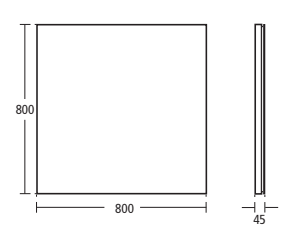

SimplyU 350mm Tall storage unit

- T7221 DJ Left-hand door, Gloss Dark Brown
- T7221 WG Left-hand door, Gloss White
- T7221 DK Left-hand door, Walnut veneer
- T7222 DJ Right-hand door, Gloss Dark Brown
- T7222 WG Right-hand door, Gloss White
- T7222 DK Right-hand door, Walnut veneer

SimplyU Finishes

SimplyU 550mm Mirror

N1296 MZ

SimplyU 800mm Mirror

N1297 MZ

SimplyU 1000mm Mirror

N1298 MZ

SimplyU 1200mm Mirror

N1299 MZ

Check the compatibility of your choice of basin and furniture at a glance. All mirrors are compatible with all basins and vessels. The vessel can only be combined with wall mounted fittings.

		Cabinet	Drawer unit	Drawer unit	Drawer unit	Shelf 80	Shelf 120
		550 x 520 x 350	800 x 520 x 350	1000 x 520 x 350	1200 x 520 x 350	1200 x 520 x 350	1200 x 520 x 350
T0133	Dynamic	1200 x 520 x 110			T7212		
T0134	Dynamic	800 x 520 x 110			T7205	T7208	T7215
T0135	Dynamic	650 x 500 x 110	T7201	T7205	T7208		T7215
T0136	Dynamic	550 x 500 x 110	T7201	T7205	T7208		T7215
T0139	Natural	600 x 500 x 135	T7200	T7202		7213	T7216
T0140	Natural	750 x 525 x 135		T7202			T7216
T0141	Natural vessel	450 x 450 x 120		T7203	T7206	7214	T7217
T0142	Natural vessel	600 x 450 x 120		T7203	T7206	7214	T7217

All SimplyU furniture units and shelves have a pre-cut hole on top for the basin waste. The shape of this hole is specific to the compatible basin as highlighted in the matrix

Drawings scale 1:25

SimplyU Mirror lamp

N1300 AA

SimplyU Soap dispenser and holder

N1302 AA

SimplyU Shelf

- N1304 AA Left-hand
- N1306 AA Right-hand

SimplyU Tumbler and holder

N1303 AA Tumbler and holder

SimplyU Towel hook

N1301 AA

SimplyU Basin mixer

Single lever with two tap holes, high pressure installations only

A4484 AA 206mm cylindrical spout and two round escutcheons with pop-up waste

SimplyU Basin mixer

Single lever with two tap holes, high pressure installations only