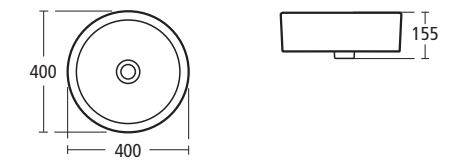

SimplyU Basin mixer

Single lever, built-in, wall mounted

- A4489 AA Cylindrical spout and one oval escutcheon
- A4491 NU Pre-installation kit

SimplyU Basin mixer

Single lever, built-in, wall mounted

- A4482 AA 206mm rectangular spout and one oval escutcheon
- A4491 NU Pre-installation kit

SimplyU Basin mixer

Single lever, built-in, wall mounted

- A4490 AA Cylindrical spout and one rectangular escutcheon
- A4491 NU Pre-installation kit

SimplyU Basin mixer

Single lever, built-in, wall mounted

- A4483 AA 206mm rectangular spout and one rectangular escutcheon
- A4491 NU Pre-installation kit

White pages 20-25

White 50cm Cube basin

- E1224 50cm cube basin, no tap holes
- E1221 50cm cube basin, one tap hole
- E1222 50cm cube basin, two tap holes
- E1223 50cm cube basin, three tap holes
- E1227 Full pedestal
- E0157 Basin fixing set

White 50cm Round basin

- E0117 50cm round basin, no tap holes
- E0007 50cm round basin, one tap hole
- E0008 50cm round basin, two tap holes
- E0026 50cm round basin, two tap holes, without chain hole
- E0009 50cm round basin with three tap holes
- E0015 Full pedestal
- E0157 Basin fixing set

White 40cm Round handrinse basin

- E0119 40cm round handrinse basin, no tap holes
- E0017 40cm round handrinse basin, one tap hole
- E0018 40cm round handrinse basin, two tap holes
- E0079 Contemporary 32 x 75cm seal bottom trap chromium plated

White 40cm Cube vessel basin

No tap holes

- E0036 Vessel basin
- E0095 Vessel fixing bracket

White 40cm Round vessel basin

No tap holes

- E0006 Vessel basin
- E0095 Vessel fixing bracket

White 45cm Round semi-countertop basin

One tap hole

- E0014

White Close coupled WC suite

- E0001 Close coupled/back-to-wall WC bowl with horizontal outlet
- E0002 Cistern with dual flush valve
- E5924 Cistern with single flush valve, 4.5 litres
- E0021 Seat and cover