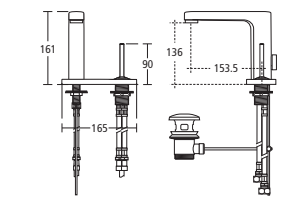

SimplyU Basin mixer

Single lever with two tap holes, high pressure installations only

A4478 AA Rectangular spout and one oval escutcheon with pop-up waste