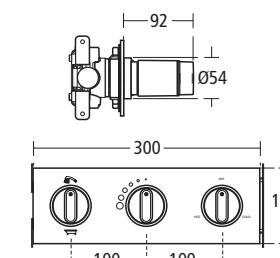

Moments Wall mounted shower valve

Thermostatic, built-in

- **A5597 AA** With two-way diverter to bath or shower
- **A5598 AA** With three-way diverter to bath, shower handspray or fixed head