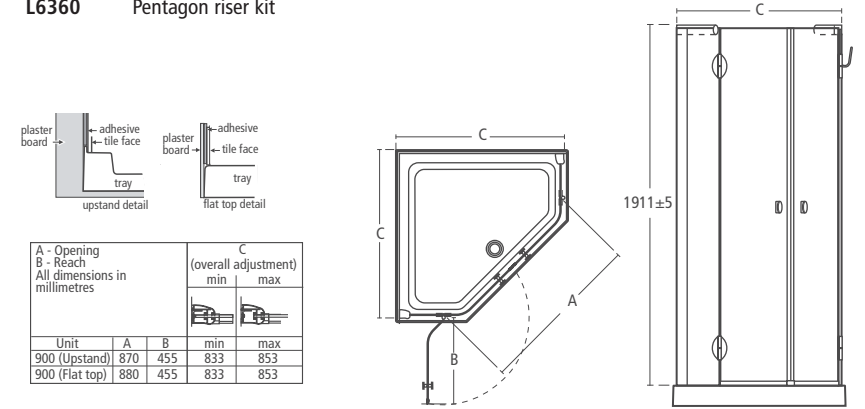

Bliss Pentagon enclosure

- **L9181 AA** 900mm Flat top pentagon hinged shower door and panels, right-hand
- **L9180 AA** 900mm Flat top pentagon hinged shower door and panels, left-hand
- **L8921 AA** 900mm Upstand pentagon hinged shower door and panels, right-hand
- **L8920 AA** 900mm Upstand pentagon hinged shower door and panels, left-hand
- **L6349** 900mm Pentagon flat top shower tray
- **L6355** 900mm Pentagon upstand shower tray
- **L6360** Pentagon riser kit

Unit	A	B	C (overall adjustment)	
			min	max
900 (Upstand)	870	455	833	853
900 (Flat top)	880	455	833	853