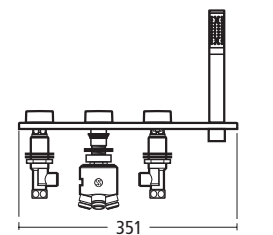

Moments Bath/shower mixer

Dual control with diverter and shower kit, four tap holes

- **A3920 AA** Bath/shower mixer, not including spout
- **A3922 AA** Multiplex bath waste
- **K7812 AA** Exofil bath filler and overflow