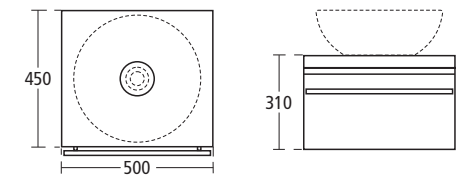

Create 70cm Bath

- E3294 170 x 70cm Idealform bath, no tap holes
- E3194 170cm Unilux front panel
- E3169 70cm Unilux end panel

- L9122 AA Bath shower screen
- L9128 AA Over bath enclosure door

Create 75cm Bath

- E3191 170 x 75cm Idealform bath, no tap holes
- E3194 170cm Unilux front panel
- E3195 75cm Unilux end panel

- L9122 AA Bath shower screen
- L9123 AA Over bath enclosure door

Create 365mm 3/4 Pedestal unit

(Not including handle*, worktop and basin mixer)

- E3311 GA 365mm 3/4 pedestal unit, Oak effect
- E3311 RY 365mm 3/4 pedestal unit, Walnut effect
- E3336 AA Pedestal basin collar, chrome plated
- E3338 AA Handrinse basin collar, chrome plated

For use with:
50 and 40cm Square basins
60 and 55cm Edge basins
45cm Edge handrinse basin
250mm bar handle

Create 365mm Full pedestal unit

(Not including handle**, worktop and basin mixer)

- E3309 GA 365mm full pedestal unit, Oak effect
- E3309 RY 365mm full pedestal unit, Walnut effect
- E3336 AA Pedestal basin collar, chrome plated
- E3338 AA Handrinse basin collar, chrome plated

For use with:
50 and 40cm Square basins
60 and 55cm Edge basins
45cm Edge handrinse basin
385mm bar handle

**for use with 385mm bar handle. See page 154 for product codes.

Create Offset corner bath

- E3176 160 x 105cm Idealform bath, left-hand, no tap holes
- E3177 160 x 105cm Idealform bath, right-hand, no tap holes
- E4815 160 x 105cm Idealform Plus+ bath, left-hand, no tap holes
- E4816 160 x 105cm Idealform Plus+ bath, right-hand, no tap holes
- E3182 Bath panel
- L9125 AA Curved bath screen
- L9127 AA Over bath enclosure door

Create Shower bath

- E3171 170 x 70cm Idealcast bath, left-hand, no tap holes
- E3172 170 x 70cm Idealcast bath, right-hand no tap holes
- E3168 Front panel

- E3169 End panel
- L9120 AA Curved bath shower screen
- L9123 AA Over bath enclosure door