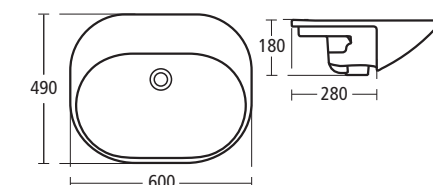

Tonic 60cm Semi-countertop basin

K0701 60cm basin, one tap hole