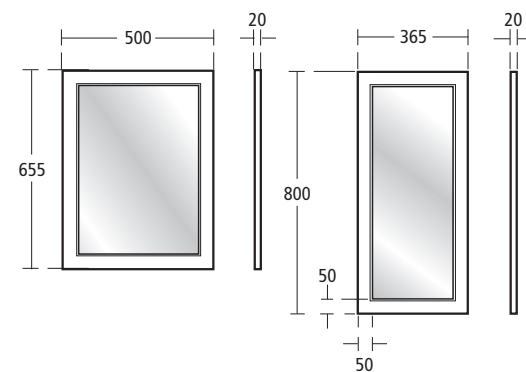

Create Mirrors

- E3329 GA 500mm mirror, Oak effect frame
- E3329 RY 500mm mirror, Walnut effect frame
- E3325 GA 365mm mirror, Oak effect frame
- E3325 RY 365mm mirror, Walnut effect frame

Create 600mm Basin unit with 600mm WC unit

(Not including handle**, worktop and basin mixer)

- E3306 GA 600mm basin unit, Oak effect
- E3306 RY 600mm basin unit, Walnut effect

For use with:
56cm Edge semi-countertop basin
50cm Square semi-countertop basin
385mm bar handle

- E3323 GA 600mm back-to-wall/wall hung WC unit with cistern and pushbutton, Oak effect
- E3323 RY 600mm back-to-wall/wall hung WC unit with cistern and pushbutton, Walnut effect
- E0060 Floor/wall brackets when using unit with wall hung WC

- For use with:
- E3013 Create back-to-wall WC suite
- E3034 Edge/Square seat and cover