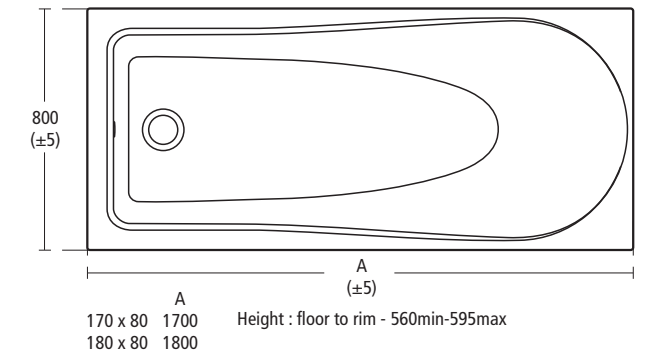

Tonic Bath

Available in 180 x 80cm and 170 x 80cm

- **K6060** 180 x 80cm Idealform bath, height floor to rim: 560 – 595cm
- **E0167** 180cm front bath panel
- **E0165** 80cm end bath panel
- **K6162** 170 x 80cm Idealform bath
- **E0164** 170cm front bath panel
- **E0165** 80cm end bath panel
- **E5836 AA** 90mm bath pop-up waste