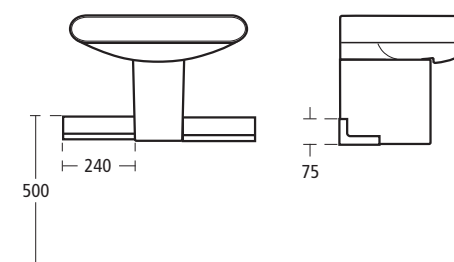

Moments 35cm Shelf

- K2196 WG Gloss White
- K2196 SV Light Oak veneer