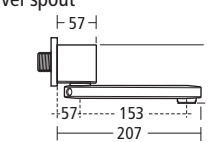

Moments Bath spout

Wall mounted with swivel spout

- **A3923 AA**