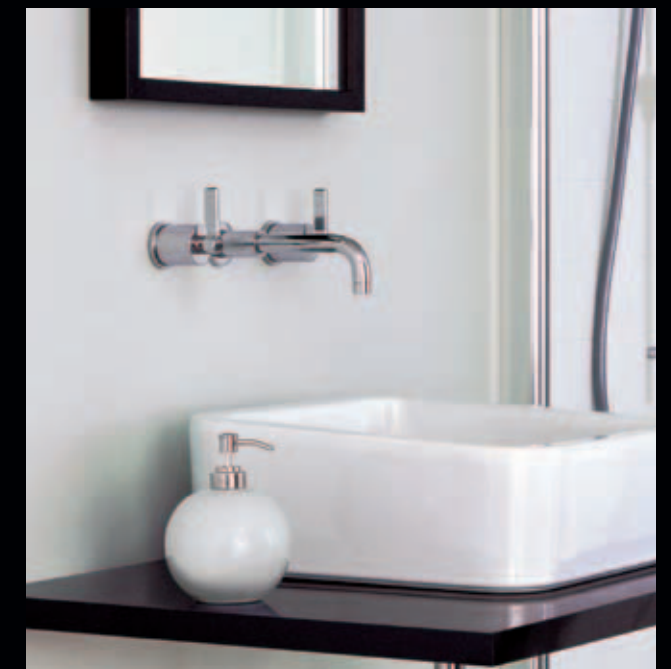

Silver

Silver is a unique collection of stunning chromium plated mixer taps for baths, basins and kitchens. The fittings have been designed to complement the White range but are equally suitable for use with other ranges. Silver has a choice of single lever or dual control mixer taps.

See p141-142 for the complete Silver range

Dual control two tap hole bath filler with standpipes.

Left: TT Silver built-in thermostatic valve with Ideal Rain L3 shower kit see page 124 for more information on shower fittings. For the complete range of Ideal Rain shower kits call 0800 590311 and ask for the Ideal Standard Showers Brochure.

Below: Single lever one tap hole basin mixer.

Below right: Dual control wall mounted basin mixer with 150mm spout.

Multiport Ceramic Disc technology

This controls the basin mixers' temperature and water flow with impeccable precision, limiting water wastage and providing a more efficient flow rate at low pressures. The multiport cartridge also includes a safety stop feature, which effectively sets a maximum temperature limit in the fully opened hot position.

innovation

Design by

David Chipperfield has established himself as one of the world's most accomplished architects. His buildings are characterised by their careful, almost sculptural simplicity. The extent of his designs range in style from furniture commissions to urban planning projects. In 2007 he was awarded the RIBA Stirling Prize for Architecture.