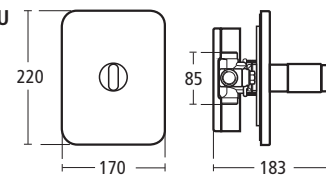

Moments Shower valve

Thermostatic, Trevi TT, built-in

- **A3970 NU** Shower valve
- **A3919** Faceplate