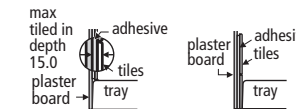

A (opening) 495mm	B (overall adjustment)		C (overall adjustment)	
	min	max	min	max
1700 Unit	1130	1145	635	650
1400 Unit	830	845	635	650

**Serenis 180° Alcove enclosure (wetroom option)**

- L8365 AA** 180° Alcove with water delivery system
- L8369 AA** 180° Alcove without water delivery system
- L5242** Shower tray, 1700mm, right-hand
- L5241** Shower tray, 1700mm, left-hand
- L8371 AA** 180° Alcove with water delivery system
- L8375 AA** 180° Alcove without water delivery system
- L8386 AA** Wetroom pack\*