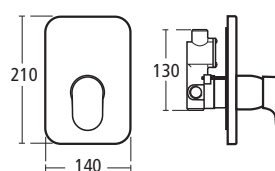

- **A3912** Not including shower kit