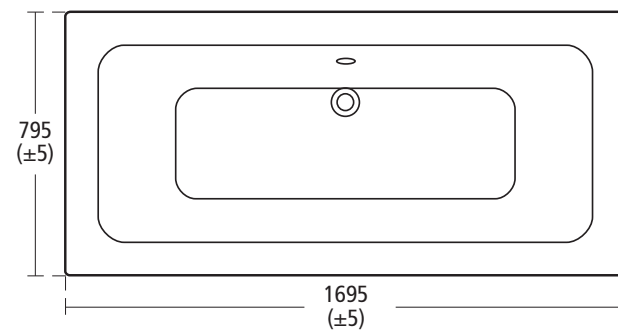

White 170cm Bath

E0023 170 x 80cm Idealcast bath with no tap holes
E0024 170cm front panel
E0025 80cm end panel

Height : floor to rim - 555min-595max

Drawings scale 1:25

Silver Basin mixer

Single lever with one tap hole

E0067 AA With pop-up waste
E0068 AA With no waste

Silver Basin mixer

Dual control with one tap hole

E0065 AA With pop-up waste
E0066 AA With no waste

Silver Vessel basin mixer

E0069 AA With no waste

Silver Bath filler

Dual control with two tap holes

E0072 AA

Silver Basin mixer

Dual control wall basin mixer

E0063 AA 150mm spout
E0064 AA 230mm spout

Silver Bath filler

Dual control wall bath filler

E0071 AA

Silver Basin mixer

Dual control with three tap holes

E0061 AA With pop-up waste
E0062 AA With no waste

Silver Bath filler

Dual control with three tap holes

E0070 AA

Silver Bidet mixer

Single lever with one tap hole

E0074 AA With pop-up waste

Silver Bidet mixer

Dual control with one tap hole

E0073 AA With pop-up waste