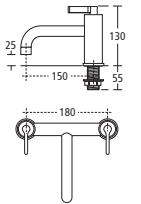

White Back-to-wall WC suite

E0001 Close coupled/back-to-wall WC bowl with horizontal outlet
E0021 Seat and cover

White Wall mounted WC suite

E0005 Wall mounted WC bowl with horizontal outlet
E0021 Seat and cover

White Floor standing bidet

One tap hole
E0027

White Wall mounted bidet

One tap hole
E0028

White 170cm Bath

E0023 170 x 80cm Idealcast bath with no tap holes
E0024 170cm front panel
E0025 80cm end panel

Height : floor to rim - 555min-595max

Drawings scale 1:25

Silver Basin mixer

Single lever with one tap hole

E0067 AA With pop-up waste
E0068 AA With no waste

Silver Basin mixer

Dual control with one tap hole

E0065 AA With pop-up waste
E0066 AA With no waste

Silver Vessel basin mixer

E0069 AA With no waste

Silver Bath filler

Dual control with two tap holes

E0072 AA

Silver Basin mixer

Dual control wall basin mixer

E0063 AA 150mm spout
E0064 AA 230mm spout

Silver Bath filler

Dual control wall bath filler

E0071 AA

Silver Basin mixer

Dual control with three tap holes

E0061 AA With pop-up waste
E0062 AA With no waste

Silver Bath filler

Dual control with three tap holes

E0070 AA

Silver Bidet mixer

Single lever with one tap hole

E0074 AA With pop-up waste

Silver Bidet mixer

Dual control with one tap hole

E0073 AA With pop-up waste