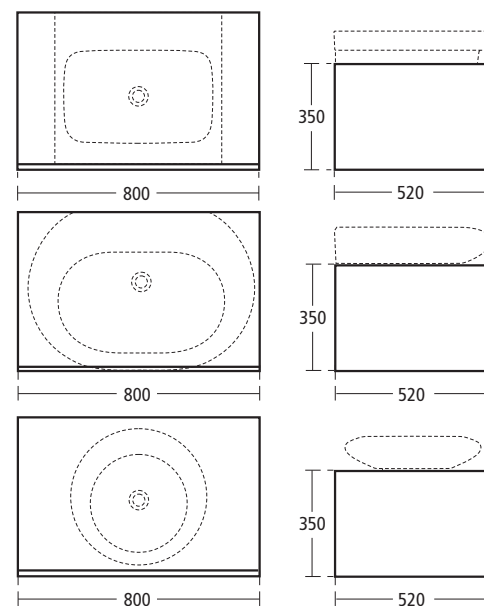

SimplyU 60cm Natural basin

- T0139 No tap holes
- T0166 One tap hole
- T0308 Two tap holes

SimplyU 60cm Natural vessel basin

- T0142 No tap holes

SimplyU 45cm Natural vessel basin

- T0141 No tap holes

SimplyU 550mm Wall mounted basin cupboard unit with pull-down door

1. For use with 60cm Natural basin
2. T7200 DJ Gloss Dark Brown
   - T7200 WG Gloss White
   - T7200 DK Walnut veneer

SimplyU 800mm Wall mounted basin unit with drawer

1. For use with 55 and 65cm Dynamic basin
2. T7201 DJ Gloss Dark Brown
   - T7201 WG Gloss White
   - T7201 DK Walnut veneer

1. For use with 60 and 75cm Natural basin
2. T7202 DJ Gloss Dark Brown
   - T7202 WG Gloss White
   - T7202 DK Walnut veneer

1. For use with 45 and 60cm Natural vessel basin
2. T7203 DJ Gloss Dark Brown
   - T7203 WG Gloss White
   - T7203 DK Walnut veneer