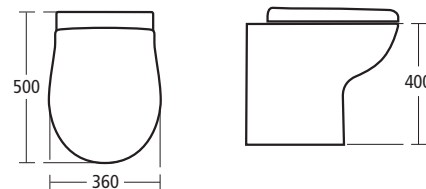

Create: Edge Back-to-wall WC suite

- E3013 Back-to-wall WC bowl with horizontal outlet
- E3034 Seat and cover
- E3044 Seat and cover, slow close