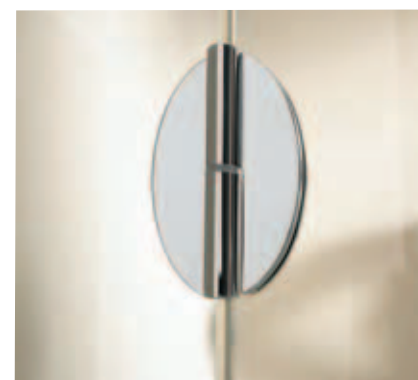

Stylish fittings

Chrome coloured architectural grade aluminium frames add a touch of contemporary quality to each enclosure.

design