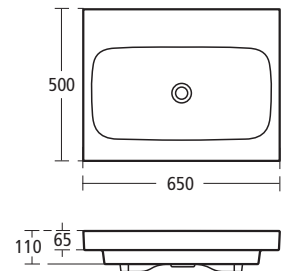

- T0133 No tap holes
- T0160 One tap hole
- T0304 Two tap holes

**SimplyU 80cm Dynamic basin**

- T0134 No tap holes
- T0161 One tap hole
- T0305 Two tap holes

**SimplyU 65cm Dynamic basin**

- T0135 No tap holes
- T0162 One tap hole
- T0306 Two tap holes