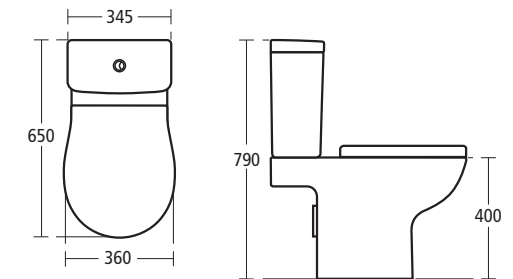

Create: Square Close coupled WC suite

- E3012 Close coupled bowl with horizontal outlet
- E3029 Cistern with dual flush valve
- E3034 Seat and cover
- E3044 Seat and cover, slow close