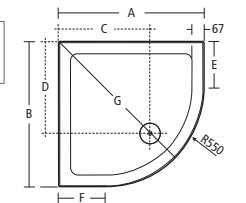

Idealite Quadrant upstand tray

- L6341 Idealite 800 quadrant upstand low profile tray and waste
- L6342 Idealite 900 quadrant upstand low profile tray and waste
- LV69967 Adhesive upstand
- L6310 Idealite Quadrant riser kit
- L6308 Idealite flexible waste pipe

	A	B	C	D	E	F	G
800 x 800	810	810	512	512	260	260	915
900 x 900	910	910	612	612	360	360	1055

Idealite Offset quadrant flat top tray

- L6329 900 x 800 right-hand offset quadrant flat top low profile tray and waste
- L6330 900 x 800 left-hand offset quadrant flat top low profile tray and waste
- L6630 1000 x 800 right-hand offset quadrant flat top low profile tray and waste
- L6631 1000 x 800 left-hand offset quadrant flat top low profile tray and waste
- L6632 1200 x 800 right-hand offset quadrant flat top low profile tray and waste
- L6633 1200 x 800 left-hand offset quadrant flat top low profile tray and waste
- L6331 1200 x 900 right-hand offset quadrant flat top low profile tray and waste
- L6332 1200 x 900 left-hand offset quadrant flat top low profile tray and waste
- LV69967 Adhesive upstand
- L6310 Quadrant riser kit
- L6308 Flexible waste pipe