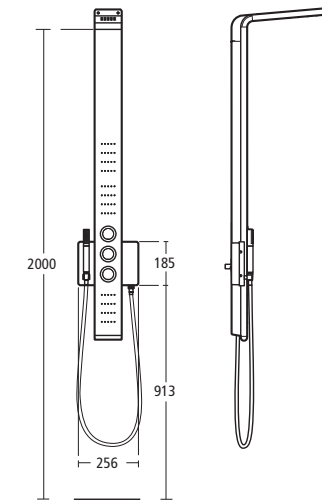

Moments Shower column

High pressure installations only

- **K6190 AA** Polished stainless steel