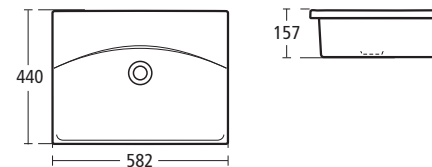

Daylight 130cm Double basin

With IFlow hidden overflow for use with semi-pedestal or cabinet

K0729 130cm double basin
K0071 Semi-pedestal

Daylight 100cm Basin

With IdealFlow hidden overflow for use with semi-pedestal or cabinet

K0728 100cm basin
K0071 Semi-pedestal

Daylight 80cm Basin

With IdealFlow hidden overflow for use with semi-pedestal or cabinet

K0727 80cm basin
K0071 Semi-pedestal

Daylight 70cm Basin

With IdealFlow hidden overflow for use with semi-pedestal or cabinet

K0726 70cm basin
K0071 Semi-pedestal

Daylight 58cm Countertop basin

With IdealFlow hidden overflow

K0730 SV Light Oak effect
K0730 EG Dark Oak effect

Daylight 1300mm Wall mounted vanity basin unit

With two doors and central drawer

K2216 SV Light Oak effect
K2216 EG Dark Oak effect

Drawings scale 1:25

Daylight 1000mm Wall mounted vanity basin unit

With two doors

K2215 SV Light Oak effect
K2215 EG Dark Oak effect

Daylight 800mm Wall mounted vanity basin unit

With two doors

K2214 SV Light Oak effect
K2214 EG Dark Oak effect

Daylight 700mm Wall mounted vanity basin unit

With two doors

K2213 SV Light Oak effect
K2213 EG Dark Oak effect

Daylight 350mm Wall mounted storage unit

With interior drawer

Left-hand hinged door and right-hand extended top
K2220 SV Light Oak effect
K2220 EG Dark Oak effect

Right-hand hinged door and left-hand extended top
K2221 SV Light Oak effect
K2221 EG Dark Oak effect

Daylight 350mm Wall mounted storage unit

With interior drawer

Left-hand hinged door and extended top each side
K2222 SV Light Oak effect
K2222 EG Dark Oak effect

Right-hand hinged door and extended top each side
K2223 SV Light Oak effect
K2223 EG Dark Oak effect

Daylight Infill box

With cosmetic tissue holder and waste container

K2224 SV Light Oak effect
K2224 EG Dark Oak effect

Drawings scale 1:25