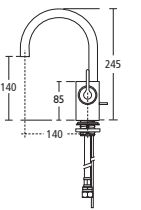

E0065 AA With pop-up waste
E0066 AA With no waste