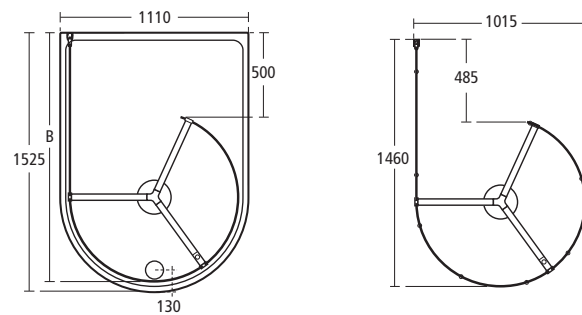

## Synergy Angle bath screen

L6210 AA Angle screen

**Serenis 360° Peninsular enclosure (wetroom option)**

- L8360 AA** Peninsular with water delivery system
- L5249** Shower tray, right-hand
- L5232** Shower tray, left-hand
- L8384 AA** Wetroom pack\*