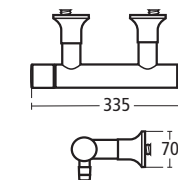

Alfiere Exposed shower valve

N9788 AA