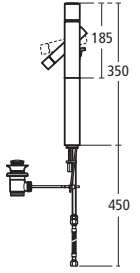

Alfiere Vessel basin mixer

N9798 AA