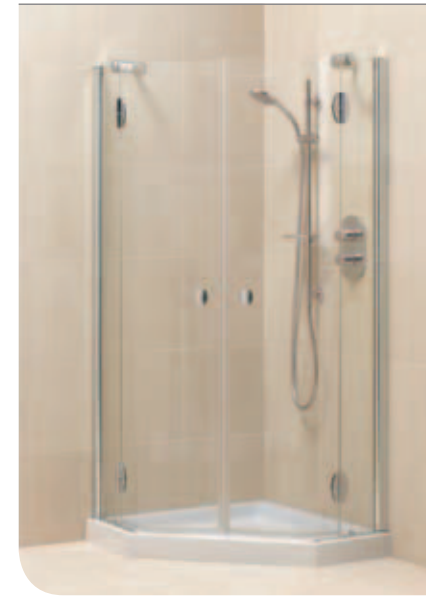

Bliss Alcove enclosure

- **L9170 AA** 800mm Flat top alcove hinged shower door and infill panel, right-hand
- **L9171 AA** 800mm Flat top alcove hinged shower door and infill panel, left-hand
- **L9172 AA** 900mm Flat top alcove hinged shower door and infill panel, right-hand
- **L9173 AA** 900mm Flat top alcove hinged shower door and infill panel, left-hand
- **L8911 AA** 800mm Upstand alcove hinged shower door and infill panel, right-hand
- **L8910 AA** 800mm Upstand alcove hinged shower door and infill panel, left-hand
- **L8913 AA** 900mm Upstand alcove hinged shower door and infill panel, right-hand
- **L8912 AA** 900mm Upstand alcove hinged shower door and infill panel, left-hand
- **L6344** 800mm Flat top shower tray
- **L6345** 900mm Flat top shower tray
- **L6350** 800mm Upstand shower tray
- **L6351** 900mm Upstand shower tray
- **L6356** 800mm Riser kit
- **L6357** 900mm Riser kit

Unit	A	B (overall adjustment)	
		min	max
800 (Upstand)	445	752	792
900 (Upstand)	545	852	892
800 (Flat top)	470	777	810
900 (Flat top)	570	877	910

Bliss Quadrant enclosure

- **L9176 AA** 800mm Flat top quadrant hinged shower door and panel, right-hand
- **L9177 AA** 800mm Flat top quadrant hinged shower door and panel, left-hand
- **L9178 AA** 900mm Flat top quadrant hinged shower door and panel, right-hand
- **L9179 AA** 900mm Flat top quadrant hinged shower door and panel, left-hand
- **L8917 AA** 800mm Upstand quadrant hinged shower door and panel, right-hand
- **L8916 AA** 800mm Upstand quadrant hinged shower door and panel, left-hand
- **L8919 AA** 900mm Upstand quadrant hinged shower door and panel, right-hand
- **L8918 AA** 900mm Upstand quadrant hinged shower door and panel, left-hand
- **L6347** 800mm Quadrant flat top shower tray
- **L6348** 900mm Quadrant flat top shower tray
- **L6353** 800mm Quadrant upstand shower tray
- **L6354** 900mm Quadrant upstand shower tray
- **L6359** Quadrant riser kit