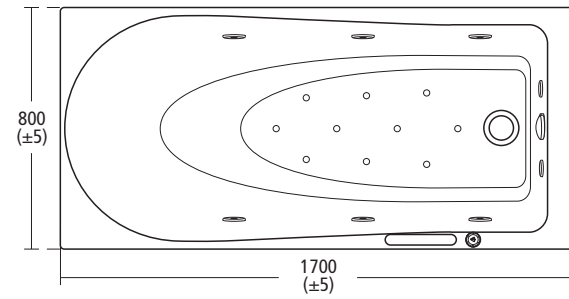

Whirlpools Tonic 170cm Twin Plus bath

K6045 170 x 80cm left-hand bath
K6462 170 x 80cm right-hand bath (pictured below)

Height : floor to rim - 640