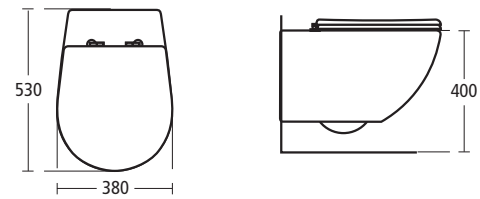

**White Back-to-wall WC suite**

E0001 Close coupled/back-to-wall WC bowl with horizontal outlet  
E0021 Seat and cover

**White Wall mounted WC suite**

E0005 Wall mounted WC bowl with horizontal outlet  
E0021 Seat and cover