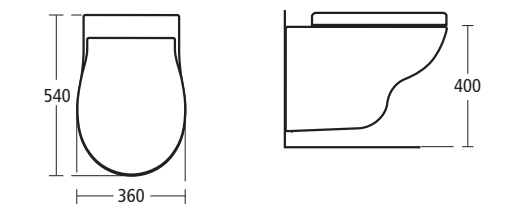

Create: Square Wall mounted WC suite

- E3014 Wall mounted WC bowl with horizontal outlet
- E3034 Seat and cover
- E3044 Seat and cover, slow close