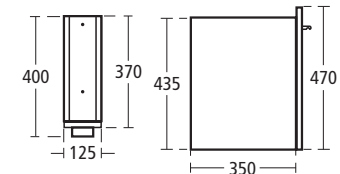

Drawings scale 1:25