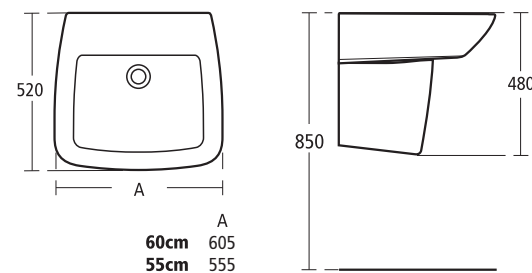

Ventuno 60cm and 55cm Semi-pedestal basin

- T0432 60cm basin, one tap hole
- T0435 55cm basin, one tap hole
- T4098 Semi-pedestal