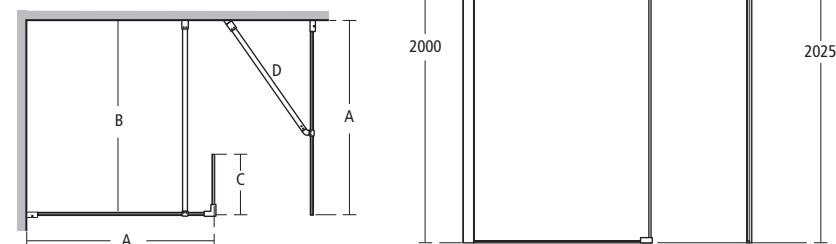

Synergy Corner wetroom with straight panel and return and end panel

- L6220 EO 700mm Wetroom panel
- L6221 EO 760mm Wetroom panel
- L6222 EO 800mm Wetroom panel
- L6223 EO 900mm Wetroom panel
- L6224 EO 1000mm Wetroom panel
- L6225 EO 1200mm Wetroom panel
- L6226 EO 1400mm Wetroom panel
- L6227 EO 1600mm Wetroom panel
- L6228 EO 300mm Wetroom return panel
- L6229 EO Straight bracing bracket
- L6230 EO Angle bracing bracket

Panel	Dim.A	Dim.B
700	654 - 677	650 - 994
760	714 - 737	650 - 994
800	754 - 777	650 - 994
900	854 - 877	650 - 994
1000	954 - 977	650 - 994
1200	1154 - 1177	650 - 994
1400	1354 - 1377	650 - 994
1600	1554 - 1577	650 - 994

Recommended opening minimum 500mm

A – Panel size of your choice
B – Straight bracing bracket
C – 300mm return panel
D – Angle bracing bracket