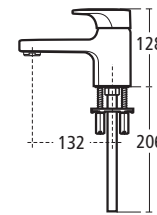

Moments Furniture bath

- **K6429 SV** Bath complete with front panel and two furniture end units, no tap holes
- **K6427 SV** Bath complete with front panel and left-hand furniture end unit, no tap holes
- **K6428 SV** Bath complete with front panel and right-hand furniture end unit, no tap holes
  Care must be taken when the bath is installed with wall tiles. Do not tile onto the bath rim. Front panel attached to wide rim.

Moments Basin mixer

Single lever with pop-up waste, one tap hole

- **A3903 AA** With pop-up waste
- **A5565 AA** With no waste

Moments Handrinse basin mixer

Single lever with pop-up waste, one tap hole

- **A3906** With pop-up waste
- **A5566** With no waste

Moments Bidet mixer

Single lever with pop-up waste, one tap hole

- **A3909**

Moments Bath filler

Single lever, one tap hole

- **A3921**

Moments Bath/shower mixer

Single lever, built-in with diverter, high pressure installations only

- **A3916** Not including spout or shower kit

Moments Shower valve

Thermostatic, Trevi TT, built-in

- **A3970 NU** Shower valve
- **A3919** Faceplate

Moments Shower valve

Single lever, built-in manual, high pressure installations only

- **A3912** Not including shower kit

Moments Shower valve

Thermostatic, Trevi TT, built-in with diverter

- **A3969 NU** Shower valve
- **A3918** Faceplate

Moments Shower column

High pressure installations only

- **K6190 AA** Polished stainless steel

Moments Bath/shower mixer

Single lever, exposed, wall mounted with swivel spout, high pressure installations only

- **A3914 AA** Not including shower kit

Moments Shower valve

Single lever, exposed manual, high pressure installations only

- **A3910 AA** Not including shower kit

Moments Bath spout

Wall mounted with swivel spout

- **A3923 AA**

Moments Control valve

Built-in, high pressure installations only

- **A4018 AA**

Moments Three-way diverter

Built-in, high pressure installations only