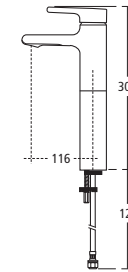

- A4755 AA Classic outlet