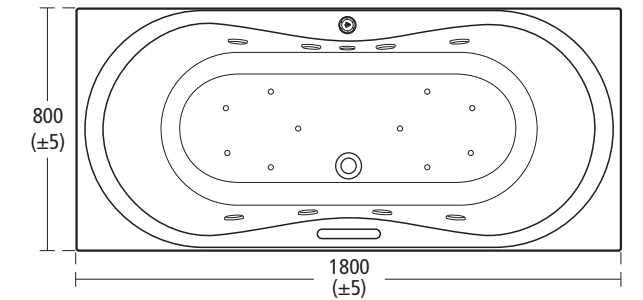

Whirlpools Aqua Duo 180cm Twin Plus bath

K6408 180 x 80cm bath

Height : floor to rim - 640