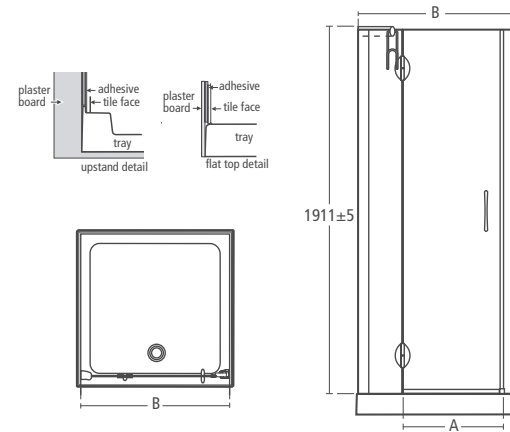

Bliss Alcove enclosure

- **L9170 AA** 800mm Flat top alcove hinged shower door and infill panel, right-hand
- **L9171 AA** 800mm Flat top alcove hinged shower door and infill panel, left-hand
- **L9172 AA** 900mm Flat top alcove hinged shower door and infill panel, right-hand
- **L9173 AA** 900mm Flat top alcove hinged shower door and infill panel, left-hand
- **L8911 AA** 800mm Upstand alcove hinged shower door and infill panel, right-hand
- **L8910 AA** 800mm Upstand alcove hinged shower door and infill panel, left-hand
- **L8913 AA** 900mm Upstand alcove hinged shower door and infill panel, right-hand
- **L8912 AA** 900mm Upstand alcove hinged shower door and infill panel, left-hand
- **L6344** 800mm Flat top shower tray
- **L6345** 900mm Flat top shower tray
- **L6350** 800mm Upstand shower tray
- **L6351** 900mm Upstand shower tray
- **L6356** 800mm Riser kit
- **L6357** 900mm Riser kit