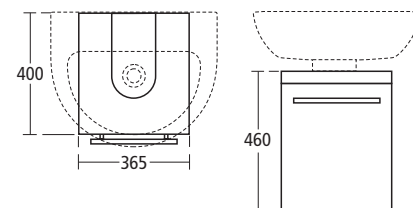

For use with:  
 50 and 40cm Square basins  
 60 and 55cm Edge basins  
 45cm Edge handrinse basin  
 250mm bar handle