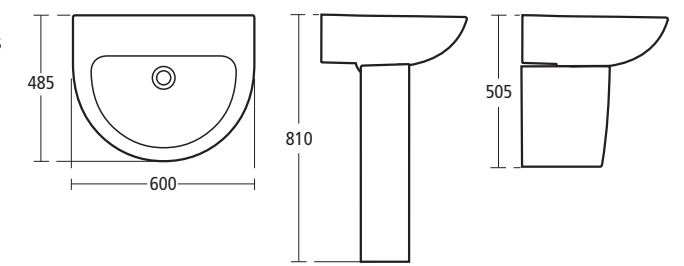

**Moments Robe hook**  
N1151 AA

**Moments Towel rail**

**Moments 46cm Double towel rail**  
N1144 AA

**Moments Towel rail**

**Create: Edge 60cm Pedestal and semi-pedestal basin**

- E3027 60cm basin, one tap hole
- E3028 60cm basin, two tap holes
- E3015 Full pedestal
- E3017 Semi-pedestal