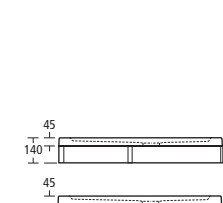

Idealite Pentagon flat top tray

- L6343 900 Pentagon flat top low profile tray and waste
- LV69967 Adhesive upstand
- L6309 1200 riser kit (for use with trays up to 1200)
- L6308 Flexible waste pipe