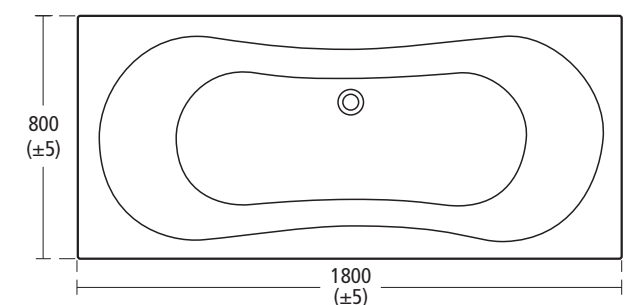

Aqua Duo Bath

- E3322 180 x 80cm bath, no tap holes
- E0167 180cm front panel
- E0165 80cm end panel

Height : floor to rim - 595

Drawings scale 1:25