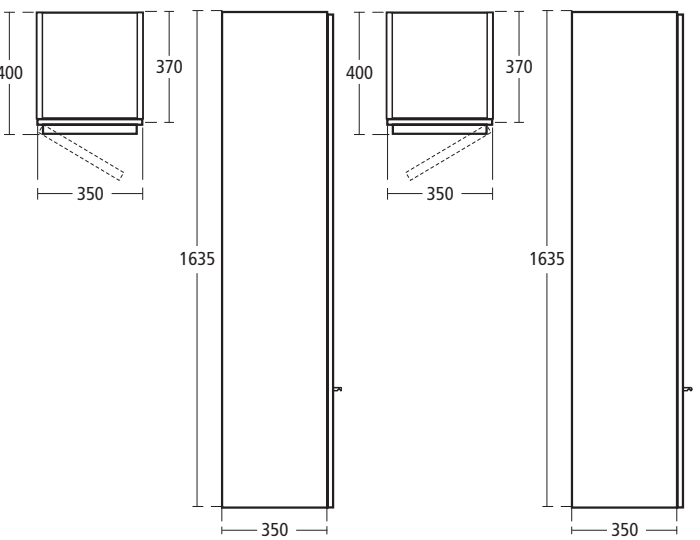

Daylight 1635mm Tall storage unit

with drawers and glass shelves

- K2225 SV Left-hinged door, Light Oak effect
- K2225 EG Left-hinged door, Dark Oak effect
- K2226 SV Right-hinged door, Light Oak effect
- K2226 EG Right-hinged door, Dark Oak effect