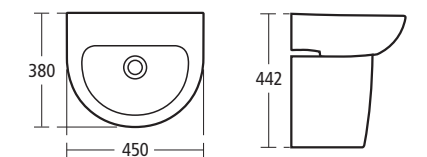

Create: Edge 45cm Handrinse semi-pedestal

- E3045 45cm handrinse basin, one tap hole
- E3016 Semi-pedestal

Create: Edge 42cm Vessel basin

No tap holes

- E3025