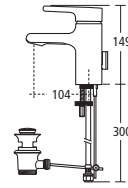

Drawings scale 1:25

**Attitude Basin mixer**

Single lever

- A4592 AA Classic outlet with pop-up waste
- A5535 AA Classic outlet with no waste

**Attitude Basin mixer**

Single lever, high pressure installations only