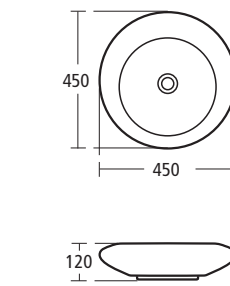

SimplyU 60cm Natural basin

- T0139 No tap holes
- T0166 One tap hole
- T0308 Two tap holes

SimplyU 60cm Natural vessel basin

- T0142 No tap holes

SimplyU 45cm Natural vessel basin

- T0141 No tap holes

SimplyU 550mm Wall mounted basin cupboard unit with pull-down door

1. For use with 60cm Natural basin
2. T7200 DJ Gloss Dark Brown
   - T7200 WG Gloss White
   - T7200 DK Walnut veneer

SimplyU 800mm Wall mounted basin unit with drawer

1. For use with 55 and 65cm Dynamic basin
2. T7201 DJ Gloss Dark Brown
   - T7201 WG Gloss White
   - T7201 DK Walnut veneer

1. For use with 60 and 75cm Natural basin
2. T7202 DJ Gloss Dark Brown
   - T7202 WG Gloss White
   - T7202 DK Walnut veneer

1. For use with 45 and 60cm Natural vessel basin
2. T7203 DJ Gloss Dark Brown
   - T7203 WG Gloss White
   - T7203 DK Walnut veneer

Drawings scale 1:25

SimplyU 1000mm wall mounted basin unit with drawer

1. For use with 55, 65 and 80cm Dynamic basin
2. T7205 DJ Gloss Dark Brown
   - T7205 WG Gloss White
   - T7205 DK Walnut veneer

1. For use with 45 and 60cm Natural vessel basin
2. T7206 DJ Gloss Dark Brown
   - T7206 WG Gloss White
   - T7206 DK Walnut veneer

SimplyU 1200mm Wall mounted basin unit with drawer

1. For use with Dynamic double basin
2. T7212 DJ Gloss Dark Brown
   - T7212 WG Gloss White
   - T7212 DK Walnut veneer

1. For use with 55, 65 and 80cm Dynamic basin
2. T7208 DJ Gloss Dark Brown
   - T7208 WG Gloss White
   - T7208 DK Walnut veneer

SimplyU 800mm Wall mounted basin shelf

1. For use with 60cm Natural basin
2. T7213 DJ Gloss Dark Brown
   - T7213 WG Gloss White
   - T7213 DK Walnut veneer

1. For use with 45 and 60cm Natural vessel basin
2. T7214 DJ Gloss Dark Brown
   - T7214 WG Gloss White
   - T7214 DK Walnut veneer

SimplyU 1200mm Wall mounted basin shelf

1. For use with 55, 65 and 80cm Dynamic basin
2. T7215 DJ Gloss Dark Brown
   - T7215 WG Gloss White
   - T7215 DK Walnut veneer

1. For use with 60 and 75cm Natural basin
2. T7216 DJ Gloss Dark Brown
   - T7216 WG Gloss White
   - T7216 DK Walnut veneer