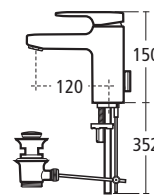

- **A3903 AA** With pop-up waste
- **A5565 AA** With no waste