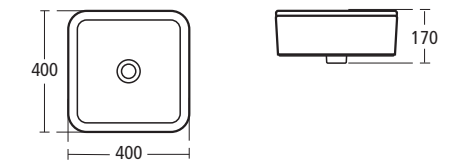

SimplyU Basin mixer

Single lever, built-in, wall mounted

- A4489 AA Cylindrical spout and one oval escutcheon
- A4491 NU Pre-installation kit

SimplyU Basin mixer

Single lever, built-in, wall mounted

- A4482 AA 206mm rectangular spout and one oval escutcheon
- A4491 NU Pre-installation kit

SimplyU Basin mixer

Single lever, built-in, wall mounted

- A4490 AA Cylindrical spout and one rectangular escutcheon
- A4491 NU Pre-installation kit

SimplyU Basin mixer

Single lever, built-in, wall mounted

- A4483 AA 206mm rectangular spout and one rectangular escutcheon
- A4491 NU Pre-installation kit

White pages 20-25

White 50cm Cube basin

- E1224 50cm cube basin, no tap holes
- E1221 50cm cube basin, one tap hole
- E1222 50cm cube basin, two tap holes
- E1223 50cm cube basin, three tap holes
- E1227 Full pedestal
- E0157 Basin fixing set

White 50cm Round basin

- E0117 50cm round basin, no tap holes
- E0007 50cm round basin, one tap hole
- E0008 50cm round basin, two tap holes
- E0026 50cm round basin, two tap holes, without chain hole
- E0009 50cm round basin with three tap holes
- E0015 Full pedestal
- E0157 Basin fixing set

White 40cm Round handrinse basin

- E0119 40cm round handrinse basin, no tap holes
- E0017 40cm round handrinse basin, one tap hole
- E0018 40cm round handrinse basin, two tap holes
- E0079 Contemporary 32 x 75cm seal bottom trap chromium plated

White 40cm Cube vessel basin

No tap holes

- E0036 Vessel basin
- E0095 Vessel fixing bracket

White 40cm Round vessel basin

No tap holes

- E0006 Vessel basin
- E0095 Vessel fixing bracket

White 45cm Round semi-countertop basin

One tap hole

- E0014

White Close coupled WC suite

- E0001 Close coupled/back-to-wall WC bowl with horizontal outlet
- E0002 Cistern with dual flush valve
- E5924 Cistern with single flush valve, 4.5 litres
- E0021 Seat and cover