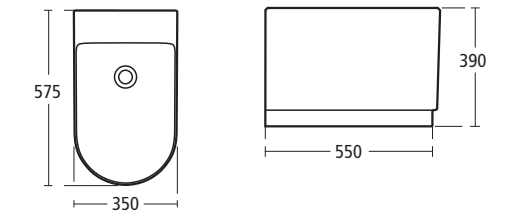

Moments Back-to-wall bidet

One tap hole

K5054

Moments 180cm Bath

K6342 180 x 90cm bath, no tap holes
K6177 180cm front panel
K6178 90cm end panel
K7810 AA Multiplex bath waste and overflow
K7812 AA Multiplex trio bath waste and exofil overflow – working components
A3922 AA Multiplex bath waste and overflow – operating handle and plug cover for K7812 AA