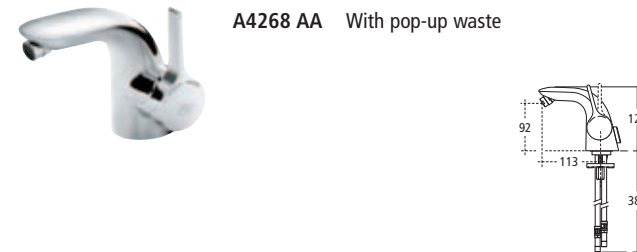

Melange Bidet mixer

Single lever, high pressure installations only

A4268 AA With pop-up waste