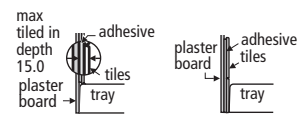

A - Opening See drawing	B (overall adjustment)	
	min	max
	1455	1470

Serenis 360° Corner enclosure (wetroom option)

- **L8362 AA** 360° Corner enclosure with water delivery system
- **L5231** Shower tray, right-hand
- **L5230** Shower tray, left-hand
- **L8385 AA** Wetroom pack*