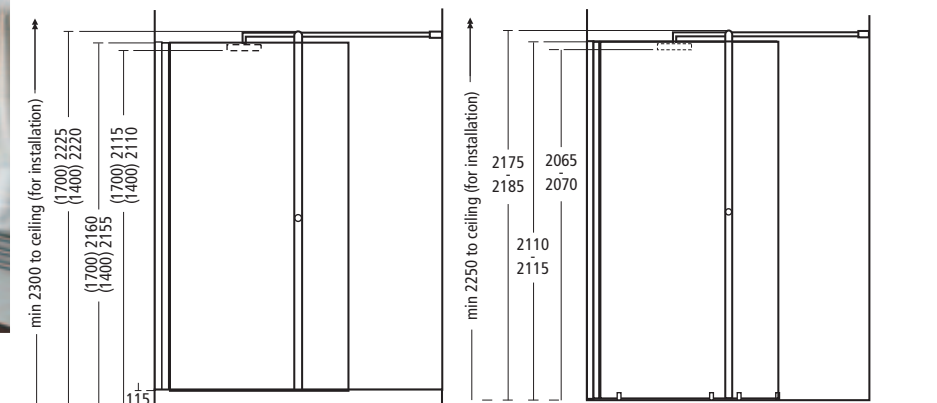

A (opening) 495mm	B (overall adjustment)		C (overall adjustment)	
	min	max	min	max
1700 Unit	1130	1145	635	650
1400 Unit	830	845	635	650

**Serenis 180° Alcove enclosure (wetroom option)**

- L8365 AA** 180° Alcove with water delivery system
- L8369 AA** 180° Alcove without water delivery system
- L5242** Shower tray, 1700mm, right-hand
- L5241** Shower tray, 1700mm, left-hand
- L8371 AA** 180° Alcove with water delivery system
- L8375 AA** 180° Alcove without water delivery system
- L8386 AA** Wetroom pack\*