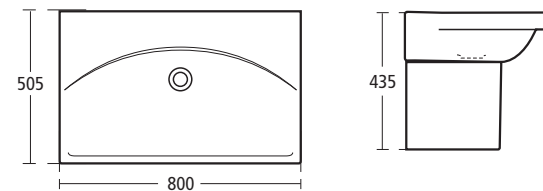

K0728 100cm basin  
K0071 Semi-pedestal

**Daylight 80cm Basin**

With IdealFlow hidden overflow for use with semi-pedestal or cabinet

K0727 80cm basin  
K0071 Semi-pedestal

**Daylight 70cm Basin**

With IdealFlow hidden overflow for use with semi-pedestal or cabinet