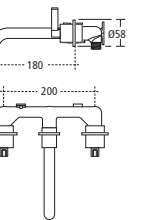

White Back-to-wall WC suite

E0001 Close coupled/back-to-wall WC bowl with horizontal outlet
E0021 Seat and cover

White Wall mounted WC suite

E0005 Wall mounted WC bowl with horizontal outlet
E0021 Seat and cover

White Floor standing bidet

One tap hole
E0027

White Wall mounted bidet

One tap hole
E0028

White 170cm Bath

E0023 170 x 80cm Idealcast bath with no tap holes
E0024 170cm front panel
E0025 80cm end panel

Height : floor to rim - 555min-595max

Drawings scale 1:25

Silver Basin mixer

Single lever with one tap hole

E0067 AA With pop-up waste
E0068 AA With no waste

Silver Basin mixer

Dual control with one tap hole

E0065 AA With pop-up waste
E0066 AA With no waste

Silver Vessel basin mixer

E0069 AA With no waste

Silver Bath filler

Dual control with two tap holes

E0072 AA

Silver Basin mixer

Dual control wall basin mixer

E0063 AA 150mm spout
E0064 AA 230mm spout

Silver Bath filler

Dual control wall bath filler

E0071 AA

Silver Basin mixer

Dual control with three tap holes

E0061 AA With pop-up waste
E0062 AA With no waste

Silver Bath filler

Dual control with three tap holes

E0070 AA

Silver Bidet mixer

Single lever with one tap hole

E0074 AA With pop-up waste

Silver Bidet mixer

Dual control with one tap hole

E0073 AA With pop-up waste