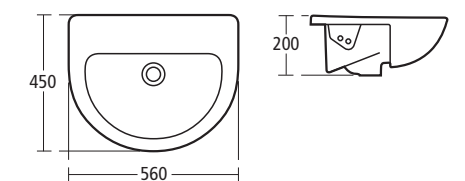

- E3045 45cm handrinse basin, one tap hole
- E3016 Semi-pedestal

**Create: Edge 42cm Vessel basin**

No tap holes

- E3025

**Create: Edge 56cm Semi-countertop basin**

- E3047 56cm semi-countertop basin, one tap hole
- E3048 56cm semi-countertop basin, two tap holes