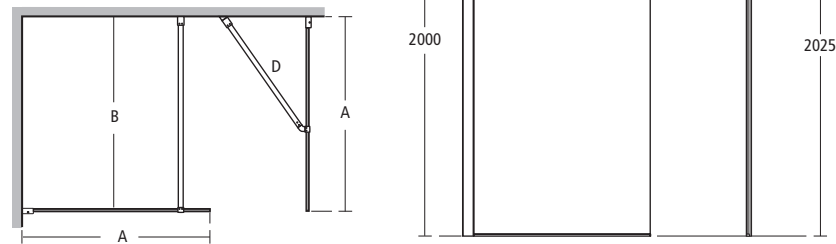

Synergy Corner wetroom with straight panel and end panel

- L6220 EO 700mm Wetroom panel
- L6221 EO 760mm Wetroom panel
- L6222 EO 800mm Wetroom panel
- L6223 EO 900mm Wetroom panel
- L6224 EO 1000mm Wetroom panel
- L6225 EO 1200mm Wetroom panel
- L6226 EO 1400mm Wetroom panel
- L6227 EO 1600mm Wetroom panel
- L6229 EO Straight bracing bracket
- L6230 EO Angle bracing bracket

Panel	Dim.A	Dim.B
700	654 - 677	650 - 994
760	714 - 737	650 - 994
800	754 - 777	650 - 994
900	854 - 877	650 - 994
1000	954 - 977	650 - 994
1200	1154 - 1177	650 - 994
1400	1354 - 1377	650 - 994
1600	1554 - 1577	650 - 994

Recommended opening minimum 500mm

A – Panel size of your choice
B – Straight bracing bracket
D – Angle bracing bracket