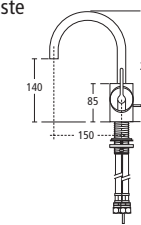

E0067 AA With pop-up waste
E0068 AA With no waste