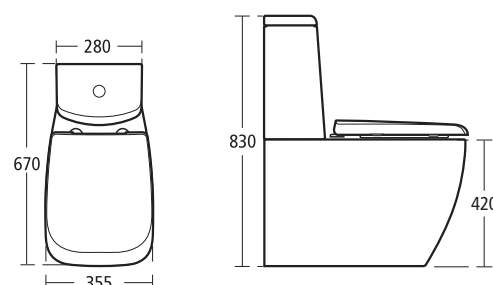

Ventuno Back-to-wall close coupled WC suite

- T3213 Close coupled back-to-wall bowl with horizontal outlet
- T4228 Close coupled cistern with dual flush valve – 6/4 litres
- T6343 Seat and cover
- T6344 Seat and cover, slow close