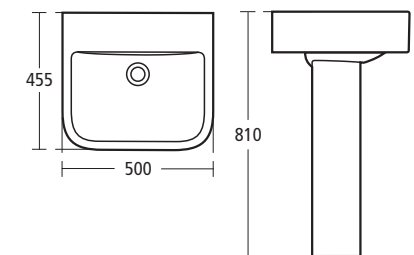

Create: Square 50cm pedestal basin

- E3100 50cm basin, one tap hole
- E3104 50cm basin, two tap holes
- E3015 Full pedestal