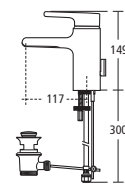

- A4597 AA Waterfall outlet with pop-up waste
- A5536 AA Waterfall outlet with no waste