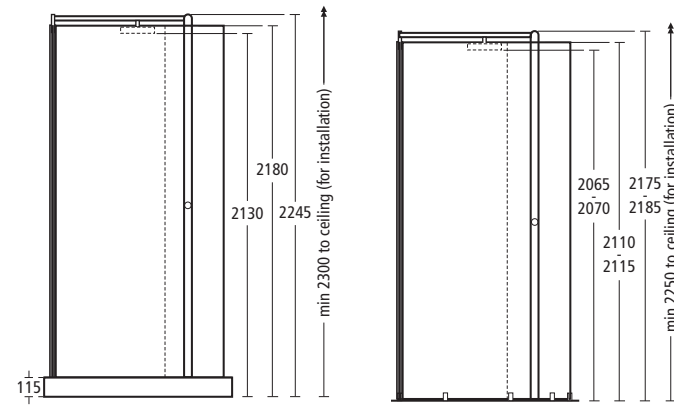

## Synergy Angle bath screen

L6210 AA Angle screen

**Serenis 360° Peninsular enclosure (wetroom option)**

- L8360 AA** Peninsular with water delivery system
- L5249** Shower tray, right-hand
- L5232** Shower tray, left-hand
- L8384 AA** Wetroom pack\*