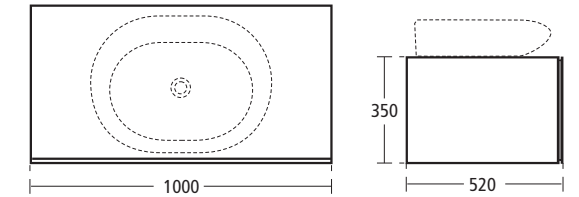

SimplyU 1000mm wall mounted basin unit with drawer

1. For use with 55, 65 and 80cm Dynamic basin
2. T7205 DJ Gloss Dark Brown
   - T7205 WG Gloss White
   - T7205 DK Walnut veneer

1. For use with 45 and 60cm Natural vessel basin
2. T7206 DJ Gloss Dark Brown
   - T7206 WG Gloss White
   - T7206 DK Walnut veneer