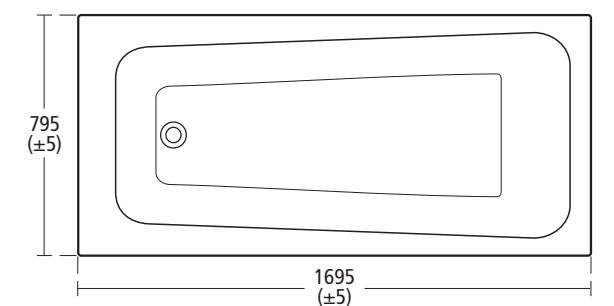

Ventuno Bath

- E0121 170 x 80cm Idealcast bath
- E0164 170cm front bath panel for Idealcast bath
- E0165 80cm end bath panel for Idealcast bath
- R2060 170 x 75cm Idealform bath
- R2059 170 x 70cm Idealform bath
- E3194 170cm Unilux front panel
- E3195 75cm Unilux end panel
- E3169 70cm Unilux end panel