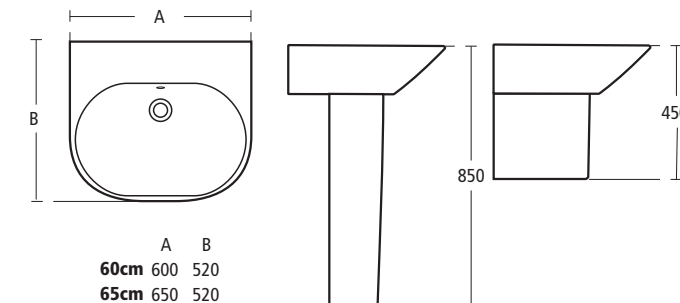

### Tonic Pedestal and semi-pedestal basin

Available in 65cm and 60cm

K0689 65cm basin, one tap hole

K0688 60cm basin, one tap hole

R3311 Pedestal

K0071 Large semi-pedestal