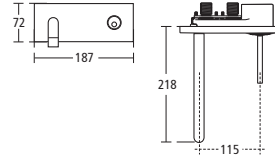

SimplyU Basin mixer

Single lever, built-in, wall mounted

- A4489 AA Cylindrical spout and one oval escutcheon
- A4491 NU Pre-installation kit

SimplyU Basin mixer

Single lever, built-in, wall mounted

- A4482 AA 206mm rectangular spout and one oval escutcheon
- A4491 NU Pre-installation kit

SimplyU Basin mixer

Single lever, built-in, wall mounted

- A4490 AA Cylindrical spout and one rectangular escutcheon
- A4491 NU Pre-installation kit

SimplyU Basin mixer

Single lever, built-in, wall mounted

- A4483 AA 206mm rectangular spout and one rectangular escutcheon
- A4491 NU Pre-installation kit

White pages 20-25

White 50cm Cube basin

- E1224 50cm cube basin, no tap holes
- E1221 50cm cube basin, one tap hole
- E1222 50cm cube basin, two tap holes
- E1223 50cm cube basin, three tap holes
- E1227 Full pedestal
- E0157 Basin fixing set

White 50cm Round basin

- E0117 50cm round basin, no tap holes
- E0007 50cm round basin, one tap hole
- E0008 50cm round basin, two tap holes
- E0026 50cm round basin, two tap holes, without chain hole
- E0009 50cm round basin with three tap holes
- E0015 Full pedestal
- E0157 Basin fixing set

White 40cm Round handrinse basin

- E0119 40cm round handrinse basin, no tap holes
- E0017 40cm round handrinse basin, one tap hole
- E0018 40cm round handrinse basin, two tap holes
- E0079 Contemporary 32 x 75cm seal bottom trap chromium plated

White 40cm Cube vessel basin

No tap holes

- E0036 Vessel basin
- E0095 Vessel fixing bracket

White 40cm Round vessel basin

No tap holes

- E0006 Vessel basin
- E0095 Vessel fixing bracket

White 45cm Round semi-countertop basin

One tap hole

- E0014

White Close coupled WC suite

- E0001 Close coupled/back-to-wall WC bowl with horizontal outlet
- E0002 Cistern with dual flush valve
- E5924 Cistern with single flush valve, 4.5 litres
- E0021 Seat and cover