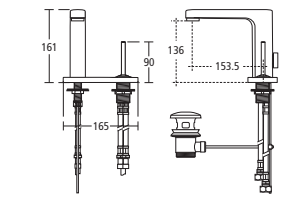

SimplyU Basin mixer

Single lever with two tap holes, high pressure installations only

A4479 AA Rectangular spout and one rectangular escutcheon with pop-up waste