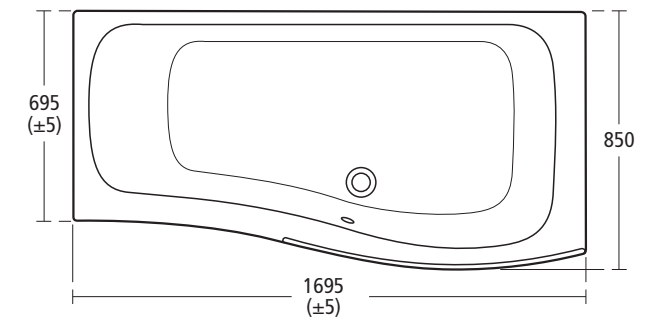

Create Shower bath

- E3171 170 x 70cm Idealcast bath, left-hand, no tap holes
- E3172 170 x 70cm Idealcast bath, right-hand no tap holes
- E3168 Front panel

- E3169 End panel
- L9120 AA Curved bath shower screen
- L9123 AA Over bath enclosure door

Create 500mm Vessel drawer unit

(Not including handle**, worktop and basin mixer)

- E3308 GA 500mm vessel drawer unit, Oak effect
- E3308 RY 500mm vessel drawer unit, Walnut effect

For use with:
42cm Edge vessel basin
385mm bar handle

Create 600mm Vanity chest

(Not including handles**, worktop and basin mixer)

- E3312 GA 600mm vanity chest, Oak effect
- E3312 RY 600mm vanity chest, Walnut effect

For use with:
50cm Edge countertop basin
50cm Square countertop basin
40cm Square countertop basin
385mm bar handle