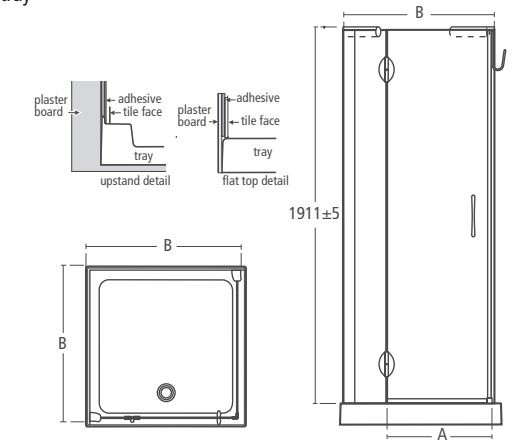

Bliss Corner Entry enclosure

- **L9166 AA** 800mm Flat top corner Entry hinged shower door and infill panel, right-hand
- **L9167 AA** 800mm Flat top corner Entry hinged shower door and infill panel, left-hand
- **L9168 AA** 900mm Flat top corner Entry hinged shower door, infill panel, right-hand
- **L9169 AA** 900mm Flat top corner Entry hinged shower door, infill panel, left-hand
- **L8907 AA** 800mm Upstand corner Entry hinged shower door and infill panel, right-hand
- **L8906 AA** 800mm Upstand corner Entry hinged shower door and infill panel, left-hand
- **L8909 AA** 900mm Upstand corner Entry hinged shower door, infill panel, right-hand
- **L8908 AA** 900mm Upstand corner Entry hinged shower door, infill panel, left-hand
- **L6344** 800mm Flat top shower tray
- **L6345** 900mm Flat top shower tray
- **L6350** 800mm Upstand shower tray
- **L6351** 900mm Upstand shower tray
- **L6356** 800mm Riser kit
- **L6357** 900mm Riser kit

Unit	A	B	C (overall adjustment)	
			min	max
800 (Upstand)	645	480	743	763
900 (Upstand)	715	530	848	870
800 (Flat top)	655	490	753	773
900 (Flat top)	725	540	858	873