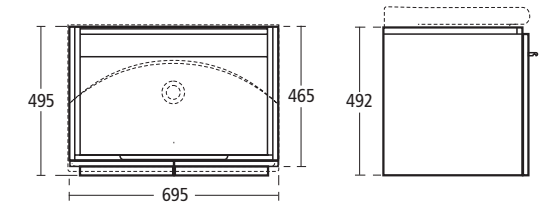

Daylight 130cm Double basin

With IFlow hidden overflow for use with semi-pedestal or cabinet

K0729 130cm double basin
K0071 Semi-pedestal

Daylight 100cm Basin

With IdealFlow hidden overflow for use with semi-pedestal or cabinet

K0728 100cm basin
K0071 Semi-pedestal

Daylight 80cm Basin

With IdealFlow hidden overflow for use with semi-pedestal or cabinet

K0727 80cm basin
K0071 Semi-pedestal

Daylight 70cm Basin

With IdealFlow hidden overflow for use with semi-pedestal or cabinet

K0726 70cm basin
K0071 Semi-pedestal

Daylight 58cm Countertop basin

With IdealFlow hidden overflow

K0730 SV Light Oak effect
K0730 EG Dark Oak effect

Daylight 1300mm Wall mounted vanity basin unit

With two doors and central drawer

K2216 SV Light Oak effect
K2216 EG Dark Oak effect

Drawings scale 1:25

Daylight 1000mm Wall mounted vanity basin unit

With two doors

K2215 SV Light Oak effect
K2215 EG Dark Oak effect

Daylight 800mm Wall mounted vanity basin unit

With two doors

K2214 SV Light Oak effect
K2214 EG Dark Oak effect

Daylight 700mm Wall mounted vanity basin unit

With two doors

K2213 SV Light Oak effect
K2213 EG Dark Oak effect

Daylight 350mm Wall mounted storage unit

With interior drawer

Left-hand hinged door and right-hand extended top
K2220 SV Light Oak effect
K2220 EG Dark Oak effect

Right-hand hinged door and left-hand extended top
K2221 SV Light Oak effect
K2221 EG Dark Oak effect

Daylight 350mm Wall mounted storage unit

With interior drawer

Left-hand hinged door and extended top each side
K2222 SV Light Oak effect
K2222 EG Dark Oak effect

Right-hand hinged door and extended top each side
K2223 SV Light Oak effect
K2223 EG Dark Oak effect

Daylight Infill box

With cosmetic tissue holder and waste container

K2224 SV Light Oak effect
K2224 EG Dark Oak effect

Drawings scale 1:25