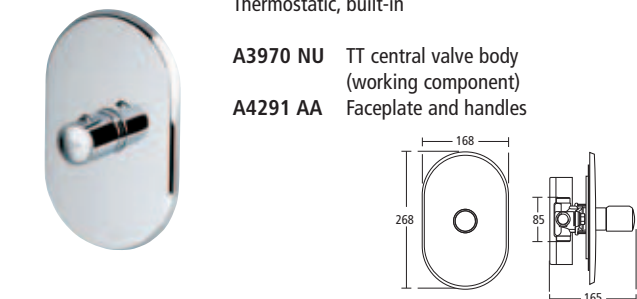

Melange Central shower valve

Thermostatic, built-in

A3970 NU TT central valve body (working component)

A4291 AA Faceplate and handles