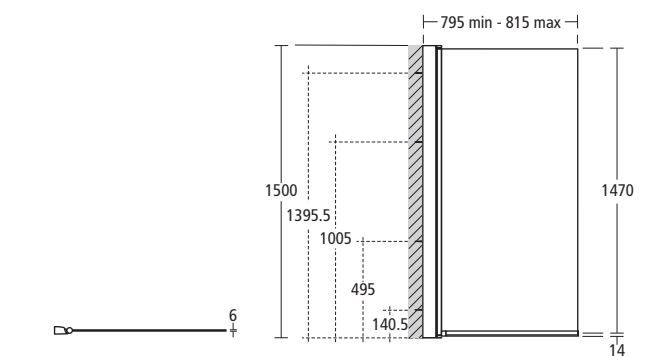

Synergy Corner wetroom with straight panel and end panel

- L6220 EO 700mm Wetroom panel
- L6221 EO 760mm Wetroom panel
- L6222 EO 800mm Wetroom panel
- L6223 EO 900mm Wetroom panel
- L6224 EO 1000mm Wetroom panel
- L6225 EO 1200mm Wetroom panel
- L6226 EO 1400mm Wetroom panel
- L6227 EO 1600mm Wetroom panel
- L6229 EO Straight bracing bracket
- L6230 EO Angle bracing bracket

Panel	Dim.A	Dim.B
700	654 - 677	650 - 994
760	714 - 737	650 - 994
800	754 - 777	650 - 994
900	854 - 877	650 - 994
1000	954 - 977	650 - 994
1200	1154 - 1177	650 - 994
1400	1354 - 1377	650 - 994
1600	1554 - 1577	650 - 994

Recommended opening minimum 500mm

A – Panel size of your choice
B – Straight bracing bracket
D – Angle bracing bracket

Synergy Corner wetroom with straight panel and return and end panel

- L6220 EO 700mm Wetroom panel
- L6221 EO 760mm Wetroom panel
- L6222 EO 800mm Wetroom panel
- L6223 EO 900mm Wetroom panel
- L6224 EO 1000mm Wetroom panel
- L6225 EO 1200mm Wetroom panel
- L6226 EO 1400mm Wetroom panel
- L6227 EO 1600mm Wetroom panel
- L6228 EO 300mm Wetroom return panel
- L6229 EO Straight bracing bracket
- L6230 EO Angle bracing bracket

Panel	Dim.A	Dim.B
700	654 - 677	650 - 994
760	714 - 737	650 - 994
800	754 - 777	650 - 994
900	854 - 877	650 - 994
1000	954 - 977	650 - 994
1200	1154 - 1177	650 - 994
1400	1354 - 1377	650 - 994
1600	1554 - 1577	650 - 994

Recommended opening minimum 500mm

A – Panel size of your choice
B – Straight bracing bracket
C – 300mm return panel
D – Angle bracing bracket

Synergy Bow bath screen

L6211 AA Bow bath screen

Synergy Bow bath screen with towel rail

L6212 AA Bow bath screen with rail

Synergy Sail bath screen

L6213 AA Sail bath screen

Synergy Angle bath screen

L6210 AA Angle screen