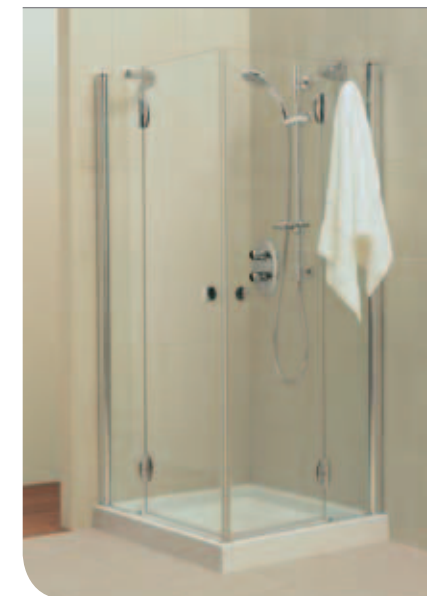

Bliss Corner Entry enclosure

- **L9166 AA** 800mm Flat top corner Entry hinged shower door and infill panel, right-hand
- **L9167 AA** 800mm Flat top corner Entry hinged shower door and infill panel, left-hand
- **L9168 AA** 900mm Flat top corner Entry hinged shower door, infill panel, right-hand
- **L9169 AA** 900mm Flat top corner Entry hinged shower door, infill panel, left-hand
- **L8907 AA** 800mm Upstand corner Entry hinged shower door and infill panel, right-hand
- **L8906 AA** 800mm Upstand corner Entry hinged shower door and infill panel, left-hand
- **L8909 AA** 900mm Upstand corner Entry hinged shower door, infill panel, right-hand
- **L8908 AA** 900mm Upstand corner Entry hinged shower door, infill panel, left-hand
- **L6344** 800mm Flat top shower tray
- **L6345** 900mm Flat top shower tray
- **L6350** 800mm Upstand shower tray
- **L6351** 900mm Upstand shower tray
- **L6356** 800mm Riser kit
- **L6357** 900mm Riser kit

Unit	A	B	C (overall adjustment)	
			min	max
800 (Upstand)	645	480	743	763
900 (Upstand)	715	530	848	870
800 (Flat top)	655	490	753	773
900 (Flat top)	725	540	858	873