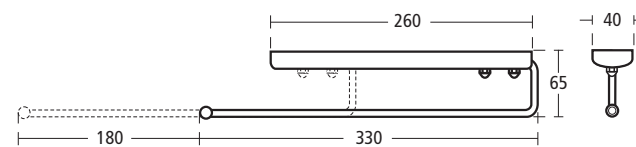

Daylight Towel rail

- K2227 AA Chrome