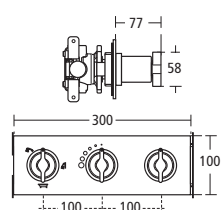

Silver Wall mounted shower valve

Thermostatic, built-in

- A5599 AA With three-way diverter to bath or shower
- A5600 AA With three-way diverter to bath, shower handspray or fixed head