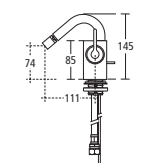

E0073 AA With pop-up waste