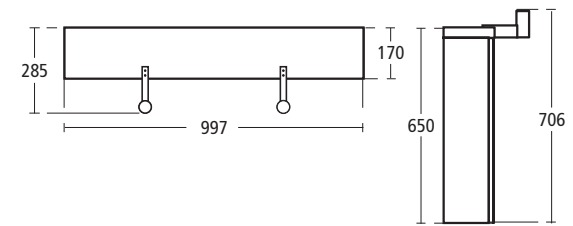

Daylight 1635mm Tall storage unit

with drawers and glass shelves

- K2225 SV Left-hinged door, Light Oak effect
- K2225 EG Left-hinged door, Dark Oak effect
- K2226 SV Right-hinged door, Light Oak effect
- K2226 EG Right-hinged door, Dark Oak effect

Daylight 1000mm Mirrored wall unit with lights

- K2232 SV Light Oak effect
- K2232 EG Dark Oak effect

Daylight 800mm Mirrored wall unit with lights

- K2231 SV Light Oak effect
- K2231 EG Dark Oak effect

Daylight 700mm Mirrored wall unit with lights

- K2230 SV Light Oak effect
- K2230 EG Dark Oak effect

Daylight Towel rail

- K2227 AA Chrome

Daylight Finish options

Drawings scale 1:25

The Bath Wave

- E2001 170 x 75cm freestanding Idealcast bath with polished stainless steel platform, includes chrome pop-up waste
- E1963 AA Chrome stand pipes

The Bath Trestle

- E2002 170 x 75cm freestanding Idealcast bath with Light Oak veneer laminated trestle legs, includes chrome pop-up waste
- E1963 AA Chrome stand pipes

Aqua Duo Bath

- E3322 180 x 80cm bath, no tap holes
- E0167 180cm front panel
- E0165 80cm end panel

Height : floor to rim - 595

Drawings scale 1:25