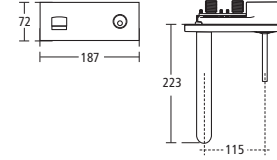

SimplyU Basin mixer

Single lever, built-in, wall mounted

- A4489 AA Cylindrical spout and one oval escutcheon
- A4491 NU Pre-installation kit

SimplyU Basin mixer

Single lever, built-in, wall mounted

- A4482 AA 206mm rectangular spout and one oval escutcheon
- A4491 NU Pre-installation kit

SimplyU Basin mixer

Single lever, built-in, wall mounted

- A4490 AA Cylindrical spout and one rectangular escutcheon
- A4491 NU Pre-installation kit

SimplyU Basin mixer

Single lever, built-in, wall mounted

- A4483 AA 206mm rectangular spout and one rectangular escutcheon
- A4491 NU Pre-installation kit

White pages 20-25

White 50cm Cube basin

- E1224 50cm cube basin, no tap holes
- E1221 50cm cube basin, one tap hole
- E1222 50cm cube basin, two tap holes
- E1223 50cm cube basin, three tap holes
- E1227 Full pedestal
- E0157 Basin fixing set

White 50cm Round basin

- E0117 50cm round basin, no tap holes
- E0007 50cm round basin, one tap hole
- E0008 50cm round basin, two tap holes
- E0026 50cm round basin, two tap holes, without chain hole
- E0009 50cm round basin with three tap holes
- E0015 Full pedestal
- E0157 Basin fixing set

White 40cm Round handrinse basin

- E0119 40cm round handrinse basin, no tap holes
- E0017 40cm round handrinse basin, one tap hole
- E0018 40cm round handrinse basin, two tap holes
- E0079 Contemporary 32 x 75cm seal bottom trap chromium plated

White 40cm Cube vessel basin

No tap holes

- E0036 Vessel basin
- E0095 Vessel fixing bracket

White 40cm Round vessel basin

No tap holes

- E0006 Vessel basin
- E0095 Vessel fixing bracket

White 45cm Round semi-countertop basin

One tap hole

- E0014

White Close coupled WC suite

- E0001 Close coupled/back-to-wall WC bowl with horizontal outlet
- E0002 Cistern with dual flush valve
- E5924 Cistern with single flush valve, 4.5 litres
- E0021 Seat and cover