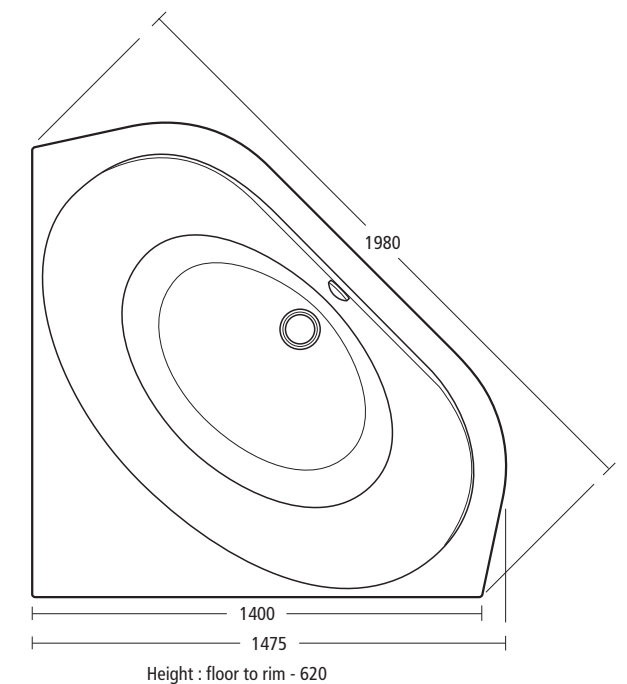

Tonic 140cm Corner bath

- **K6061** 140 x 140cm offset corner bath and panel
- **K6467** 140cm front panel
- **E5836 AA** 90mm bath pop-up waste