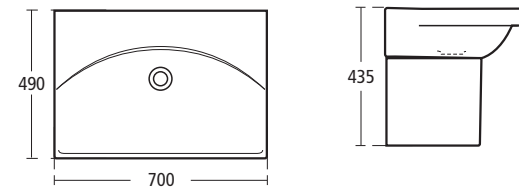

Daylight 130cm Double basin

With IFlow hidden overflow for use with semi-pedestal or cabinet

K0729 130cm double basin
K0071 Semi-pedestal

Daylight 100cm Basin

With IdealFlow hidden overflow for use with semi-pedestal or cabinet

K0728 100cm basin
K0071 Semi-pedestal

Daylight 80cm Basin

With IdealFlow hidden overflow for use with semi-pedestal or cabinet

K0727 80cm basin
K0071 Semi-pedestal

Daylight 70cm Basin

With IdealFlow hidden overflow for use with semi-pedestal or cabinet

K0726 70cm basin
K0071 Semi-pedestal

Daylight 58cm Countertop basin

With IdealFlow hidden overflow

K0730 SV Light Oak effect
K0730 EG Dark Oak effect

Daylight 1300mm Wall mounted vanity basin unit

With two doors and central drawer

K2216 SV Light Oak effect
K2216 EG Dark Oak effect

Drawings scale 1:25

Daylight 1000mm Wall mounted vanity basin unit

With two doors

K2215 SV Light Oak effect
K2215 EG Dark Oak effect

Daylight 800mm Wall mounted vanity basin unit

With two doors

K2214 SV Light Oak effect
K2214 EG Dark Oak effect

Daylight 700mm Wall mounted vanity basin unit

With two doors

K2213 SV Light Oak effect
K2213 EG Dark Oak effect

Daylight 350mm Wall mounted storage unit

With interior drawer

Left-hand hinged door and right-hand extended top
K2220 SV Light Oak effect
K2220 EG Dark Oak effect

Right-hand hinged door and left-hand extended top
K2221 SV Light Oak effect
K2221 EG Dark Oak effect

Daylight 350mm Wall mounted storage unit

With interior drawer

Left-hand hinged door and extended top each side
K2222 SV Light Oak effect
K2222 EG Dark Oak effect

Right-hand hinged door and extended top each side
K2223 SV Light Oak effect
K2223 EG Dark Oak effect

Daylight Infill box

With cosmetic tissue holder and waste container

K2224 SV Light Oak effect
K2224 EG Dark Oak effect

Drawings scale 1:25