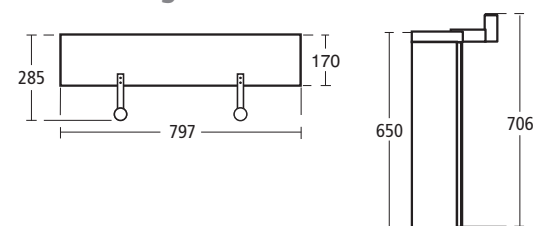

## Daylight 800mm Mirrored wall unit with lights

- K2231 SV Light Oak effect
- K2231 EG Dark Oak effect