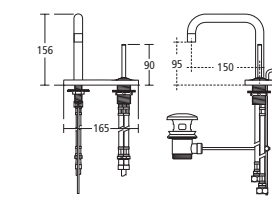

SimplyU Basin mixer

Single lever with two tap holes, high pressure installations only

A4485 AA 206mm cylindrical spout and one oval escutcheon with pop-up waste