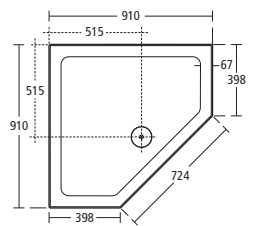

Idealite Pentagon flat top tray

- L6343 900 Pentagon flat top low profile tray and waste
- LV69967 Adhesive upstand
- L6309 1200 riser kit (for use with trays up to 1200)
- L6308 Flexible waste pipe