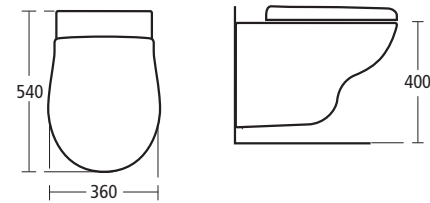

Create: Edge Wall mounted WC suite

- E3014 Wall hung WC bowl with horizontal outlet
- E3034 Seat and cover
- E3044 Seat and cover, slow close