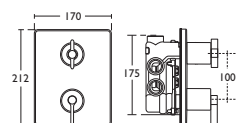

Silver Idealfill bath filler

Low pressure bath filler and waste combination

- E6791 AA Bath pop-up waste and Idealfill assembly working components
- E3998 AA Operating handles

Silver Shower valve

Thermostatic, built-in TT

- A3969 NU TT valve body (working components)
- E3642 AA Faceplate and handles

Silver Wall mounted shower valve

Thermostatic, built-in

- A5599 AA With three-way diverter to bath or shower
- A5600 AA With three-way diverter to bath, shower handspray or fixed head

Moments pages 28-35

Moments Pedestal and semi-pedestal basin

Available with 90, 75, 65 and 55cm basins

- K0715 90cm basin, one tap hole
- K0716 75cm basin, one tap hole
- K0717 65cm basin, one tap hole
- K0719 55cm basin, one tap hole
- K0074 Semi-pedestal
- K0075 Full pedestal

Moments 50cm Handrinse basin

One tap hole

- K0718 50cm handrinse basin
- K0076 Semi-pedestal

Moments 58cm Semi-countertop basin

One tap hole

- K0720 58cm semi-countertop basin

Moments 24cm Shelf

- K2195 WG Gloss White
- K2195 SV Light Oak veneer

Moments 35cm Shelf

- K2196 WG Gloss White
- K2196 SV Light Oak veneer

Moments Wall mounted one drawer basin unit for 90cm basin

- K2192 WG 900mm drawer basin unit for 90cm basin, Gloss White
- K2192 SV 900mm drawer basin unit for 90cm basin, Light Oak veneer
- K2193 WG 750mm drawer basin unit for 75cm basin, Gloss White
- K2193 SV 750mm drawer basin unit for 75cm basin, Light Oak veneer
- K2194 WG 650mm drawer basin unit for 65cm basin, Gloss White
- K2194 SV 650mm drawer basin unit for 65cm basin, Light Oak veneer
- K2212 WG 500mm drawer basin unit for 50cm basin, gloss white
- K2212 SV 500mm drawer basin unit for 50cm basin, Light Oak veneer

	A	B	C
90cm	900	505	320
75cm	750	505	320
65cm	650	505	320
50cm	500	375	320

Moments 370mm Wall mounted one drawer storage unit

- K2211 WG Gloss White
- K2211 SV Light Oak veneer