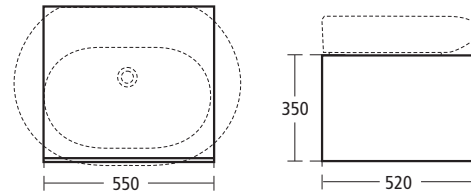

SimplyU 60cm Natural basin

- T0139 No tap holes
- T0166 One tap hole
- T0308 Two tap holes

SimplyU 60cm Natural vessel basin

- T0142 No tap holes

SimplyU 45cm Natural vessel basin

- T0141 No tap holes

SimplyU 550mm Wall mounted basin cupboard unit with pull-down door

1. For use with 60cm Natural basin
2. T7200 DJ Gloss Dark Brown
   - T7200 WG Gloss White
   - T7200 DK Walnut veneer

SimplyU 800mm Wall mounted basin unit with drawer

1. For use with 55 and 65cm Dynamic basin
2. T7201 DJ Gloss Dark Brown
   - T7201 WG Gloss White
   - T7201 DK Walnut veneer

1. For use with 60 and 75cm Natural basin
2. T7202 DJ Gloss Dark Brown
   - T7202 WG Gloss White
   - T7202 DK Walnut veneer

1. For use with 45 and 60cm Natural vessel basin
2. T7203 DJ Gloss Dark Brown
   - T7203 WG Gloss White
   - T7203 DK Walnut veneer

Drawings scale 1:25

SimplyU 1000mm wall mounted basin unit with drawer

1. For use with 55, 65 and 80cm Dynamic basin
2. T7205 DJ Gloss Dark Brown
   - T7205 WG Gloss White
   - T7205 DK Walnut veneer

1. For use with 45 and 60cm Natural vessel basin
2. T7206 DJ Gloss Dark Brown
   - T7206 WG Gloss White
   - T7206 DK Walnut veneer

SimplyU 1200mm Wall mounted basin unit with drawer

1. For use with Dynamic double basin
2. T7212 DJ Gloss Dark Brown
   - T7212 WG Gloss White
   - T7212 DK Walnut veneer

1. For use with 55, 65 and 80cm Dynamic basin
2. T7208 DJ Gloss Dark Brown
   - T7208 WG Gloss White
   - T7208 DK Walnut veneer

SimplyU 800mm Wall mounted basin shelf

1. For use with 60cm Natural basin
2. T7213 DJ Gloss Dark Brown
   - T7213 WG Gloss White
   - T7213 DK Walnut veneer

1. For use with 45 and 60cm Natural vessel basin
2. T7214 DJ Gloss Dark Brown
   - T7214 WG Gloss White
   - T7214 DK Walnut veneer

SimplyU 1200mm Wall mounted basin shelf

1. For use with 55, 65 and 80cm Dynamic basin
2. T7215 DJ Gloss Dark Brown
   - T7215 WG Gloss White
   - T7215 DK Walnut veneer

1. For use with 60 and 75cm Natural basin
2. T7216 DJ Gloss Dark Brown
   - T7216 WG Gloss White
   - T7216 DK Walnut veneer