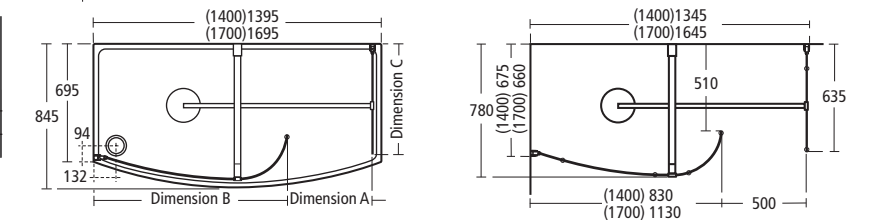

Serenis 180° Alcove enclosure (wetroom option)

- **L8365 AA** 180° Alcove with water delivery system
- **L8369 AA** 180° Alcove without water delivery system
- **L5242** Shower tray, 1700mm, right-hand
- **L5241** Shower tray, 1700mm, left-hand
- **L8371 AA** 180° Alcove with water delivery system
- **L8375 AA** 180° Alcove without water delivery system
- **L8386 AA** Wetroom pack*