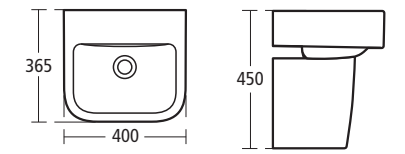

Create: Square 40cm Handrinse and countertop basin

- E3101 40cm handrinse/countertop basin, one tap hole
- E3105 40cm handrinse/countertop basin, two tap holes
- E3016 Semi-pedestal