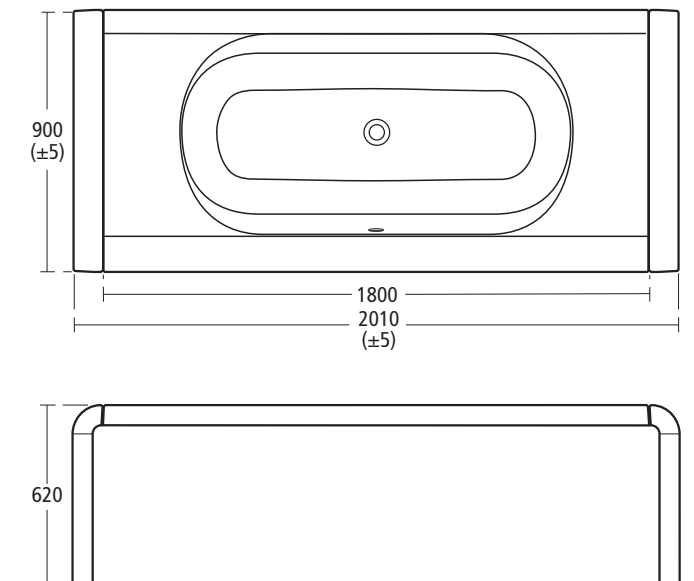

Moments Illuminated bath

K6422 200 x 90cm bath complete with illuminated front panel, no tap holes
K6423 200 x 90cm bath complete with two illuminated front panels, no tap holes
K6179 Curved top end panel
K6340 Flat top wall connection end panel

For island and peninsular installations use 2 x K6179.
For corner installations use K6179 and K6340.
Care must be taken when the bath is installed with wall tiles. Do not tile onto the bath rim. Front panel attached to narrow rim.