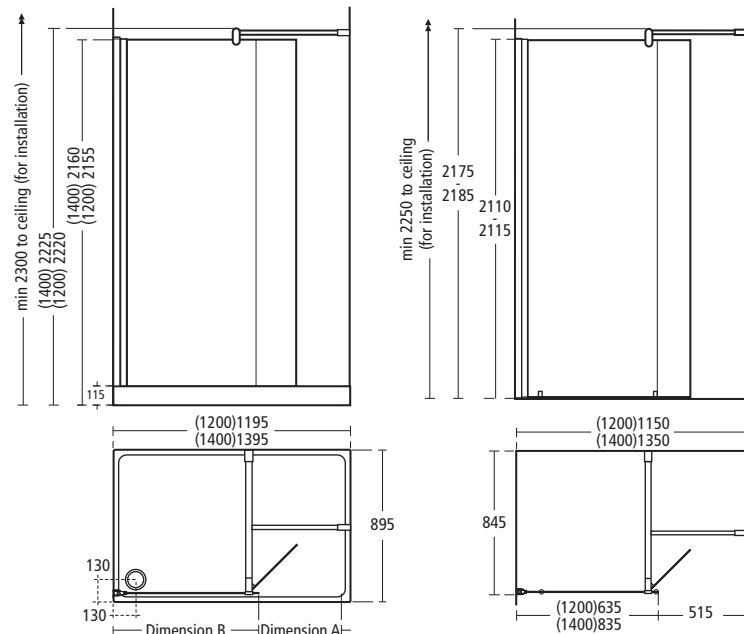

Serenis notes *Please wait for receipt of wetroom pack prior to preparing bathroom for wetroom installation.