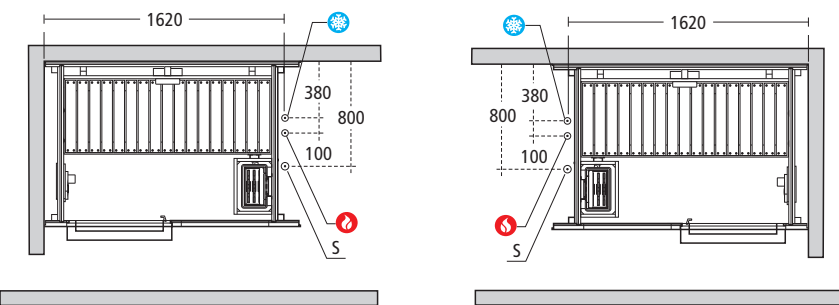

Tris

T6307 C2 Right-hand
T6308 C2 Left-hand

Sizing tolerances ± 5mm

Technical specifications with water inlet/outlet and electrical panel

- Hot water connection
- Cold water connection
- Power supply outlet and equipotential connection cable
- connection cable
- Outlet Ø 40
- All connections must be at floor level. Minimum height of bathroom 250cm for maintenance.

The product will have to be assembled with finished floors and walls.

The product cannot be installed in carpeted areas.

The product can never be set into the wall.

Water saving and safety solutions

The following chart gives an overview of our complete range of mixers and taps including all water saving, time saving and safety features.

Features	Attitude	Silver	Melange	Moments	Alfieri
Ceramic Disc technology – CLUCK*	•	•	•	•	•
Ceramic Disc technology – Multi-port	•	•	•	•	•
Temperature limit stop**	•	•	•	•	•
Cool Body technology***	•	•	•	•	•
Models available					
Basin mixer, single lever	A4592 AA A5535 AA A4597 AA A5536 AA	E0067 AA E0068 AA	A4261 AA A5399 AA	A3903 AA A5565 AA A3906 AA A5566 AA	N9786 AA
Basin mixer, dual control		E0065 AA E0066 AA			
Basin mixer, vessel	A4755 AA A4756 AA	E0069 AA	A4267 AA		N9798 AA
Basin mixer, three tap holes		E0061 AA E0062 AA	A4289 AA		
Basin mixer, wall mounted, three tap holes		E0063 AA E0064 AA	A4263 AA		
Bidet mixer, single lever	A4617 AA	E0073 AA	A4268 AA†	A3909 AA	N9786 AA
Bidet mixer, dual control		E0074 AA			
Bath filler, one tap hole	A4609 AA		A4277 AA	A3921 AA	
Bath filler, two tap holes		E0072 AA			
Bath filler, three tap holes		E0070 AA			
Bath filler, wall mounted, three tap holes		E0071 AA			
Bath filler, thermostatic rim mounted, two tap holes			A4283 AA		
Bath/shower mixer rim mounted, two tap holes			A4278 AA		
Bath/shower mixer, four tap holes			A4335 AA	A3920 AA‡	
Bath/shower mixer, thermostatic, rim mounted, two tap holes	A4616 AA		A4284 AA		
Bath/shower mixer, thermostatic, exposed			A4337 AA		
Bath/shower mixer, manual, exposed				A3914 AA	N9812 AA
Shower mixer, manual, exposed				A3910 AA	N9788 AA
Bath/shower mixer, manual, built-in				A3912 AA	
Shower mixer, manual, diverter built-in				A3916 AA	
Shower mixer, thermostatic, exposed	A4613 AA		A4336 AA		
Built-in shower faceplate and handles, TT valve	A4615 AA & A3969 NU	A3642 AA & A3969 NU	A4290 AA & A3969 NU	A3918 AA & A3969 NU	
Built-in central shower faceplate and handles, TT Valve			A4291 AA & A3970 NU	A3919 AA & A3970 NU	
Shower mixer, built-in thermostatic		A5599 AA & A5600 AA		A5597 AA & A5598 AA	
Side valves, Idealfill		A3998 AA & E6791 AA			
Shower column				K6190 AA	
Shower kit, flexible					A4942 AA
Shower kit, fixed overhead					
Control valve, built-in				A4018 AA	
Three-way diverter				A4019 AA	
Shower station, wall mounted					F1091 AA
Shower hose and handset					A4943 AA
Kitchen mixers single lever, dual control		E0078 AA & E0083 AA & E0084 AA