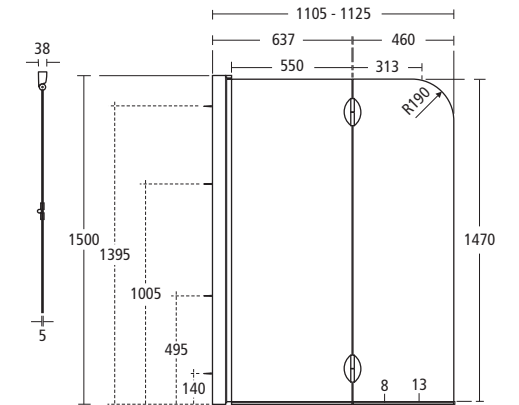

Bliss Hinged folding bath/shower screen

- **L9198 AA** Right-hand version
- **L9199 AA** Left-hand version