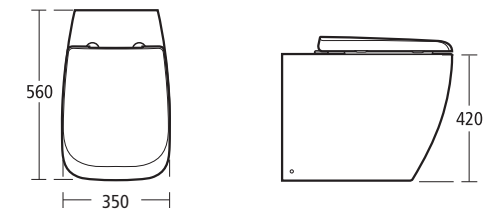

Ventuno Back-to-wall WC suite

- T3161 Back to wall WC bowl with horizontal outlet
- T6637 Seat and cover
- T6638 Seat and cover, slow close