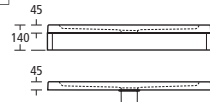

Idealite Rectangular flat top tray

- L6317 900 x 760 flat top low profile tray and waste
- L6318 900 x 800 flat top low profile tray and waste
- L6319 1000 x 800 flat top low profile tray and waste
- L6320 1200 x 760 flat top low profile tray and waste
- L6321 1200 x 800 flat top low profile tray and waste
- L6322 1200 x 900 flat top low profile tray and waste
- L6323 1400 x 900 flat top low profile tray and waste
- L6324 1600 x 800 flat top low profile tray and waste
- L6325 1700 x 750 flat top low profile tray and waste
- LV69967 Adhesive upstand
- L6309 1200 riser kit (for use with trays up to 1200)
- L6312 Extension kit (for use with L630901 on trays over 1200)
- L6308 Flexible waste pipe

	A	B	C
900 x 760	910	770	455
900 x 800	910	810	455
1000 x 800	1010	810	505
1200 x 760	1210	770	605
1200 x 800	1210	810	605
1200 x 900	1210	910	605
1400 x 900	1410	910	705
1600 x 800	1610	810	805
1700 x 750	1710	760	855