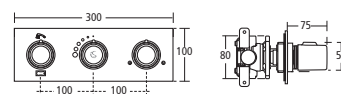

Attitude Wall mounted shower valve

- A5603 AA with three-way diverter to bath or shower
- A5604AA with three way diverter to bath, shower handspray or fixed head