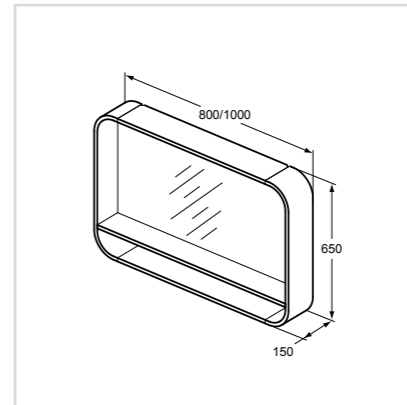

Model 1000mm	Price HT €	Ref.
Glossy Mid Grey	xx	T7863S2
Glossy Light Brown	xx	T7863S3
Glossy Blue	xx	T7863S7
Glossy Green	xx	T7863S8
Dark Larch	xx	T7863S9
Glossy White	xx	T7863WG
Glossy Dark Grey	xx	T7863WH

Model 800 mm	Price HT €	Ref.
Glossy Mid Grey	xx	T7862S2
Glossy Light Brown	xx	T7862S3
Glossy Blue	xx	T7862S7
Glossy Green	xx	T7862S8
Dark Larch	xx	T7862S9
Glossy White	xx	T7862WG
Glossy Dark Grey	xx	T7862WH

- Mirror with frame and shelf
- LED light built-in at the top
- To be used in combination with vanity set 100/80cm
- Wall mounted installation
- Middle shelf to allow storage capacity; same finish than the body
- Short projection
- IP44
- Hardware included