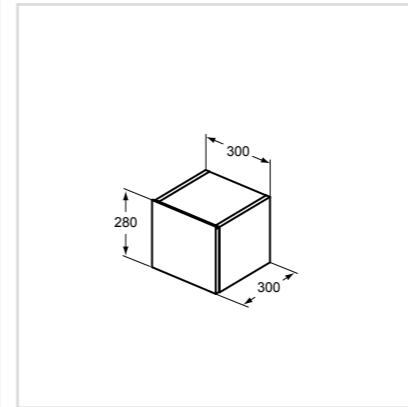

FURNITURE

Glass worktop 1000 - 800 mm for vessel installation - without taphole

Model	Price HT €	Ref.
1000 mm	xx	T7871SA
800 mm	xx	T7870SA

- Worktop for vessel T0443
- Thickness: 10mm
- White glass finish available
- To be used also in combination with bracket set as independent installation: T783768 (1000mm) or T783867 (800mm)
- Fully compatible with Softmood vessels
- Without tap hole fitting for built in fitting
- Hardware included

Glass worktop 600 mm for vessel installation - without taphole

Model	Price HT €	Ref.
600 mm	xx	T7869SA

- Worktop for vessel T0443
- Thickness: 10mm
- White glass finish available
- To be used also in combination with bracket set as independent installation: T783768 (1000mm) or T783867 (800mm)
- Fully compatible with Softmood vessels
- Without tap hole fitting for built in fitting
- Hardware included

Glass worktop 1000 - 800 mm for basin installation - without taphole

Model	Price HT €	Ref.
1000 mm	xx	T7880SA
800 mm	xx	T7879SA

- Worktop for basin T0445
- Thickness: 10mm
- White glass finish available
- To be used also in combination with bracket set as independent installation: T783768 (1000mm) or T783867 (800mm)
- Fully compatible with Softmood vessels
- Without tap hole fitting for basin fitting
- Hardware included

Side Unit 300 mm

Model	Price HT €	Ref.
Glossy Mid Grey	xx	T7864S2
Glossy Light Brown	xx	T7864S3
Glossy Blue	xx	T7864S7
Glossy Green	xx	T7864S8
Dark Larch	xx	T7864S9
Glossy White	xx	T7864WG
Glossy Dark Grey	xx	T7864WH

- To be used in combination with basin unit 600cm
- Drawer with soft closing
- Wall-mounted installation
- Allow double composition (60+30+60)
- Always to be used with glass worktop (to be ordered separately - white finish available)
- Hardware and internal in white
- Coloured antislip plastic cover on drawers bottom