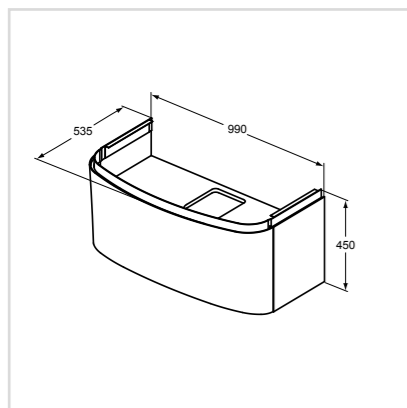

FURNITURE

Basin Unit 1000 mm

Model	Price HT €	Ref.
Glossy Mid Grey	xx	T7852S2
Glossy Light Brown	xx	T7852S3
Glossy Blue	xx	T7852S7
Glossy Green	xx	T7852S8
Dark Larch	xx	T7852S9
Glossy White	xx	T7852WG
Glossy Dark Grey	xx	T7852WH

- Depth 535 mm
- Drawer with soft closing
- Range available in various finishes - for detail, refer to the finishes on p. XX
- Space saving siphon included.
- To be used in combination with Vanity 100cm
- Hardware and internal in white
- Coloured antislip plastic covers in 2 colours to combine: light grey and light brown
- Coloured removable transparent methacrylate boxes in 2 colours to combine: light grey & light brown
- Internal shelves with dividers in the curved front part allowing extra storage
- Integrated handle
- Wall mounted installation
- Front fascia in different color combination depending of the colour unit

Basin Unit 800 mm

Model	Price HT €	Ref.
Glossy Mid Grey	xx	T7851S2
Glossy Light Brown	xx	T7851S3
Glossy Blue	xx	T7851S7
Glossy Green	xx	T7851S8
Dark Larch	xx	T7851S9
Glossy White	xx	T7851WG
Glossy Dark Grey	xx	T7851WH

- Depth 535 mm
- Drawer with soft closing
- Range available in various finishes - for detail, refer to the finishes on p. XX
- Space saving siphon included.
- To be used in combination with Vanity 80cm
- Hardware and internal in white
- Coloured antislip plastic covers in 2 colours to combine: light grey and light brown
- Coloured removable transparent methacrylate boxes in 2 colours to combine: light grey & light brown
- Internal shelves with dividers in the curved front part allowing extra storage
- Integrated handle
- Wall mounted installation
- Front fascia in different color combination depending of the colour unit

Basin Unit 600 mm