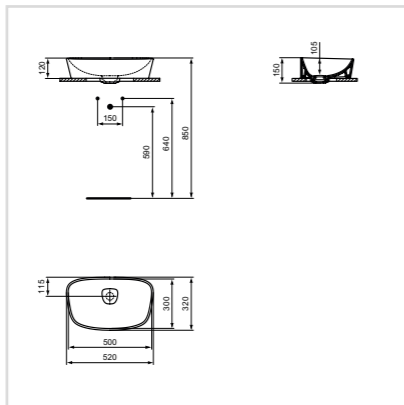

VESSELS

Vessel 625 mm

Model	Price HT €	Ref.
Glossy White	xx	T044501
Matt White	xx	T044583

- Ceramic waste cover - without overflow
- With taphole, including fixation set
- To be mounted on Dea furniture or on a worktop (compatible with Softmood worktop)
- Cutting template included

Vessel 520 mm

Model	Price HT €	Ref.
Glossy White	xx	T044301
Matt White	xx	T044383

- Ceramic waste cover - without overflow
- Without taphole, including fixation set
- To be mounted on Dea furniture or on a worktop (compatible with Softmood worktop)
- Cutting template included

TOTEMS

Totem 525 mm with taphole

Model	Price HT €	Ref.
Glossy White	xx	T085101
Matt White	xx	T085183

- Totem ceramic - with hidden overflow system - Idealflow
- With taphole
- Floor standing back-to-wall installation and wall fixation

Totem 525 mm without taphole

Model	Price HT €	Ref.
Glossy White	xx	T085201
Matt White	xx	T085202

- Totem ceramic - with hidden overflow system - Idealflow
- Without taphole
- Floor standing back-to-wall installation and wall fixation