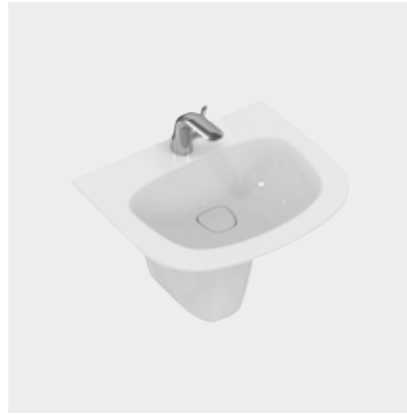

Vanity 600 mm

Model	Price HT €	Ref.
Glossy White	xx	T044601
Matt White	xx	T044683

- Ceramic waste cover
- With hidden overflow system -Idealflow
- With taphole - Fully glazed (except wall side)
- To be wall mounted, with ped T4237 or semiped T4236 or to be mounted in combination with furniture basin unit T7850