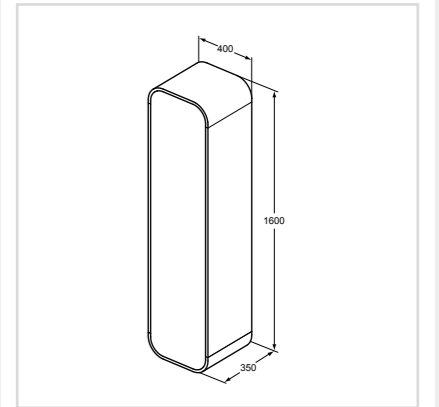

FURNITURE

Glass worktop 1000 - 800 mm for vessel installation - without taphole

Model	Price HT €	Ref.
1000 mm	xx	T7871SA
800 mm	xx	T7870SA

- Worktop for vessel T0443
- Thickness: 10mm
- White glass finish available
- To be used also in combination with bracket set as independent installation: T783768 (1000mm) or T783867 (800mm)
- Fully compatible with Softmood vessels
- Without tap hole fitting for built in fitting
- Hardware included

Glass worktop 600 mm for vessel installation - without taphole

Model	Price HT €	Ref.
600 mm	xx	T7869SA

- Worktop for vessel T0443
- Thickness: 10mm
- White glass finish available
- To be used also in combination with bracket set as independent installation: T783768 (1000mm) or T783867 (800mm)
- Fully compatible with Softmood vessels
- Without tap hole fitting for built in fitting
- Hardware included

Glass worktop 1000 - 800 mm for basin installation - without taphole

Model	Price HT €	Ref.
1000 mm	xx	T7880SA
800 mm	xx	T7879SA

- Worktop for basin T0445
- Thickness: 10mm
- White glass finish available
- To be used also in combination with bracket set as independent installation: T783768 (1000mm) or T783867 (800mm)
- Fully compatible with Softmood vessels
- Without tap hole fitting for basin fitting
- Hardware included

Side Unit 300 mm

Model	Price HT €	Ref.
Glossy Mid Grey	xx	T7864S2
Glossy Light Brown	xx	T7864S3
Glossy Blue	xx	T7864S7
Glossy Green	xx	T7864S8
Dark Larch	xx	T7864S9
Glossy White	xx	T7864WG
Glossy Dark Grey	xx	T7864WH

- To be used in combination with basin unit 600cm
- Drawer with soft closing
- Wall-mounted installation
- Allow double composition (60+30+60)
- Always to be used with glass worktop (to be ordered separately - white finish available)
- Hardware and internal in white
- Coloured antislip plastic cover on drawers bottom