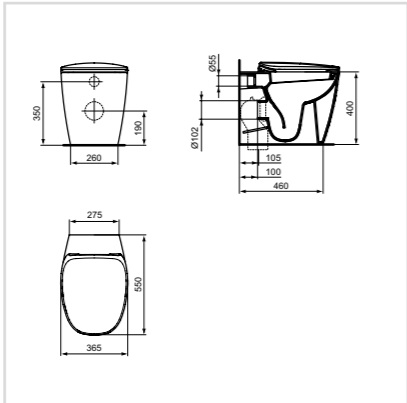

TOILETS & BIDETS

Wall-hung toilet

Model	Price HT €	Ref.
Glossy White	xx	T329101
Matt White	xx	T329183

- Slim seat included
- Completely hidden fixation
- Low flushing 4.5 / 3 liters
- Removable seat

Glossy White	T329202
Matt White	T329283

- Slim soft closing seat included
- Completely hidden fixation
- Low flushing 4.5 / 3 liters
- Removable seat

Floor-standing back-to-wall toilet

Model	Price HT €	Ref.
Glossy White	xx	T330001
Matt White	xx	T330083

- Slim seat included
- Low flushing 4.5 / 3 liters
- Removable seat

Glossy white	T330101
Mat white	T330183

- Slim soft closing seat included
- Low flushing 4.5 / 3 liters
- Removable seat

Close-coupled back-to-wall toilet

Model	Price HT €	Ref.
Glossy White	xx	T329401
Matt White	xx	T329483

- Slim seat included
- To be installed with tank T4233 including tank trim
- Low flushing 4.5 / 3 liters
- Removable seat

Glossy white	T329501
Mat white	T329583

- Slim soft closing seat included
- To be installed with tank T4233
- Low flushing 4.5 / 3 liters
- Removable seat

Close-coupled toilet

Model	Price HT €	Ref.
Glossy White	xx	T329701
Matt White	xx	T329783

- Slim seat included
- To be installed with tank T4233 including tank trim
- Low flushing 4.5 / 3 liters
- Removable seat

Glossy white	T329801
Mat white	T329883

- Slim soft closing seat included
- To be installed with tank T4233 including tank trim
- Low flushing 4.5 / 3 liters
- Removable seat

Wall-hung bidet

Model	Price HT €	Ref.
Glossy White	xx	T509801
Matt White	xx	T509883

- Ceramic waste cover
- Completely hidden fixation - with overflow

Floor-standing bidet

Model	Price HT €	Ref.
Glossy White	xx	T509901
Matt White	xx	T509983

- Ceramic waste cover - with overflow