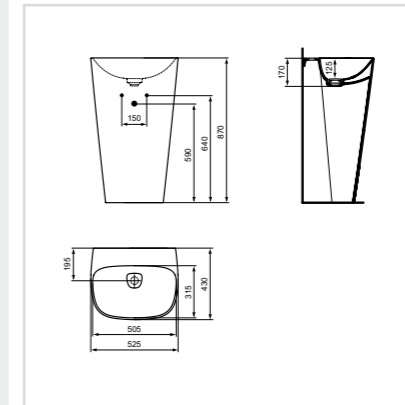

VESSELS

Vessel 625 mm

Model	Price HT €	Ref.
Glossy White	xx	T044501
Matt White	xx	T044583

- Ceramic waste cover - without overflow
- With taphole, including fixation set
- To be mounted on Dea furniture or on a worktop (compatible with Softmood worktop)
- Cutting template included

Vessel 520 mm

Model	Price HT €	Ref.
Glossy White	xx	T044301
Matt White	xx	T044383

- Ceramic waste cover - without overflow
- Without taphole, including fixation set
- To be mounted on Dea furniture or on a worktop (compatible with Softmood worktop)
- Cutting template included

TOTEMS

Totem 525 mm with taphole

Model	Price HT €	Ref.
Glossy White	xx	T085101
Matt White	xx	T085183

- Totem ceramic - with hidden overflow system - Idealflow
- With taphole
- Floor standing back-to-wall installation and wall fixation

Totem 525 mm without taphole

Model	Price HT €	Ref.
Glossy White	xx	T085201
Matt White	xx	T085202

- Totem ceramic - with hidden overflow system - Idealflow
- Without taphole
- Floor standing back-to-wall installation and wall fixation