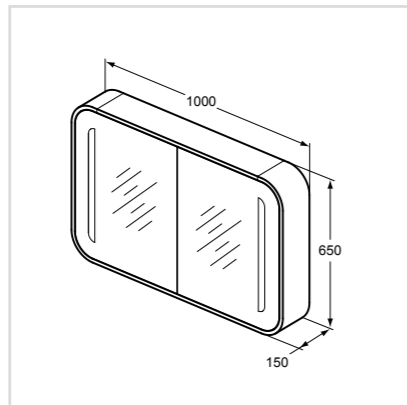

- Opening system push to open
- Internal and external LED system
- Equipped with Internal IR switch and internal power socket
- To be used in combination with vanity set 100cm
- Wall mounted installation
- Double sided mirror door
- Short projection
- Internal storage options:- 2 glass shelves, 1 Wooden shelf
- Hardware included
- Certified IP44 & EMC