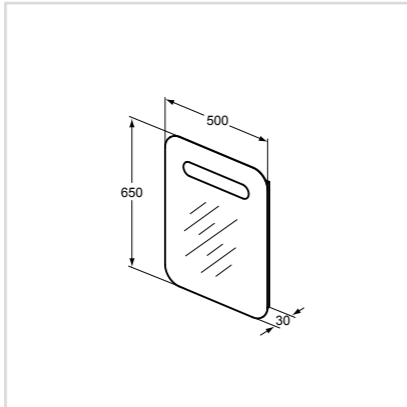

FURNITURE

Antisteam Mirror with Light 1000 mm, 800mm and 600mm

Model	Price HT €	Ref.
1000 mm	xx	T7860BH
800 mm	xx	T7859BH
600 mm	xx	T7858BH

- LED light with integrated sensor with variable intensity
- Bluetooth system for free audio output (built-in speakers)
- Anti-steam system with switch on the side
- Courtesy LED light
- To be used in combination with vanity set 60/80/100cm
- Rounded shape
- Certified IP44 & EMC
- Hardware included

Mirror with Light 500 mm

Model	Price HT €	Ref.
500 mm	xx	T7857BH

- LED light with integrated sensor with variable intensity
- Courtesy LED light
- To be used in combination with handwashbasin set 50cm
- Rounded shape
- Certified IP44 & EMC
- Hardware included

BATHTUBS

Freestanding double-ended bathtubs

Model	Price HT €	Ref.
1700x750 mm	xx	E306601
1800 x 800 mm	xx	E306701
1900 x 900 mm	xx	E306801

- Click-clack waste included

	A	B	C	D	E	F
E306601	1700	750	1115	610	1445	475
E306701	1800	800	1215	660	1545	525
E306801	1900	900	1315	760	1645	625