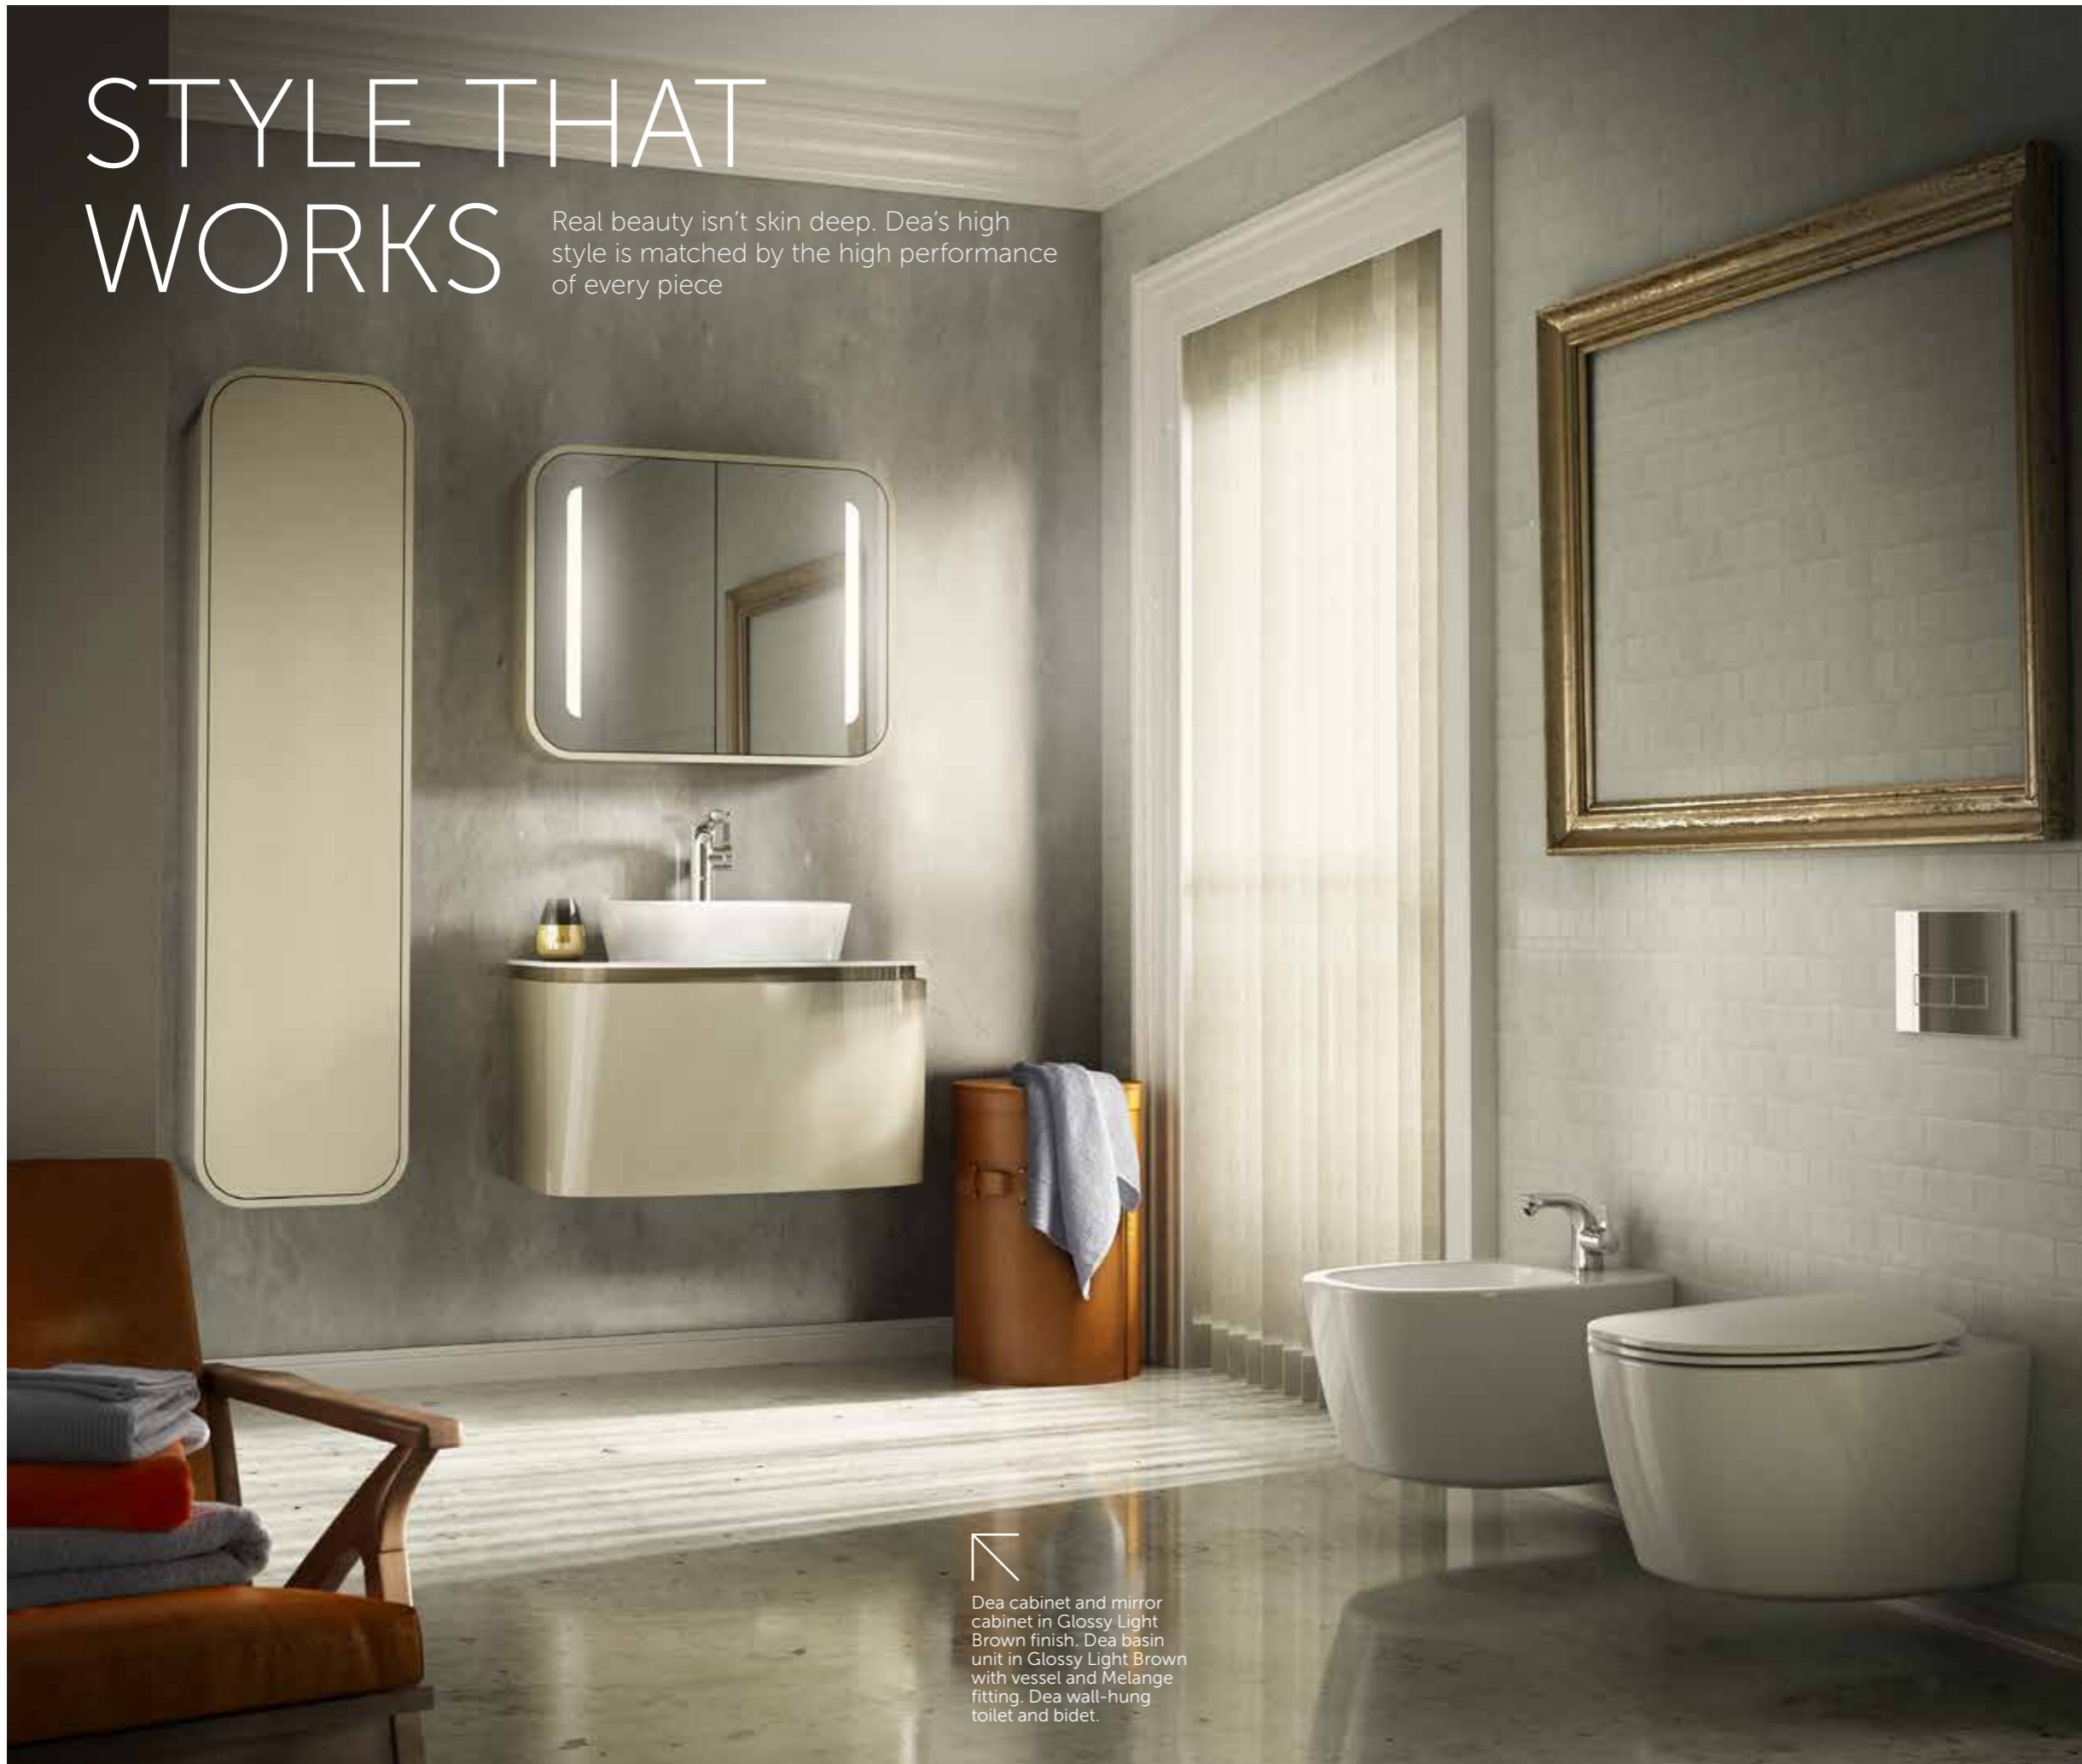

STYLE THAT WORKS

Real beauty isn't skin deep. Dea's high style is matched by the high performance of every piece

↙
Dea cabinet and mirror cabinet in Glossy Light Brown finish. Dea basin unit in Glossy Light Brown with vessel and Melange fitting. Dea wall-hung toilet and bidet.