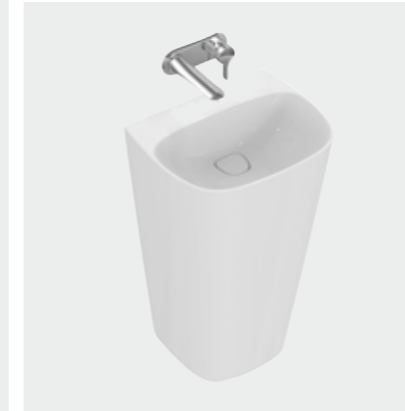

TOTEMS

Totem 525 mm with taphole

| Model | Price HT € | Ref. |
|--------------|------------|---------|
| Glossy White | xx | T085101 |
| Matt White | xx | T085183 |

- Totem ceramic - with hidden overflow system - Idealflow
- With taphole
- Floor standing back-to-wall installation and wall fixation

Totem 525 mm without taphole

| Model | Price HT € | Ref. |
|--------------|------------|---------|
| Glossy White | xx | T085201 |
| Matt White | xx | T085202 |

- Totem ceramic - with hidden overflow system - Idealflow
- Without taphole
- Floor standing back-to-wall installation and wall fixation