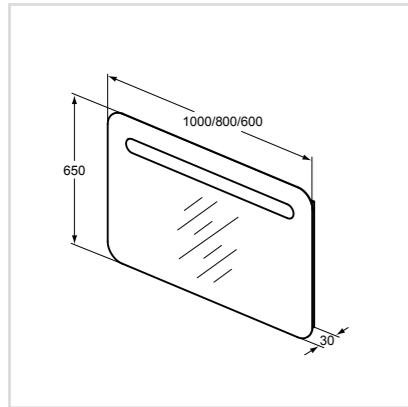

FURNITURE

Antisteam Mirror with Light 1000 mm, 800mm and 600mm

Model	Price HT €	Ref.
1000 mm	xx	T7860BH
800 mm	xx	T7859BH
600 mm	xx	T7858BH

- LED light with integrated sensor with variable intensity
- Bluetooth system for free audio output (built-in speakers)
- Anti-steam system with switch on the side
- Courtesy LED light
- To be used in combination with vanity set 60/80/100cm
- Rounded shape
- Certified IP44 & EMC
- Hardware included

Mirror with Light 500 mm

Model	Price HT €	Ref.
500 mm	xx	T7857BH

- LED light with integrated sensor with variable intensity
- Courtesy LED light
- To be used in combination with handwashbasin set 50cm
- Rounded shape
- Certified IP44 & EMC
- Hardware included

BATHTUBS

Freestanding double-ended bathtubs

Model	Price HT €	Ref.
1700x750 mm	xx	E306601
1800 x 800 mm	xx	E306701
1900 x 900 mm	xx	E306801

- Click-clack waste included

	A	B	C	D	E	F
E306601	1700	750	1115	610	1445	475
E306701	1800	800	1215	660	1545	525
E306801	1900	900	1315	760	1645	625