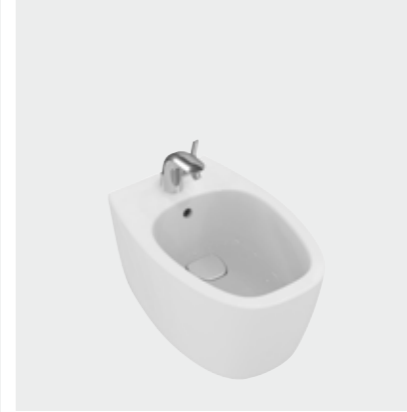

Wall-hung bidet

Model	Price HT €	Ref.
Glossy White	xx	T509801
Matt White	xx	T509883

- Ceramic waste cover
- Completely hidden fixation - with overflow