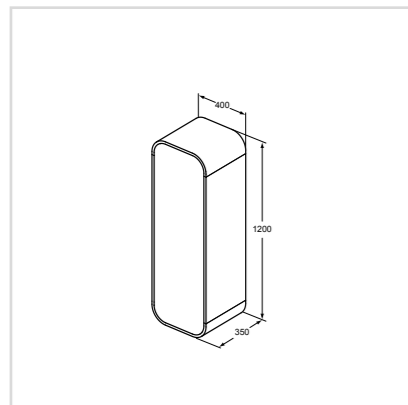

FURNITURE

1/2 Column 400 mm

Model	Price HT €	Ref.
Glossy Mid Grey	xx	T7874S2
Glossy Light Brown	xx	T7874S3
Glossy Blue	xx	T7874S7
Glossy Green	xx	T7874S8
Dark Larch	xx	T7874S9
Glossy White	xx	T7874WG
Glossy Dark Grey	xx	T7874WH

- Single door
- Opening system push to open
- 3 Glass Shelves
- Reversible doors
- Internal storage options
- Hardware included

Mirror Cabinet 1000 mm

Model	Price HT €	Ref.
Glossy Mid Grey	xx	T7856S2
Glossy Light Brown	xx	T7856S3
Glossy Blue	xx	T7856S7
Glossy Green	xx	T7856S8
Dark Larch	xx	T7856S9
Glossy White	xx	T7856WG
Glossy Dark Grey	xx	T7856WH

- Opening system push to open
- Internal and external LED system
- Equipped with Internal IR switch and internal power socket
- To be used in combination with vanity set 100cm
- Wall mounted installation
- Double sided mirror door
- Short projection
- Internal storage options:- 2 glass shelves, 1 Wooden shelf
- Hardware included
- Certified IP44 & EMC

Mirror Cabinet 800 mm

Model	Price HT €	Ref.
Glossy Mid Grey	xx	T7855S2
Glossy Light Brown	xx	T7855S3
Glossy Blue	xx	T7855S7
Glossy Green	xx	T7855S8
Dark Larch	xx	T7855S9
Glossy White	xx	T7855WG
Glossy Dark Grey	xx	T7855WH

- Opening system push to open
- Internal and external LED system
- Equipped with Internal IR switch and internal power socket
- To be used in combination with vanity set 80cm
- Wall mounted installation
- Double sided mirror door
- Short projection
- Internal storage options:- 2 glass shelves, 1 Wooden shelf
- Hardware included
- Certified IP44 & EMC

Mirror Cabinet 600 mm

Model	Price HT €	Ref.
Glossy Mid Grey	xx	T7854S2
Glossy Light Brown	xx	T7854S3
Glossy Blue	xx	T7854S7
Glossy Green	xx	T7854S8
Dark Larch	xx	T7854S9
Glossy White	xx	T7854WG
Glossy Dark Grey	xx	T7854WH