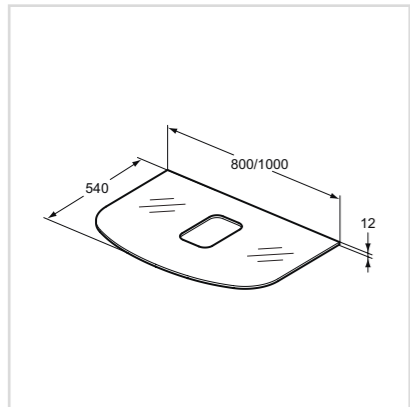

FURNITURE

Glass worktop 1000 - 800 mm for vessel installation - without taphole

Model	Price HT €	Ref.
1000 mm	xx	T7871SA
800 mm	xx	T7870SA

- Worktop for vessel T0443
- Thickness: 10mm
- White glass finish available
- To be used also in combination with bracket set as independent installation: T783768 (1000mm) or T783867 (800mm)
- Fully compatible with Softmood vessels
- Without tap hole fitting for built in fitting
- Hardware included

Glass worktop 600 mm for vessel installation - without taphole

Model	Price HT €	Ref.
600 mm	xx	T7869SA

- Worktop for vessel T0443
- Thickness: 10mm
- White glass finish available
- To be used also in combination with bracket set as independent installation: T783768 (1000mm) or T783867 (800mm)
- Fully compatible with Softmood vessels
- Without tap hole fitting for built in fitting
- Hardware included

Glass worktop 1000 - 800 mm for basin installation - without taphole

Model	Price HT €	Ref.
1000 mm	xx	T7880SA
800 mm	xx	T7879SA

- Worktop for basin T0445
- Thickness: 10mm
- White glass finish available
- To be used also in combination with bracket set as independent installation: T783768 (1000mm) or T783867 (800mm)
- Fully compatible with Softmood vessels
- Without tap hole fitting for basin fitting
- Hardware included

Side Unit 300 mm

Model	Price HT €	Ref.
Glossy Mid Grey	xx	T7864S2
Glossy Light Brown	xx	T7864S3
Glossy Blue	xx	T7864S7
Glossy Green	xx	T7864S8
Dark Larch	xx	T7864S9
Glossy White	xx	T7864WG
Glossy Dark Grey	xx	T7864WH

- To be used in combination with basin unit 600cm
- Drawer with soft closing
- Wall-mounted installation
- Allow double composition (60+30+60)
- Always to be used with glass worktop (to be ordered separately - white finish available)
- Hardware and internal in white
- Coloured antislip plastic cover on drawers bottom