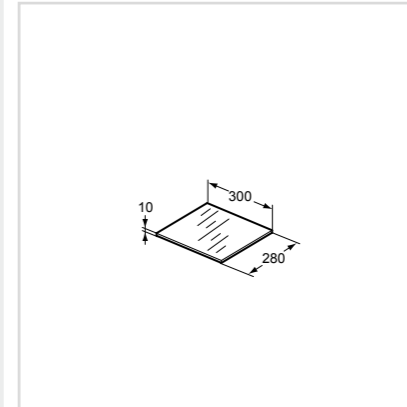

FURNITURE

Glass worktop 1000 - 800 mm for vessel installation - without taphole

Model	Price HT €	Ref.
1000 mm	xx	T7871SA
800 mm	xx	T7870SA

- Worktop for vessel T0443
- Thickness: 10mm
- White glass finish available
- To be used also in combination with bracket set as independent installation: T783768 (1000mm) or T783867 (800mm)
- Fully compatible with Softmood vessels
- Without tap hole fitting for built in fitting
- Hardware included

Glass worktop 600 mm for vessel installation - without taphole

Model	Price HT €	Ref.
600 mm	xx	T7869SA

- Worktop for vessel T0443
- Thickness: 10mm
- White glass finish available
- To be used also in combination with bracket set as independent installation: T783768 (1000mm) or T783867 (800mm)
- Fully compatible with Softmood vessels
- Without tap hole fitting for built in fitting
- Hardware included

Glass worktop 1000 - 800 mm for basin installation - without taphole

Model	Price HT €	Ref.
1000 mm	xx	T7880SA
800 mm	xx	T7879SA

- Worktop for basin T0445
- Thickness: 10mm
- White glass finish available
- To be used also in combination with bracket set as independent installation: T783768 (1000mm) or T783867 (800mm)
- Fully compatible with Softmood vessels
- Without tap hole fitting for basin fitting
- Hardware included

Side Unit 300 mm

Model	Price HT €	Ref.
Glossy Mid Grey	xx	T7864S2
Glossy Light Brown	xx	T7864S3
Glossy Blue	xx	T7864S7
Glossy Green	xx	T7864S8
Dark Larch	xx	T7864S9
Glossy White	xx	T7864WG
Glossy Dark Grey	xx	T7864WH

- To be used in combination with basin unit 600cm
- Drawer with soft closing
- Wall-mounted installation
- Allow double composition (60+30+60)
- Always to be used with glass worktop (to be ordered separately - white finish available)
- Hardware and internal in white
- Coloured antislip plastic cover on drawers bottom