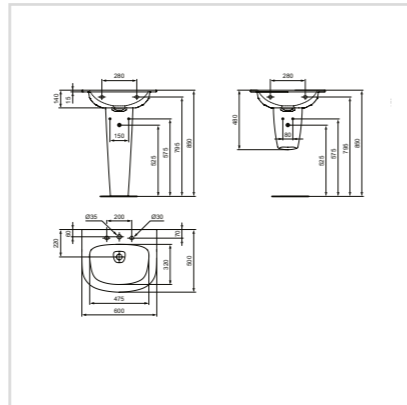

VANITIES

Vanity 1000 mm

Model	Price HT €	Ref.
Glossy White	xx	T044801
Matt White	xx	T044883

- Ceramic waste cover
- With hidden overflow system - Idealflow
- With taphole - Fully glazed (except wall side)
- To be wall mounted with ped T4237 or semiped T4236 or to be mounted in combination with furniture basin unit T7852

Vanity 800 mm

Model	Price HT €	Ref.
Glossy White	xx	T044701
Matt White	xx	T044783

- Ceramic waste cover
- With hidden overflow system - Idealflow
- With taphole - Fully glazed (except wall side)
- To be wall mounted, with ped T4237 or semiped T4236 or to be mounted in combination with furniture basin unit T7851

Vanity 600 mm

Model	Price HT €	Ref.
Glossy White	xx	T044601
Matt White	xx	T044683

- Ceramic waste cover
- With hidden overflow system -Idealflow
- With taphole - Fully glazed (except wall side)
- To be wall mounted, with ped T4237 or semiped T4236 or to be mounted in combination with furniture basin unit T7850

Handwash basin 500 mm

Model	Price HT €	Ref.
Glossy White	xx	T044901
Matt White	xx	T044983

- Ceramic waste cover
- With hidden overflow system -Idealflow
- With taphole - Fully glazed (except wall side)
- To be wall mounted or to be mounted in combination with furniture basin unit T7853