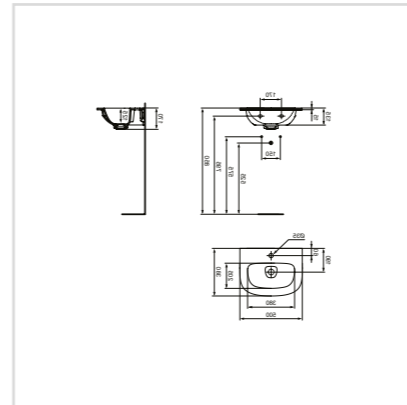

VANITIES

Vanity 1000 mm

Model	Price HT €	Ref.
Glossy White	xx	T044801
Matt White	xx	T044883

- Ceramic waste cover
- With hidden overflow system - Idealflow
- With taphole - Fully glazed (except wall side)
- To be wall mounted with ped T4237 or semiped T4236 or to be mounted in combination with furniture basin unit T7852

Vanity 800 mm

Model	Price HT €	Ref.
Glossy White	xx	T044701
Matt White	xx	T044783

- Ceramic waste cover
- With hidden overflow system - Idealflow
- With taphole - Fully glazed (except wall side)
- To be wall mounted, with ped T4237 or semiped T4236 or to be mounted in combination with furniture basin unit T7851

Vanity 600 mm

Model	Price HT €	Ref.
Glossy White	xx	T044601
Matt White	xx	T044683

- Ceramic waste cover
- With hidden overflow system -Idealflow
- With taphole - Fully glazed (except wall side)
- To be wall mounted, with ped T4237 or semiped T4236 or to be mounted in combination with furniture basin unit T7850

Handwash basin 500 mm

Model	Price HT €	Ref.
Glossy White	xx	T044901
Matt White	xx	T044983

- Ceramic waste cover
- With hidden overflow system -Idealflow
- With taphole - Fully glazed (except wall side)
- To be wall mounted or to be mounted in combination with furniture basin unit T7853