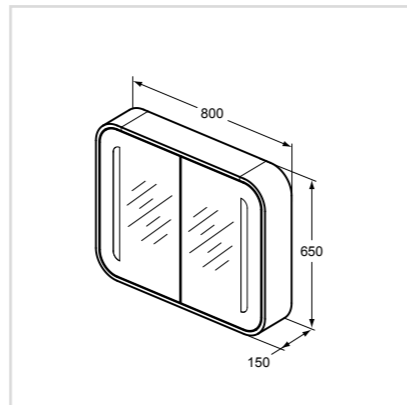

FURNITURE

1/2 Column 400 mm

Model	Price HT €	Ref.
Glossy Mid Grey	xx	T7874S2
Glossy Light Brown	xx	T7874S3
Glossy Blue	xx	T7874S7
Glossy Green	xx	T7874S8
Dark Larch	xx	T7874S9
Glossy White	xx	T7874WG
Glossy Dark Grey	xx	T7874WH

- Single door
- Opening system push to open
- 3 Glass Shelves
- Reversible doors
- Internal storage options
- Hardware included

Mirror Cabinet 1000 mm

Model	Price HT €	Ref.
Glossy Mid Grey	xx	T7856S2
Glossy Light Brown	xx	T7856S3
Glossy Blue	xx	T7856S7
Glossy Green	xx	T7856S8
Dark Larch	xx	T7856S9
Glossy White	xx	T7856WG
Glossy Dark Grey	xx	T7856WH

- Opening system push to open
- Internal and external LED system
- Equipped with Internal IR switch and internal power socket
- To be used in combination with vanity set 100cm
- Wall mounted installation
- Double sided mirror door
- Short projection
- Internal storage options:- 2 glass shelves, 1 Wooden shelf
- Hardware included
- Certified IP44 & EMC

Mirror Cabinet 800 mm

Model	Price HT €	Ref.
Glossy Mid Grey	xx	T7855S2
Glossy Light Brown	xx	T7855S3
Glossy Blue	xx	T7855S7
Glossy Green	xx	T7855S8
Dark Larch	xx	T7855S9
Glossy White	xx	T7855WG
Glossy Dark Grey	xx	T7855WH

- Opening system push to open
- Internal and external LED system
- Equipped with Internal IR switch and internal power socket
- To be used in combination with vanity set 80cm
- Wall mounted installation
- Double sided mirror door
- Short projection
- Internal storage options:- 2 glass shelves, 1 Wooden shelf
- Hardware included
- Certified IP44 & EMC

Mirror Cabinet 600 mm

Model	Price HT €	Ref.
Glossy Mid Grey	xx	T7854S2
Glossy Light Brown	xx	T7854S3
Glossy Blue	xx	T7854S7
Glossy Green	xx	T7854S8
Dark Larch	xx	T7854S9
Glossy White	xx	T7854WG
Glossy Dark Grey	xx	T7854WH