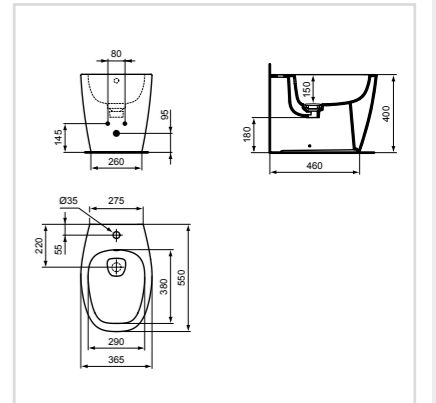

TOILETS & BIDETS

Wall-hung toilet

Model	Price HT €	Ref.
Glossy White	xx	T329101
Matt White	xx	T329183

- Slim seat included
- Completely hidden fixation
- Low flushing 4.5 / 3 liters
- Removable seat

Glossy White	T329202
Matt White	T329283

- Slim soft closing seat included
- Completely hidden fixation
- Low flushing 4.5 / 3 liters
- Removable seat

Floor-standing back-to-wall toilet

Model	Price HT €	Ref.
Glossy White	xx	T330001
Matt White	xx	T330083

- Slim seat included
- Low flushing 4.5 / 3 liters
- Removable seat

Glossy white	T330101
Mat white	T330183

- Slim soft closing seat included
- Low flushing 4.5 / 3 liters
- Removable seat

Close-coupled back-to-wall toilet

Model	Price HT €	Ref.
Glossy White	xx	T329401
Matt White	xx	T329483

- Slim seat included
- To be installed with tank T4233 including tank trim
- Low flushing 4.5 / 3 liters
- Removable seat

Glossy white	T329501
Mat white	T329583

- Slim soft closing seat included
- To be installed with tank T4233
- Low flushing 4.5 / 3 liters
- Removable seat

Close-coupled toilet

Model	Price HT €	Ref.
Glossy White	xx	T329701
Matt White	xx	T329783

- Slim seat included
- To be installed with tank T4233 including tank trim
- Low flushing 4.5 / 3 liters
- Removable seat

Glossy white	T329801
Mat white	T329883

- Slim soft closing seat included
- To be installed with tank T4233 including tank trim
- Low flushing 4.5 / 3 liters
- Removable seat

Wall-hung bidet

Model	Price HT €	Ref.
Glossy White	xx	T509801
Matt White	xx	T509883

- Ceramic waste cover
- Completely hidden fixation - with overflow

Floor-standing bidet

Model	Price HT €	Ref.
Glossy White	xx	T509901
Matt White	xx	T509983

- Ceramic waste cover - with overflow