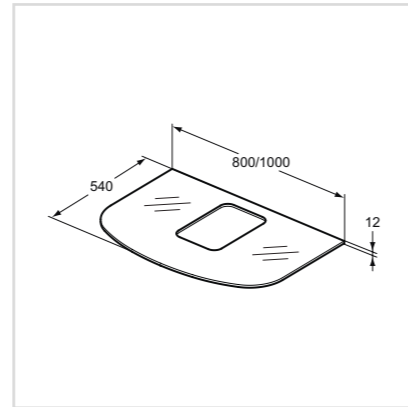

FURNITURE

Glass worktop 1000 - 800 mm for vessel installation - without taphole

Model	Price HT €	Ref.
1000 mm	xx	T7871SA
800 mm	xx	T7870SA

- Worktop for vessel T0443
- Thickness: 10mm
- White glass finish available
- To be used also in combination with bracket set as independent installation: T783768 (1000mm) or T783867 (800mm)
- Fully compatible with Softmood vessels
- Without tap hole fitting for built in fitting
- Hardware included

Glass worktop 600 mm for vessel installation - without taphole

Model	Price HT €	Ref.
600 mm	xx	T7869SA

- Worktop for vessel T0443
- Thickness: 10mm
- White glass finish available
- To be used also in combination with bracket set as independent installation: T783768 (1000mm) or T783867 (800mm)
- Fully compatible with Softmood vessels
- Without tap hole fitting for built in fitting
- Hardware included

Glass worktop 1000 - 800 mm for basin installation - without taphole

Model	Price HT €	Ref.
1000 mm	xx	T7880SA
800 mm	xx	T7879SA

- Worktop for basin T0445
- Thickness: 10mm
- White glass finish available
- To be used also in combination with bracket set as independent installation: T783768 (1000mm) or T783867 (800mm)
- Fully compatible with Softmood vessels
- Without tap hole fitting for basin fitting
- Hardware included

Side Unit 300 mm

Model	Price HT €	Ref.
Glossy Mid Grey	xx	T7864S2
Glossy Light Brown	xx	T7864S3
Glossy Blue	xx	T7864S7
Glossy Green	xx	T7864S8
Dark Larch	xx	T7864S9
Glossy White	xx	T7864WG
Glossy Dark Grey	xx	T7864WH

- To be used in combination with basin unit 600cm
- Drawer with soft closing
- Wall-mounted installation
- Allow double composition (60+30+60)
- Always to be used with glass worktop (to be ordered separately - white finish available)
- Hardware and internal in white
- Coloured antislip plastic cover on drawers bottom