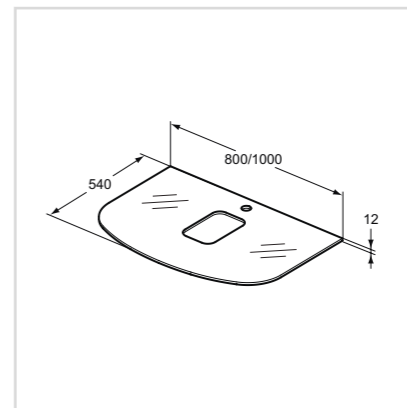

FURNITURE

Basin Unit 1000 mm

Model	Price HT €	Ref.
Glossy Mid Grey	xx	T7852S2
Glossy Light Brown	xx	T7852S3
Glossy Blue	xx	T7852S7
Glossy Green	xx	T7852S8
Dark Larch	xx	T7852S9
Glossy White	xx	T7852WG
Glossy Dark Grey	xx	T7852WH

- Depth 535 mm
- Drawer with soft closing
- Range available in various finishes - for detail, refer to the finishes on p. XX
- Space saving siphon included.
- To be used in combination with Vanity 100cm
- Hardware and internal in white
- Coloured antislip plastic covers in 2 colours to combine: light grey and light brown
- Coloured removable transparent methacrylate boxes in 2 colours to combine: light grey & light brown
- Internal shelves with dividers in the curved front part allowing extra storage
- Integrated handle
- Wall mounted installation
- Front fascia in different color combination depending of the colour unit

Basin Unit 800 mm

Model	Price HT €	Ref.
Glossy Mid Grey	xx	T7851S2
Glossy Light Brown	xx	T7851S3
Glossy Blue	xx	T7851S7
Glossy Green	xx	T7851S8
Dark Larch	xx	T7851S9
Glossy White	xx	T7851WG
Glossy Dark Grey	xx	T7851WH

- Depth 535 mm
- Drawer with soft closing
- Range available in various finishes - for detail, refer to the finishes on p. XX
- Space saving siphon included.
- To be used in combination with Vanity 80cm
- Hardware and internal in white
- Coloured antislip plastic covers in 2 colours to combine: light grey and light brown
- Coloured removable transparent methacrylate boxes in 2 colours to combine: light grey & light brown
- Internal shelves with dividers in the curved front part allowing extra storage
- Integrated handle
- Wall mounted installation
- Front fascia in different color combination depending of the colour unit

Basin Unit 600 mm