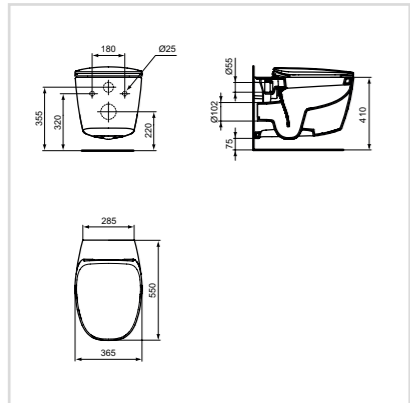

TOILETS & BIDETS

Wall-hung toilet

Model	Price HT €	Ref.
Glossy White	xx	T329101
Matt White	xx	T329183

- Slim seat included
- Completely hidden fixation
- Low flushing 4.5 / 3 liters
- Removable seat

Glossy White	T329202
Matt White	T329283

- Slim soft closing seat included
- Completely hidden fixation
- Low flushing 4.5 / 3 liters
- Removable seat

Floor-standing back-to-wall toilet

Model	Price HT €	Ref.
Glossy White	xx	T330001
Matt White	xx	T330083

- Slim seat included
- Low flushing 4.5 / 3 liters
- Removable seat

Glossy white	T330101
Mat white	T330183

- Slim soft closing seat included
- Low flushing 4.5 / 3 liters
- Removable seat

Close-coupled back-to-wall toilet

Model	Price HT €	Ref.
Glossy White	xx	T329401
Matt White	xx	T329483

- Slim seat included
- To be installed with tank T4233 including tank trim
- Low flushing 4.5 / 3 liters
- Removable seat

Glossy white	T329501
Mat white	T329583

- Slim soft closing seat included
- To be installed with tank T4233
- Low flushing 4.5 / 3 liters
- Removable seat

Close-coupled toilet

Model	Price HT €	Ref.
Glossy White	xx	T329701
Matt White	xx	T329783

- Slim seat included
- To be installed with tank T4233 including tank trim
- Low flushing 4.5 / 3 liters
- Removable seat

Glossy white	T329801
Mat white	T329883

- Slim soft closing seat included
- To be installed with tank T4233 including tank trim
- Low flushing 4.5 / 3 liters
- Removable seat

Wall-hung bidet

Model	Price HT €	Ref.
Glossy White	xx	T509801
Matt White	xx	T509883

- Ceramic waste cover
- Completely hidden fixation - with overflow

Floor-standing bidet

Model	Price HT €	Ref.
Glossy White	xx	T509901
Matt White	xx	T509983

- Ceramic waste cover - with overflow