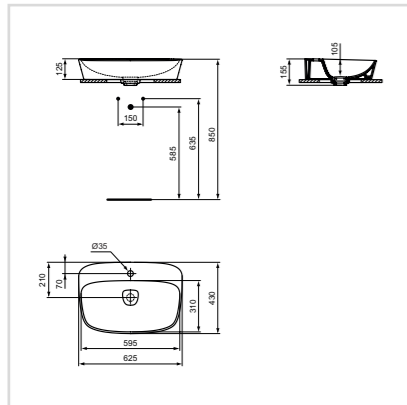

VESSELS

Vessel 625 mm

Model	Price HT €	Ref.
Glossy White	xx	T044501
Matt White	xx	T044583

- Ceramic waste cover - without overflow
- With taphole, including fixation set
- To be mounted on Dea furniture or on a worktop (compatible with Softmood worktop)
- Cutting template included

Vessel 520 mm

Model	Price HT €	Ref.
Glossy White	xx	T044301
Matt White	xx	T044383

- Ceramic waste cover - without overflow
- Without taphole, including fixation set
- To be mounted on Dea furniture or on a worktop (compatible with Softmood worktop)
- Cutting template included

TOTEMS

Totem 525 mm with taphole

Model	Price HT €	Ref.
Glossy White	xx	T085101
Matt White	xx	T085183

- Totem ceramic - with hidden overflow system - Idealflow
- With taphole
- Floor standing back-to-wall installation and wall fixation

Totem 525 mm without taphole

Model	Price HT €	Ref.
Glossy White	xx	T085201
Matt White	xx	T085202

- Totem ceramic - with hidden overflow system - Idealflow
- Without taphole
- Floor standing back-to-wall installation and wall fixation