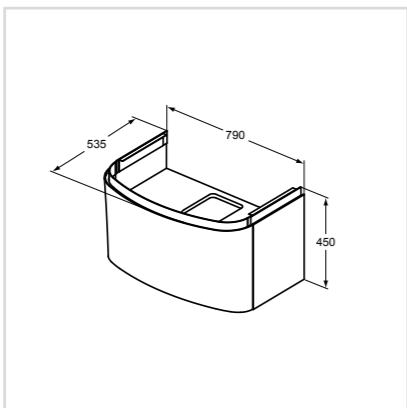

FURNITURE

Basin Unit 1000 mm

Model	Price HT €	Ref.
Glossy Mid Grey	xx	T7852S2
Glossy Light Brown	xx	T7852S3
Glossy Blue	xx	T7852S7
Glossy Green	xx	T7852S8
Dark Larch	xx	T7852S9
Glossy White	xx	T7852WG
Glossy Dark Grey	xx	T7852WH

- Depth 535 mm
- Drawer with soft closing
- Range available in various finishes - for detail, refer to the finishes on p. XX
- Space saving siphon included.
- To be used in combination with Vanity 100cm
- Hardware and internal in white
- Coloured antislip plastic covers in 2 colours to combine: light grey and light brown
- Coloured removable transparent methacrylate boxes in 2 colours to combine: light grey & light brown
- Internal shelves with dividers in the curved front part allowing extra storage
- Integrated handle
- Wall mounted installation
- Front fascia in different color combination depending of the colour unit

Basin Unit 800 mm

Model	Price HT €	Ref.
Glossy Mid Grey	xx	T7851S2
Glossy Light Brown	xx	T7851S3
Glossy Blue	xx	T7851S7
Glossy Green	xx	T7851S8
Dark Larch	xx	T7851S9
Glossy White	xx	T7851WG
Glossy Dark Grey	xx	T7851WH

- Depth 535 mm
- Drawer with soft closing
- Range available in various finishes - for detail, refer to the finishes on p. XX
- Space saving siphon included.
- To be used in combination with Vanity 80cm
- Hardware and internal in white
- Coloured antislip plastic covers in 2 colours to combine: light grey and light brown
- Coloured removable transparent methacrylate boxes in 2 colours to combine: light grey & light brown
- Internal shelves with dividers in the curved front part allowing extra storage
- Integrated handle
- Wall mounted installation
- Front fascia in different color combination depending of the colour unit

Basin Unit 600 mm