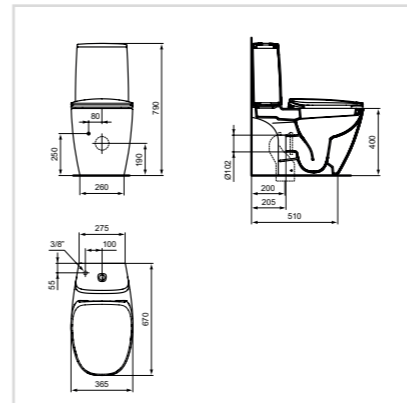

TOILETS & BIDETS

Wall-hung toilet

Model	Price HT €	Ref.
Glossy White	xx	T329101
Matt White	xx	T329183

- Slim seat included
- Completely hidden fixation
- Low flushing 4.5 / 3 liters
- Removable seat

Glossy White	T329202
Matt White	T329283

- Slim soft closing seat included
- Completely hidden fixation
- Low flushing 4.5 / 3 liters
- Removable seat

Floor-standing back-to-wall toilet

Model	Price HT €	Ref.
Glossy White	xx	T330001
Matt White	xx	T330083

- Slim seat included
- Low flushing 4.5 / 3 liters
- Removable seat

Glossy white	T330101
Mat white	T330183

- Slim soft closing seat included
- Low flushing 4.5 / 3 liters
- Removable seat

Close-coupled back-to-wall toilet

Model	Price HT €	Ref.
Glossy White	xx	T329401
Matt White	xx	T329483

- Slim seat included
- To be installed with tank T4233 including tank trim
- Low flushing 4.5 / 3 liters
- Removable seat

Glossy white	T329501
Mat white	T329583

- Slim soft closing seat included
- To be installed with tank T4233
- Low flushing 4.5 / 3 liters
- Removable seat

Close-coupled toilet

Model	Price HT €	Ref.
Glossy White	xx	T329701
Matt White	xx	T329783

- Slim seat included
- To be installed with tank T4233 including tank trim
- Low flushing 4.5 / 3 liters
- Removable seat

Glossy white	T329801
Mat white	T329883

- Slim soft closing seat included
- To be installed with tank T4233 including tank trim
- Low flushing 4.5 / 3 liters
- Removable seat

Wall-hung bidet

Model	Price HT €	Ref.
Glossy White	xx	T509801
Matt White	xx	T509883

- Ceramic waste cover
- Completely hidden fixation - with overflow

Floor-standing bidet

Model	Price HT €	Ref.
Glossy White	xx	T509901
Matt White	xx	T509983

- Ceramic waste cover - with overflow