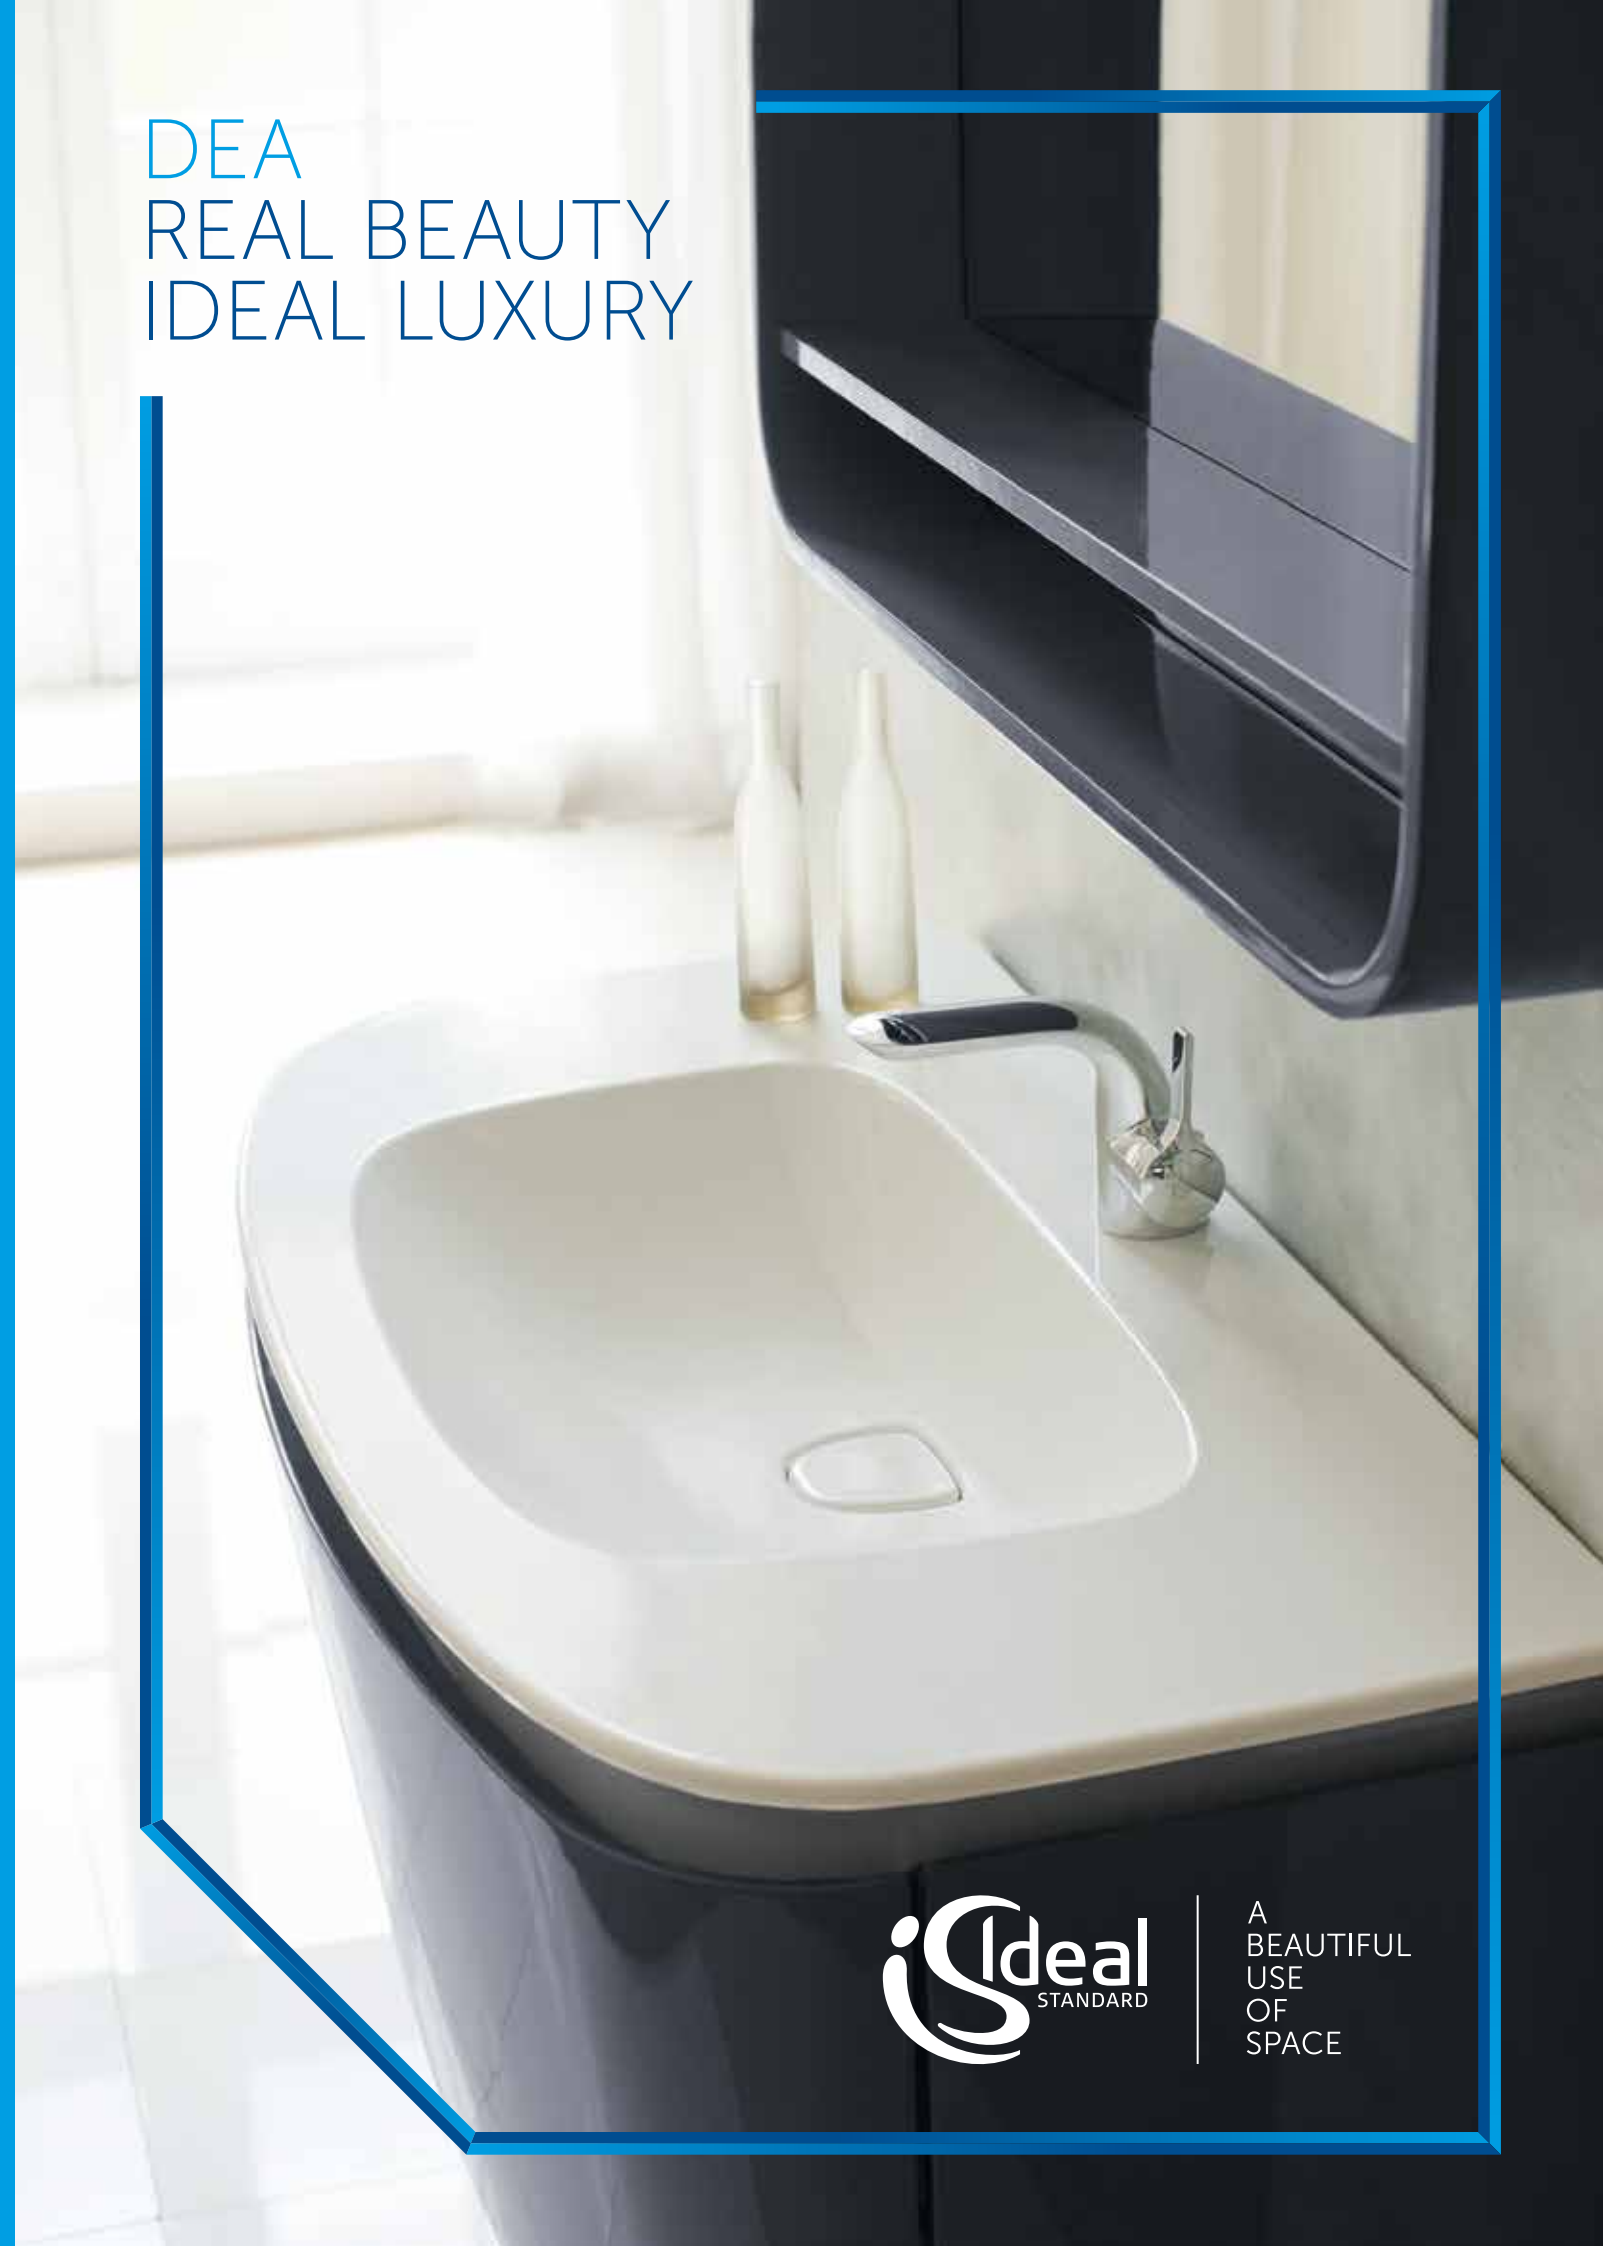

For further information or comments
on any of the Strada range or any
Ideal Standard products please contact:

Ideal Standard
Wavre 1789, Box 15
1160 Brussels

Tel: +32 (0)2800 4800
Fax: +32 (0)2800 4717

IdealStandard.com

A
BEAUTIFUL
USE
OF
SPACE

DEA

IDEAL STANDARD

Basins | Toilets & Bidets | Furniture | Bathtubs

DEA
REAL BEAUTY
IDEAL LUXURY

A
BEAUTIFUL
USE
OF
SPACE