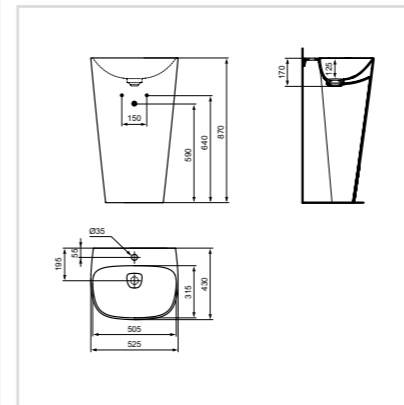

VESSELS

Vessel 625 mm

Model	Price HT €	Ref.
Glossy White	xx	T044501
Matt White	xx	T044583

- Ceramic waste cover - without overflow
- With taphole, including fixation set
- To be mounted on Dea furniture or on a worktop (compatible with Softmood worktop)
- Cutting template included

Vessel 520 mm

Model	Price HT €	Ref.
Glossy White	xx	T044301
Matt White	xx	T044383

- Ceramic waste cover - without overflow
- Without taphole, including fixation set
- To be mounted on Dea furniture or on a worktop (compatible with Softmood worktop)
- Cutting template included

TOTEMS

Totem 525 mm with taphole

Model	Price HT €	Ref.
Glossy White	xx	T085101
Matt White	xx	T085183

- Totem ceramic - with hidden overflow system - Idealflow
- With taphole
- Floor standing back-to-wall installation and wall fixation

Totem 525 mm without taphole

Model	Price HT €	Ref.
Glossy White	xx	T085201
Matt White	xx	T085202

- Totem ceramic - with hidden overflow system - Idealflow
- Without taphole
- Floor standing back-to-wall installation and wall fixation