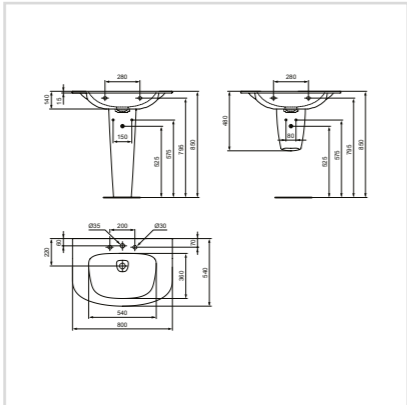

VANITIES

Vanity 1000 mm

Model	Price HT €	Ref.
Glossy White	xx	T044801
Matt White	xx	T044883

- Ceramic waste cover
- With hidden overflow system - Idealflow
- With taphole - Fully glazed (except wall side)
- To be wall mounted with ped T4237 or semiped T4236 or to be mounted in combination with furniture basin unit T7852

Vanity 800 mm

Model	Price HT €	Ref.
Glossy White	xx	T044701
Matt White	xx	T044783

- Ceramic waste cover
- With hidden overflow system - Idealflow
- With taphole - Fully glazed (except wall side)
- To be wall mounted, with ped T4237 or semiped T4236 or to be mounted in combination with furniture basin unit T7851

Vanity 600 mm

Model	Price HT €	Ref.
Glossy White	xx	T044601
Matt White	xx	T044683

- Ceramic waste cover
- With hidden overflow system -Idealflow
- With taphole - Fully glazed (except wall side)
- To be wall mounted, with ped T4237 or semiped T4236 or to be mounted in combination with furniture basin unit T7850

Handwash basin 500 mm

Model	Price HT €	Ref.
Glossy White	xx	T044901
Matt White	xx	T044983

- Ceramic waste cover
- With hidden overflow system -Idealflow
- With taphole - Fully glazed (except wall side)
- To be wall mounted or to be mounted in combination with furniture basin unit T7853