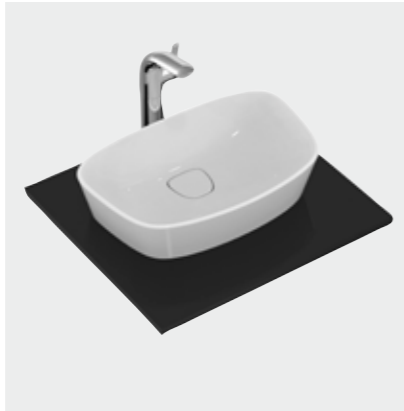

Vessel 520 mm

Model	Price HT €	Ref.
Glossy White	xx	T044301
Matt White	xx	T044383

- Ceramic waste cover - without overflow
- Without taphole, including fixation set
- To be mounted on Dea furniture or on a worktop (compatible with Softmood worktop)
- Cutting template included