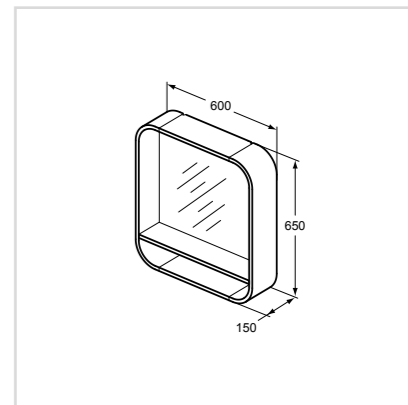

FURNITURE

1/2 Column 400 mm

Model	Price HT €	Ref.
Glossy Mid Grey	xx	T7874S2
Glossy Light Brown	xx	T7874S3
Glossy Blue	xx	T7874S7
Glossy Green	xx	T7874S8
Dark Larch	xx	T7874S9
Glossy White	xx	T7874WG
Glossy Dark Grey	xx	T7874WH

- Single door
- Opening system push to open
- 3 Glass Shelves
- Reversible doors
- Internal storage options
- Hardware included

Mirror Cabinet 1000 mm

Model	Price HT €	Ref.
Glossy Mid Grey	xx	T7856S2
Glossy Light Brown	xx	T7856S3
Glossy Blue	xx	T7856S7
Glossy Green	xx	T7856S8
Dark Larch	xx	T7856S9
Glossy White	xx	T7856WG
Glossy Dark Grey	xx	T7856WH

- Opening system push to open
- Internal and external LED system
- Equipped with Internal IR switch and internal power socket
- To be used in combination with vanity set 100cm
- Wall mounted installation
- Double sided mirror door
- Short projection
- Internal storage options:- 2 glass shelves, 1 Wooden shelf
- Hardware included
- Certified IP44 & EMC

Mirror Cabinet 800 mm

Model	Price HT €	Ref.
Glossy Mid Grey	xx	T7855S2
Glossy Light Brown	xx	T7855S3
Glossy Blue	xx	T7855S7
Glossy Green	xx	T7855S8
Dark Larch	xx	T7855S9
Glossy White	xx	T7855WG
Glossy Dark Grey	xx	T7855WH

- Opening system push to open
- Internal and external LED system
- Equipped with Internal IR switch and internal power socket
- To be used in combination with vanity set 80cm
- Wall mounted installation
- Double sided mirror door
- Short projection
- Internal storage options:- 2 glass shelves, 1 Wooden shelf
- Hardware included
- Certified IP44 & EMC

Mirror Cabinet 600 mm

Model	Price HT €	Ref.
Glossy Mid Grey	xx	T7854S2
Glossy Light Brown	xx	T7854S3
Glossy Blue	xx	T7854S7
Glossy Green	xx	T7854S8
Dark Larch	xx	T7854S9
Glossy White	xx	T7854WG
Glossy Dark Grey	xx	T7854WH