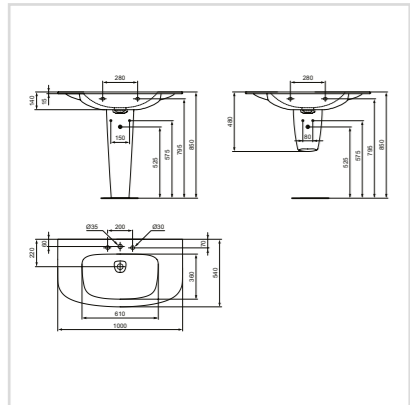

VANITIES

Vanity 1000 mm

Model	Price HT €	Ref.
Glossy White	xx	T044801
Matt White	xx	T044883

- Ceramic waste cover
- With hidden overflow system - Idealflow
- With taphole - Fully glazed (except wall side)
- To be wall mounted with ped T4237 or semiped T4236 or to be mounted in combination with furniture basin unit T7852

Vanity 800 mm

Model	Price HT €	Ref.
Glossy White	xx	T044701
Matt White	xx	T044783

- Ceramic waste cover
- With hidden overflow system - Idealflow
- With taphole - Fully glazed (except wall side)
- To be wall mounted, with ped T4237 or semiped T4236 or to be mounted in combination with furniture basin unit T7851

Vanity 600 mm

Model	Price HT €	Ref.
Glossy White	xx	T044601
Matt White	xx	T044683

- Ceramic waste cover
- With hidden overflow system -Idealflow
- With taphole - Fully glazed (except wall side)
- To be wall mounted, with ped T4237 or semiped T4236 or to be mounted in combination with furniture basin unit T7850

Handwash basin 500 mm

Model	Price HT €	Ref.
Glossy White	xx	T044901
Matt White	xx	T044983

- Ceramic waste cover
- With hidden overflow system -Idealflow
- With taphole - Fully glazed (except wall side)
- To be wall mounted or to be mounted in combination with furniture basin unit T7853