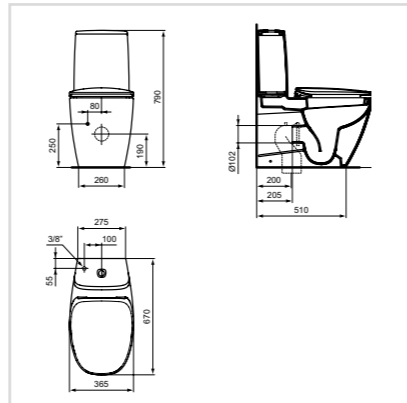

TOILETS & BIDETS

Wall-hung toilet

Model	Price HT €	Ref.
Glossy White	xx	T329101
Matt White	xx	T329183

- Slim seat included
- Completely hidden fixation
- Low flushing 4.5 / 3 liters
- Removable seat

Glossy White	T329202
Matt White	T329283

- Slim soft closing seat included
- Completely hidden fixation
- Low flushing 4.5 / 3 liters
- Removable seat

Floor-standing back-to-wall toilet

Model	Price HT €	Ref.
Glossy White	xx	T330001
Matt White	xx	T330083

- Slim seat included
- Low flushing 4.5 / 3 liters
- Removable seat

Glossy white	T330101
Mat white	T330183

- Slim soft closing seat included
- Low flushing 4.5 / 3 liters
- Removable seat

Close-coupled back-to-wall toilet

Model	Price HT €	Ref.
Glossy White	xx	T329401
Matt White	xx	T329483

- Slim seat included
- To be installed with tank T4233 including tank trim
- Low flushing 4.5 / 3 liters
- Removable seat

Glossy white	T329501
Mat white	T329583

- Slim soft closing seat included
- To be installed with tank T4233
- Low flushing 4.5 / 3 liters
- Removable seat

Close-coupled toilet

Model	Price HT €	Ref.
Glossy White	xx	T329701
Matt White	xx	T329783

- Slim seat included
- To be installed with tank T4233 including tank trim
- Low flushing 4.5 / 3 liters
- Removable seat

Glossy white	T329801
Mat white	T329883

- Slim soft closing seat included
- To be installed with tank T4233 including tank trim
- Low flushing 4.5 / 3 liters
- Removable seat

Wall-hung bidet

Model	Price HT €	Ref.
Glossy White	xx	T509801
Matt White	xx	T509883

- Ceramic waste cover
- Completely hidden fixation - with overflow

Floor-standing bidet

Model	Price HT €	Ref.
Glossy White	xx	T509901
Matt White	xx	T509983

- Ceramic waste cover - with overflow