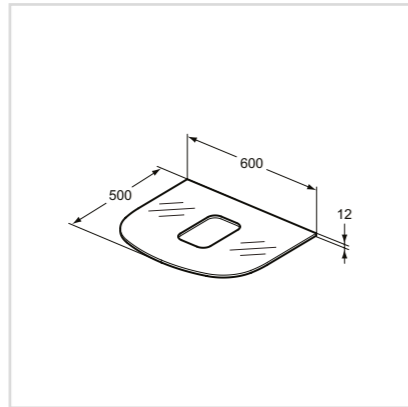

FURNITURE

Glass worktop 1000 - 800 mm for vessel installation - without taphole

Model	Price HT €	Ref.
1000 mm	xx	T7871SA
800 mm	xx	T7870SA

- Worktop for vessel T0443
- Thickness: 10mm
- White glass finish available
- To be used also in combination with bracket set as independent installation: T783768 (1000mm) or T783867 (800mm)
- Fully compatible with Softmood vessels
- Without tap hole fitting for built in fitting
- Hardware included

Glass worktop 600 mm for vessel installation - without taphole

Model	Price HT €	Ref.
600 mm	xx	T7869SA

- Worktop for vessel T0443
- Thickness: 10mm
- White glass finish available
- To be used also in combination with bracket set as independent installation: T783768 (1000mm) or T783867 (800mm)
- Fully compatible with Softmood vessels
- Without tap hole fitting for built in fitting
- Hardware included

Glass worktop 1000 - 800 mm for basin installation - without taphole

Model	Price HT €	Ref.
1000 mm	xx	T7880SA
800 mm	xx	T7879SA

- Worktop for basin T0445
- Thickness: 10mm
- White glass finish available
- To be used also in combination with bracket set as independent installation: T783768 (1000mm) or T783867 (800mm)
- Fully compatible with Softmood vessels
- Without tap hole fitting for basin fitting
- Hardware included

Side Unit 300 mm

Model	Price HT €	Ref.
Glossy Mid Grey	xx	T7864S2
Glossy Light Brown	xx	T7864S3
Glossy Blue	xx	T7864S7
Glossy Green	xx	T7864S8
Dark Larch	xx	T7864S9
Glossy White	xx	T7864WG
Glossy Dark Grey	xx	T7864WH

- To be used in combination with basin unit 600cm
- Drawer with soft closing
- Wall-mounted installation
- Allow double composition (60+30+60)
- Always to be used with glass worktop (to be ordered separately - white finish available)
- Hardware and internal in white
- Coloured antislip plastic cover on drawers bottom