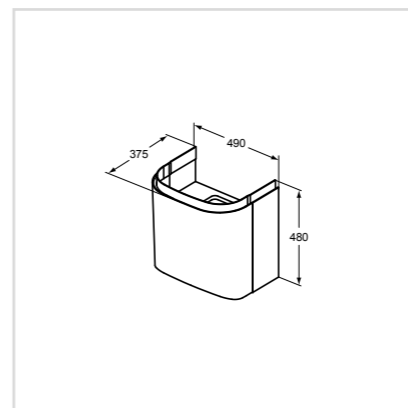

FURNITURE

Basin Unit 1000 mm

Model	Price HT €	Ref.
Glossy Mid Grey	xx	T7852S2
Glossy Light Brown	xx	T7852S3
Glossy Blue	xx	T7852S7
Glossy Green	xx	T7852S8
Dark Larch	xx	T7852S9
Glossy White	xx	T7852WG
Glossy Dark Grey	xx	T7852WH

- Depth 535 mm
- Drawer with soft closing
- Range available in various finishes - for detail, refer to the finishes on p. XX
- Space saving siphon included.
- To be used in combination with Vanity 100cm
- Hardware and internal in white
- Coloured antislip plastic covers in 2 colours to combine: light grey and light brown
- Coloured removable transparent methacrylate boxes in 2 colours to combine: light grey & light brown
- Internal shelves with dividers in the curved front part allowing extra storage
- Integrated handle
- Wall mounted installation
- Front fascia in different color combination depending of the colour unit

Basin Unit 800 mm

Model	Price HT €	Ref.
Glossy Mid Grey	xx	T7851S2
Glossy Light Brown	xx	T7851S3
Glossy Blue	xx	T7851S7
Glossy Green	xx	T7851S8
Dark Larch	xx	T7851S9
Glossy White	xx	T7851WG
Glossy Dark Grey	xx	T7851WH

- Depth 535 mm
- Drawer with soft closing
- Range available in various finishes - for detail, refer to the finishes on p. XX
- Space saving siphon included.
- To be used in combination with Vanity 80cm
- Hardware and internal in white
- Coloured antislip plastic covers in 2 colours to combine: light grey and light brown
- Coloured removable transparent methacrylate boxes in 2 colours to combine: light grey & light brown
- Internal shelves with dividers in the curved front part allowing extra storage
- Integrated handle
- Wall mounted installation
- Front fascia in different color combination depending of the colour unit

Basin Unit 600 mm