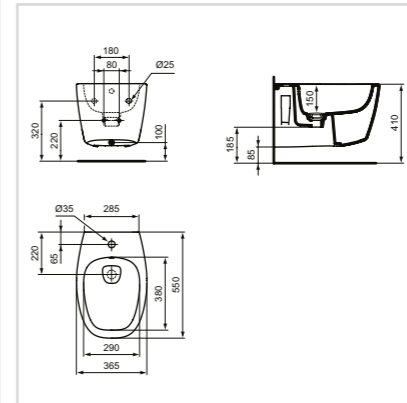

TOILETS & BIDETS

Wall-hung toilet

Model	Price HT €	Ref.
Glossy White	xx	T329101
Matt White	xx	T329183

- Slim seat included
- Completely hidden fixation
- Low flushing 4.5 / 3 liters
- Removable seat

Glossy White	T329202
Matt White	T329283

- Slim soft closing seat included
- Completely hidden fixation
- Low flushing 4.5 / 3 liters
- Removable seat

Floor-standing back-to-wall toilet

Model	Price HT €	Ref.
Glossy White	xx	T330001
Matt White	xx	T330083

- Slim seat included
- Low flushing 4.5 / 3 liters
- Removable seat

Glossy white	T330101
Mat white	T330183

- Slim soft closing seat included
- Low flushing 4.5 / 3 liters
- Removable seat

Close-coupled back-to-wall toilet

Model	Price HT €	Ref.
Glossy White	xx	T329401
Matt White	xx	T329483

- Slim seat included
- To be installed with tank T4233 including tank trim
- Low flushing 4.5 / 3 liters
- Removable seat

Glossy white	T329501
Mat white	T329583

- Slim soft closing seat included
- To be installed with tank T4233
- Low flushing 4.5 / 3 liters
- Removable seat

Close-coupled toilet

Model	Price HT €	Ref.
Glossy White	xx	T329701
Matt White	xx	T329783

- Slim seat included
- To be installed with tank T4233 including tank trim
- Low flushing 4.5 / 3 liters
- Removable seat

Glossy white	T329801
Mat white	T329883

- Slim soft closing seat included
- To be installed with tank T4233 including tank trim
- Low flushing 4.5 / 3 liters
- Removable seat

Wall-hung bidet

Model	Price HT €	Ref.
Glossy White	xx	T509801
Matt White	xx	T509883

- Ceramic waste cover
- Completely hidden fixation - with overflow

Floor-standing bidet

Model	Price HT €	Ref.
Glossy White	xx	T509901
Matt White	xx	T509983

- Ceramic waste cover - with overflow