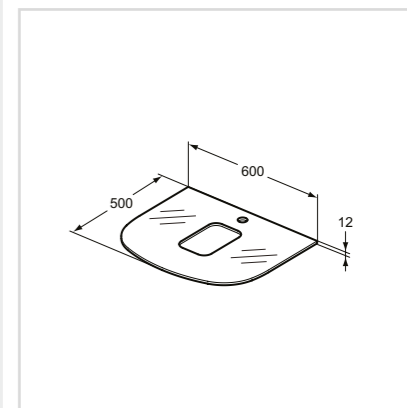

FURNITURE

Basin Unit 1000 mm

Model	Price HT €	Ref.
Glossy Mid Grey	xx	T7852S2
Glossy Light Brown	xx	T7852S3
Glossy Blue	xx	T7852S7
Glossy Green	xx	T7852S8
Dark Larch	xx	T7852S9
Glossy White	xx	T7852WG
Glossy Dark Grey	xx	T7852WH

- Depth 535 mm
- Drawer with soft closing
- Range available in various finishes - for detail, refer to the finishes on p. XX
- Space saving siphon included.
- To be used in combination with Vanity 100cm
- Hardware and internal in white
- Coloured antislip plastic covers in 2 colours to combine: light grey and light brown
- Coloured removable transparent methacrylate boxes in 2 colours to combine: light grey & light brown
- Internal shelves with dividers in the curved front part allowing extra storage
- Integrated handle
- Wall mounted installation
- Front fascia in different color combination depending of the colour unit

Basin Unit 800 mm

Model	Price HT €	Ref.
Glossy Mid Grey	xx	T7851S2
Glossy Light Brown	xx	T7851S3
Glossy Blue	xx	T7851S7
Glossy Green	xx	T7851S8
Dark Larch	xx	T7851S9
Glossy White	xx	T7851WG
Glossy Dark Grey	xx	T7851WH

- Depth 535 mm
- Drawer with soft closing
- Range available in various finishes - for detail, refer to the finishes on p. XX
- Space saving siphon included.
- To be used in combination with Vanity 80cm
- Hardware and internal in white
- Coloured antislip plastic covers in 2 colours to combine: light grey and light brown
- Coloured removable transparent methacrylate boxes in 2 colours to combine: light grey & light brown
- Internal shelves with dividers in the curved front part allowing extra storage
- Integrated handle
- Wall mounted installation
- Front fascia in different color combination depending of the colour unit

Basin Unit 600 mm