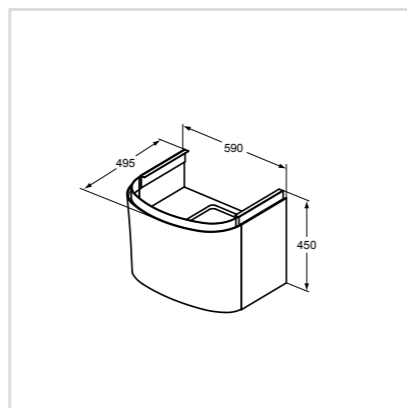

FURNITURE

Basin Unit 1000 mm

Model	Price HT €	Ref.
Glossy Mid Grey	xx	T7852S2
Glossy Light Brown	xx	T7852S3
Glossy Blue	xx	T7852S7
Glossy Green	xx	T7852S8
Dark Larch	xx	T7852S9
Glossy White	xx	T7852WG
Glossy Dark Grey	xx	T7852WH

- Depth 535 mm
- Drawer with soft closing
- Range available in various finishes - for detail, refer to the finishes on p. XX
- Space saving siphon included.
- To be used in combination with Vanity 100cm
- Hardware and internal in white
- Coloured antislip plastic covers in 2 colours to combine: light grey and light brown
- Coloured removable transparent methacrylate boxes in 2 colours to combine: light grey & light brown
- Internal shelves with dividers in the curved front part allowing extra storage
- Integrated handle
- Wall mounted installation
- Front fascia in different color combination depending of the colour unit

Basin Unit 800 mm

Model	Price HT €	Ref.
Glossy Mid Grey	xx	T7851S2
Glossy Light Brown	xx	T7851S3
Glossy Blue	xx	T7851S7
Glossy Green	xx	T7851S8
Dark Larch	xx	T7851S9
Glossy White	xx	T7851WG
Glossy Dark Grey	xx	T7851WH

- Depth 535 mm
- Drawer with soft closing
- Range available in various finishes - for detail, refer to the finishes on p. XX
- Space saving siphon included.
- To be used in combination with Vanity 80cm
- Hardware and internal in white
- Coloured antislip plastic covers in 2 colours to combine: light grey and light brown
- Coloured removable transparent methacrylate boxes in 2 colours to combine: light grey & light brown
- Internal shelves with dividers in the curved front part allowing extra storage
- Integrated handle
- Wall mounted installation
- Front fascia in different color combination depending of the colour unit

Basin Unit 600 mm