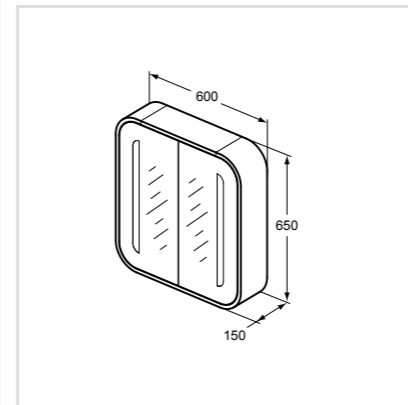

FURNITURE

1/2 Column 400 mm

Model	Price HT €	Ref.
Glossy Mid Grey	xx	T7874S2
Glossy Light Brown	xx	T7874S3
Glossy Blue	xx	T7874S7
Glossy Green	xx	T7874S8
Dark Larch	xx	T7874S9
Glossy White	xx	T7874WG
Glossy Dark Grey	xx	T7874WH

- Single door
- Opening system push to open
- 3 Glass Shelves
- Reversible doors
- Internal storage options
- Hardware included

Mirror Cabinet 1000 mm

Model	Price HT €	Ref.
Glossy Mid Grey	xx	T7856S2
Glossy Light Brown	xx	T7856S3
Glossy Blue	xx	T7856S7
Glossy Green	xx	T7856S8
Dark Larch	xx	T7856S9
Glossy White	xx	T7856WG
Glossy Dark Grey	xx	T7856WH

- Opening system push to open
- Internal and external LED system
- Equipped with Internal IR switch and internal power socket
- To be used in combination with vanity set 100cm
- Wall mounted installation
- Double sided mirror door
- Short projection
- Internal storage options:- 2 glass shelves, 1 Wooden shelf
- Hardware included
- Certified IP44 & EMC

Mirror Cabinet 800 mm

Model	Price HT €	Ref.
Glossy Mid Grey	xx	T7855S2
Glossy Light Brown	xx	T7855S3
Glossy Blue	xx	T7855S7
Glossy Green	xx	T7855S8
Dark Larch	xx	T7855S9
Glossy White	xx	T7855WG
Glossy Dark Grey	xx	T7855WH

- Opening system push to open
- Internal and external LED system
- Equipped with Internal IR switch and internal power socket
- To be used in combination with vanity set 80cm
- Wall mounted installation
- Double sided mirror door
- Short projection
- Internal storage options:- 2 glass shelves, 1 Wooden shelf
- Hardware included
- Certified IP44 & EMC

Mirror Cabinet 600 mm

Model	Price HT €	Ref.
Glossy Mid Grey	xx	T7854S2
Glossy Light Brown	xx	T7854S3
Glossy Blue	xx	T7854S7
Glossy Green	xx	T7854S8
Dark Larch	xx	T7854S9
Glossy White	xx	T7854WG
Glossy Dark Grey	xx	T7854WH